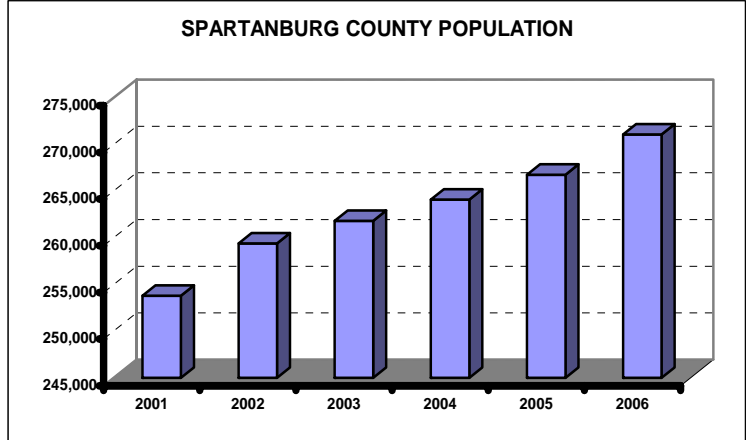

COMMUNITY PROFILE

Demographics

Spartanburg County Population Estimate
 (July 1, 2006, United States Census) **271,087**
 Spartanburg County Population Estimate
 (July 1, 2005, United States Census) **266,764**

*Sex
 Male 129,669
 Female 137,140

*Race
 White 197,385
 Black 55,203
 Hispanic 7,444
 Other 6,777

*Number of Households 103,183
 *Average Household Size 2.59

*Income per Household

| | |
|--------------------------|--------|
| \$0-\$14,999..... | 16,454 |
| \$15,000-\$24,999..... | 13,108 |
| \$25,000-\$34,999..... | 13,534 |
| \$35,000-\$49,999..... | 17,355 |
| \$50,000-\$74,999..... | 20,759 |
| \$75,000-\$99,999..... | 10,504 |
| \$100,000-\$149,999..... | 7,994 |
| \$150,000-\$249,999..... | 2,356 |
| \$250,000 & Up..... | 1,119 |

*Source of this information is the United States Census, based on a July 1, 2005 population of 266,809. Detailed information on the July 1, 2005 updated and July 1, 2006 estimated population is not available.