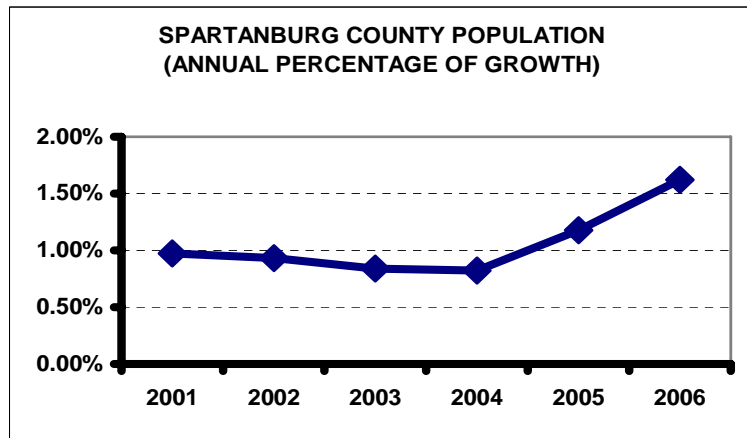

COMMUNITY PROFILE

Demographics

Spartanburg County Population Estimate
 (July 1, 2006, United States Census) **271,087**
 Spartanburg County Population Estimate
 (July 1, 2005, United States Census) **266,764**

*Sex
 Male 129,669
 Female 137,140

*Race
 White 197,385
 Black 55,203
 Hispanic 7,444
 Other 6,777

*Number of Households 103,183
 *Average Household Size 2.59

*Income per Household

| | |
|--------------------------|--------|
| \$0-\$14,999..... | 16,454 |
| \$15,000-\$24,999..... | 13,108 |
| \$25,000-\$34,999..... | 13,534 |
| \$35,000-\$49,999..... | 17,355 |
| \$50,000-\$74,999..... | 20,759 |
| \$75,000-\$99,999..... | 10,504 |
| \$100,000-\$149,999..... | 7,994 |
| \$150,000-\$249,999..... | 2,356 |
| \$250,000 & Up..... | 1,119 |

*Source of this information is the United States Census, based on a July 1, 2005 population of 266,809. Detailed information on the July 1, 2005 updated and July 1, 2006 estimated population is not available.