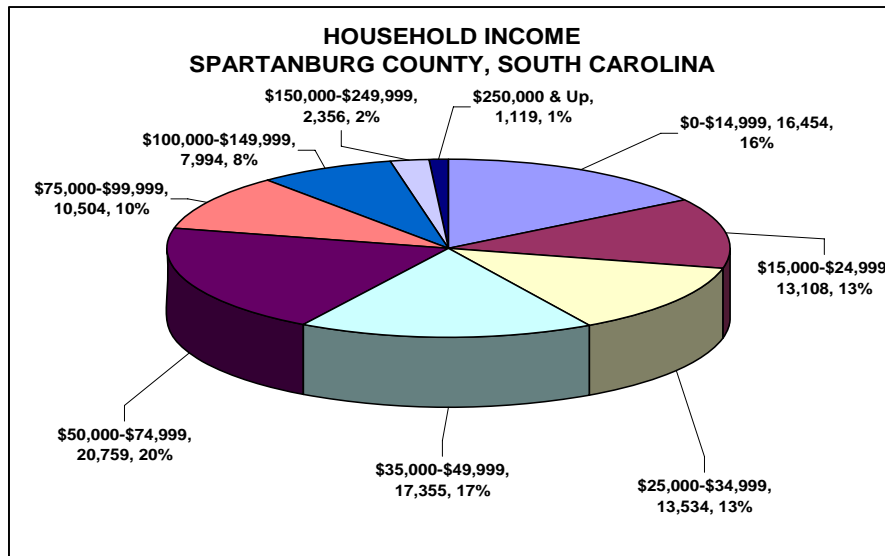

COMMUNITY PROFILE

Demographics

Spartanburg County Population Estimate
 (July 1, 2006, United States Census) **271,087**
 Spartanburg County Population Estimate
 (July 1, 2005, United States Census) **266,764**

*Sex
 Male 129,669
 Female 137,140

*Race
 White 197,385
 Black 55,203
 Hispanic 7,444
 Other 6,777

*Number of Households 103,183
 *Average Household Size 2.59

*Income per Household

| | |
|--------------------------|--------|
| \$0-\$14,999..... | 16,454 |
| \$15,000-\$24,999..... | 13,108 |
| \$25,000-\$34,999..... | 13,534 |
| \$35,000-\$49,999..... | 17,355 |
| \$50,000-\$74,999..... | 20,759 |
| \$75,000-\$99,999..... | 10,504 |
| \$100,000-\$149,999..... | 7,994 |
| \$150,000-\$249,999..... | 2,356 |
| \$250,000 & Up..... | 1,119 |

*Source of this information is the United States Census, based on a July 1, 2005 population of 266,809. Detailed information on the July 1, 2005 updated and July 1, 2006 estimated population is not available.