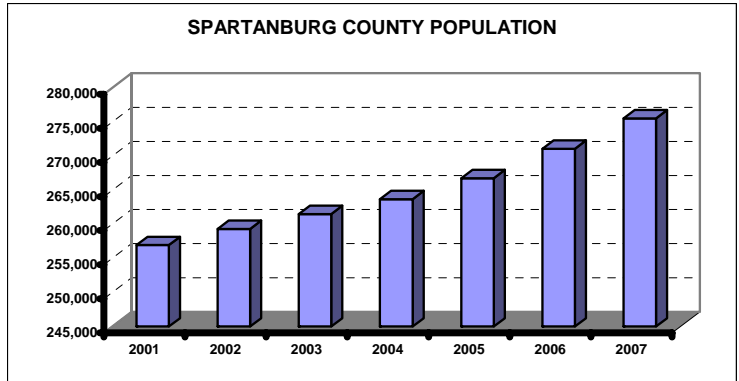

COMMUNITY PROFILE

Demographics

Spartanburg County Population Estimate
 (July 1, 2007, United States Census) **275,534**
 Spartanburg County Population Estimate
 (July 1, 2006, United States Census) **271,087**

*Sex
 Male 131,810
 Female 139,277

*Race
 White 197,385
 Black 55,203
 Hispanic 7,444
 Other 6,777

*Number of Households 107,254
 *Average Household Size 2.59

*Income per Household

\$0-\$14,999.....	17,697
\$15,000-\$24,999.....	15,446
\$25,000-\$34,999.....	14,372
\$35,000-\$49,999.....	15,445
\$50,000-\$74,999.....	20,486
\$75,000-\$99,999.....	11,047
\$100,000-\$149,999	8,044
\$150,000-\$199,999	2,789
\$200,000 & Up.....	1,931

*Source of this information is the United States Census, based on a July 1, 2007 population of 275,534.