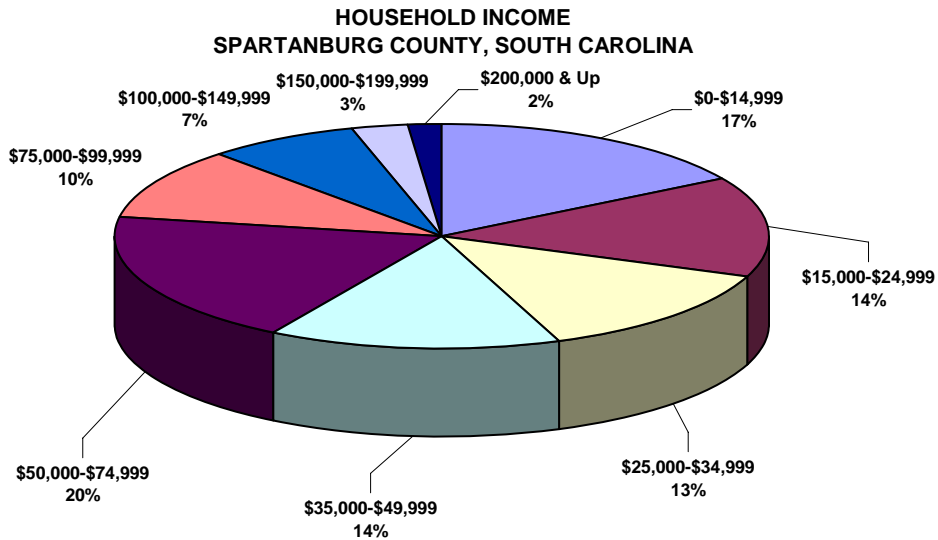

COMMUNITY PROFILE

Demographics

Spartanburg County Population Estimate
 (July 1, 2007, United States Census) **275,534**
 Spartanburg County Population Estimate
 (July 1, 2006, United States Census) **271,087**

*Sex
 Male 131,810
 Female 139,277

*Race
 White 197,385
 Black 55,203
 Hispanic 7,444
 Other 6,777

*Number of Households 107,254
 *Average Household Size 2.59

*Income per Household

\$0-\$14,999.....	17,697
\$15,000-\$24,999.....	15,446
\$25,000-\$34,999.....	14,372
\$35,000-\$49,999.....	15,445
\$50,000-\$74,999.....	20,486
\$75,000-\$99,999.....	11,047
\$100,000-\$149,999	8,044
\$150,000-\$199,999	2,789
\$200,000 & Up.....	1,931

*Source of this information is the United States Census, based on a July 1, 2007 population of 275,534.