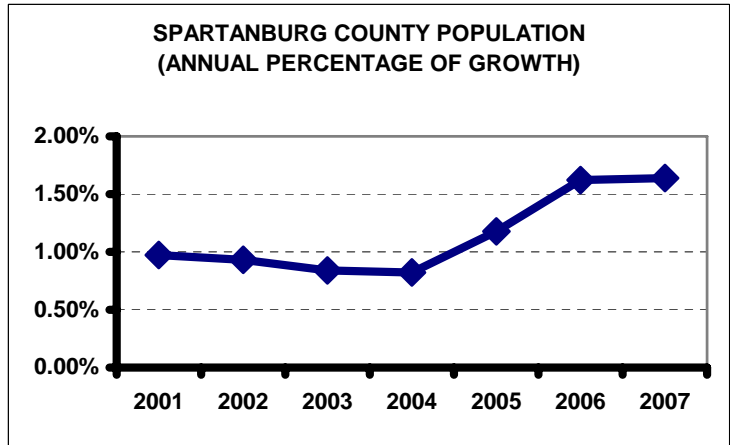

COMMUNITY PROFILE

Demographics

Spartanburg County Population Estimate
 (July 1, 2007, United States Census) **275,534**
 Spartanburg County Population Estimate
 (July 1, 2006, United States Census) **271,087**

*Sex
 Male 131,810
 Female 139,277

*Race
 White 197,385
 Black 55,203
 Hispanic 7,444
 Other 6,777

*Number of Households 107,254
 *Average Household Size 2.59

*Income per Household

\$0-\$14,999.....	17,697
\$15,000-\$24,999.....	15,446
\$25,000-\$34,999.....	14,372
\$35,000-\$49,999.....	15,445
\$50,000-\$74,999.....	20,486
\$75,000-\$99,999.....	11,047
\$100,000-\$149,999	8,044
\$150,000-\$199,999	2,789
\$200,000 & Up.....	1,931

*Source of this information is the United States Census, based on a July 1, 2007 population of 275,534.