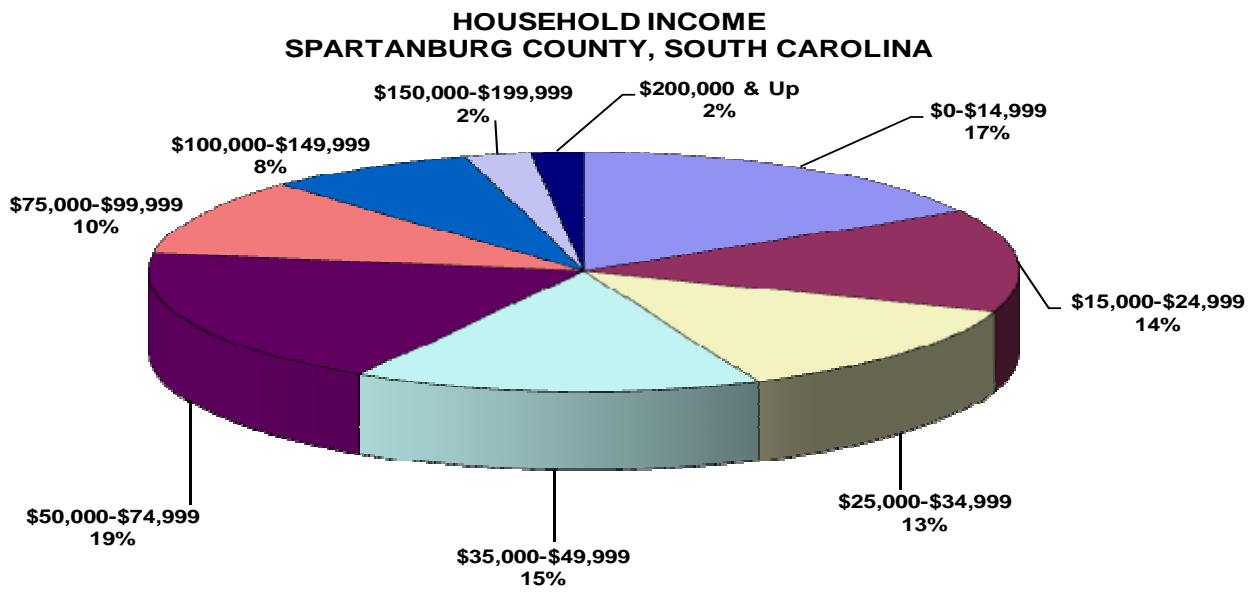

COMMUNITY PROFILE

Demographics

Spartanburg County Population Estimate
 (July 1, 2008, United States Census) **280,738**
 Spartanburg County Population Estimate
 (July 1, 2007, United States Census) **275,534**

*Sex
 Male 131,810
 Female 139,277

*Race
 White 197,385
 Black 55,203
 Hispanic 7,444
 Other 6,777

*Number of Households 107,254
 *Average Household Size 2.59

*Income per Household

\$0-\$14,999	17,697
\$15,000-\$24,999	15,446
\$25,000-\$34,999	14,372
\$35,000-\$49,999	15,445
\$50,000-\$74,999	20,486
\$75,000-\$99,999	11,047
\$100,000-\$149,999	8,044
\$150,000-\$199,999	2,789
\$200,000 & Up	1,931

*Source of this information is the United States Census, based on a July 1, 2008 population of 280,738. The updated data for most of the demographics is not available from the US Census Bureau.