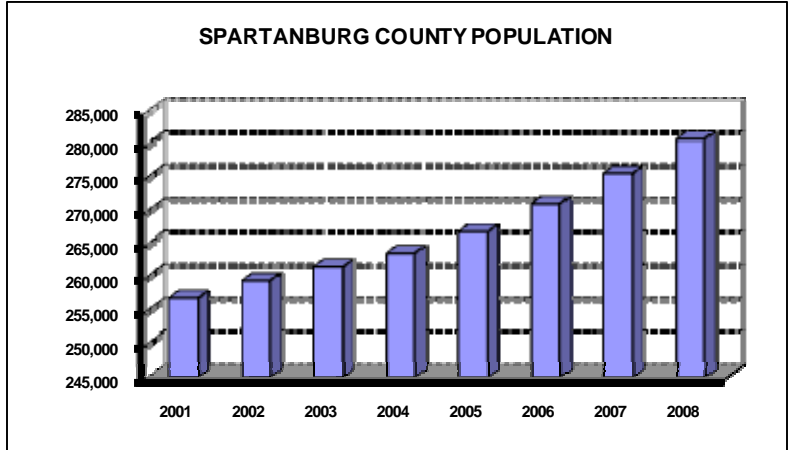

COMMUNITY PROFILE

Demographics

Spartanburg County Population Estimate
 (July 1, 2008, United States Census) **280,738**
 Spartanburg County Population Estimate
 (July 1, 2007, United States Census) **275,534**

*Sex
 Male 131,810
 Female 139,277

*Race
 White 197,385
 Black 55,203
 Hispanic 7,444
 Other 6,777

*Number of Households 107,254
 *Average Household Size 2.59

*Income per Household

\$0-\$14,999	17,697
\$15,000-\$24,999	15,446
\$25,000-\$34,999	14,372
\$35,000-\$49,999	15,445
\$50,000-\$74,999	20,486
\$75,000-\$99,999	11,047
\$100,000-\$149,999	8,044
\$150,000-\$199,999	2,789
\$200,000 & Up	1,931

*Source of this information is the United States Census, based on a July 1, 2008 population of 280,738. The updated data for most of the demographics is not available from the US Census Bureau.