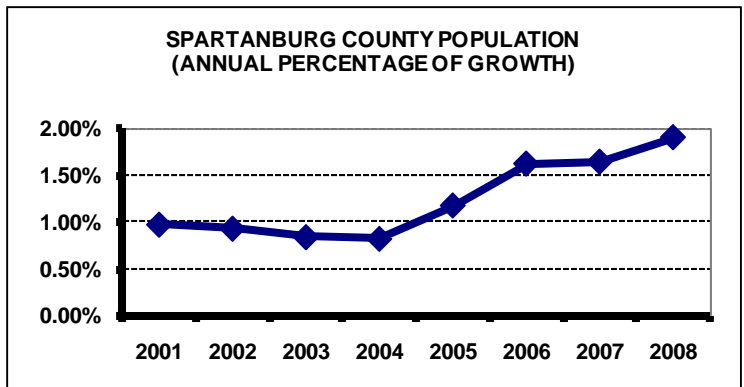

COMMUNITY PROFILE

Demographics

Spartanburg County Population Estimate
 (July 1, 2008, United States Census) **280,738**
 Spartanburg County Population Estimate
 (July 1, 2007, United States Census) **275,534**

*Sex
 Male 131,810
 Female 139,277

*Race
 White 197,385
 Black 55,203
 Hispanic 7,444
 Other 6,777

*Number of Households 107,254
 *Average Household Size 2.59

*Income per Household

\$0-\$14,999	17,697
\$15,000-\$24,999	15,446
\$25,000-\$34,999	14,372
\$35,000-\$49,999	15,445
\$50,000-\$74,999	20,486
\$75,000-\$99,999	11,047
\$100,000-\$149,999	8,044
\$150,000-\$199,999	2,789
\$200,000 & Up	1,931

*Source of this information is the United States Census, based on a July 1, 2008 population of 280,738. The updated data for most of the demographics is not available from the US Census Bureau.