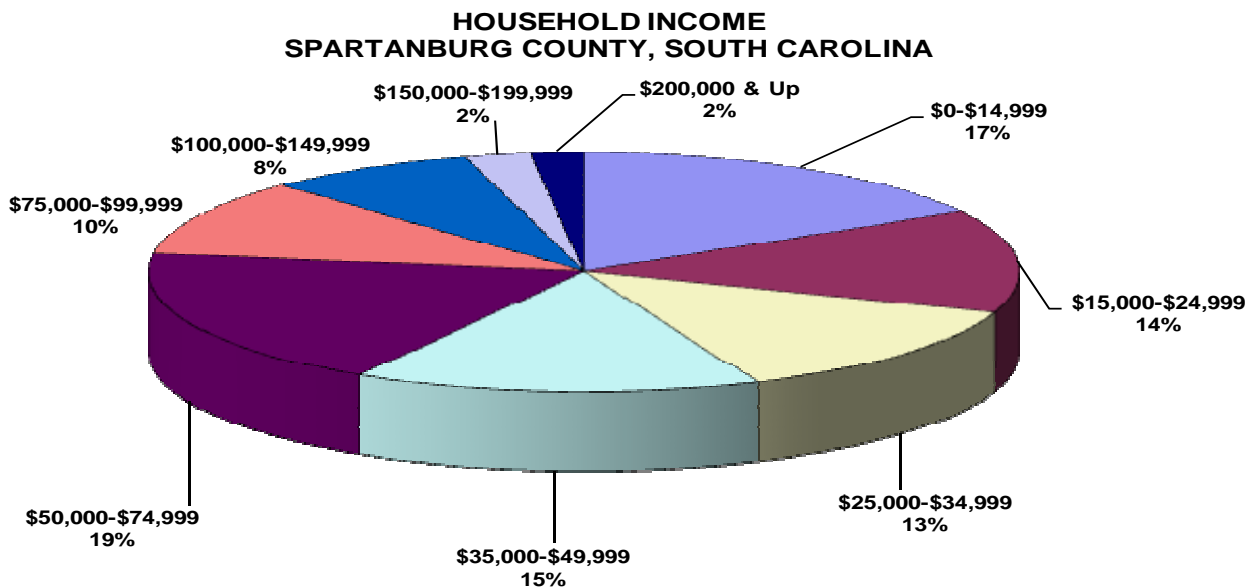

COMMUNITY PROFILE

Demographics

Spartanburg County Population Estimate
 (July 1, 2008, United States Census) **280,738**
 Spartanburg County Population Estimate
 (July 1, 2007, United States Census) **275,534**

***Sex**

Male 131,810
 Female 139,277

***Race**

White 197,385
 Black 55,203
 Hispanic 7,444
 Other 6,777

*Number of Households 107,254

*Average Household Size 2.59

***Income per Household**

\$0-\$14,999 17,697
 \$15,000-\$24,999 15,446
 \$25,000-\$34,999 14,372
 \$35,000-\$49,999 15,445
 \$50,000-\$74,999 20,486
 \$75,000-\$99,999 11,047
 \$100,000-\$149,999 8,044
 \$150,000-\$199,999 2,789
 \$200,000 & Up 1,931

*Source of this information is the United States Census, based on a July 1, 2008 population of 280,738. The updated data for most of the demographics is not available from the US Census Bureau.