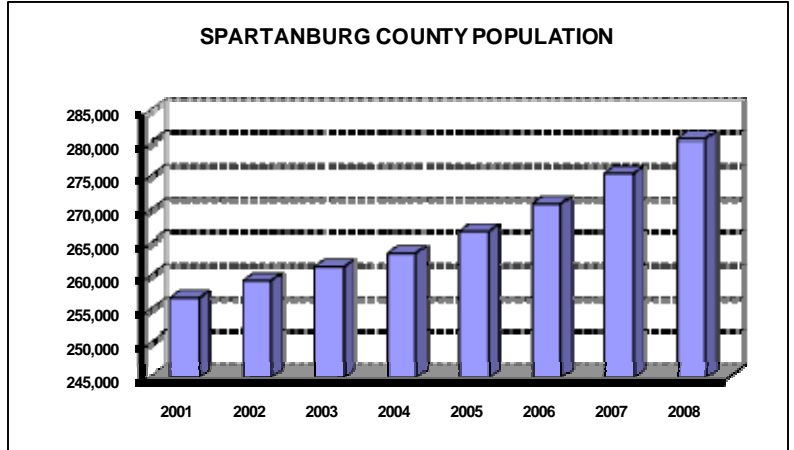

COMMUNITY PROFILE

Demographics

Spartanburg County Population Estimate
 (July 1, 2008, United States Census) **280,738**
 Spartanburg County Population Estimate
 (July 1, 2007, United States Census) **275,534**

***Sex**

Male 131,810
 Female 139,277

***Race**

White 197,385
 Black 55,203
 Hispanic 7,444
 Other 6,777

*Number of Households 107,254

*Average Household Size 2.59

***Income per Household**

\$0-\$14,999 17,697
 \$15,000-\$24,999 15,446
 \$25,000-\$34,999 14,372
 \$35,000-\$49,999 15,445
 \$50,000-\$74,999 20,486
 \$75,000-\$99,999 11,047
 \$100,000-\$149,999 8,044
 \$150,000-\$199,999 2,789
 \$200,000 & Up 1,931

*Source of this information is the United States Census, based on a July 1, 2008 population of 280,738. The updated data for most of the demographics is not available from the US Census Bureau.