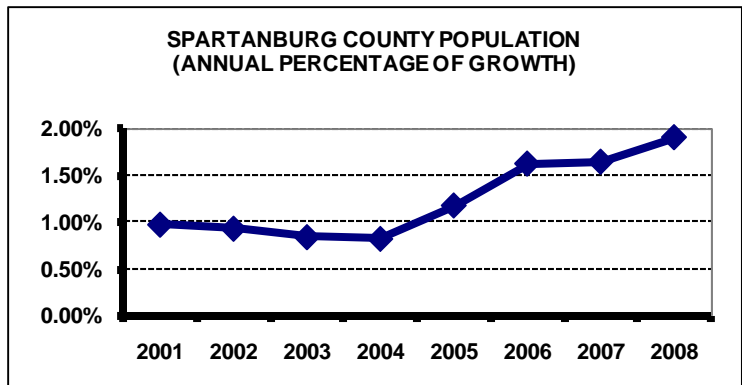

COMMUNITY PROFILE

Demographics

Spartanburg County Population Estimate
 (July 1, 2008, United States Census) **280,738**
 Spartanburg County Population Estimate
 (July 1, 2007, United States Census) **275,534**

***Sex**

Male 131,810
 Female 139,277

***Race**

White 197,385
 Black 55,203
 Hispanic 7,444
 Other 6,777

*Number of Households 107,254

*Average Household Size 2.59

***Income per Household**

\$0-\$14,999 17,697
 \$15,000-\$24,999 15,446
 \$25,000-\$34,999 14,372
 \$35,000-\$49,999 15,445
 \$50,000-\$74,999 20,486
 \$75,000-\$99,999 11,047
 \$100,000-\$149,999 8,044
 \$150,000-\$199,999 2,789
 \$200,000 & Up 1,931

*Source of this information is the United States Census, based on a July 1, 2008 population of 280,738. The updated data for most of the demographics is not available from the US Census Bureau.