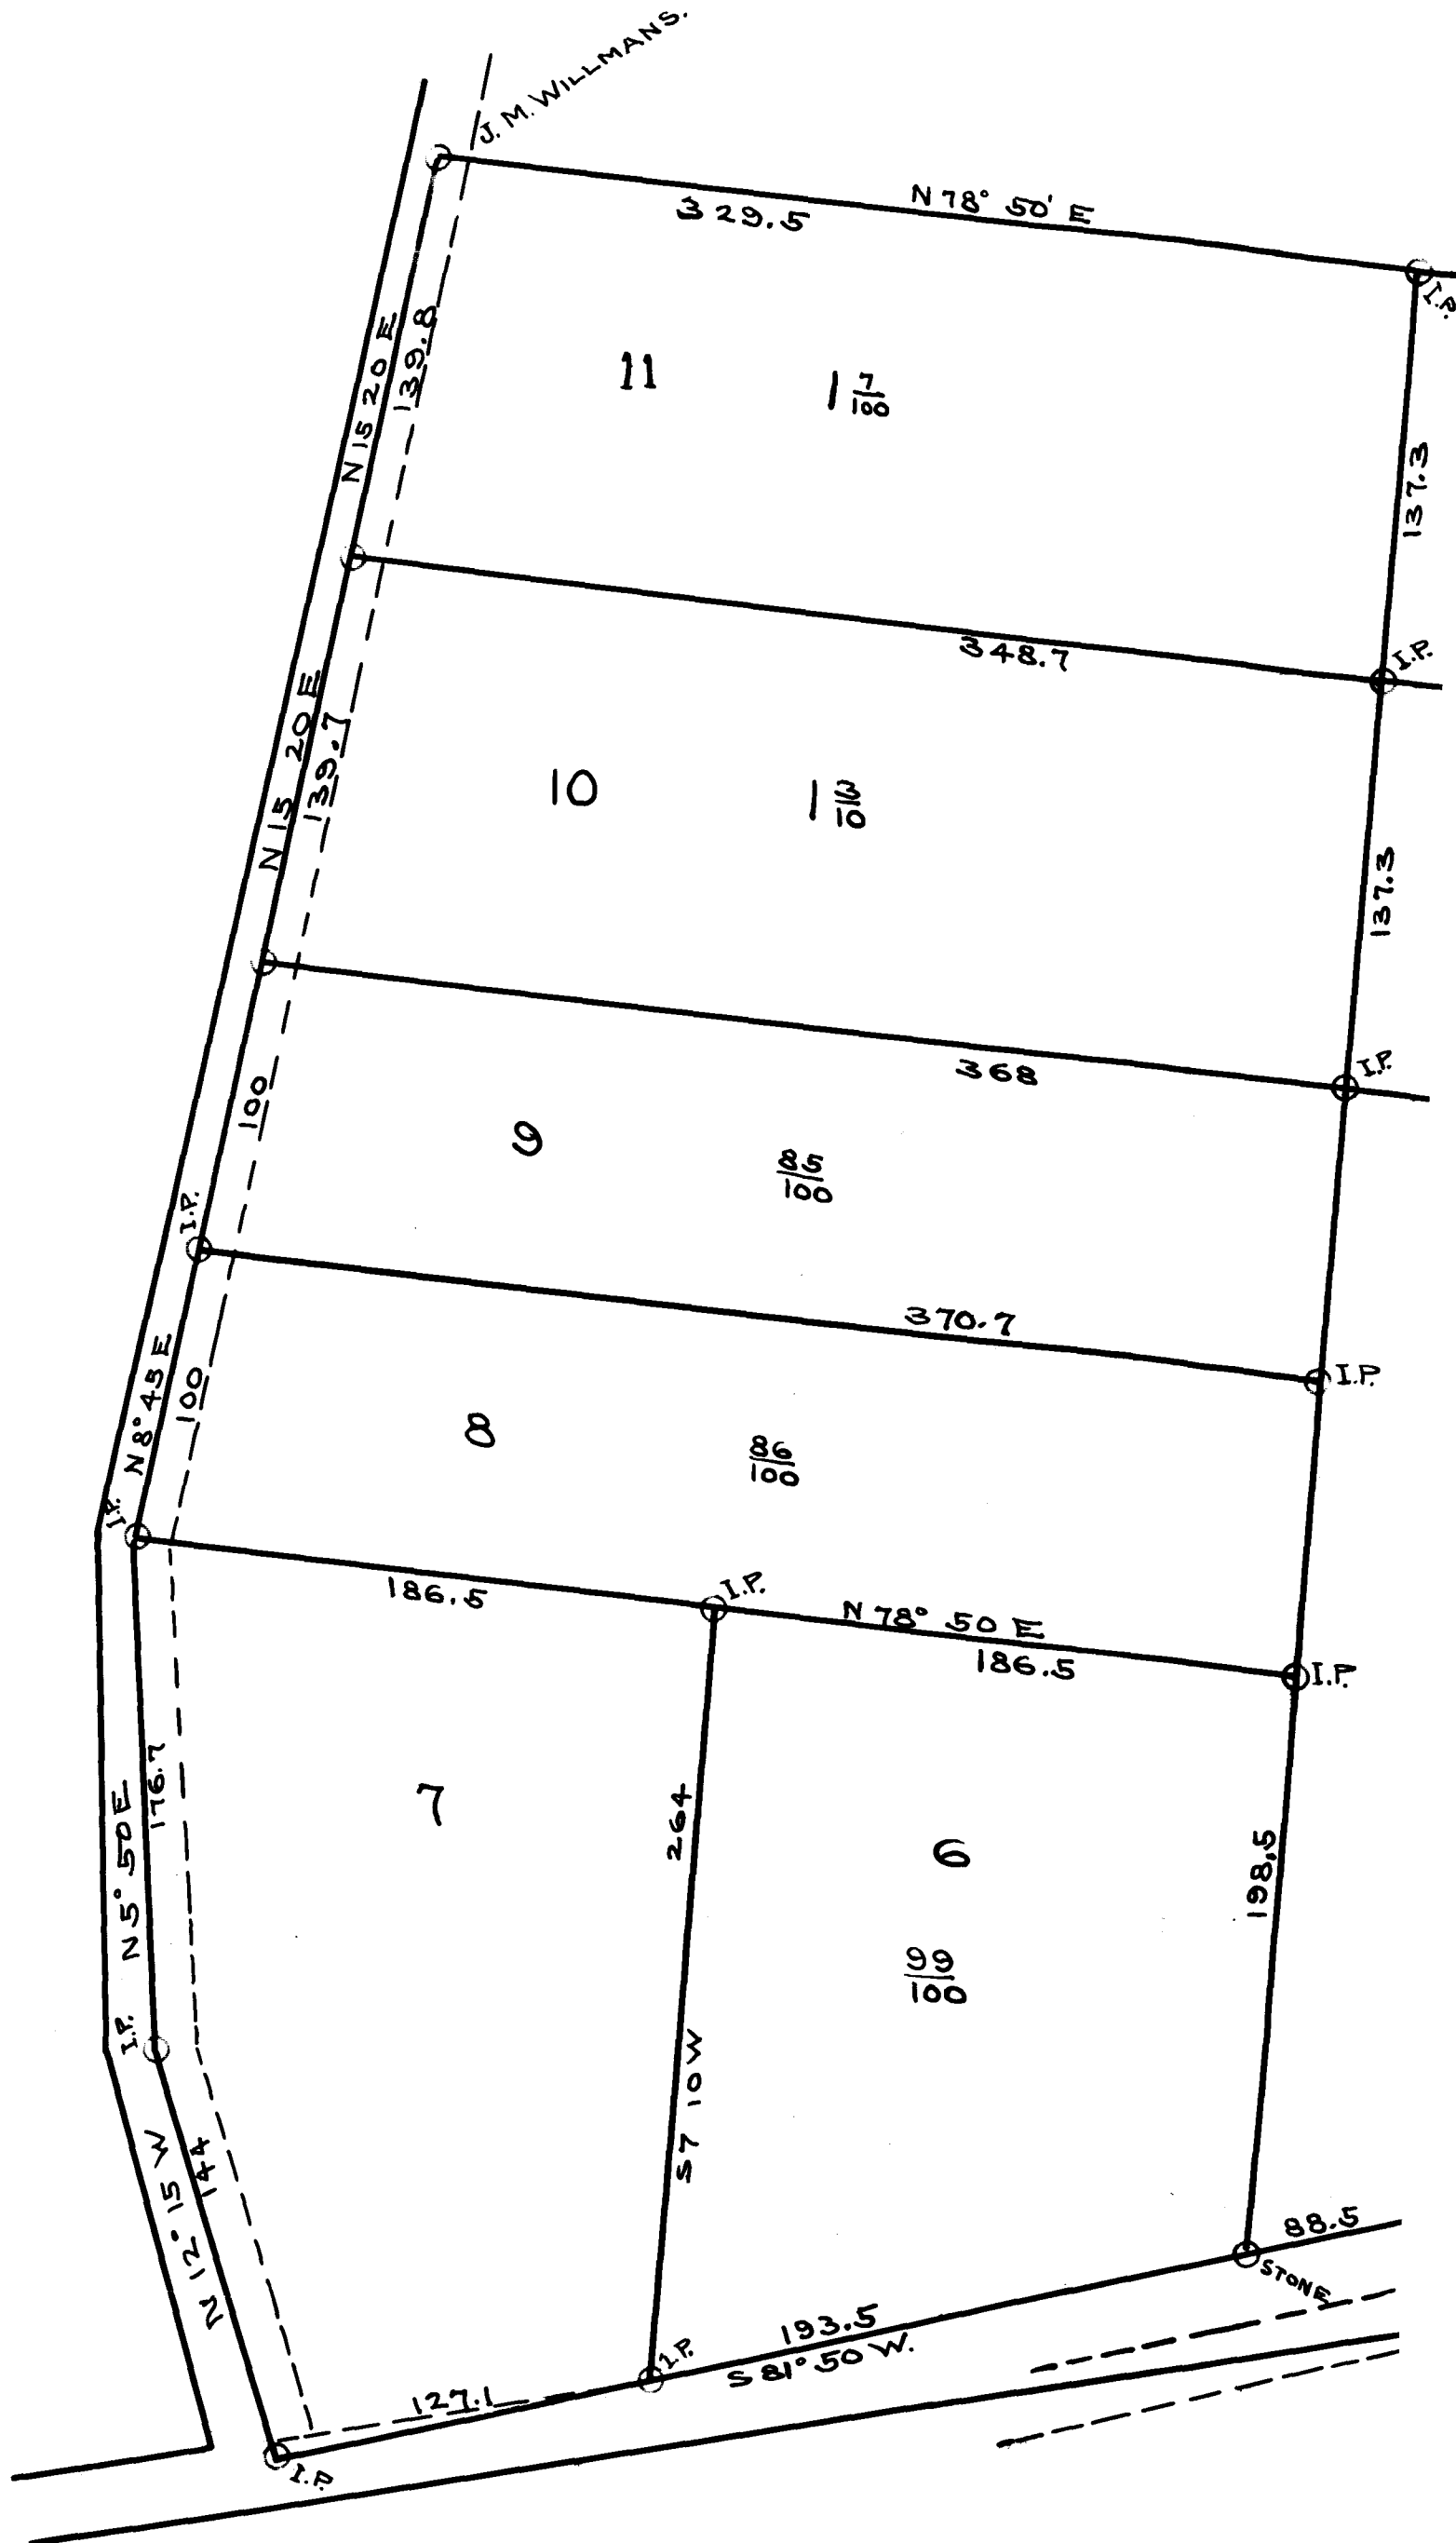

126

EX PARTE
D. F. JOHNSON
H. B. CARLISE

PLAT
OF
H. B. CARLISE'S
PROPERTY
1910
D. FLEMING JOHNSON

173

SPARTANBURG, S. C. S.S.

THIS IS TO CERTIFY THAT I HAVE THIS DAY AT THE REQUEST OF H.B. CARLISEE SURVEYED A PORTION OF LAND BOUGHT BY H.B. CARLISLE OF J.M. WILLIAMS ON THE WESTERN LIMITS OF SPARTANBURG AND THAT THE MARKS METES AND BOUNDS ARE CORRECTLY REPRESENTED HEREON. MARCH 23-1898.

SCALE 60 FT. TO INCH.

SURVEYED BY A. MADOLE

PLATED BY MARIE MADOLE

REGISTERED, CERTIFIED & EXAMINED SEPT. 5TH 1910