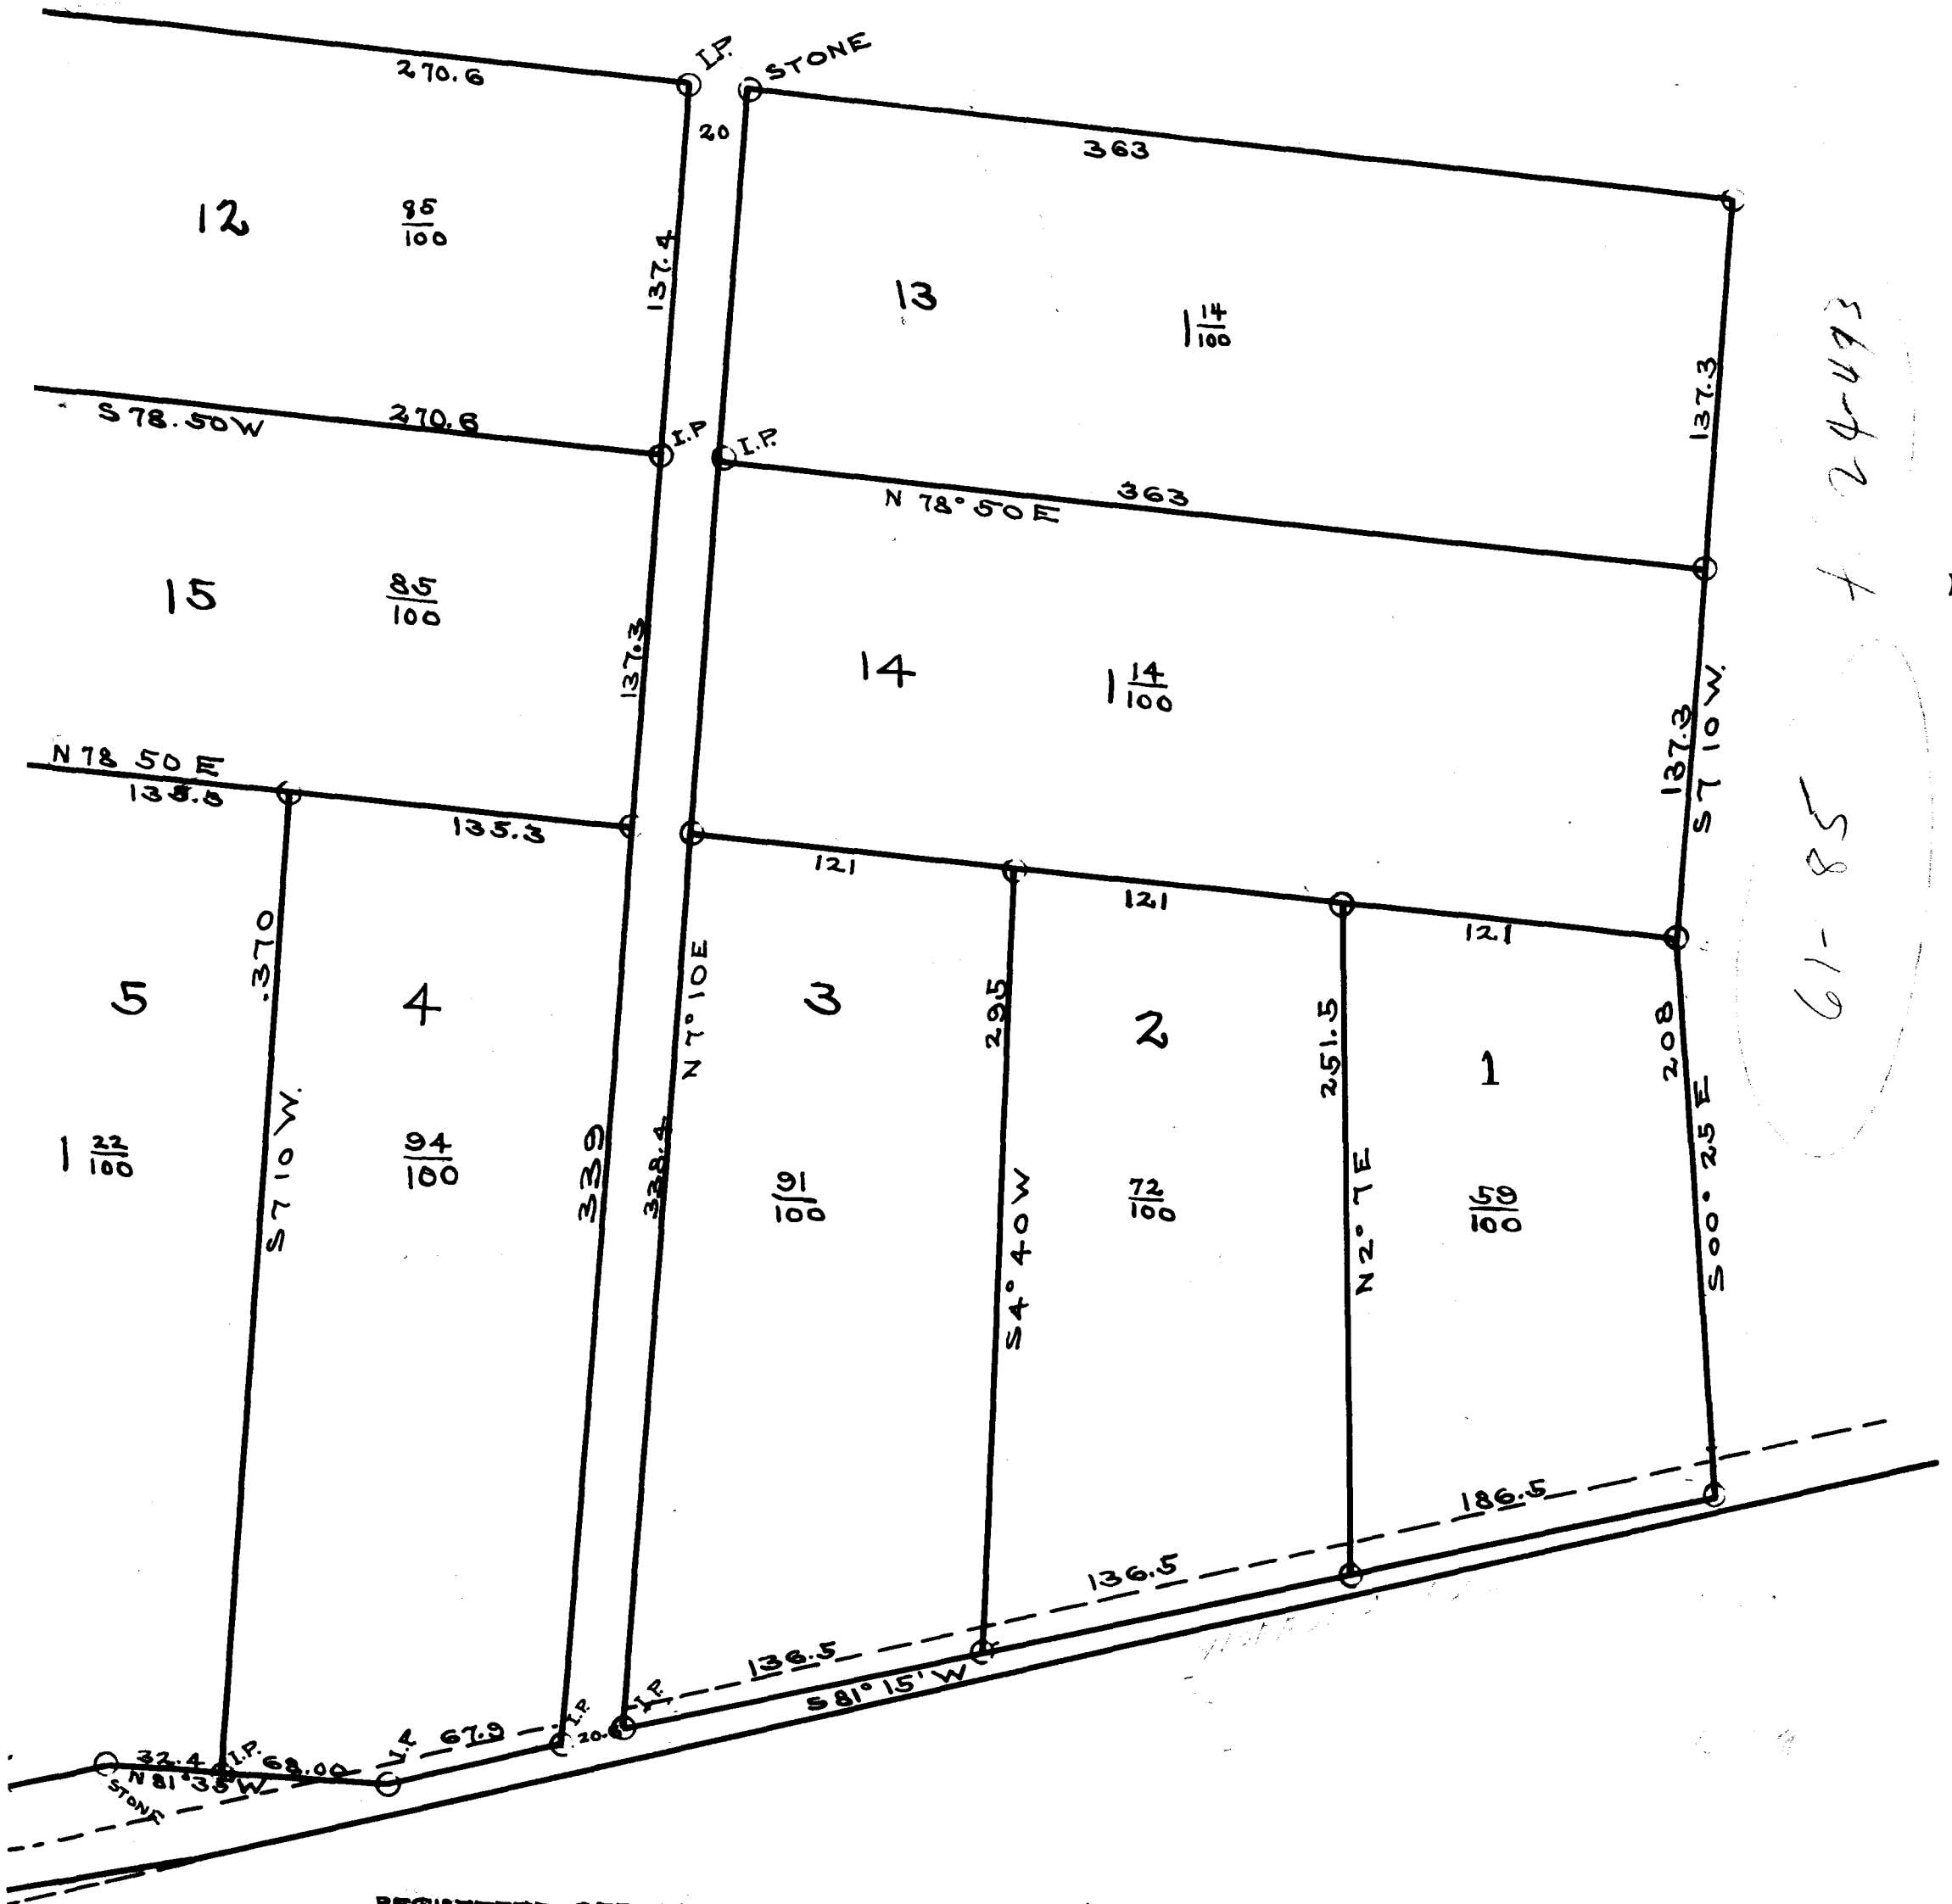

126

EX PARTE
D. F. JOHNSON
H. B. CARLISE

PLAT
OF
H. B. CARLISE'S
PROPERTY
1910
D. FLEMING JOHNSON

173

SPARTANBURG, S. C. S.S.

THIS IS TO CERTIFY THAT I HAVE THIS DAY AT THE REQUEST OF H.B. CARLISEE SURVEYED A PORTION OF LAND BOUGHT BY H.B. CARLISLE OF J.M. WILLIAMS ON THE WESTERN LIMITS OF SPARTANBURG AND THAT THE MARKS METES AND BOUNDS ARE CORRECTLY REPRESENTED HEREON. MARCH 23-1898.

SCALE 60 FT. TO INCH.

SURVEYED BY A. MADOLE

PLATED BY MARIE MADOLE

REGISTERED, CERTIFIED & EXAMINED SEPT. 5TH 1910