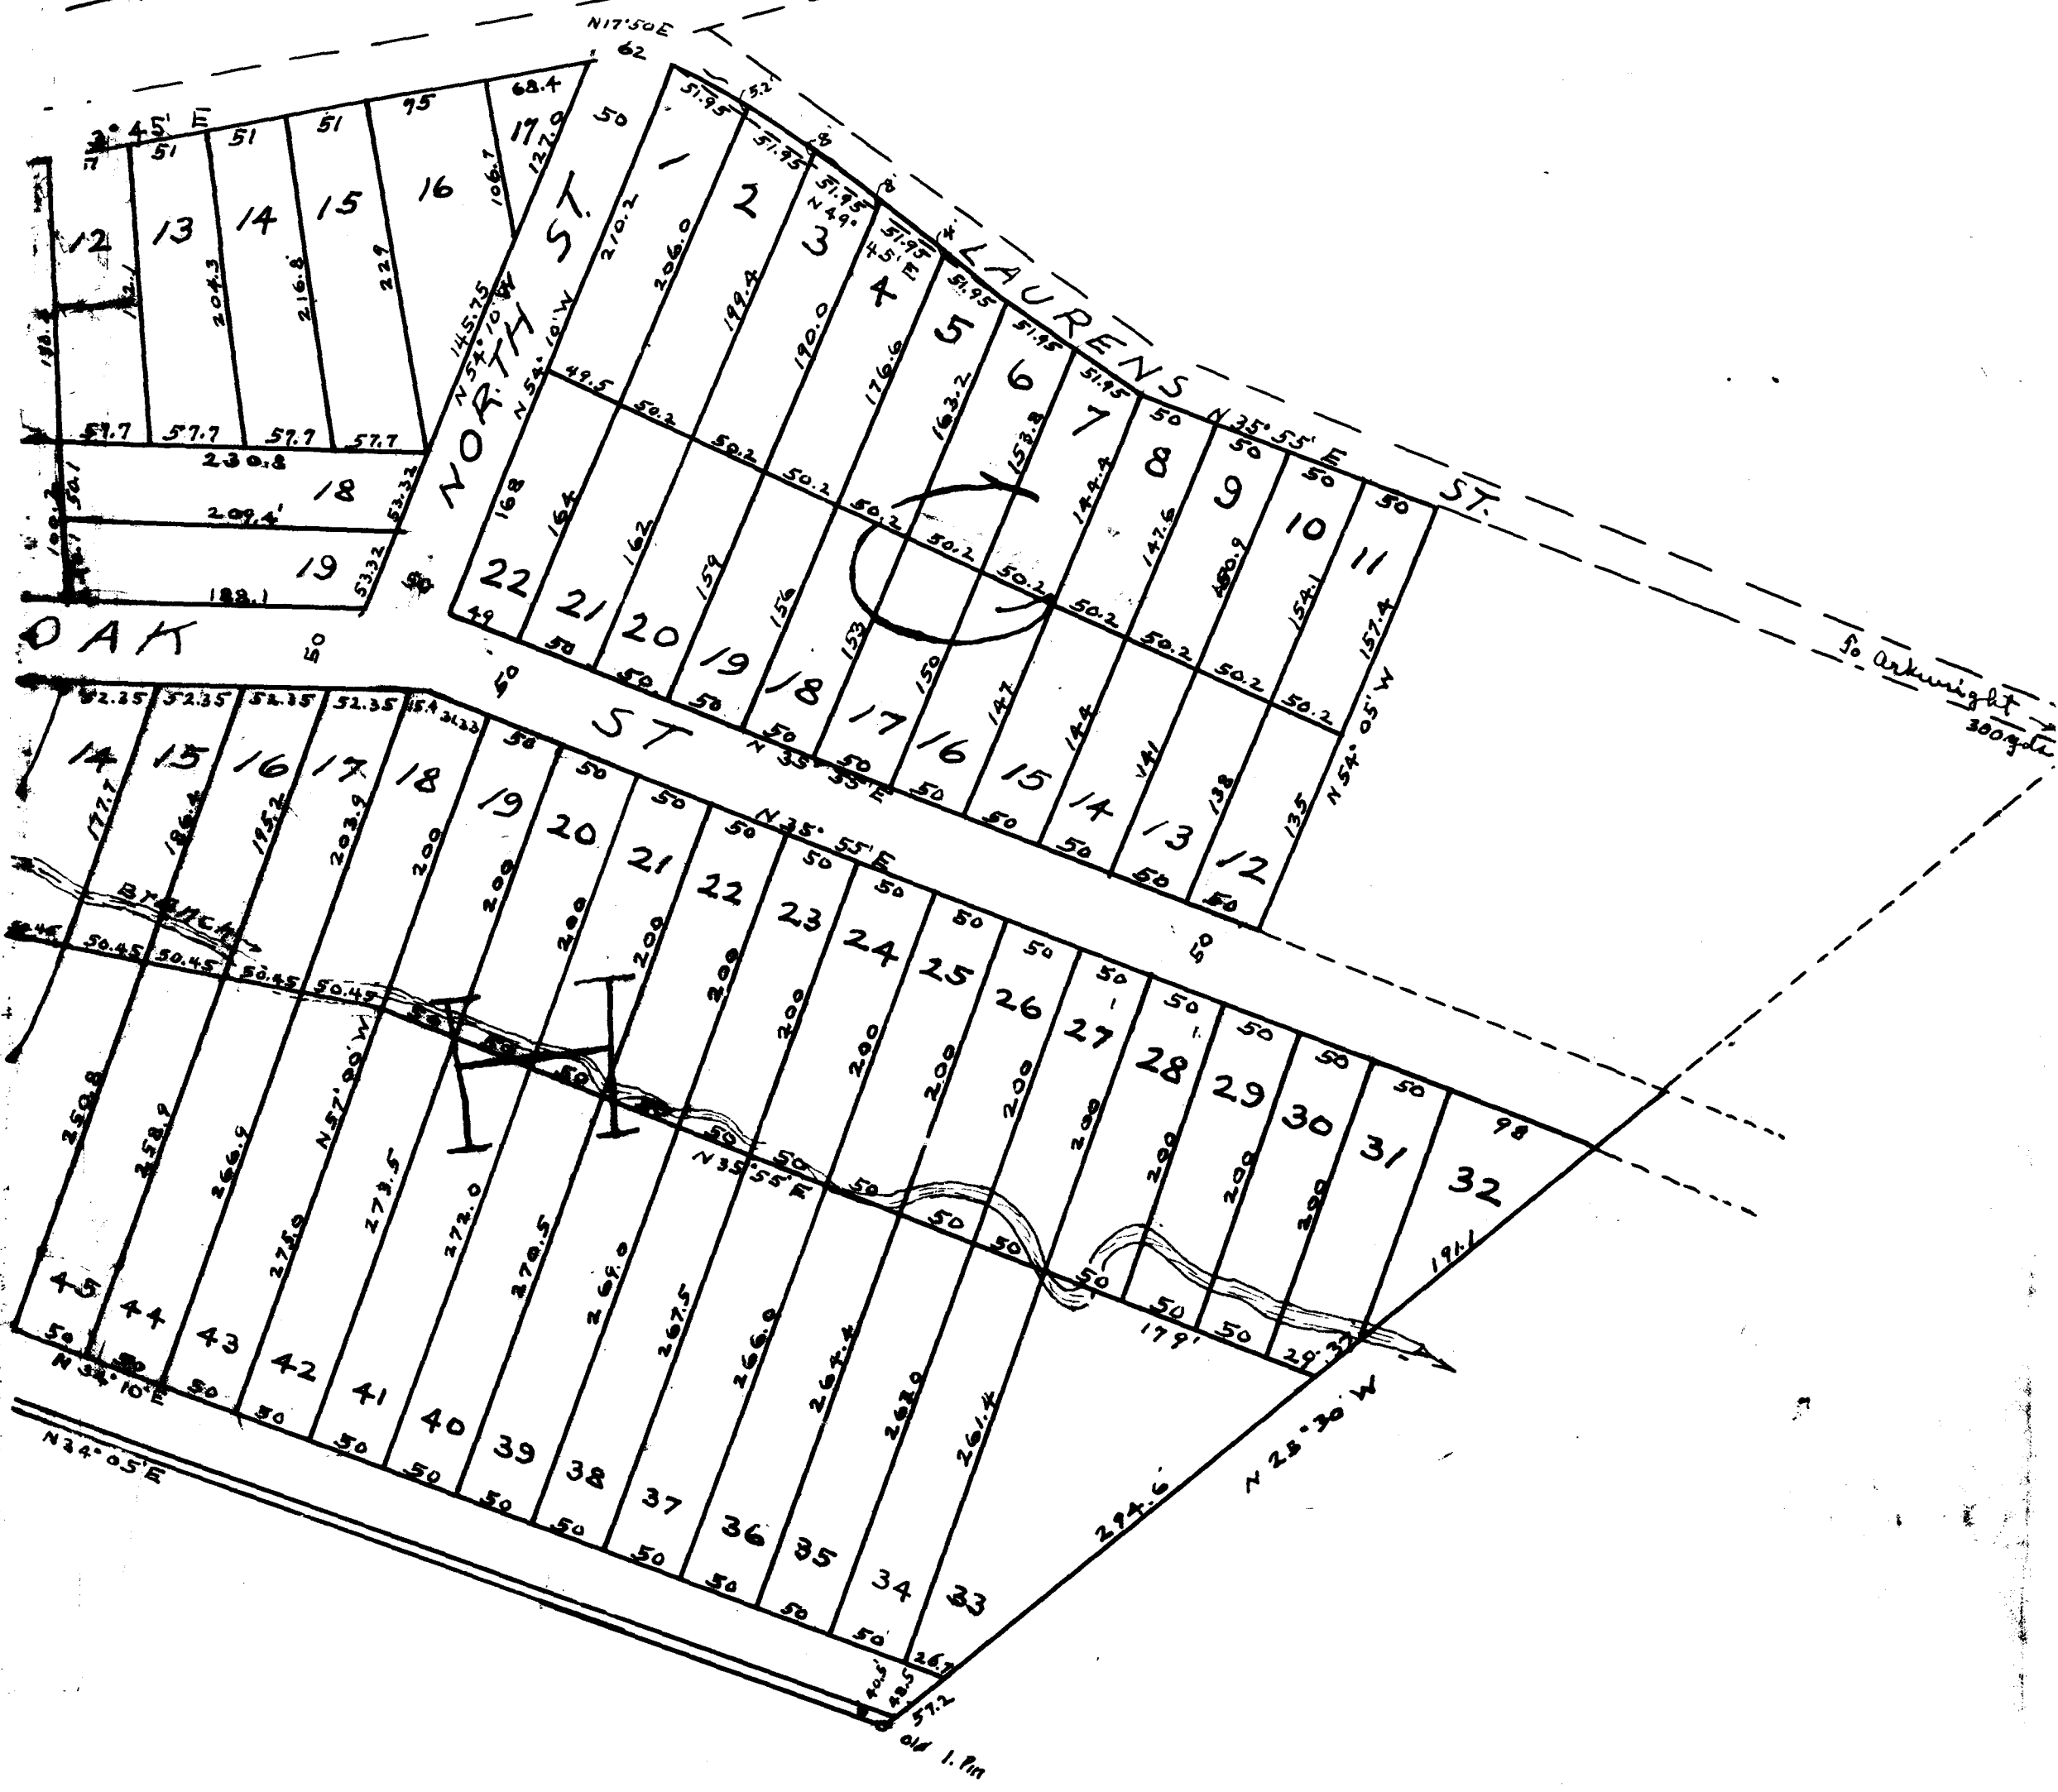

Magnetic Meridian March 1914

TO CITY LINE 300 YDS. →

"SOUTH HIGHLAND TERRACE"

SPARTANBURG, S.C.

PROPERTY OF
SPARTANBURG REALTY CO.

FEB. - MAR. 1914
H. STRIBLING, C.E.

Note -; All lots shown are marked with iron pins.

Scale 1 inch = 100 feet.

Registered, Certified & Examined May 5th 1914