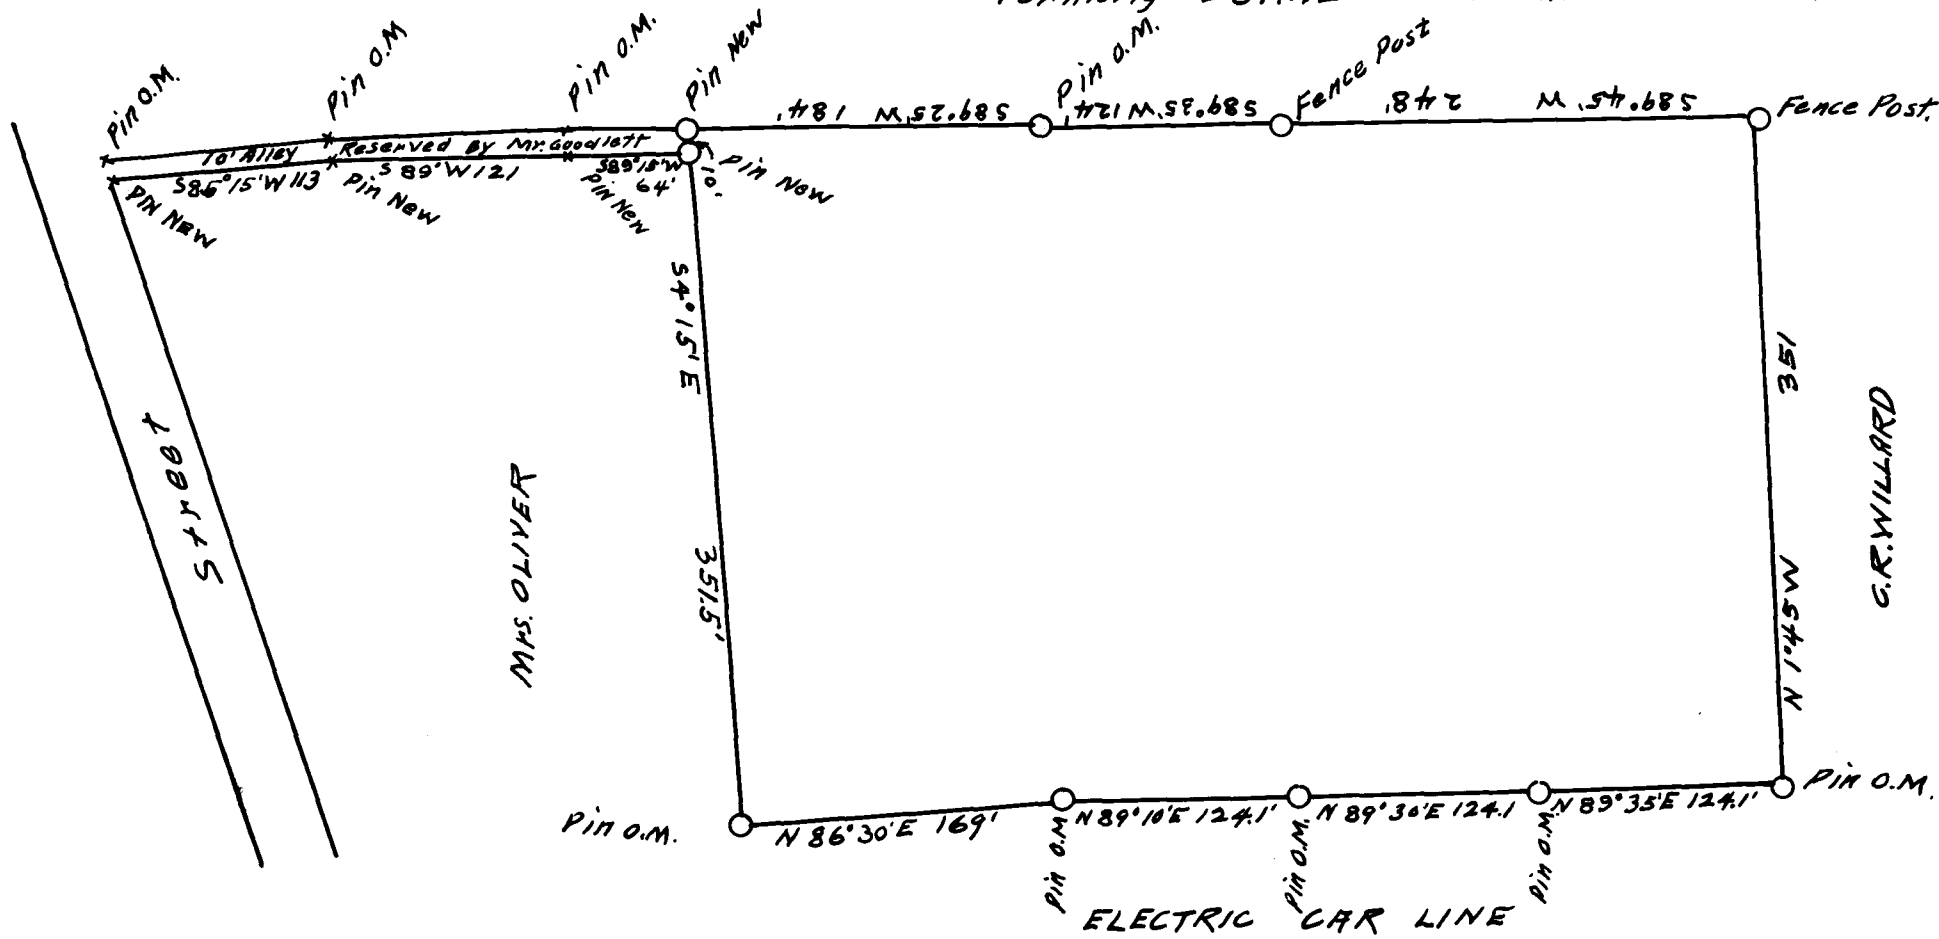

✓ 152

EX PARTE  
J. Y. GOODLETT

PLAT  
of  
4.57 ACRES OF LAND  
OWNED BY  
J. Y. GOODLETT.

SPARTANBURG Co. S.C.

May 1915 Scale 100 ft. = 1 in. H. L. Kennedy

Formerly BURNETT THOMPSON + DILLARD.

Registered, Certified & Examined May 22-1915