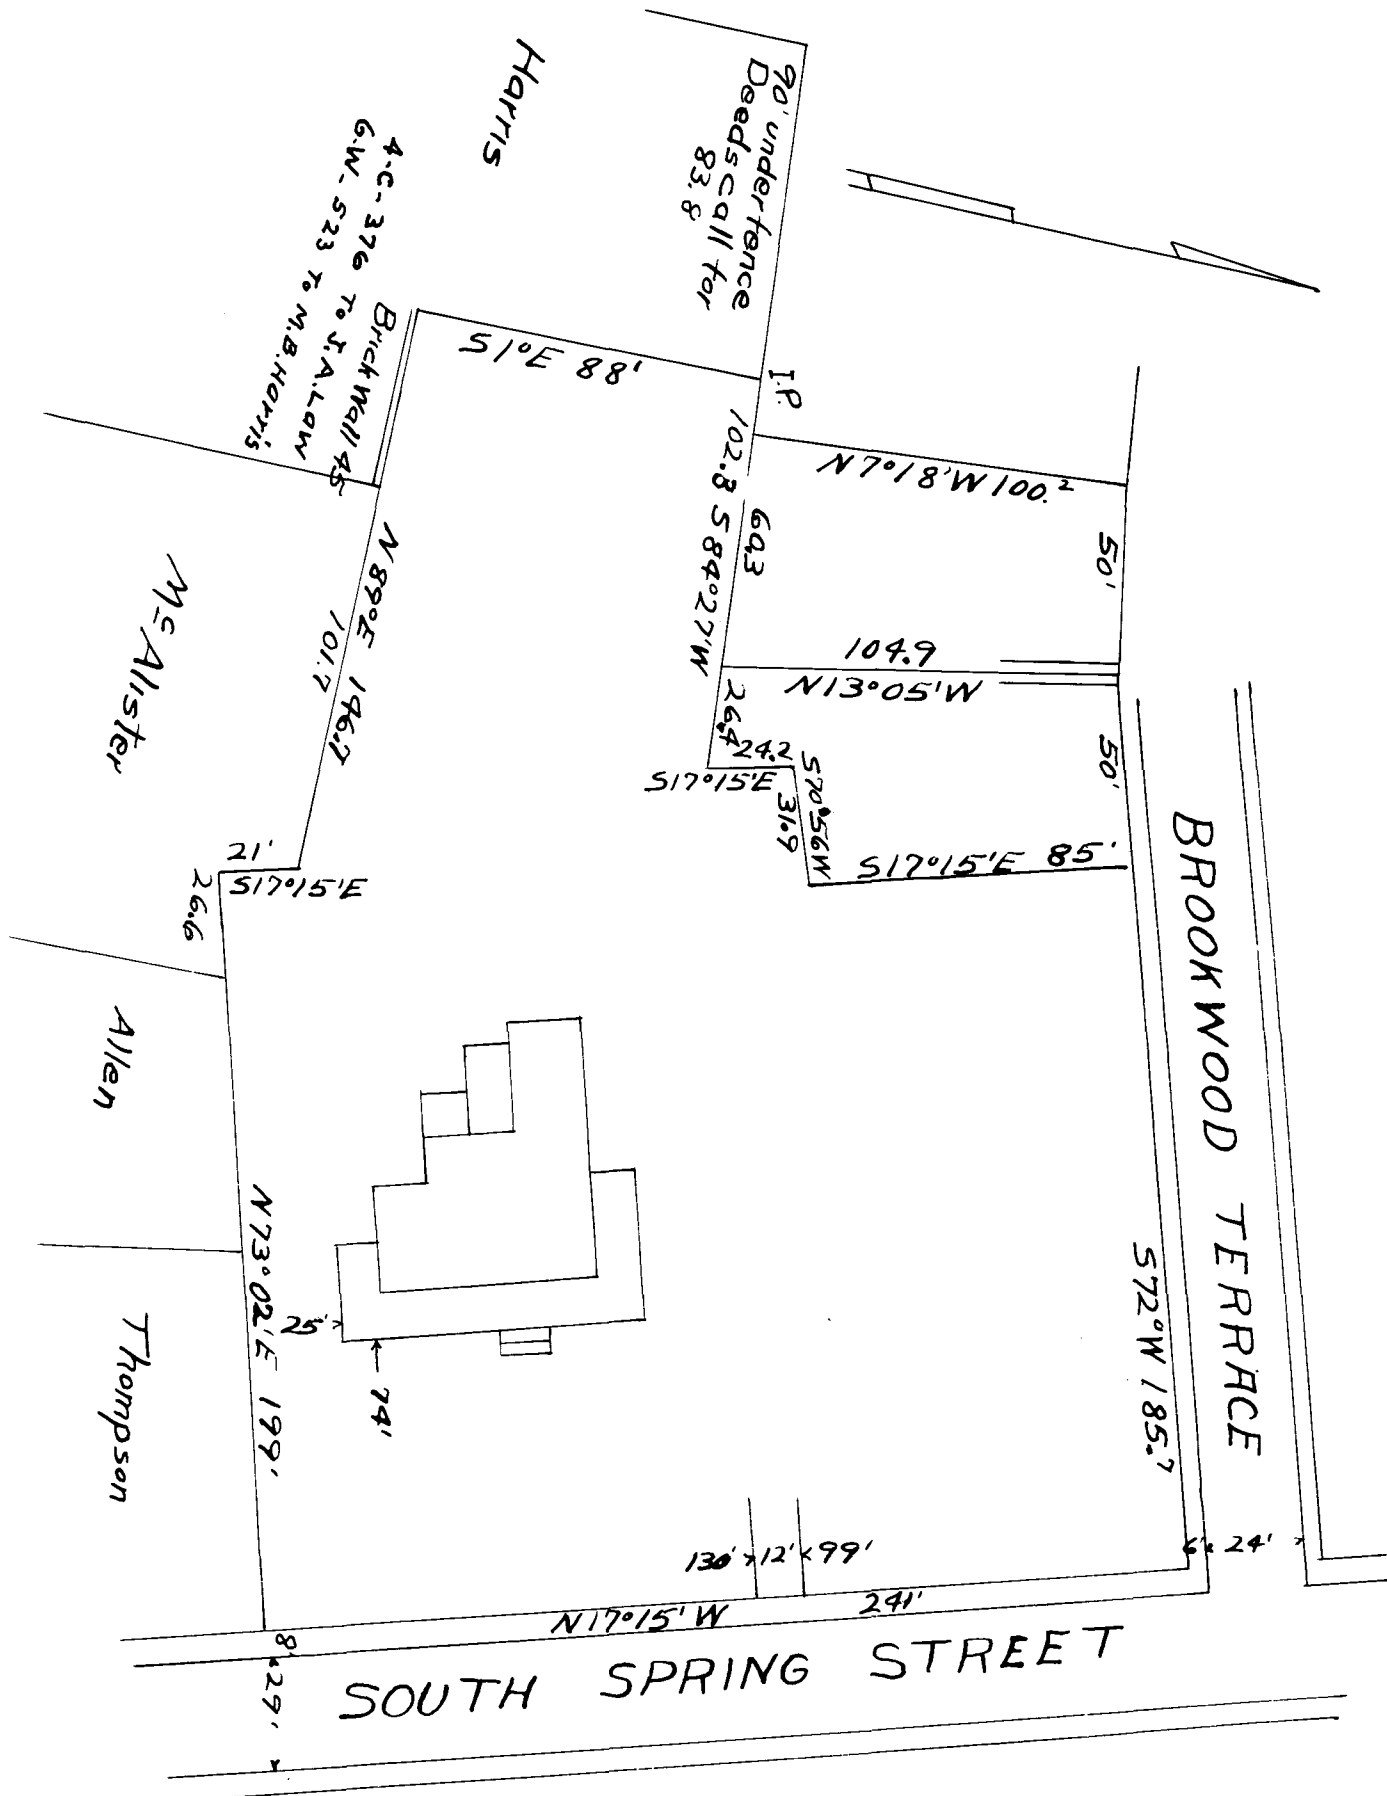

Ex Parte
ANNA E. LAW EST.

PROPERTY OF
ANNA E. LAW ESTATE
 in the City of
SPARTANBURG
SPARTANBURG COUNTY
SOUTH CAROLINA
 Scale $1''=50'$ Jan 4, 1928
 W.N. Willis - Engrs.

Registered, Certified, and Examined Feb 21, 1928 at 2:32 P.M.