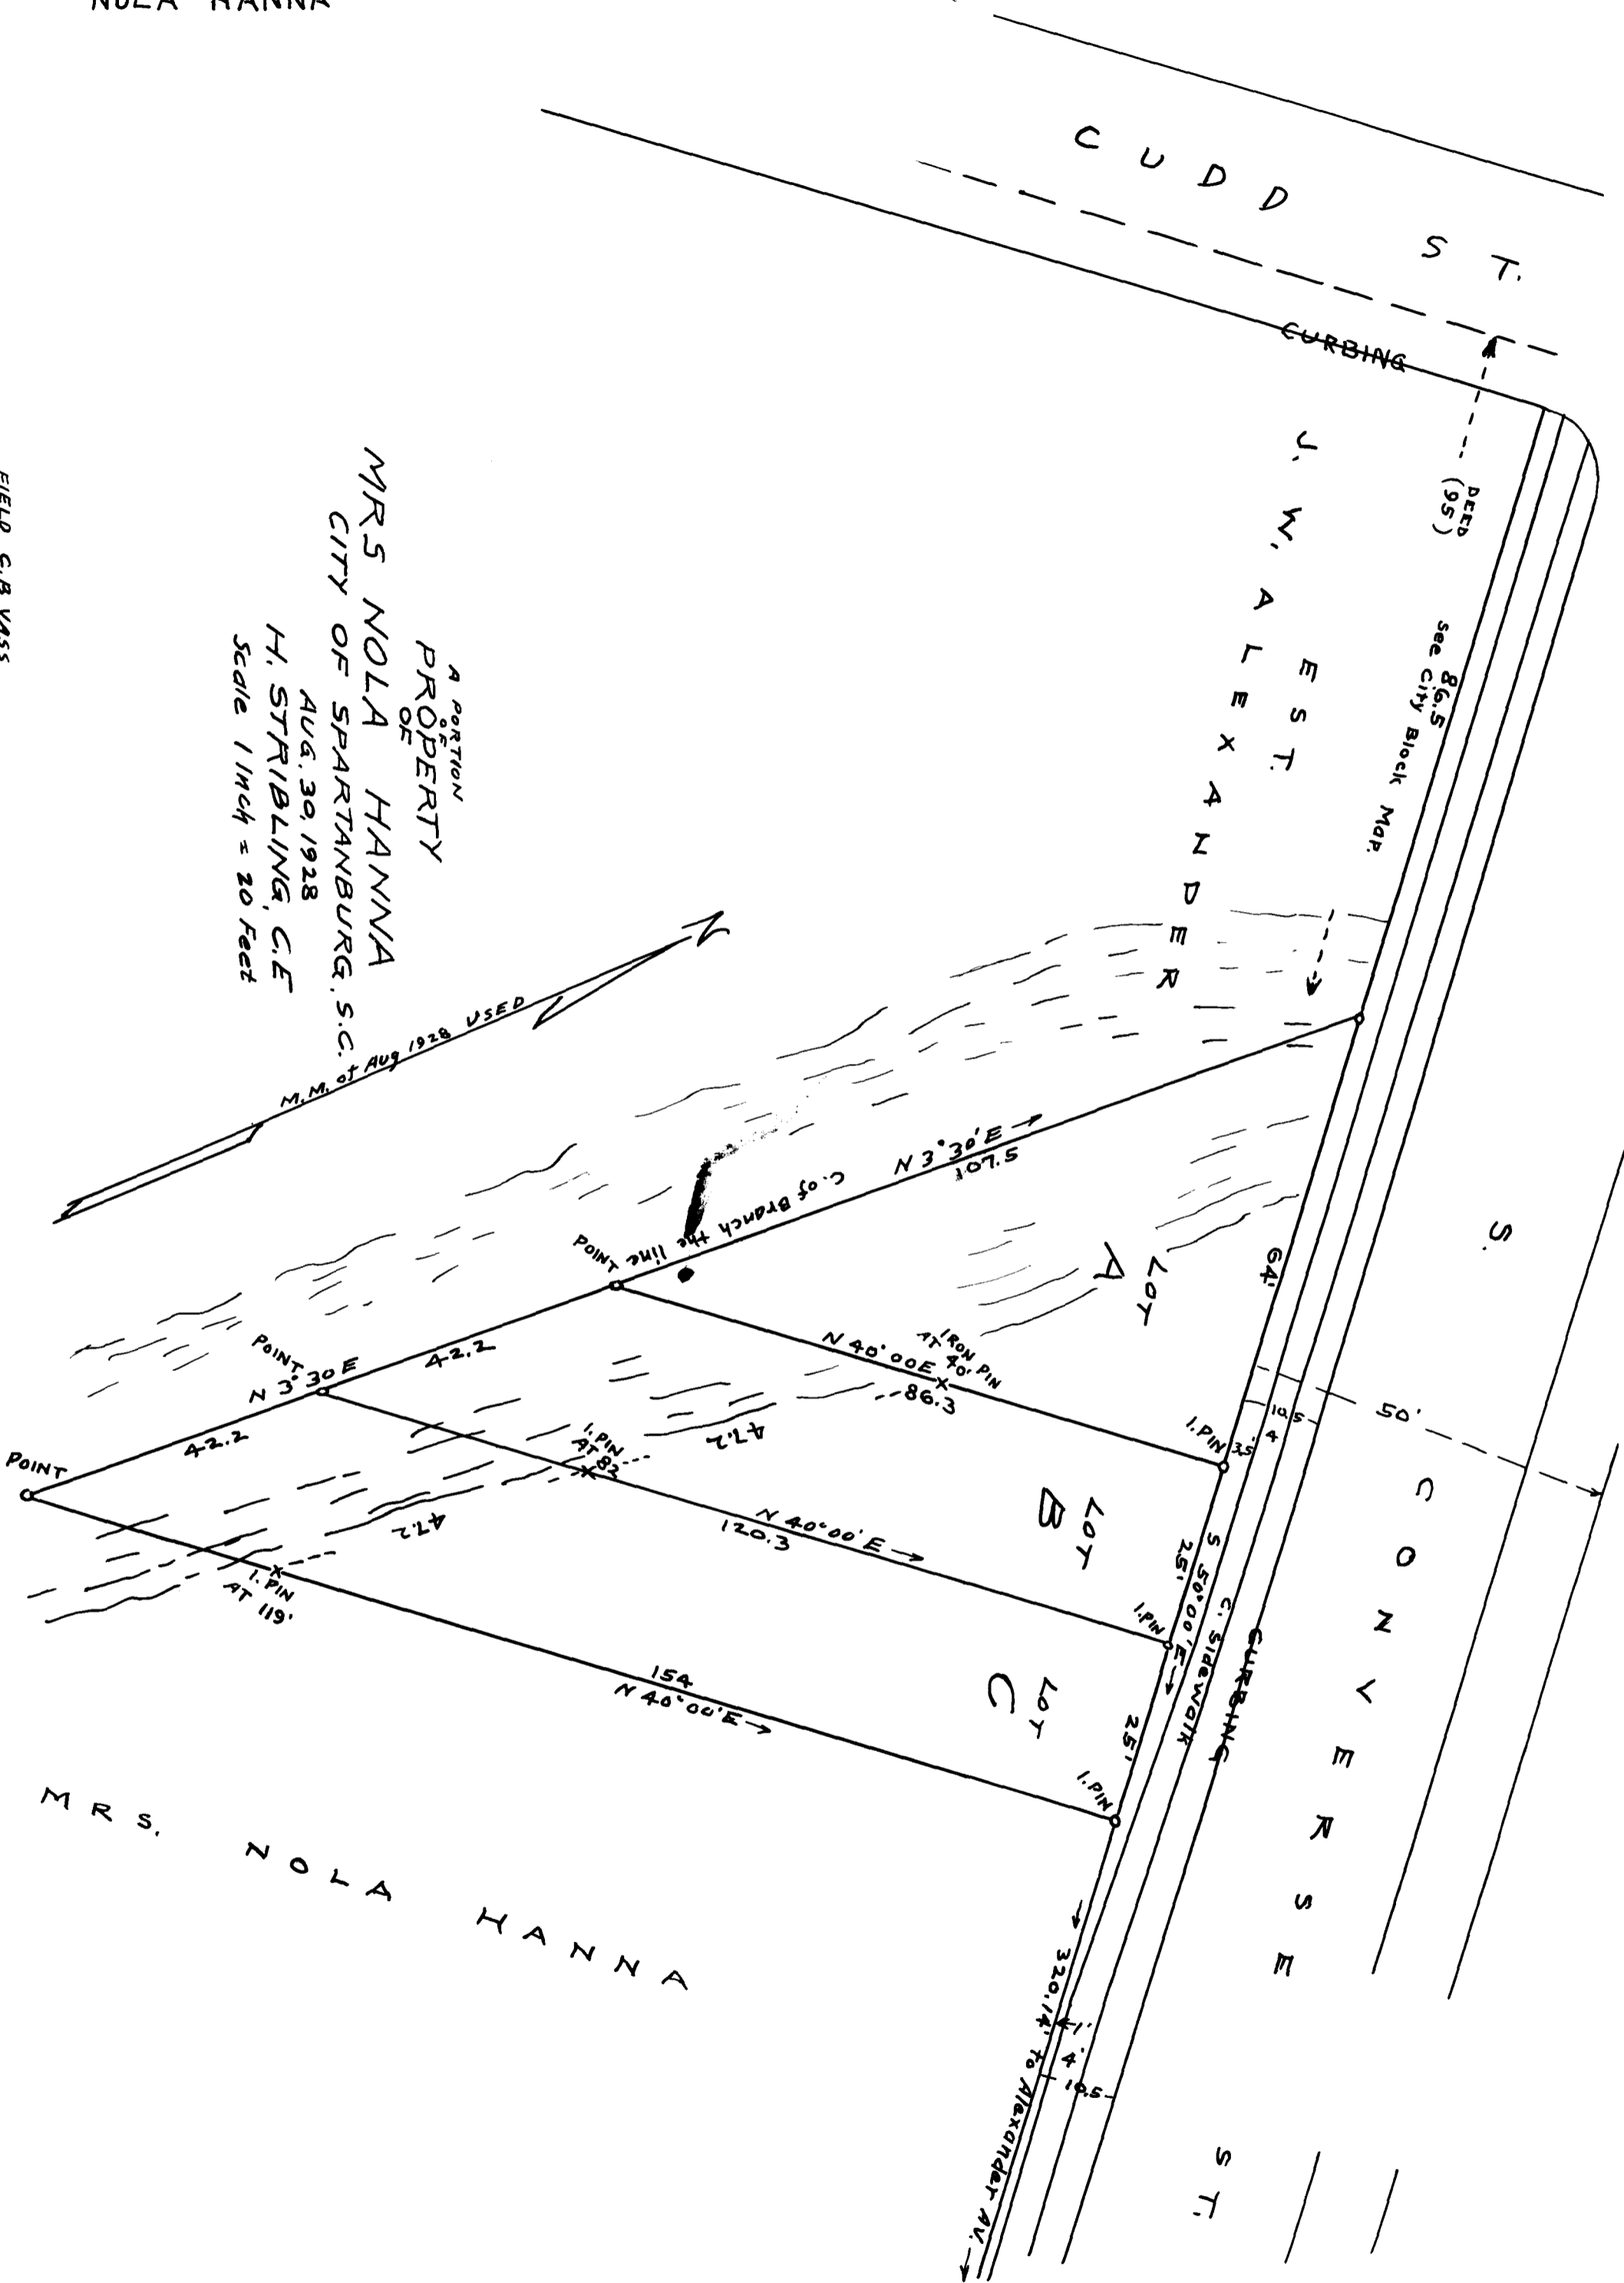

89

EX PARTE
NOLA HANNA

FIELD C.B. VASS

A PORTION
PROPERTY
OF
MRS NOLA HANNA
CITY OF SPARTANBURG, S.C.
AUG. 30, 1928
H. STRIBLING, C.E.
SCALE 1 INCH = 20 FEET

MRS.
NOLA
HANNA

Registered, certified & Examined Sep. 13-1928 at 10:15 A.M.