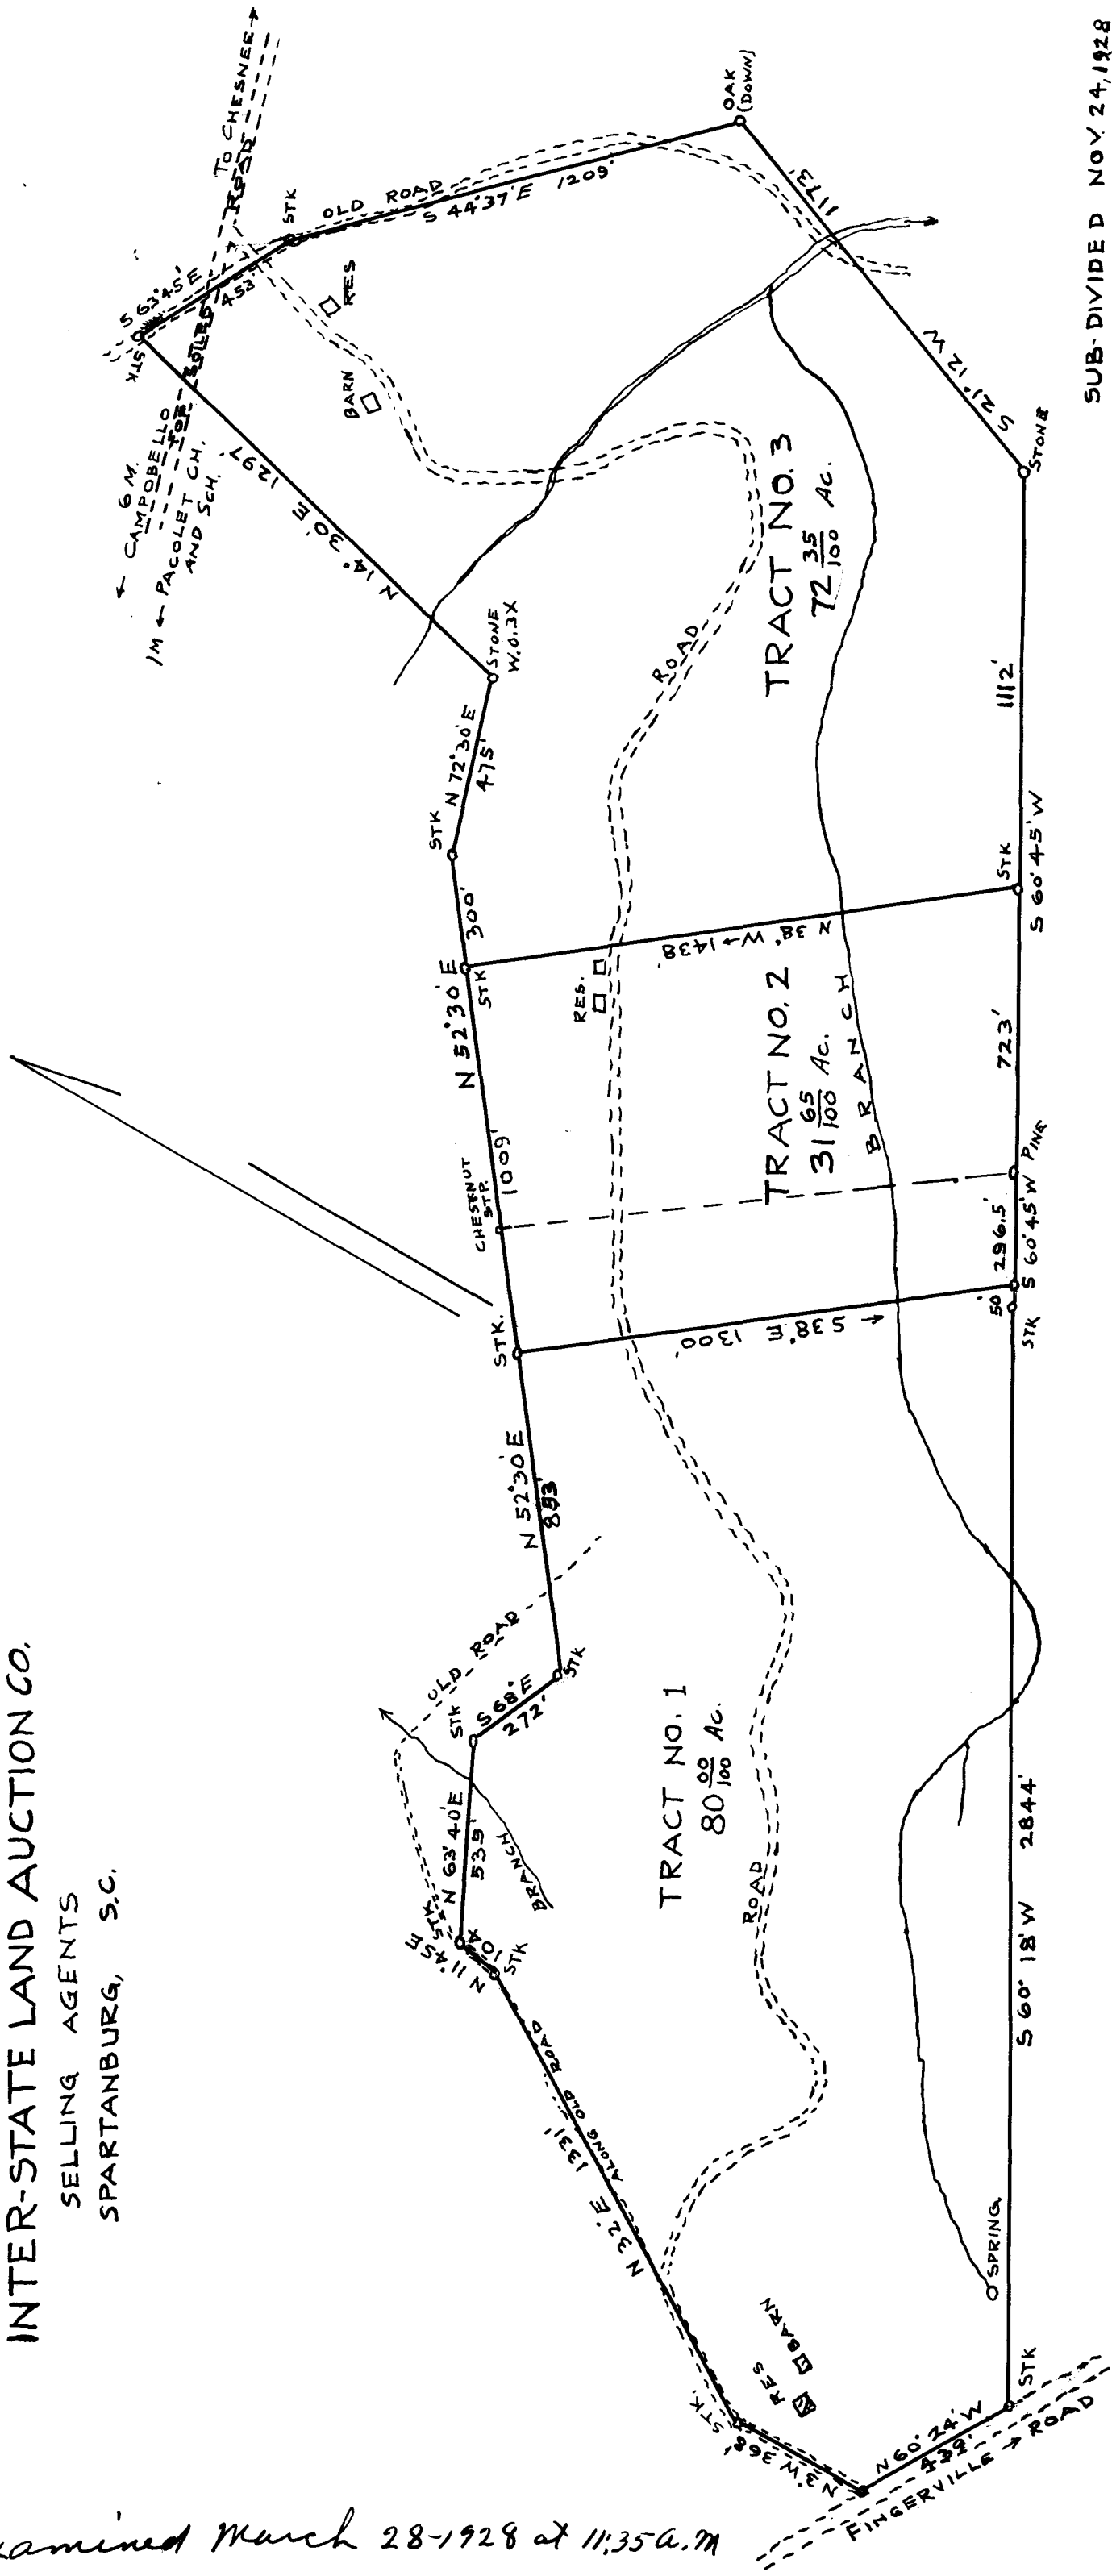

119

EX PARTE  
S. B. EZELL ESTATE

PROPERTY OF  
**S. B. EZELL ESTATE**

FORMERLY  
J. S. WATSON FARM  
SPARTANBURG CO., S. C.  
SCALE 1" = 400'

INTER-STATE LAND AUCTION CO.  
SELLING AGENTS  
SPARTANBURG, S. C.

SUB-DIVIDED NOV 24, 1928  
F. C. WYSE, C. E.  
SPARTANBURG, S. C.  
REF. SURV. BY M. E. JOHNSON 9-1-1896

Registered, Certified & Examined March 28-1928 at 11:35 a.m.