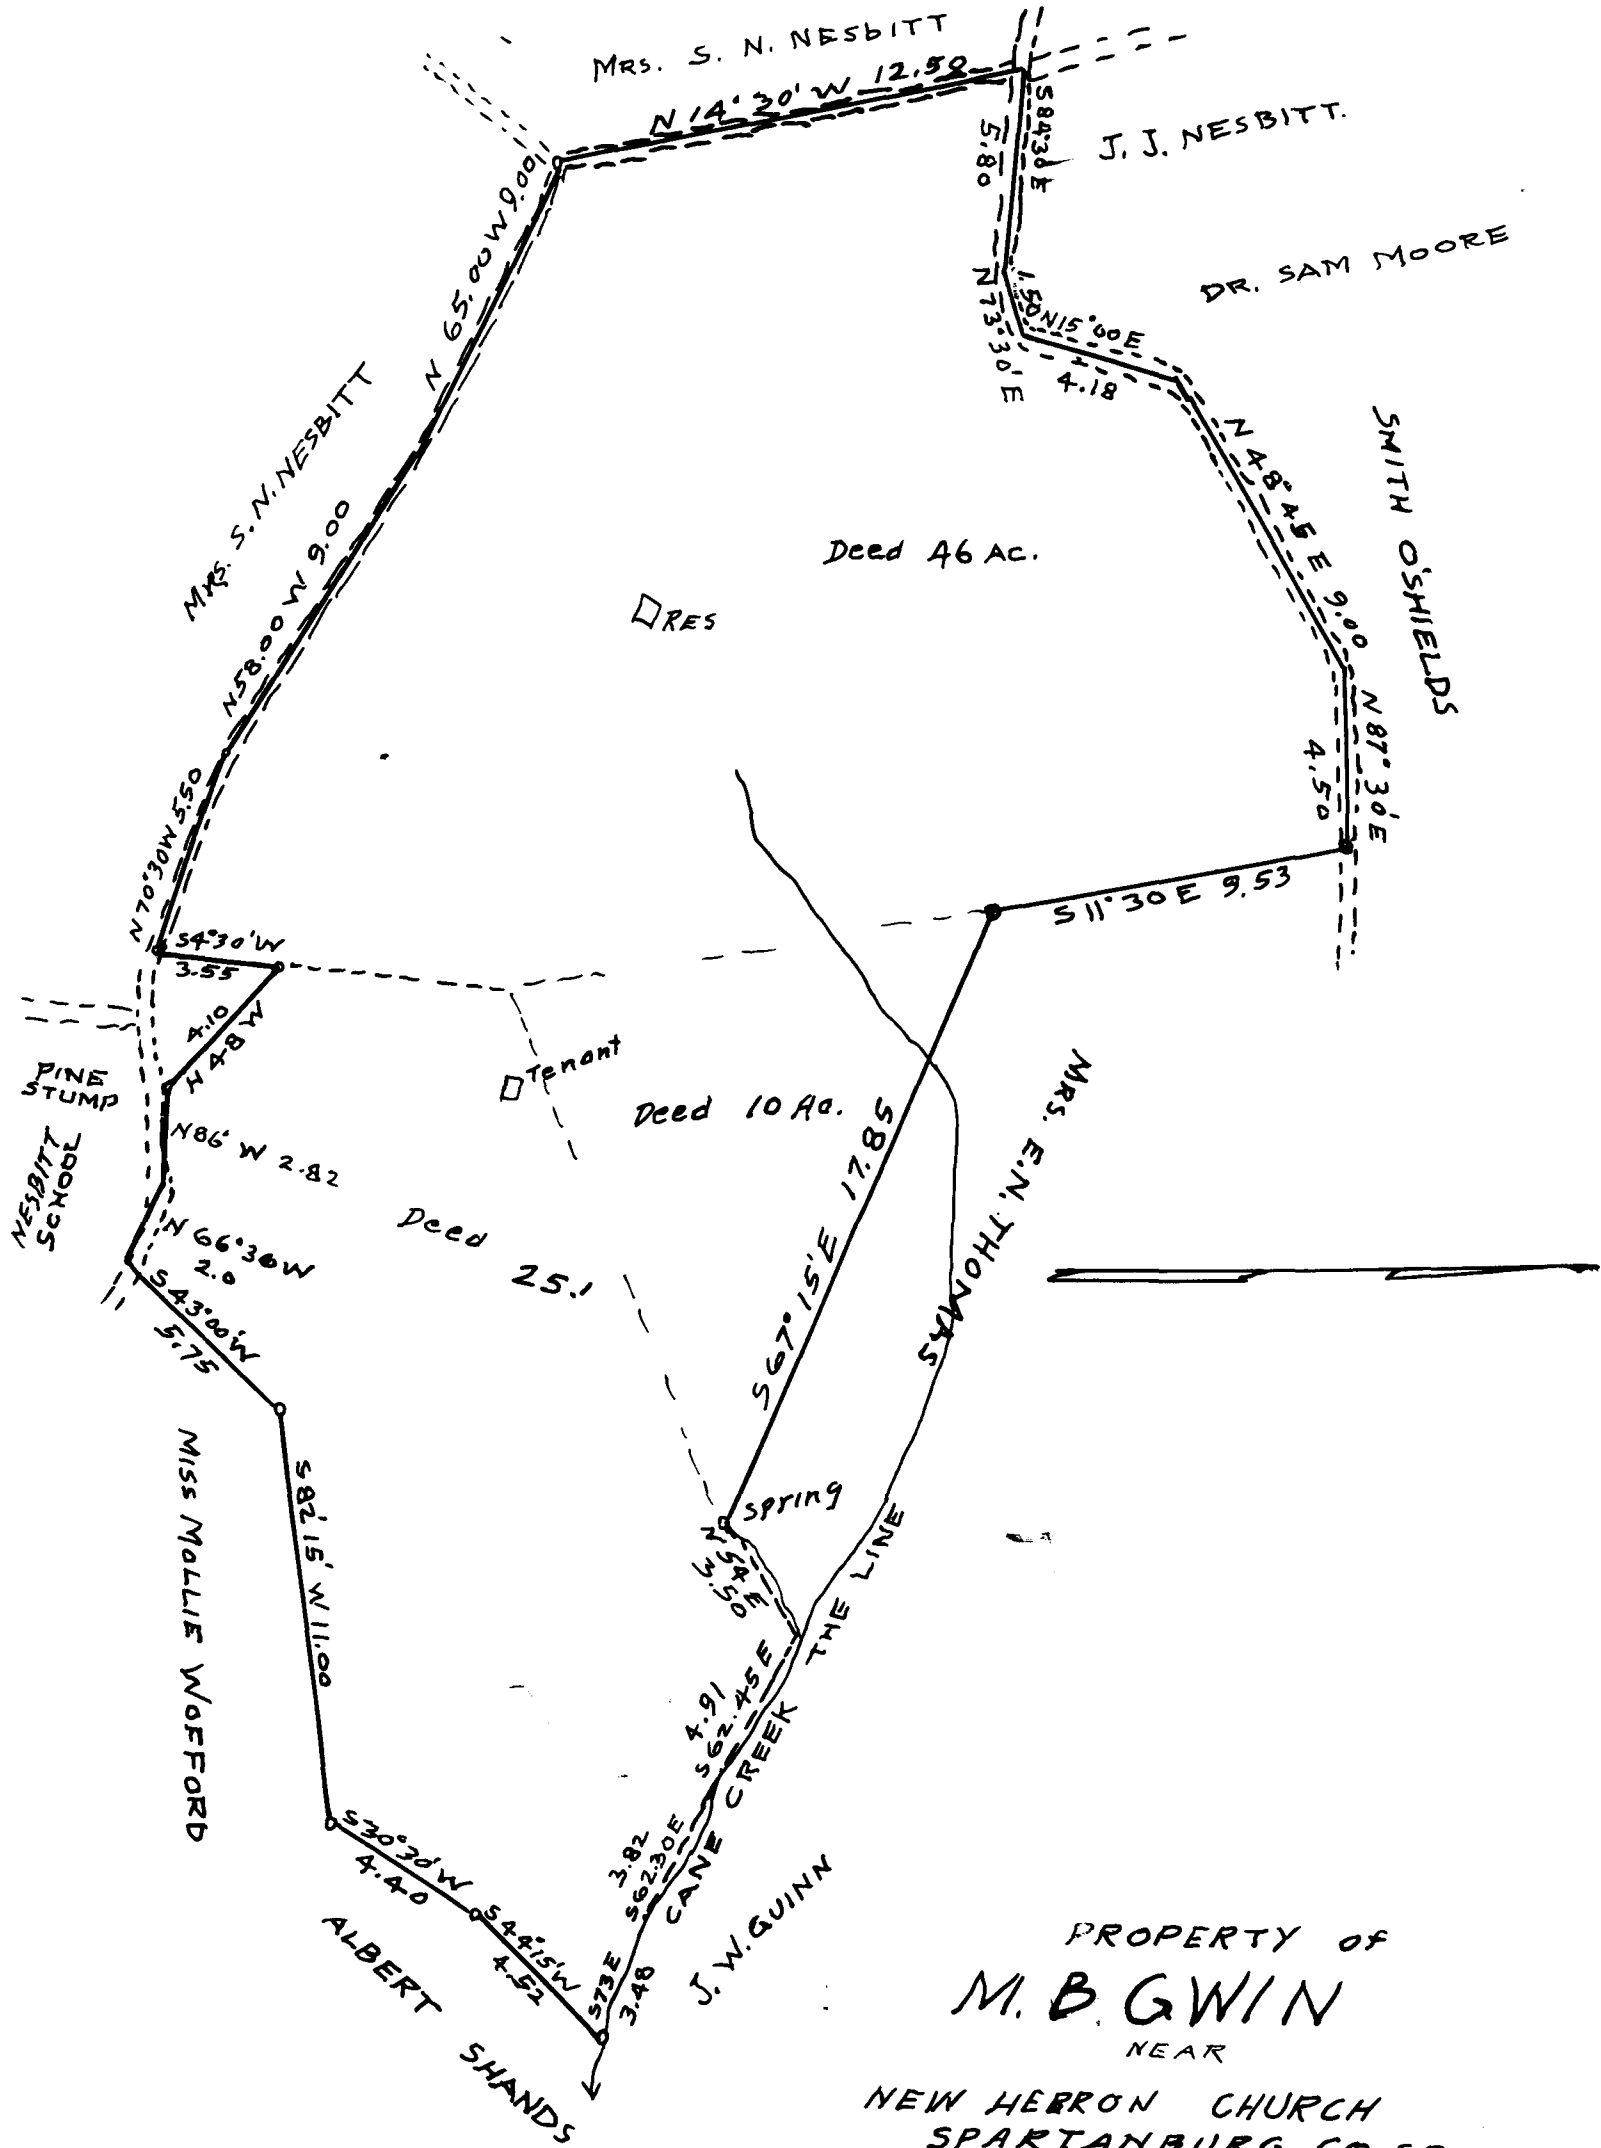

✓ 158

EX PARTE  
M. B. GWIN

PROPERTY OF  
**M. B. GWIN**  
NEAR

NEW HERRON CHURCH  
SPARTANBURG CO. SC.  
46 AC. Tract See Plat by S.G. Anderson 1-11-02  
25 AC. Tract See Plat by J.R. McArthur 3-24-14  
10 AC. Tract See Deed Book 3-X 778  
Revised and Verified Sep. 5-1933  
School Lot cut off

Scale 1" = 5 chs. W.N. Willis, C.E.

Total Acreage from deeds 81.5  
Total check Acreage 81.8.

Registered, Certified & Examined Sept. 25, 1933 at 5:04 P.M.