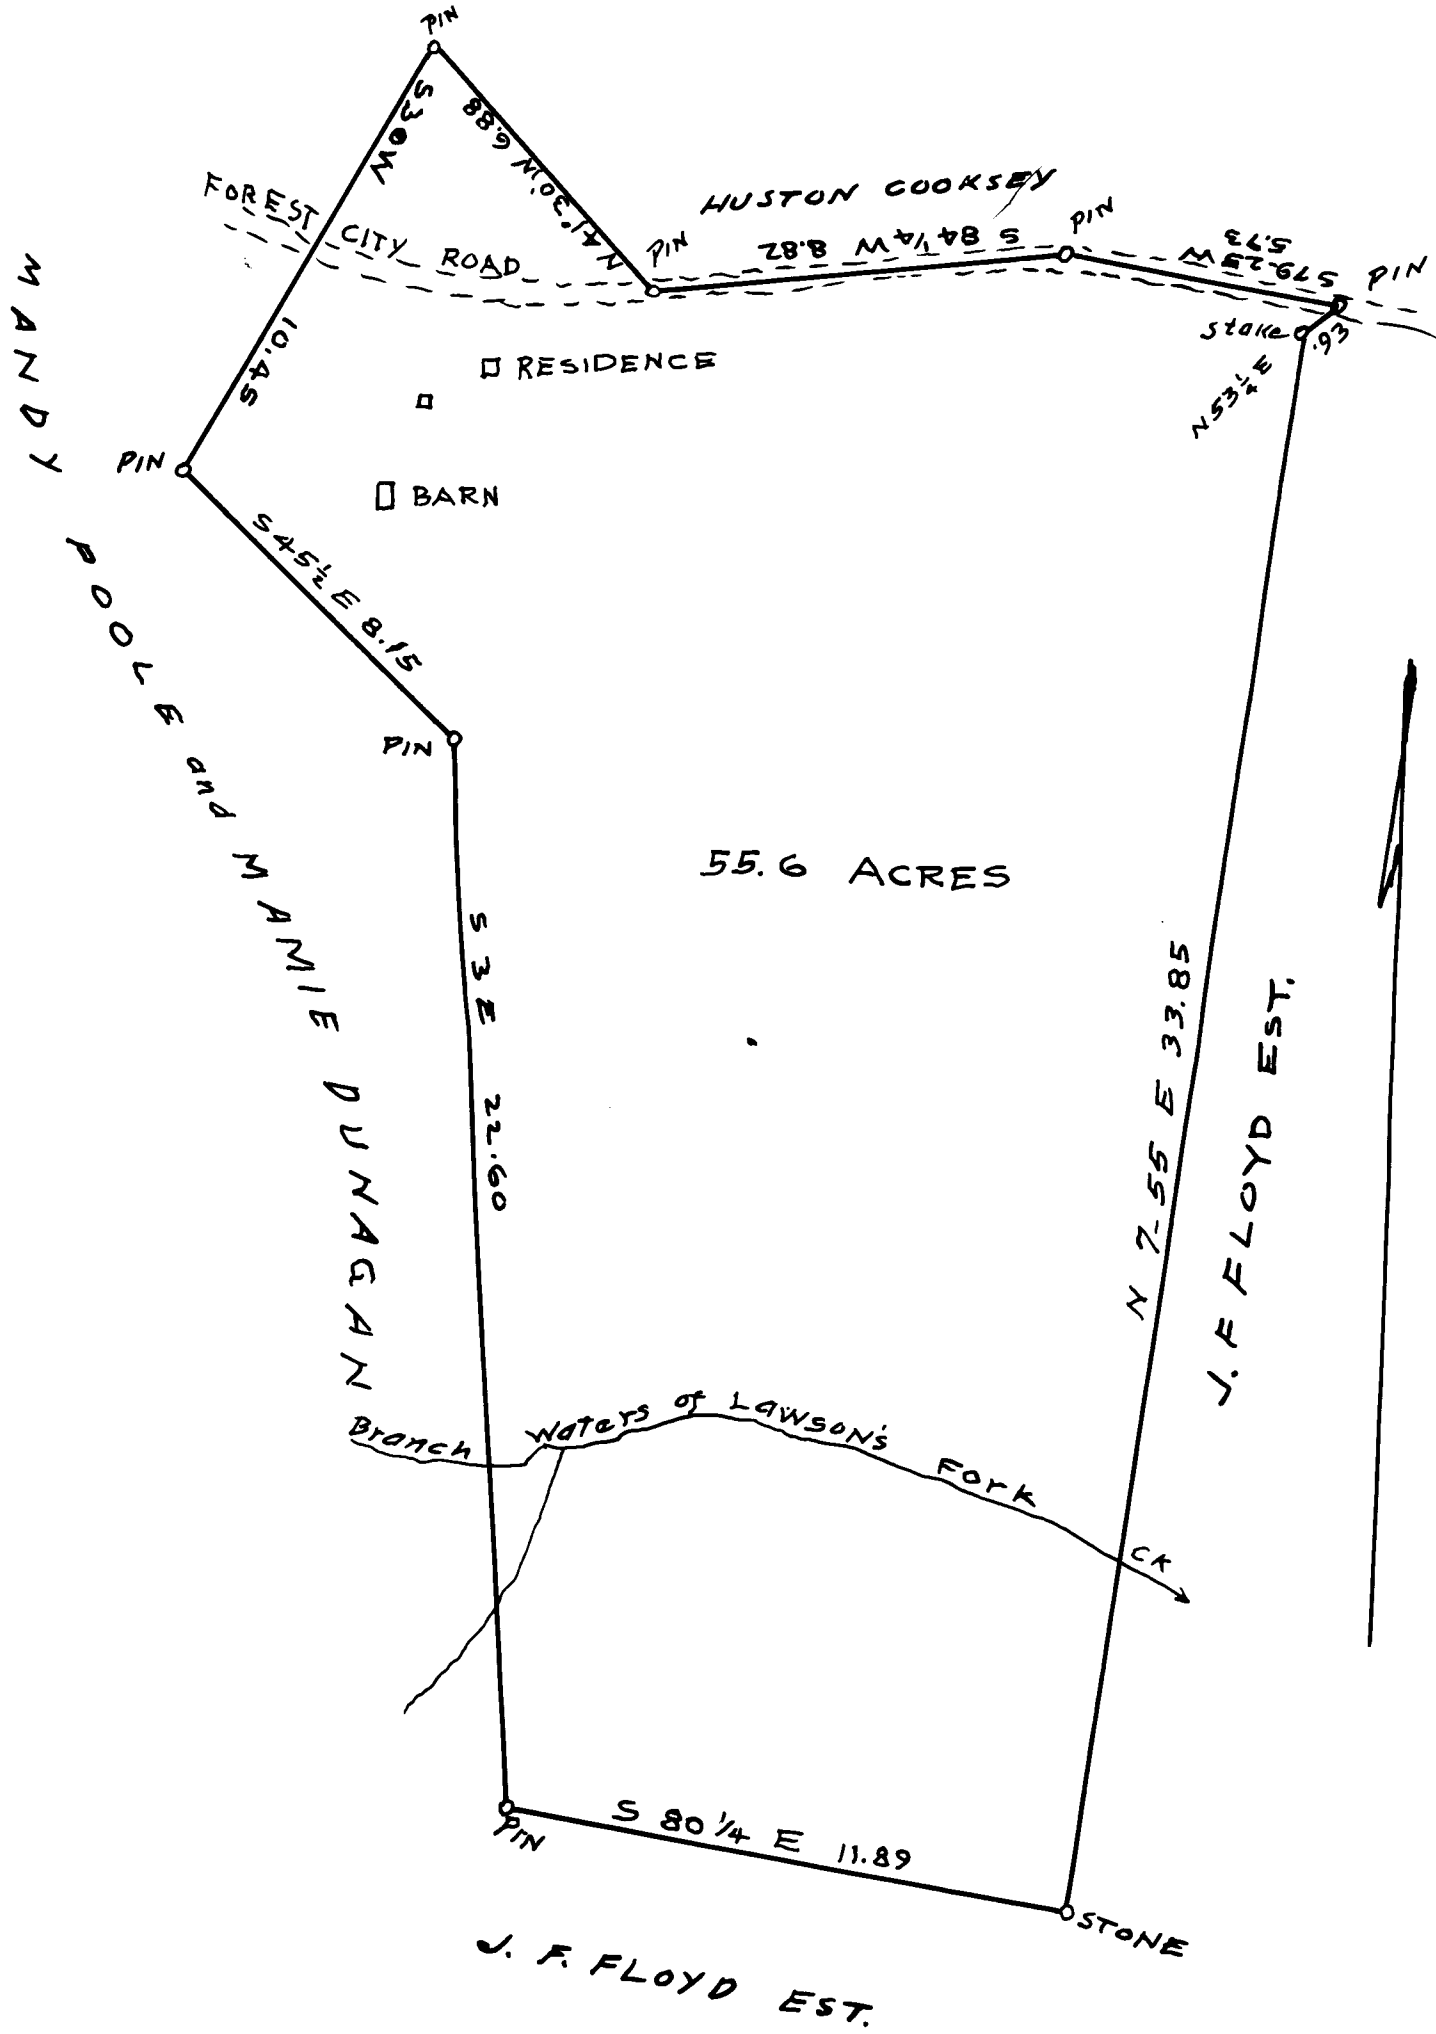

EX PARTE  
W. I. POOLE

55.6 ACRE OF THE N. A. POOLE PLACE  
 NOW PROPERTY OF  
**W. I. POOLE**  
 1/2 MILE EAST OF LIBERTY CHURCH  
 IN SPARTANBURG TOWNSHIP  
 SPARTANBURG COUNTY, S. CAROLINA  
 SURVEYED BY ME DEC. 15 1921  
 NAMES OF PRESENT BOUNDARY OWNERS GIVEN  
 SEPT. 1, 1933