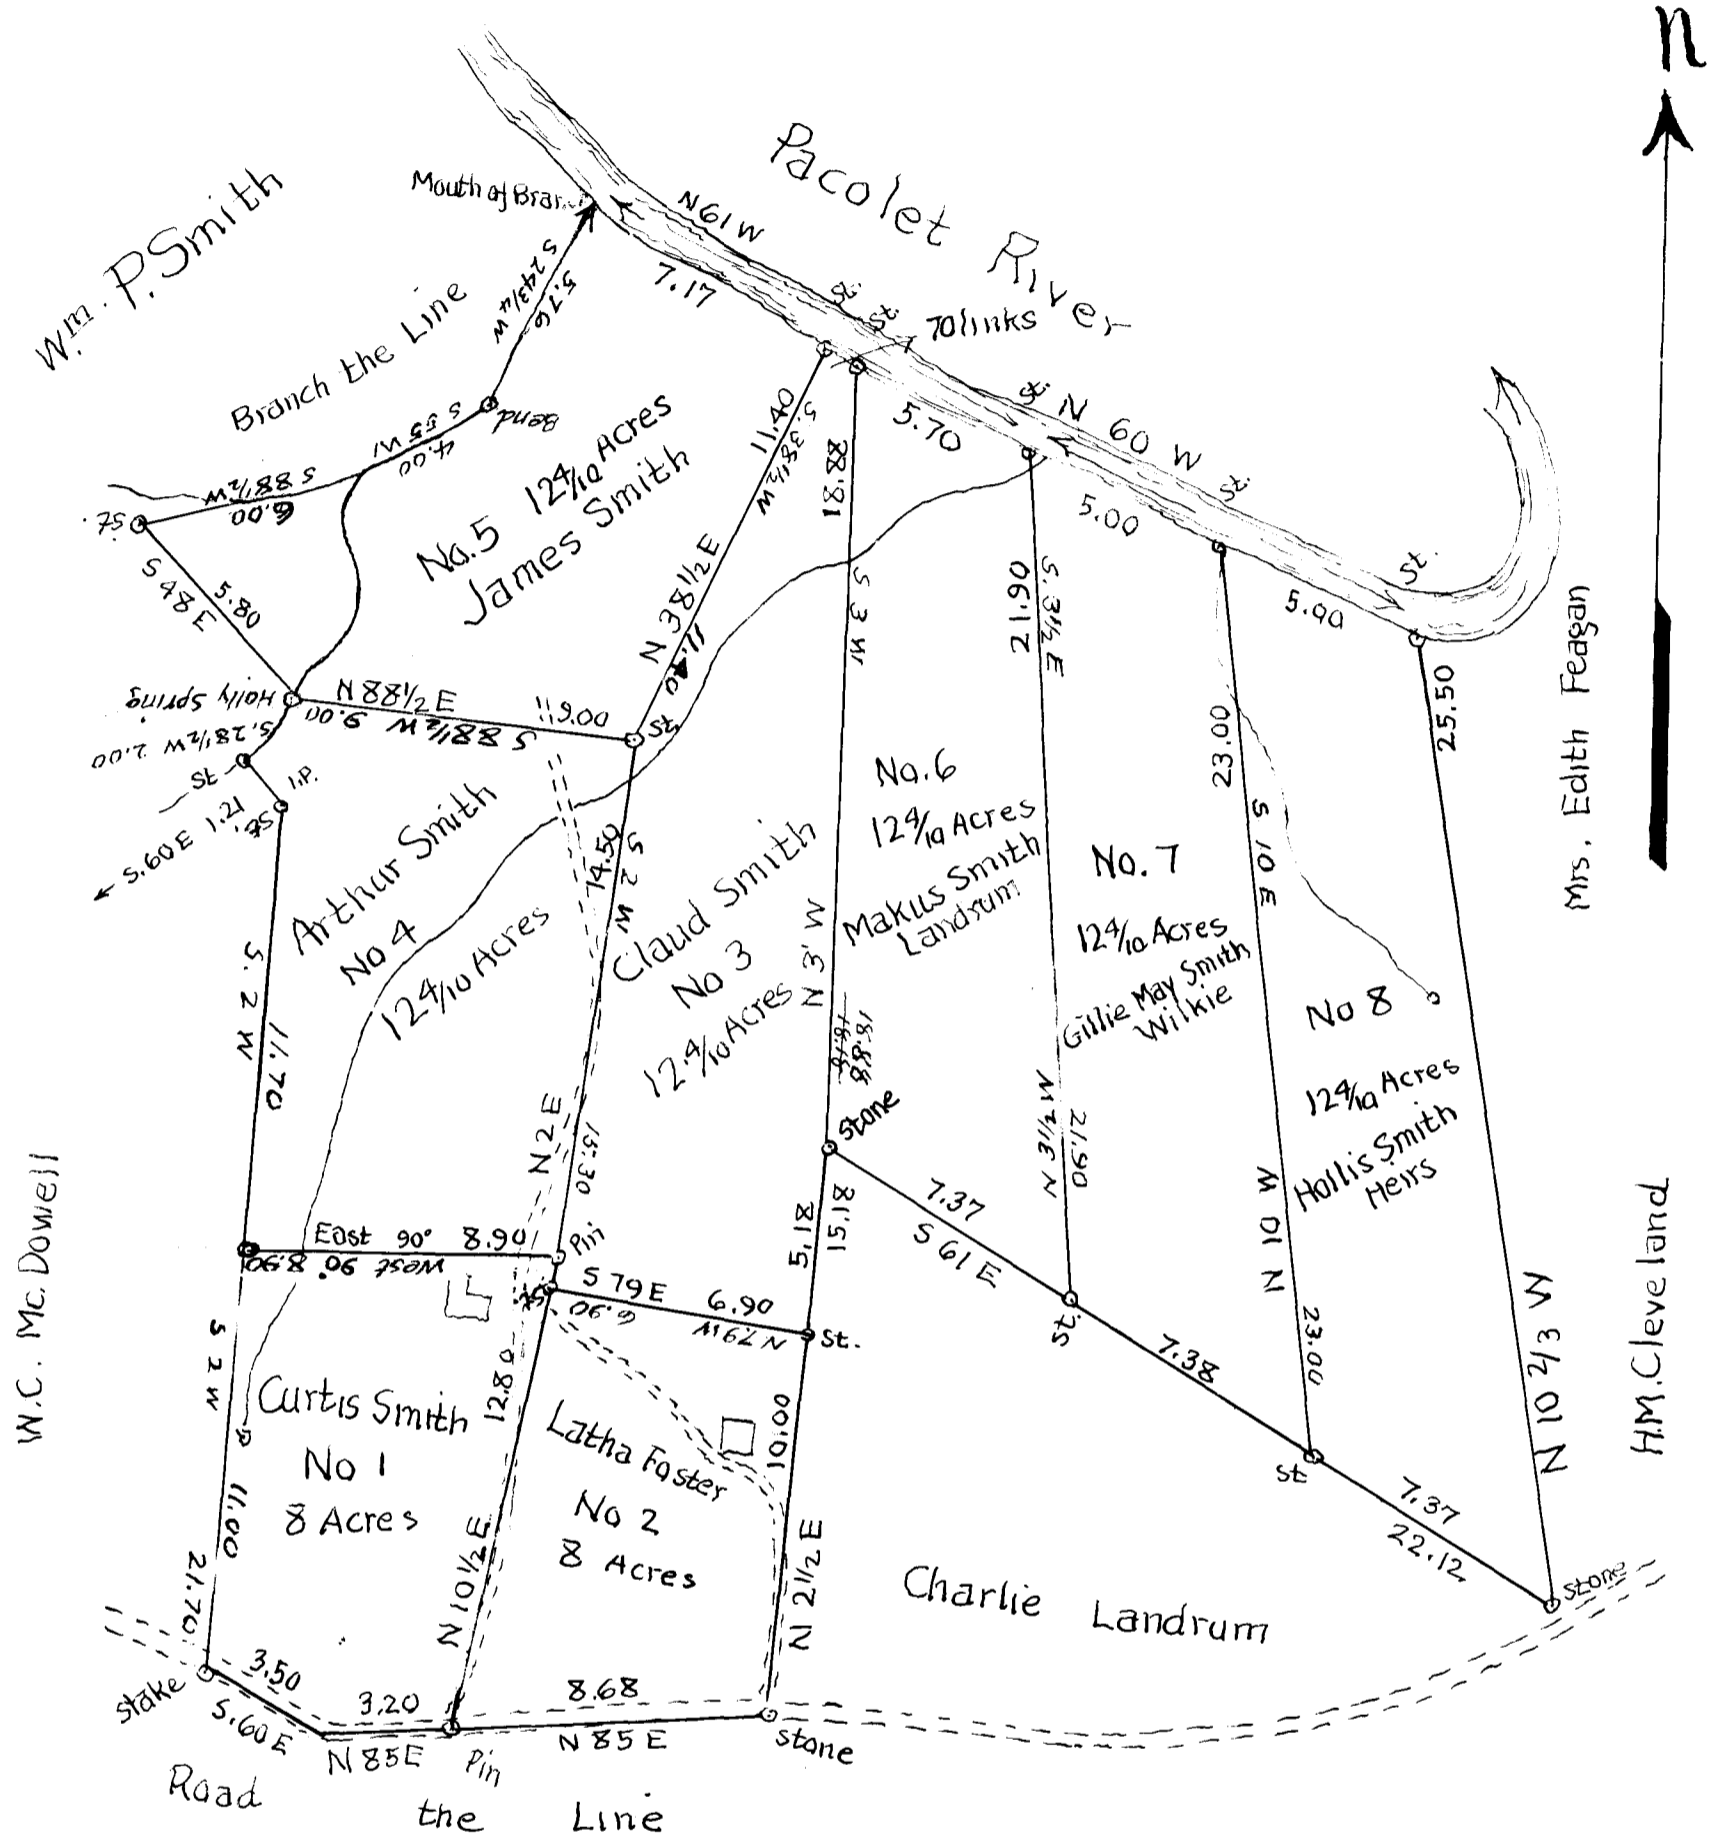

EX PARTE
DOCK SMITH ESTATE
Scale 5 Chains per Inch

Wylie Parris

State of South Carolina }
County of Spartanburg }

The above Plat represents 90¹⁰/₁₀₀ acres of Dock Smith, deceased Estate, near Spartanburg Water Works, Survey and Plat made by me, November 27-30, 1929 at request of Wm P. Smith, Administrator.