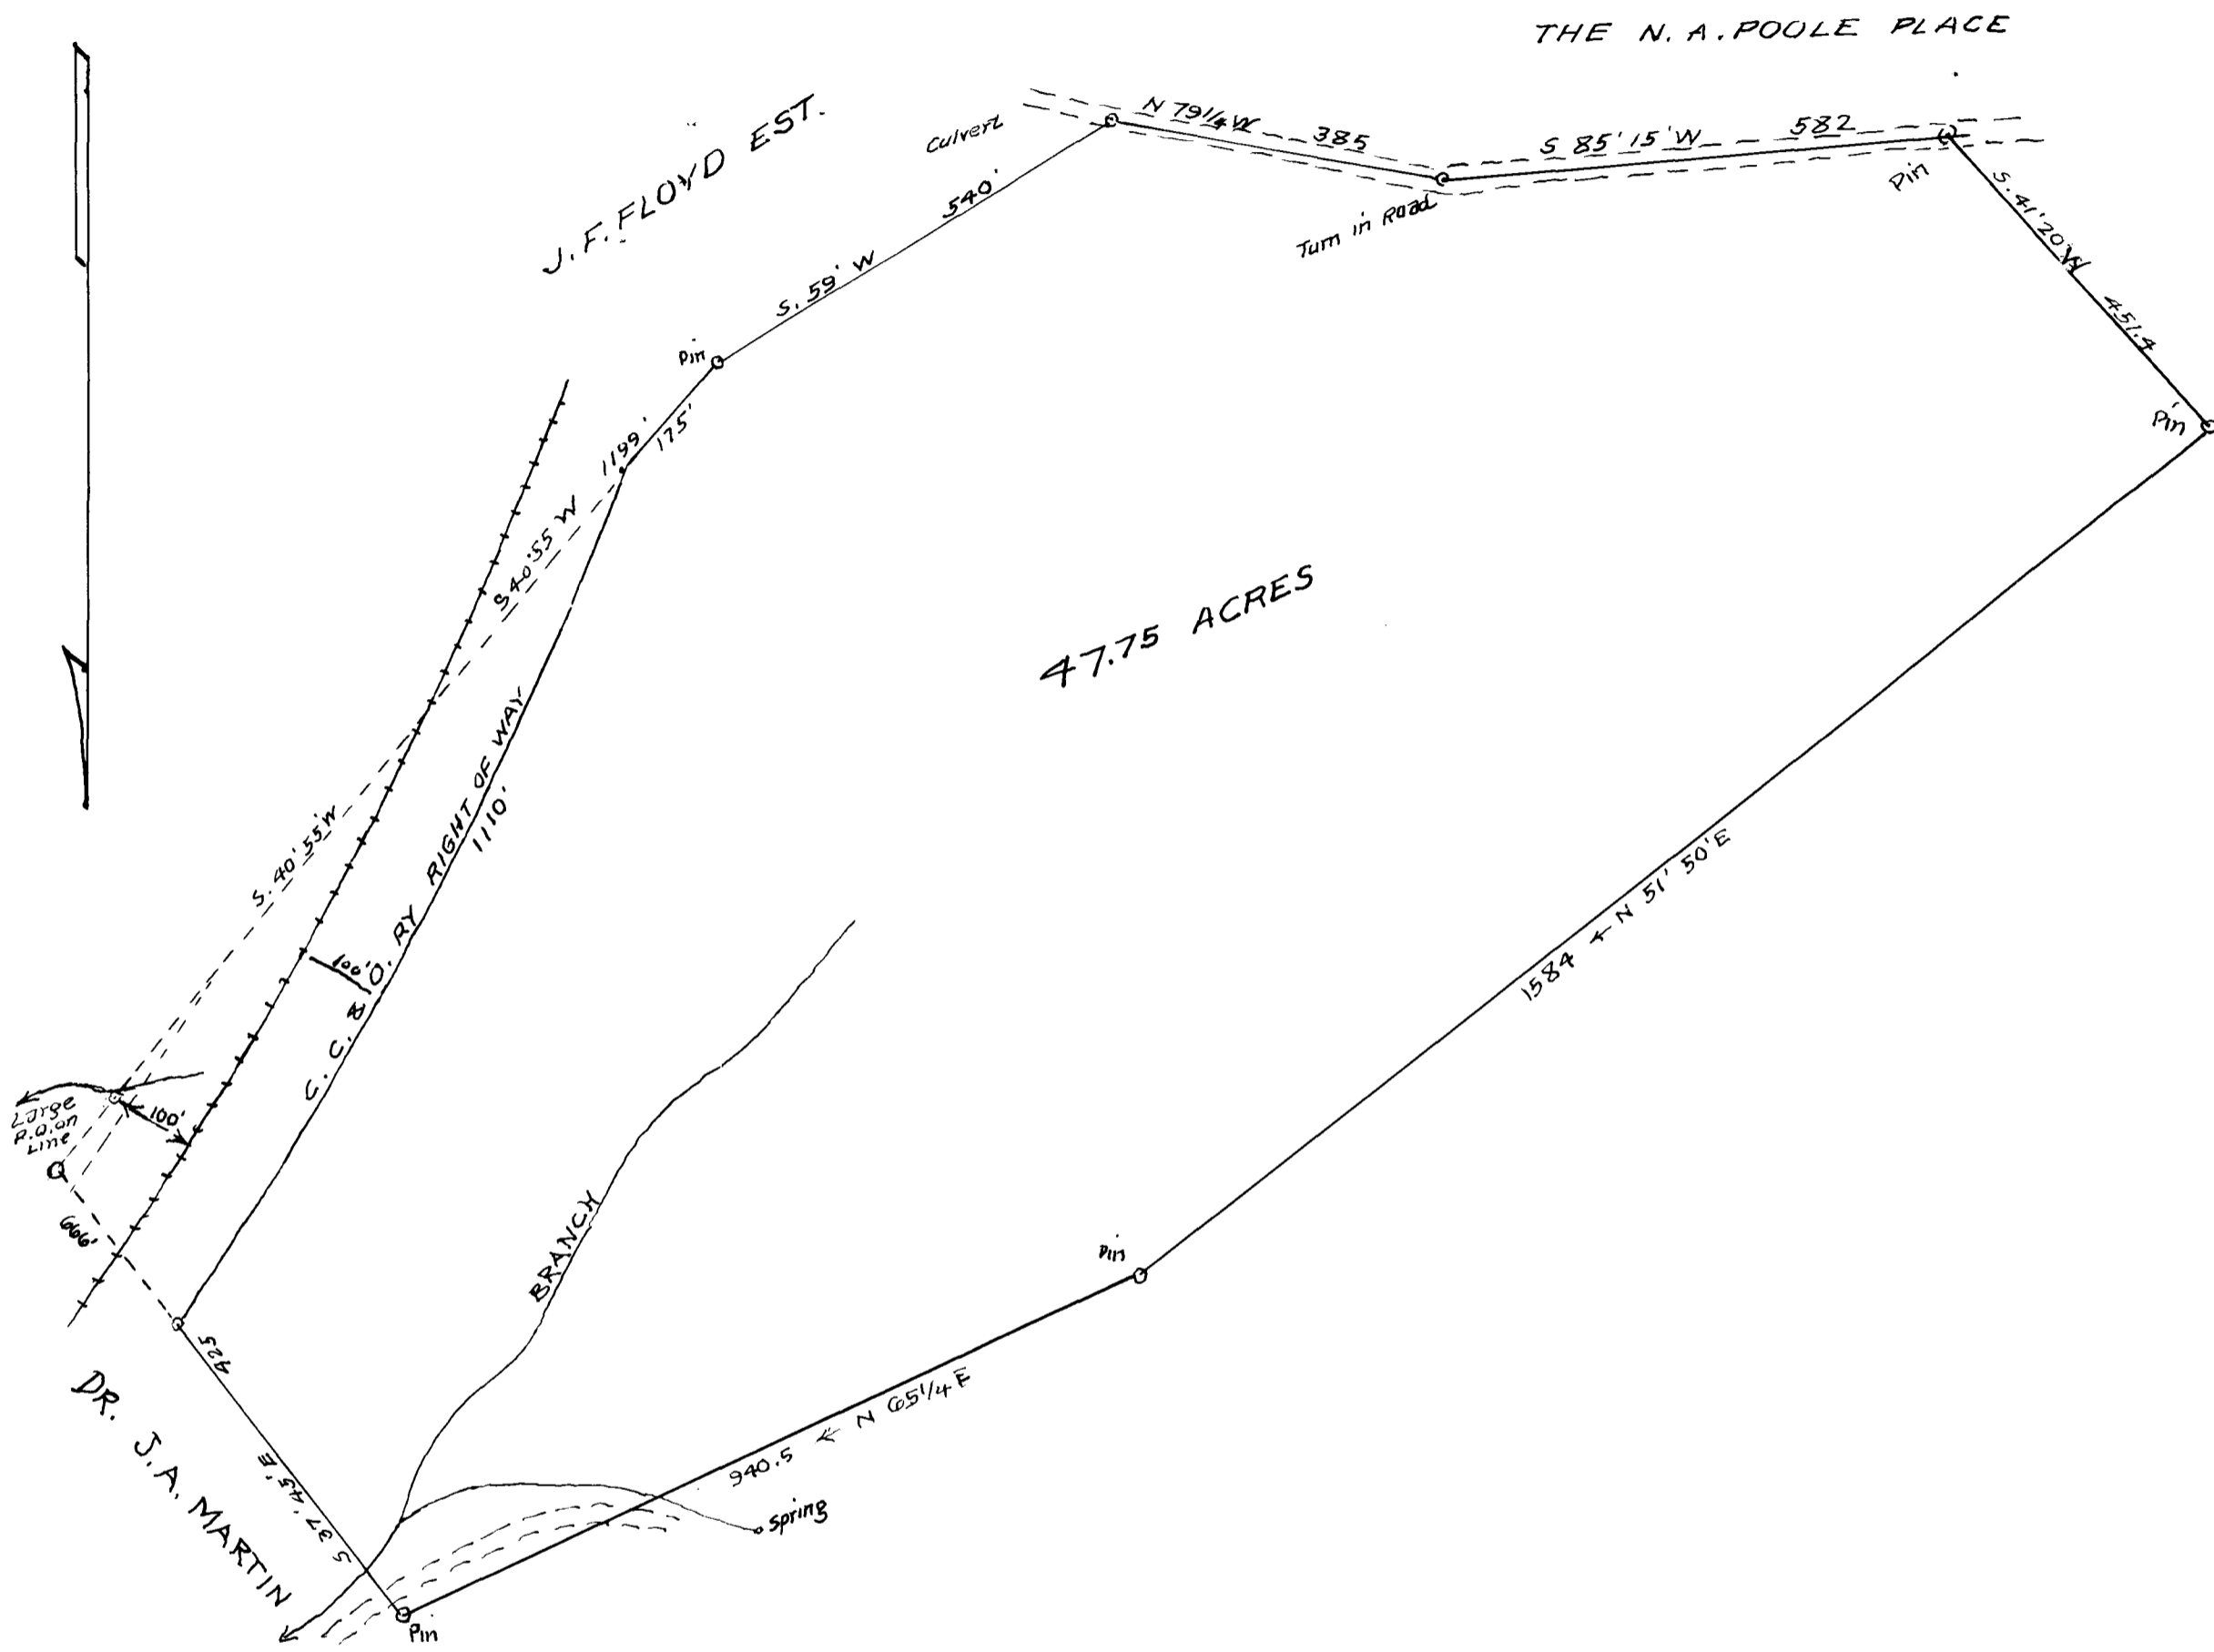

EX PARTE  
MARY LOW

47.75 ACRES

SURVEY AND PLAT OF THE  
 SOUTH EAST PORTION  
 OF THE ADELINE LOWE PLACE  
 PROPERTY OF  
**MARY LOW**  
 NEAR LIBERTY CHURCH  
 IN SPARTANBURG COUNTY, S. CAR.  
 DEC. 6 1930