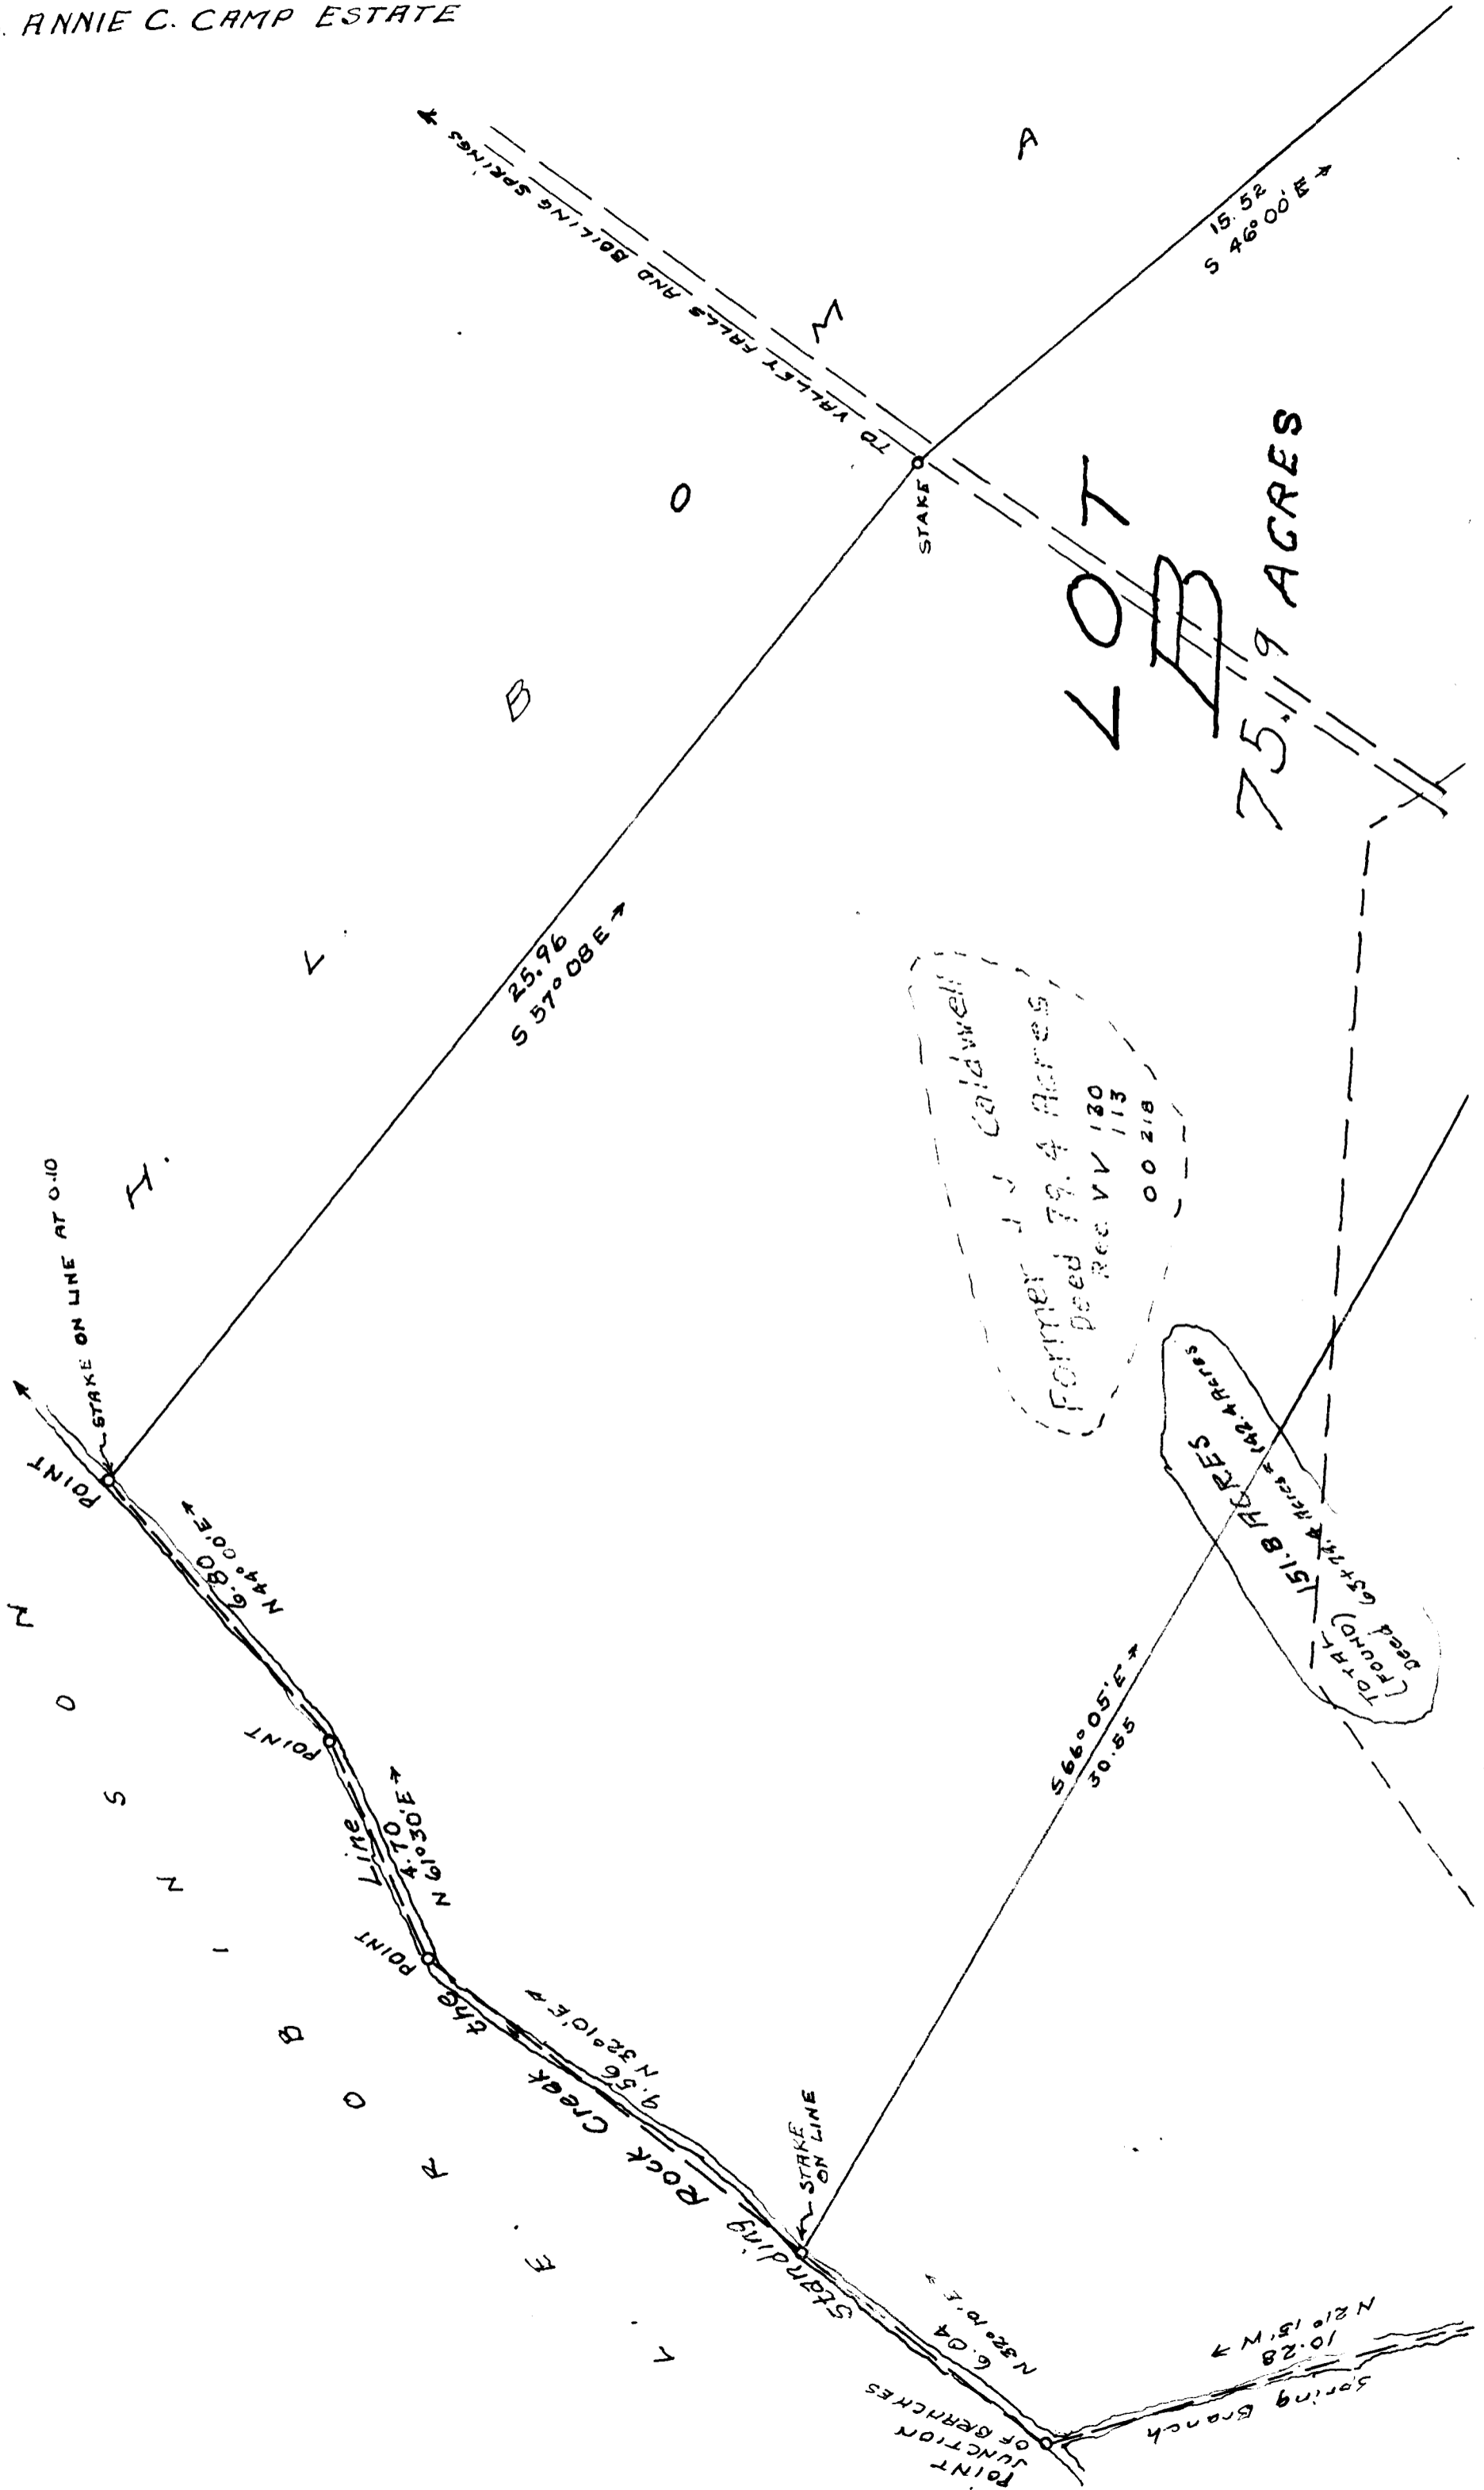

EX PARTE  
MRS. ANNIE C. CAMP ESTATE

R

SURVEY  
PROPERTY  
OF

MRS. ANNIE C. CAMP ESTATE  
SPARTANBURG COUNTY, S.C.  
Formerly Cooper Lands

AUG. 13, 1930 9<sup>th</sup> NOV. 28 1930

H. STRIBLING, C. E.

Scale 1 Inch = 3 Chains

FIELD C. B. VASS

(Former J. S. COOPER  
Decd. 63 1/2 Acres  
Rec. LK 385)

LOT A  
75.9 ACRES

Registered, Certified and examined January 26, 1931 at 11:33 a.m.

Mag Mer Aug 1930 used  
10° West of True Mer.