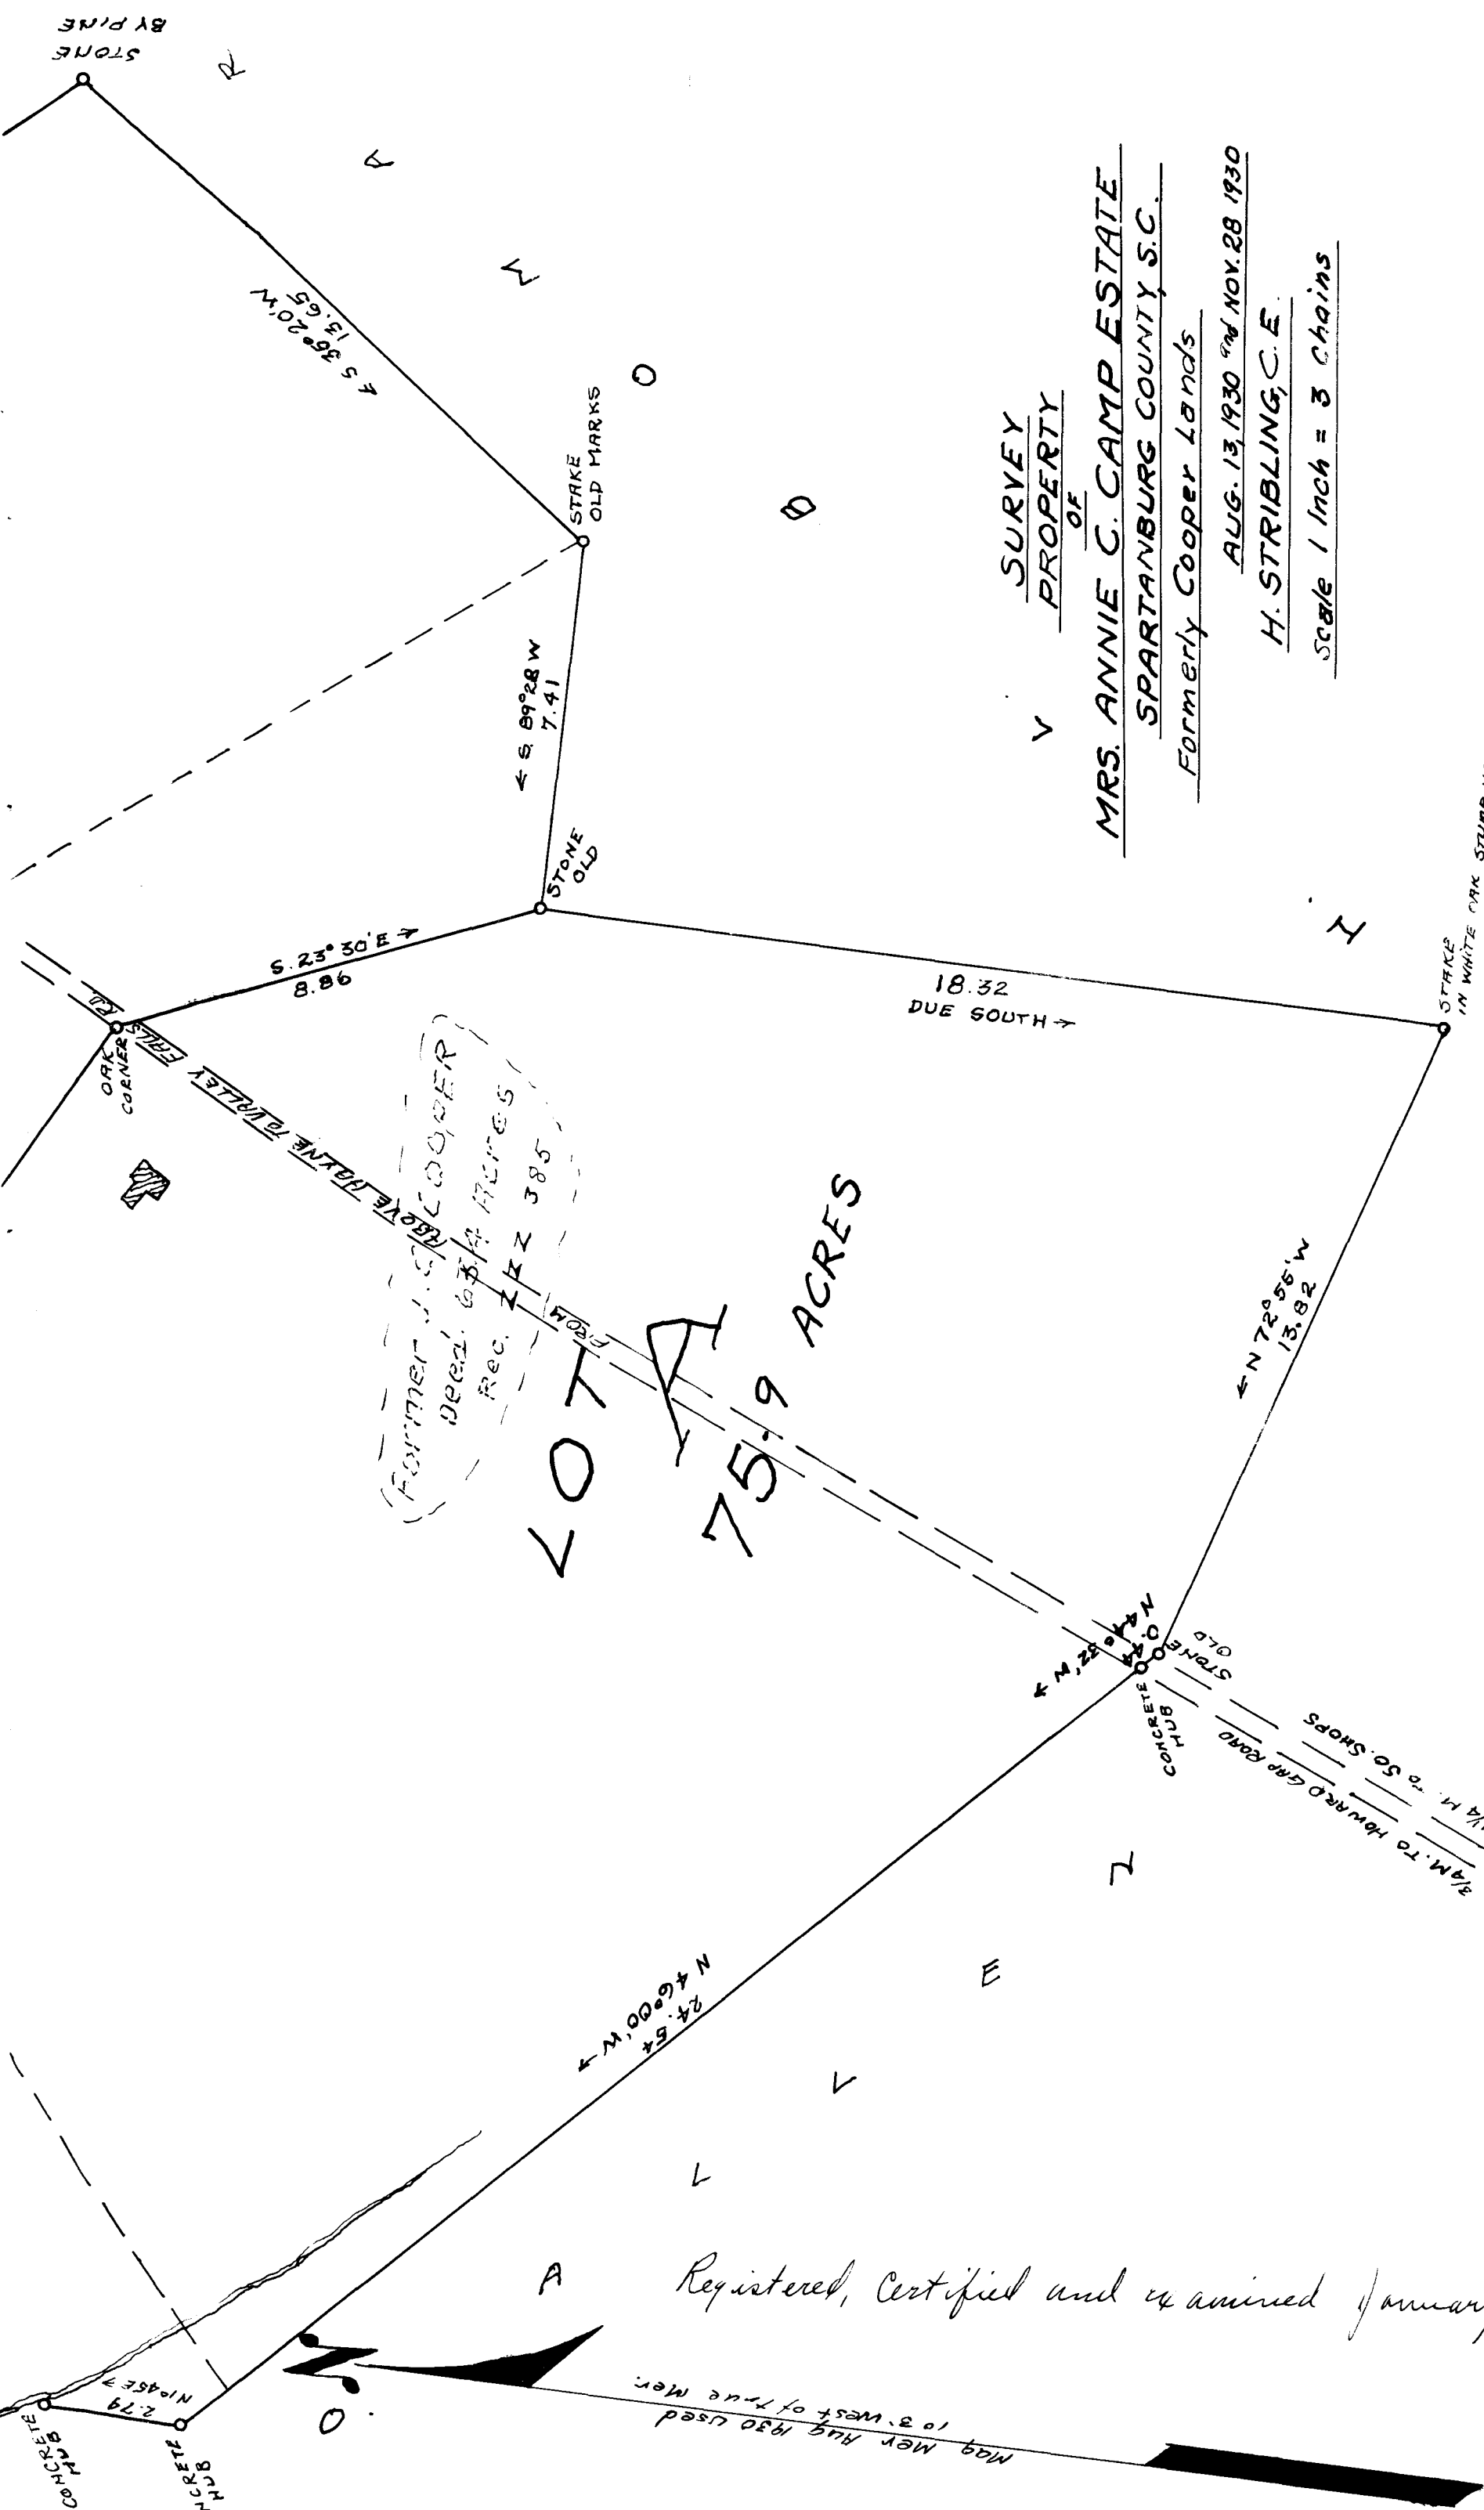

EX PARTE  
MRS. ANNIE C. CAMP ESTATE

R

SURVEY  
PROPERTY  
OF

MRS. ANNIE C. CAMP ESTATE  
SPARTANBURG COUNTY, S.C.  
Formerly Cooper Lands

AUG. 13, 1930 9<sup>th</sup> NOV. 28 1930

H. STRIBLING, C. E.

Scale 1 Inch = 3 Chains

FIELD C. B. VASS

(Former J. S. COOPER  
Decd. 63 1/2 Acres  
Rec. LK 385)

LOT A  
75.9 ACRES

Registered, Certified and examined January 26, 1931 at 11:33 a.m.

Mag Mer Aug 1930 used  
10° West of True Mer.