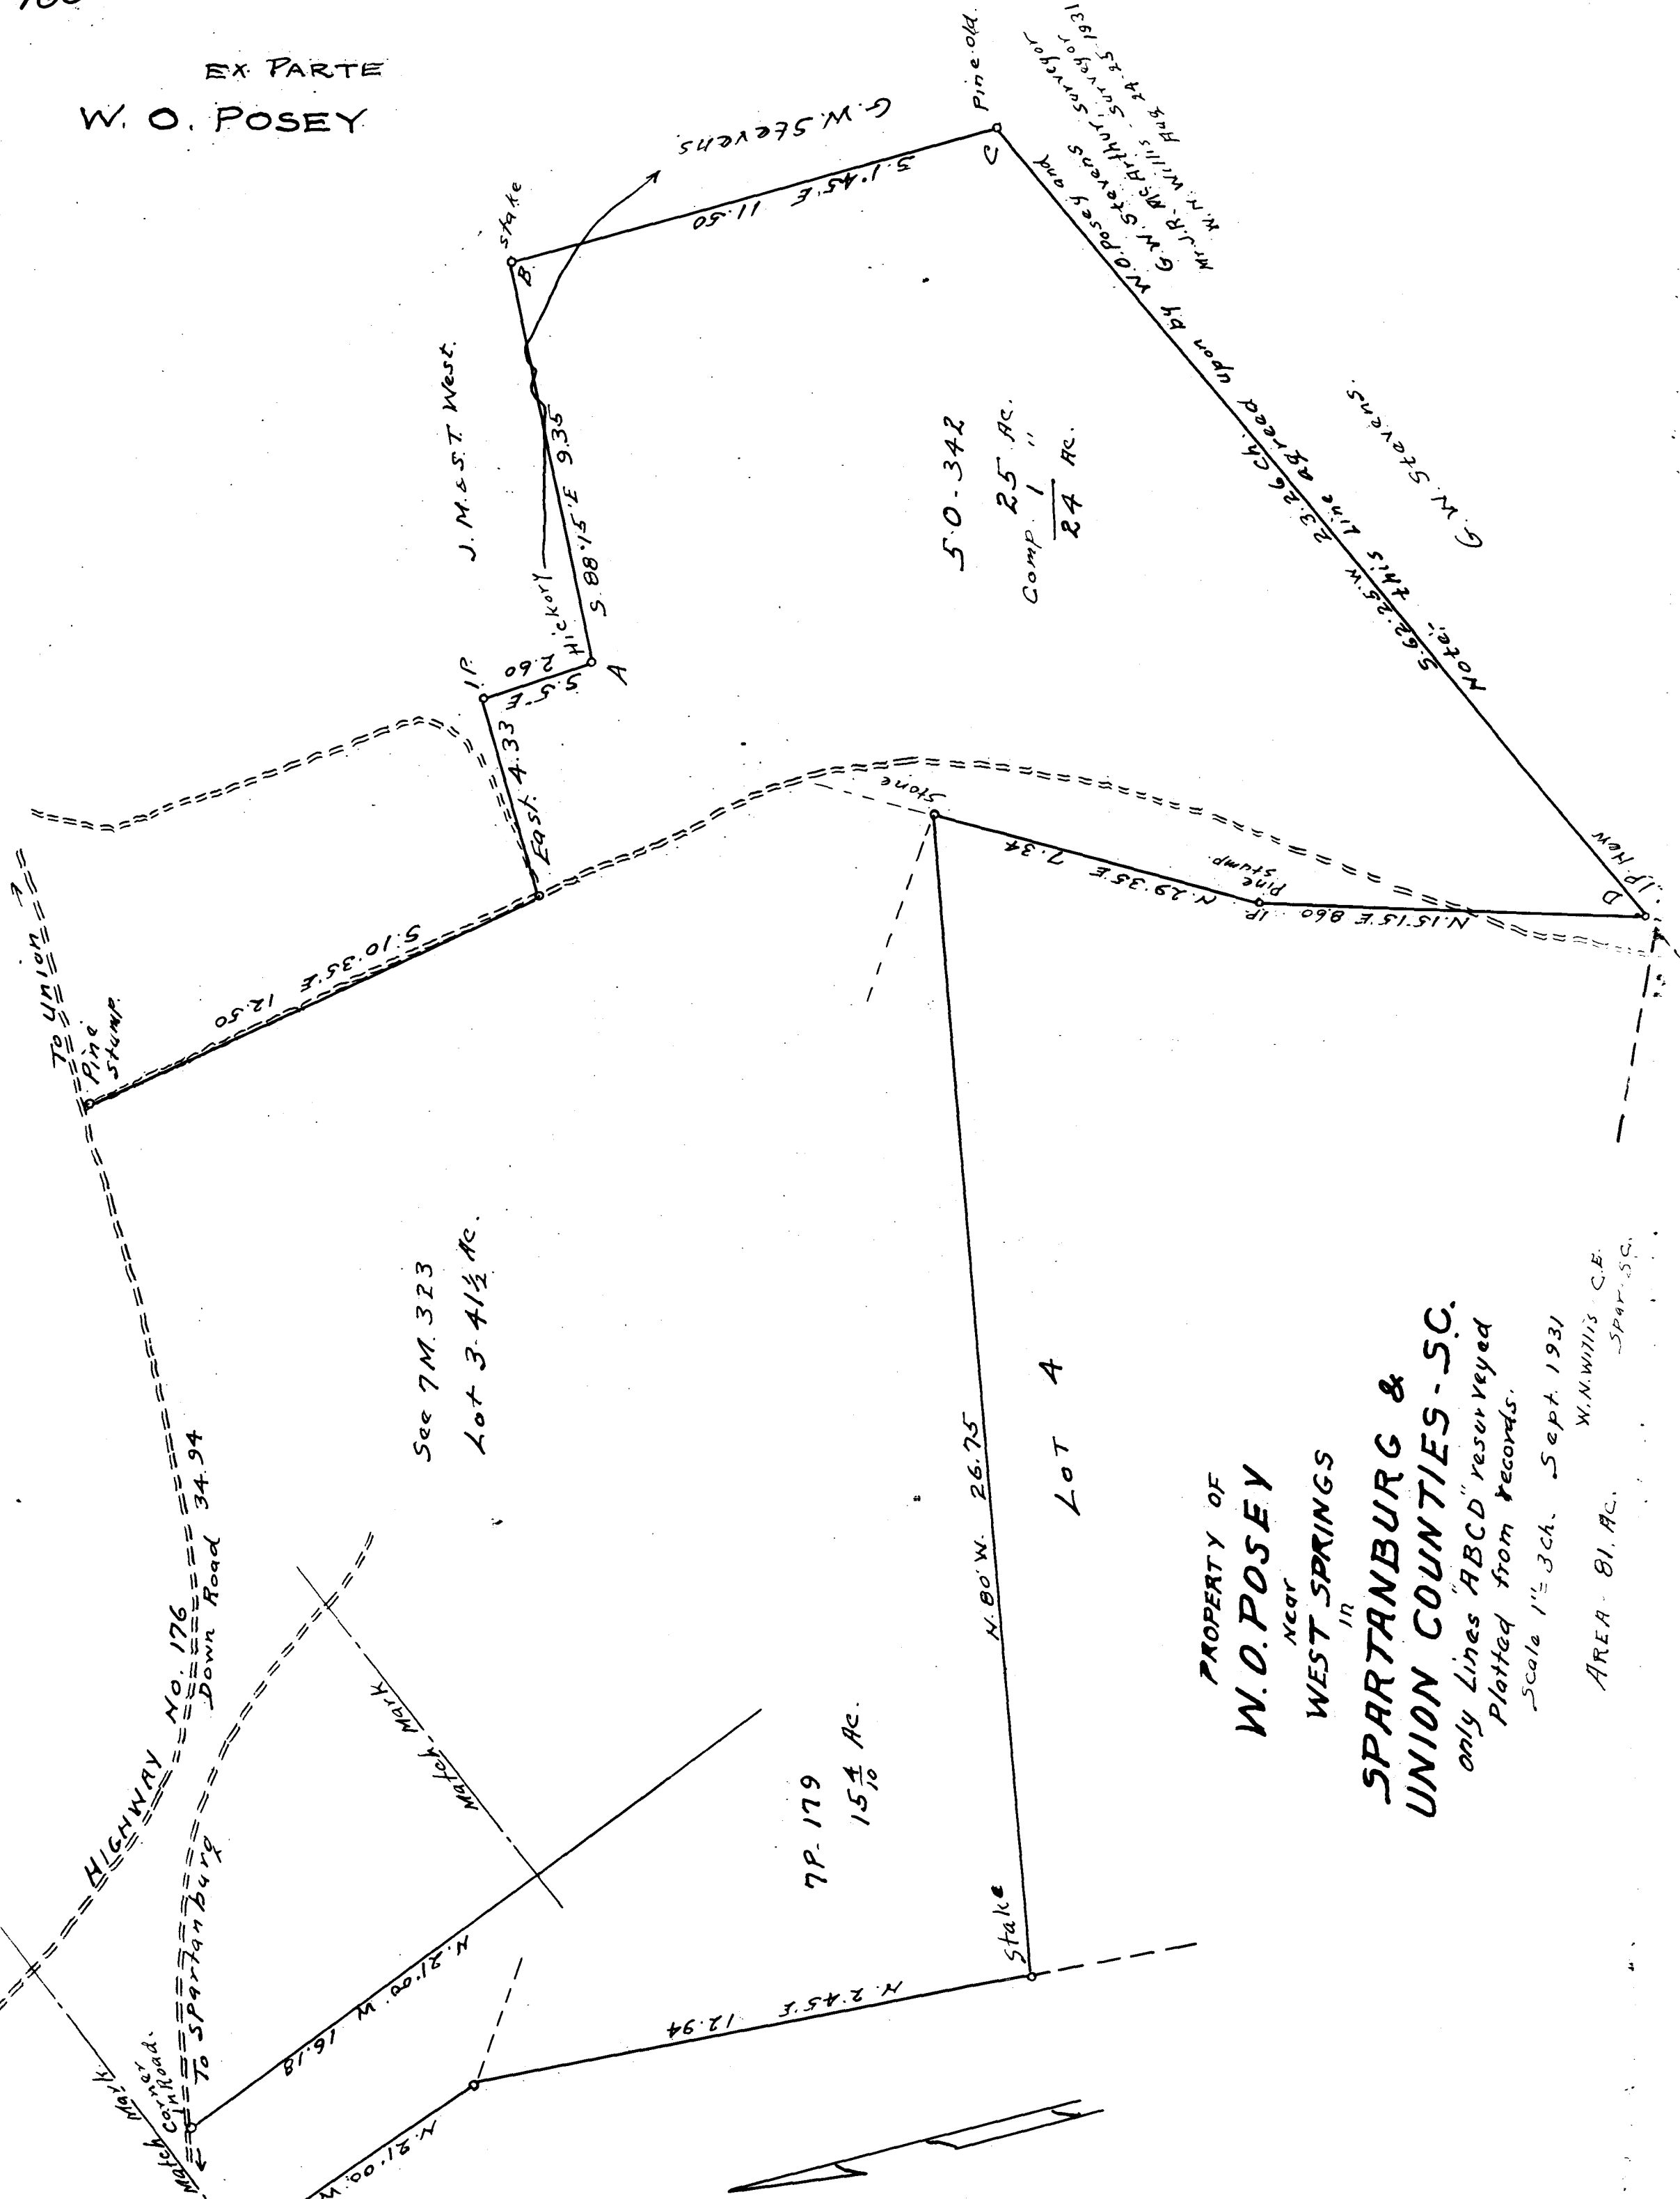

EX PARTE
W. O. POSEY

PROPERTY OF
W. O. POSEY

NEAR
WEST SPRINGS

IN
**SPARTANBURG &
UNION COUNTIES - S.C.**

only Lines "ABCD" resurveyed
Platted from records.

Scale 1" = 3ch. Sept. 1931

W.M. WILLIS, C.E.
SPARTANBURG, S.C.

AREA - 81. AC.

Registered, Certified & Examined Oct. 15-1931 at 11:07 a.m.