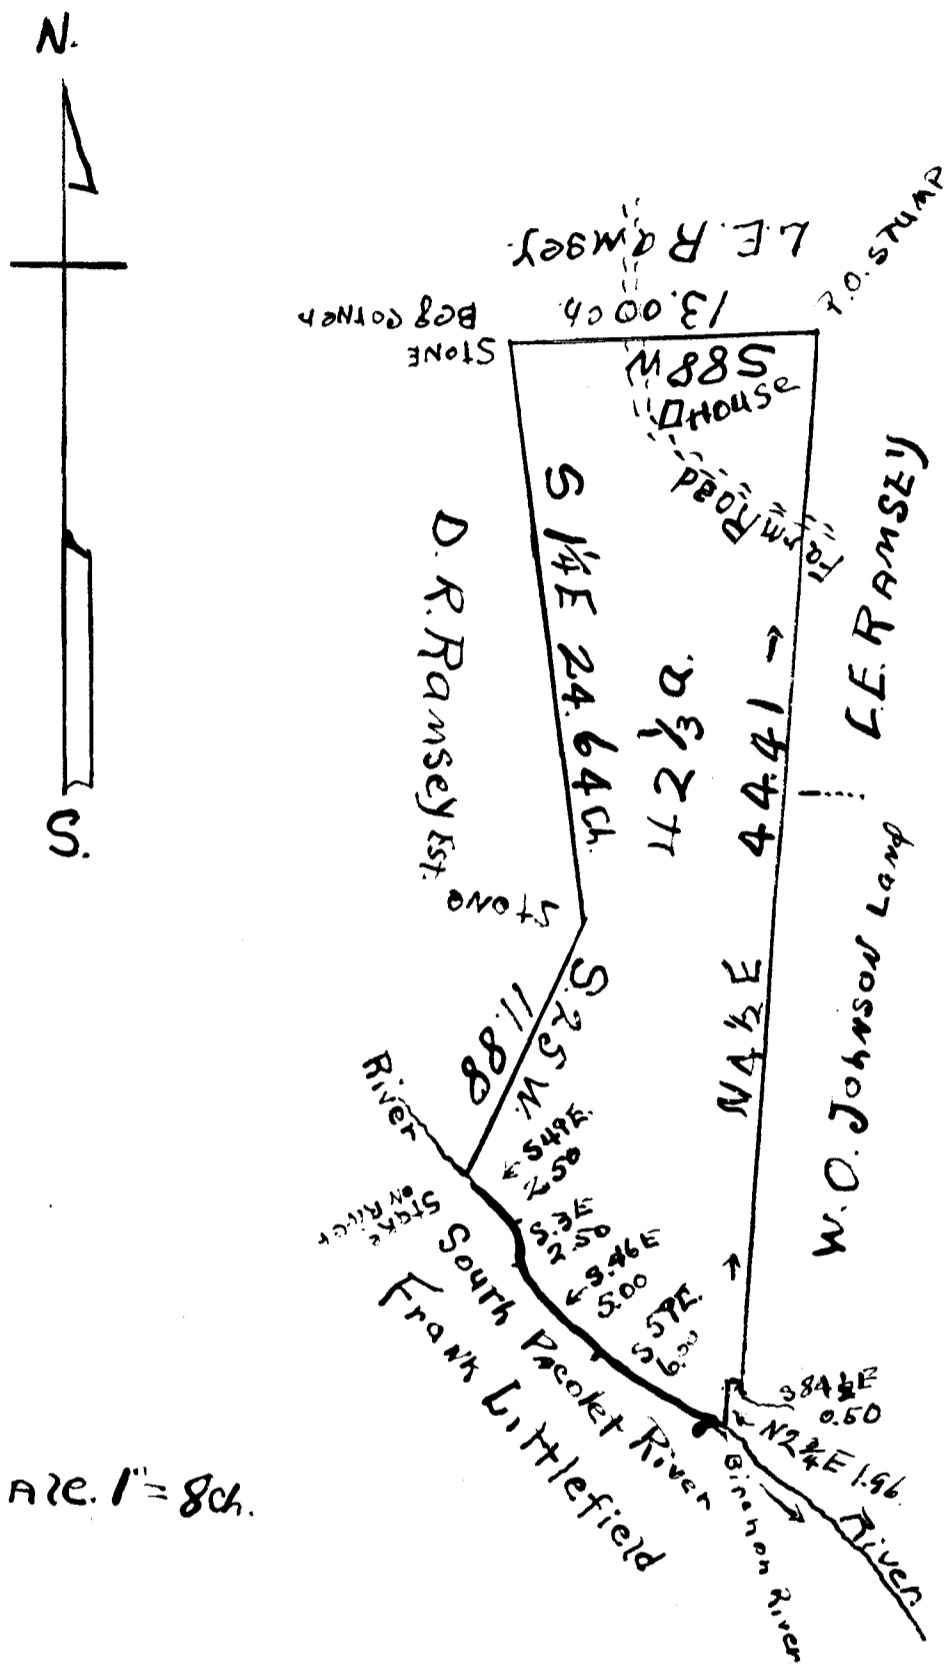

EX PARTE
 MRS. LULA C. McDowell

SCALE 1" = 80 ch.

The Above Plat is a True Representation of
 Mrs. LULA C. McDowell's Land in NEW PROSPECT
 SCHOOL DISTRICT, INMAN RED. Campobello. TOWN-
 SHIP, S. PARTANBURG COUNTY, South Carolina, as
 Surveyed by me the 29th Day of AUGUST 1933.

D.N. LOFTIS
 Surveyor

Registered, Certified and Examined Nov. 21, 1941 at 10:51 A.M.