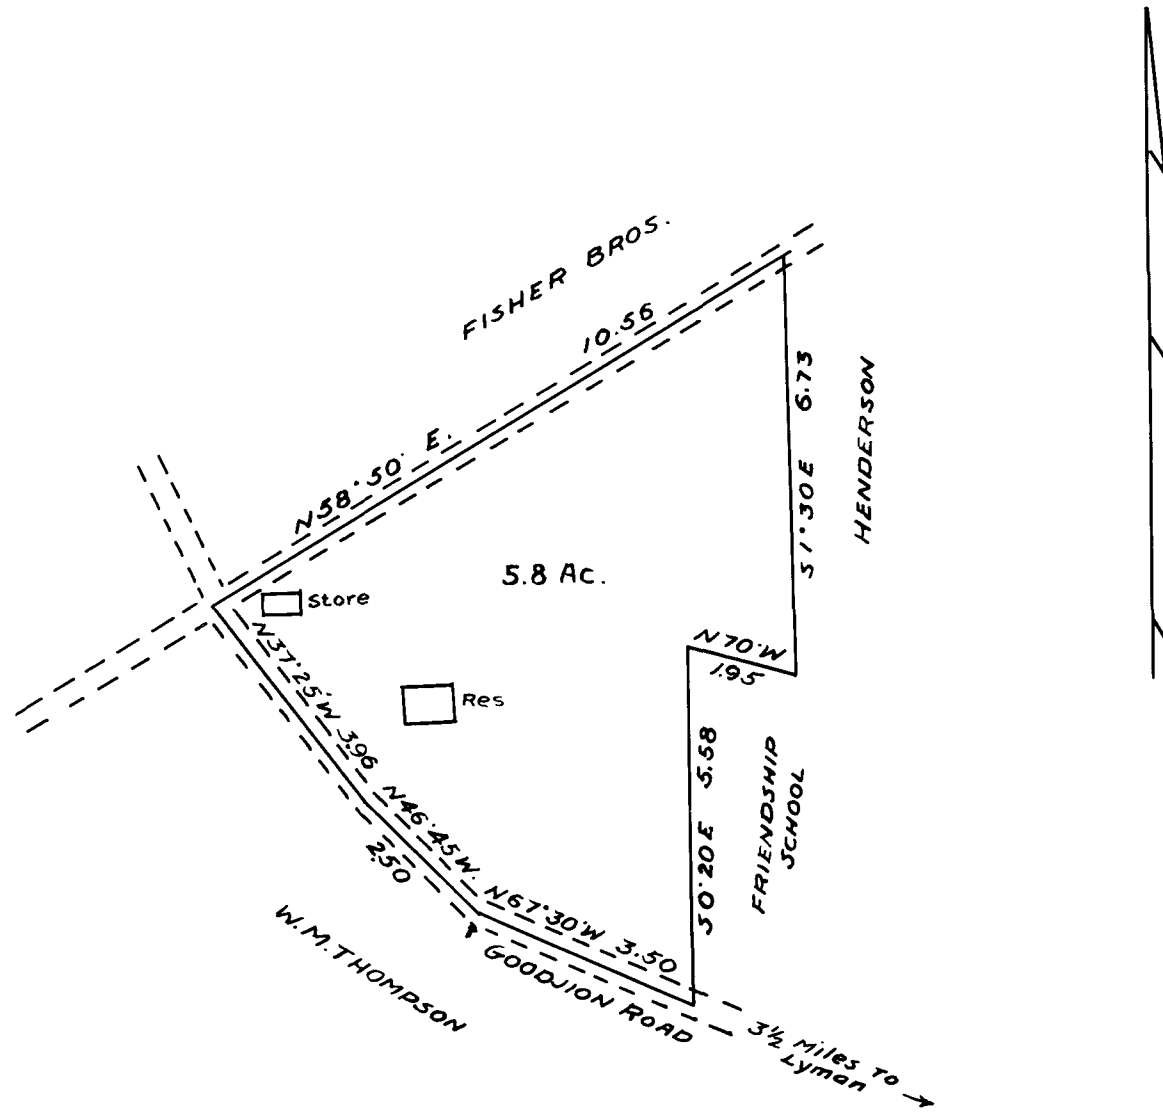

EX PARTE
BESSIE L. WINGO

PROPERTY OF
BESSIE L. WINGO
 AT FRIENDSHIP CHURCH
 SPARTANBURG CO S.C.
 Scale 1" = 3chs.
 May 21, 1934
 W.N. Willis C.E.

Registered, Certified & Examined June 2 - 1934 at 3:09 P.M.