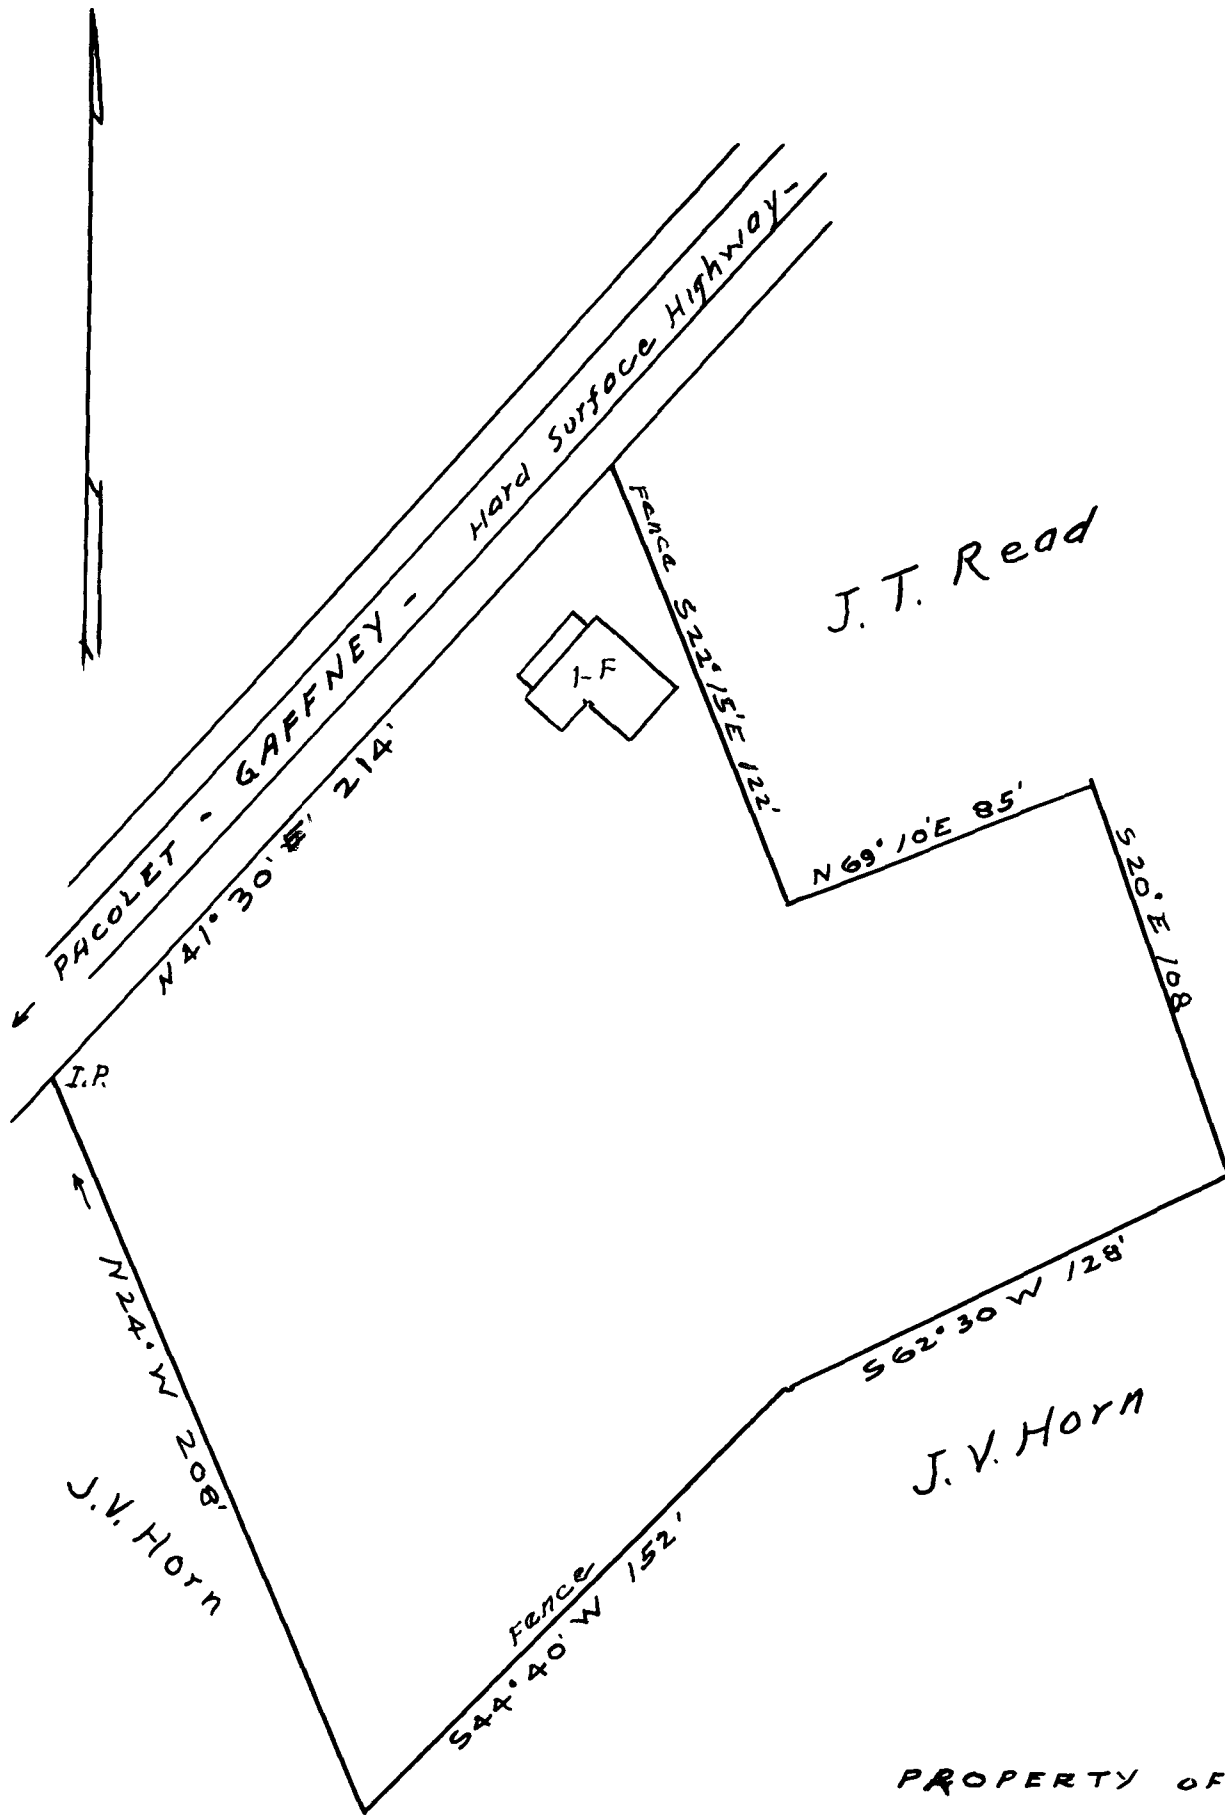

EX PARTE  
F. OLIVER TATE

PROPERTY OF  
 F. OLIVER TATE  
 AT PACOLET MILLS  
 SPARTANBURG CO. S.C  
 Scale 1" = 50' May 11, 1934  
 W. N. Willis, C.E

Registered, Certified & Examined July 2, 1934 at 3:08 P.M.