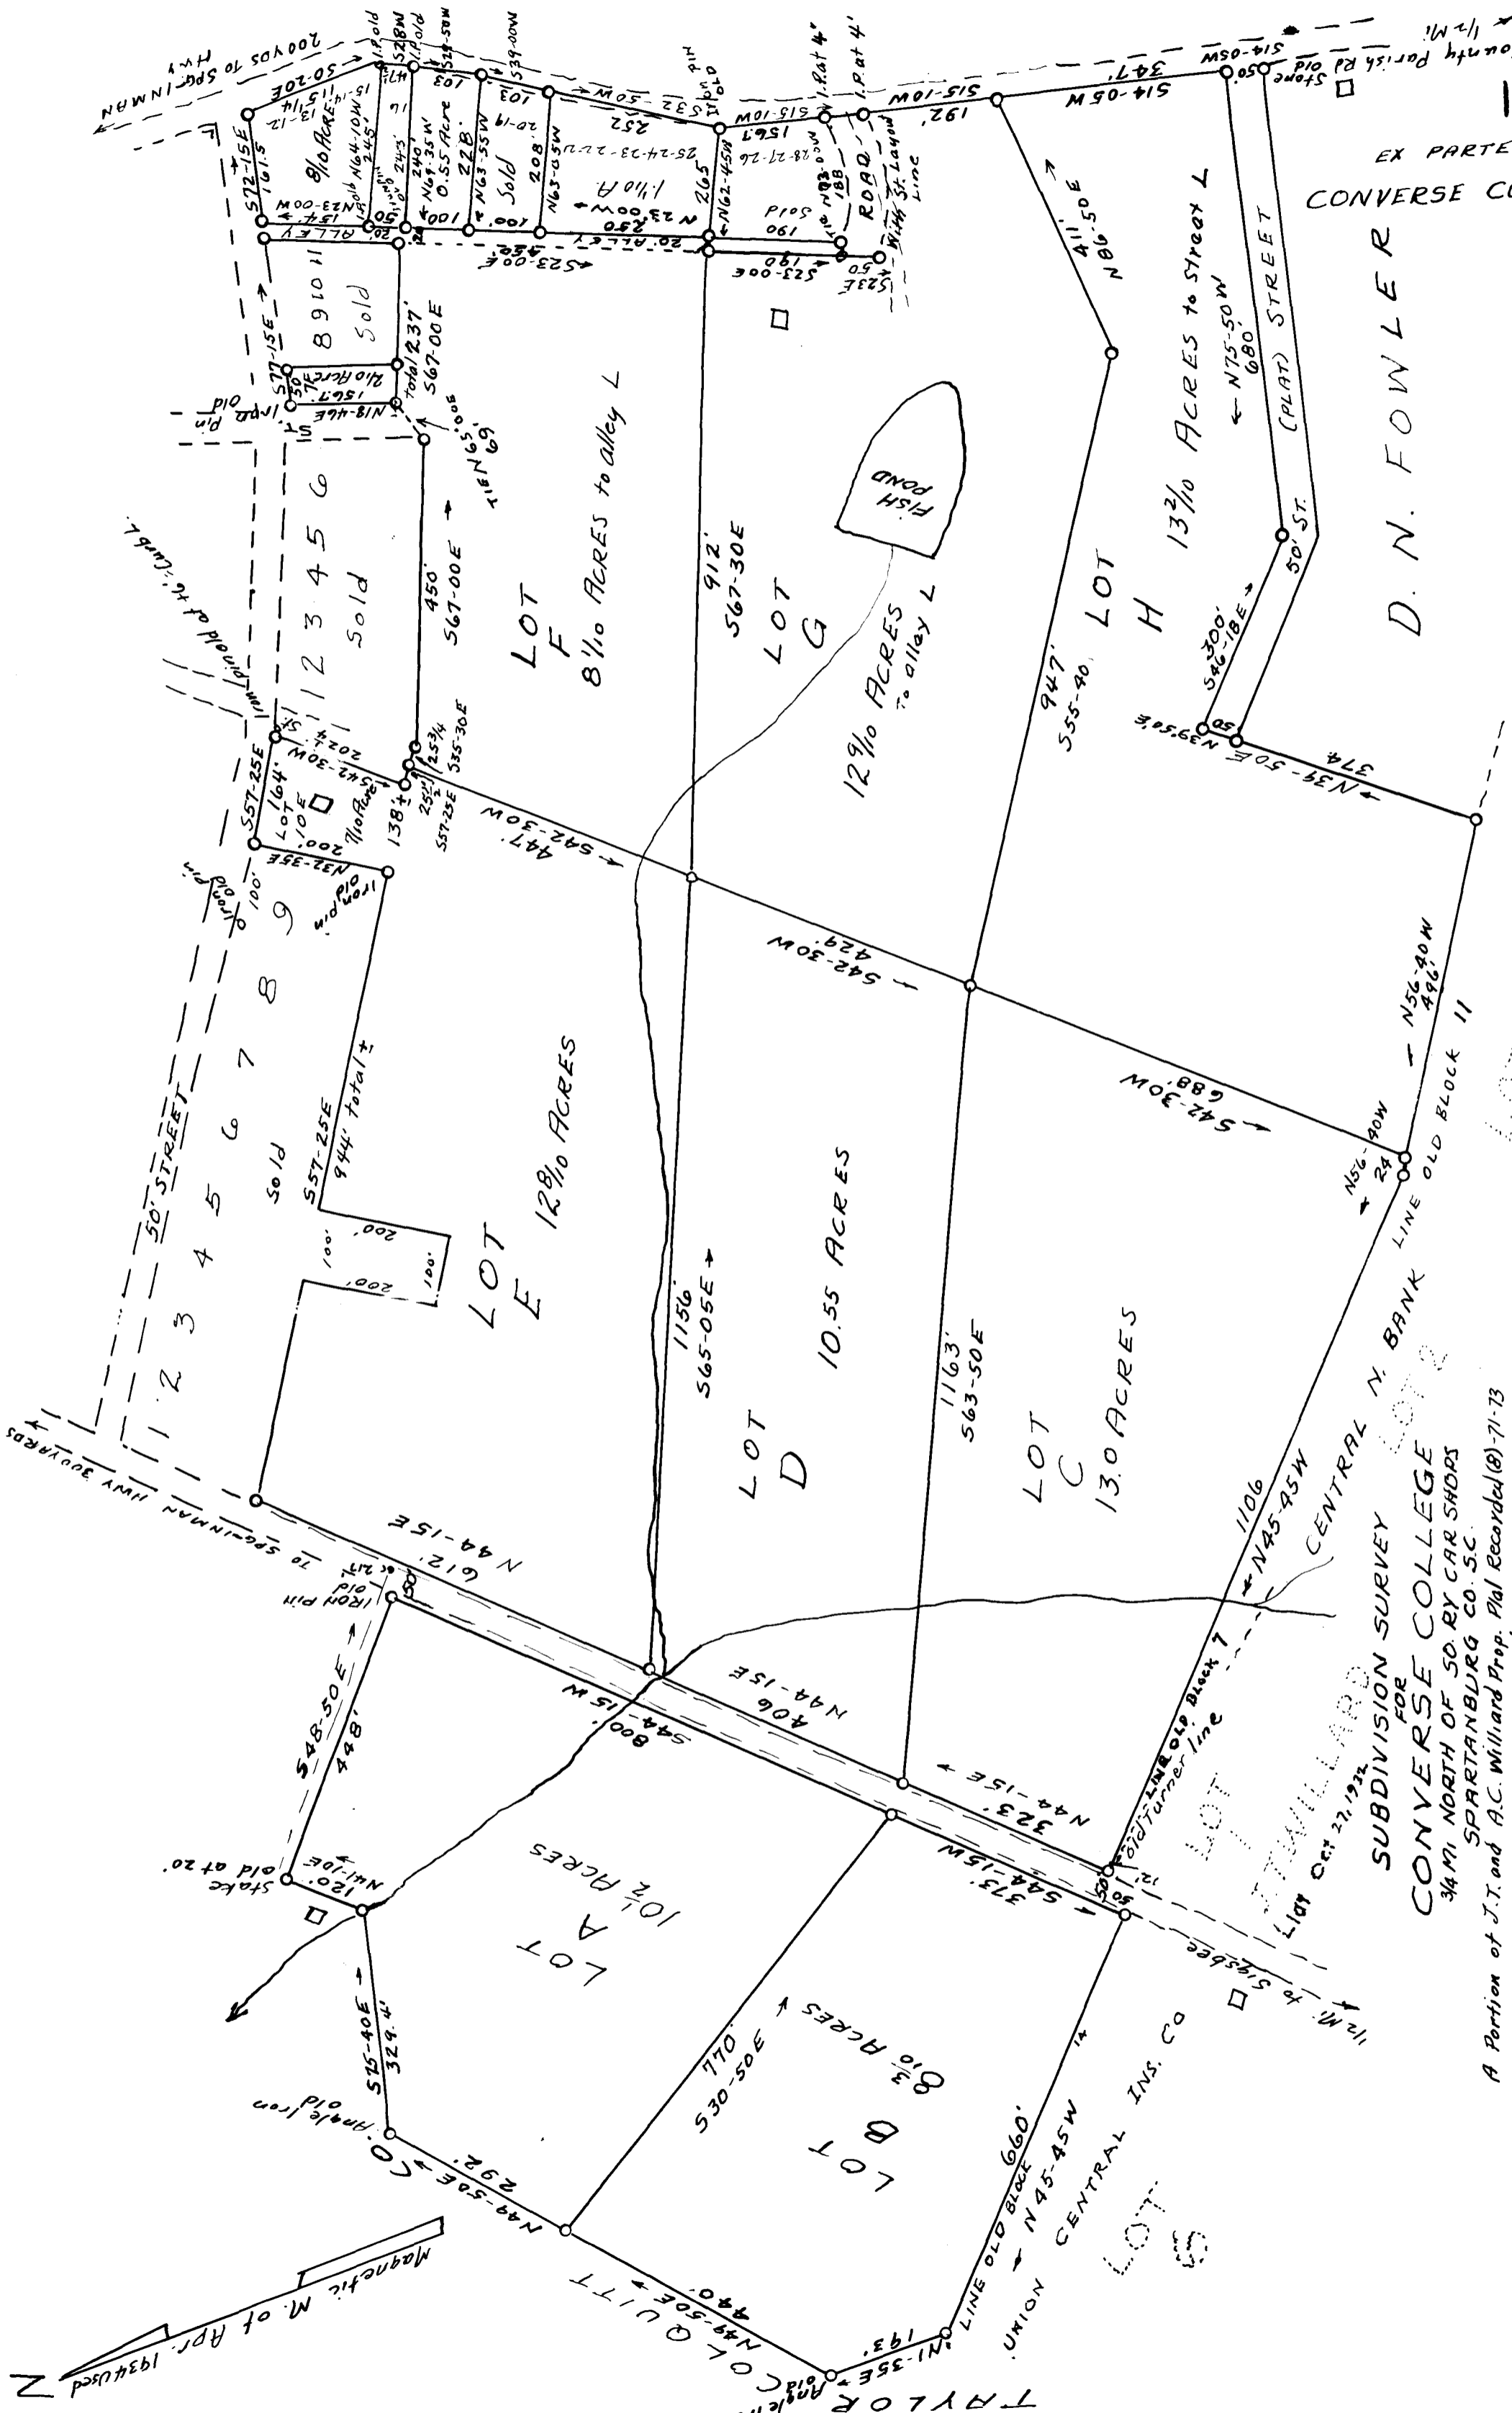

For Whole and This Extension see plat W.N. Willis Sept 26, 1924 Recorded P.B. 8 page 7173

194-
EX PARTE
CONVERSE COLLEGE

D. N. FOWLER

LOT 73

WILLIARD
 SUBDIVISION SURVEY
 FOR
 CONVERSE COLLEGE
 34MI NORTH OF 50. BY CAR SHOPS
 SPARTANBURG CO. S.C.

A Portion of J.I. and A.C. Williard Prop. Plat Recorded (B) 71-73
 APRIL 28, 1934
 H. STRIBLING SUR.

scale 1"=200'

Registered, Certified & Examined October 30, 1935 at 12:37 P.M.