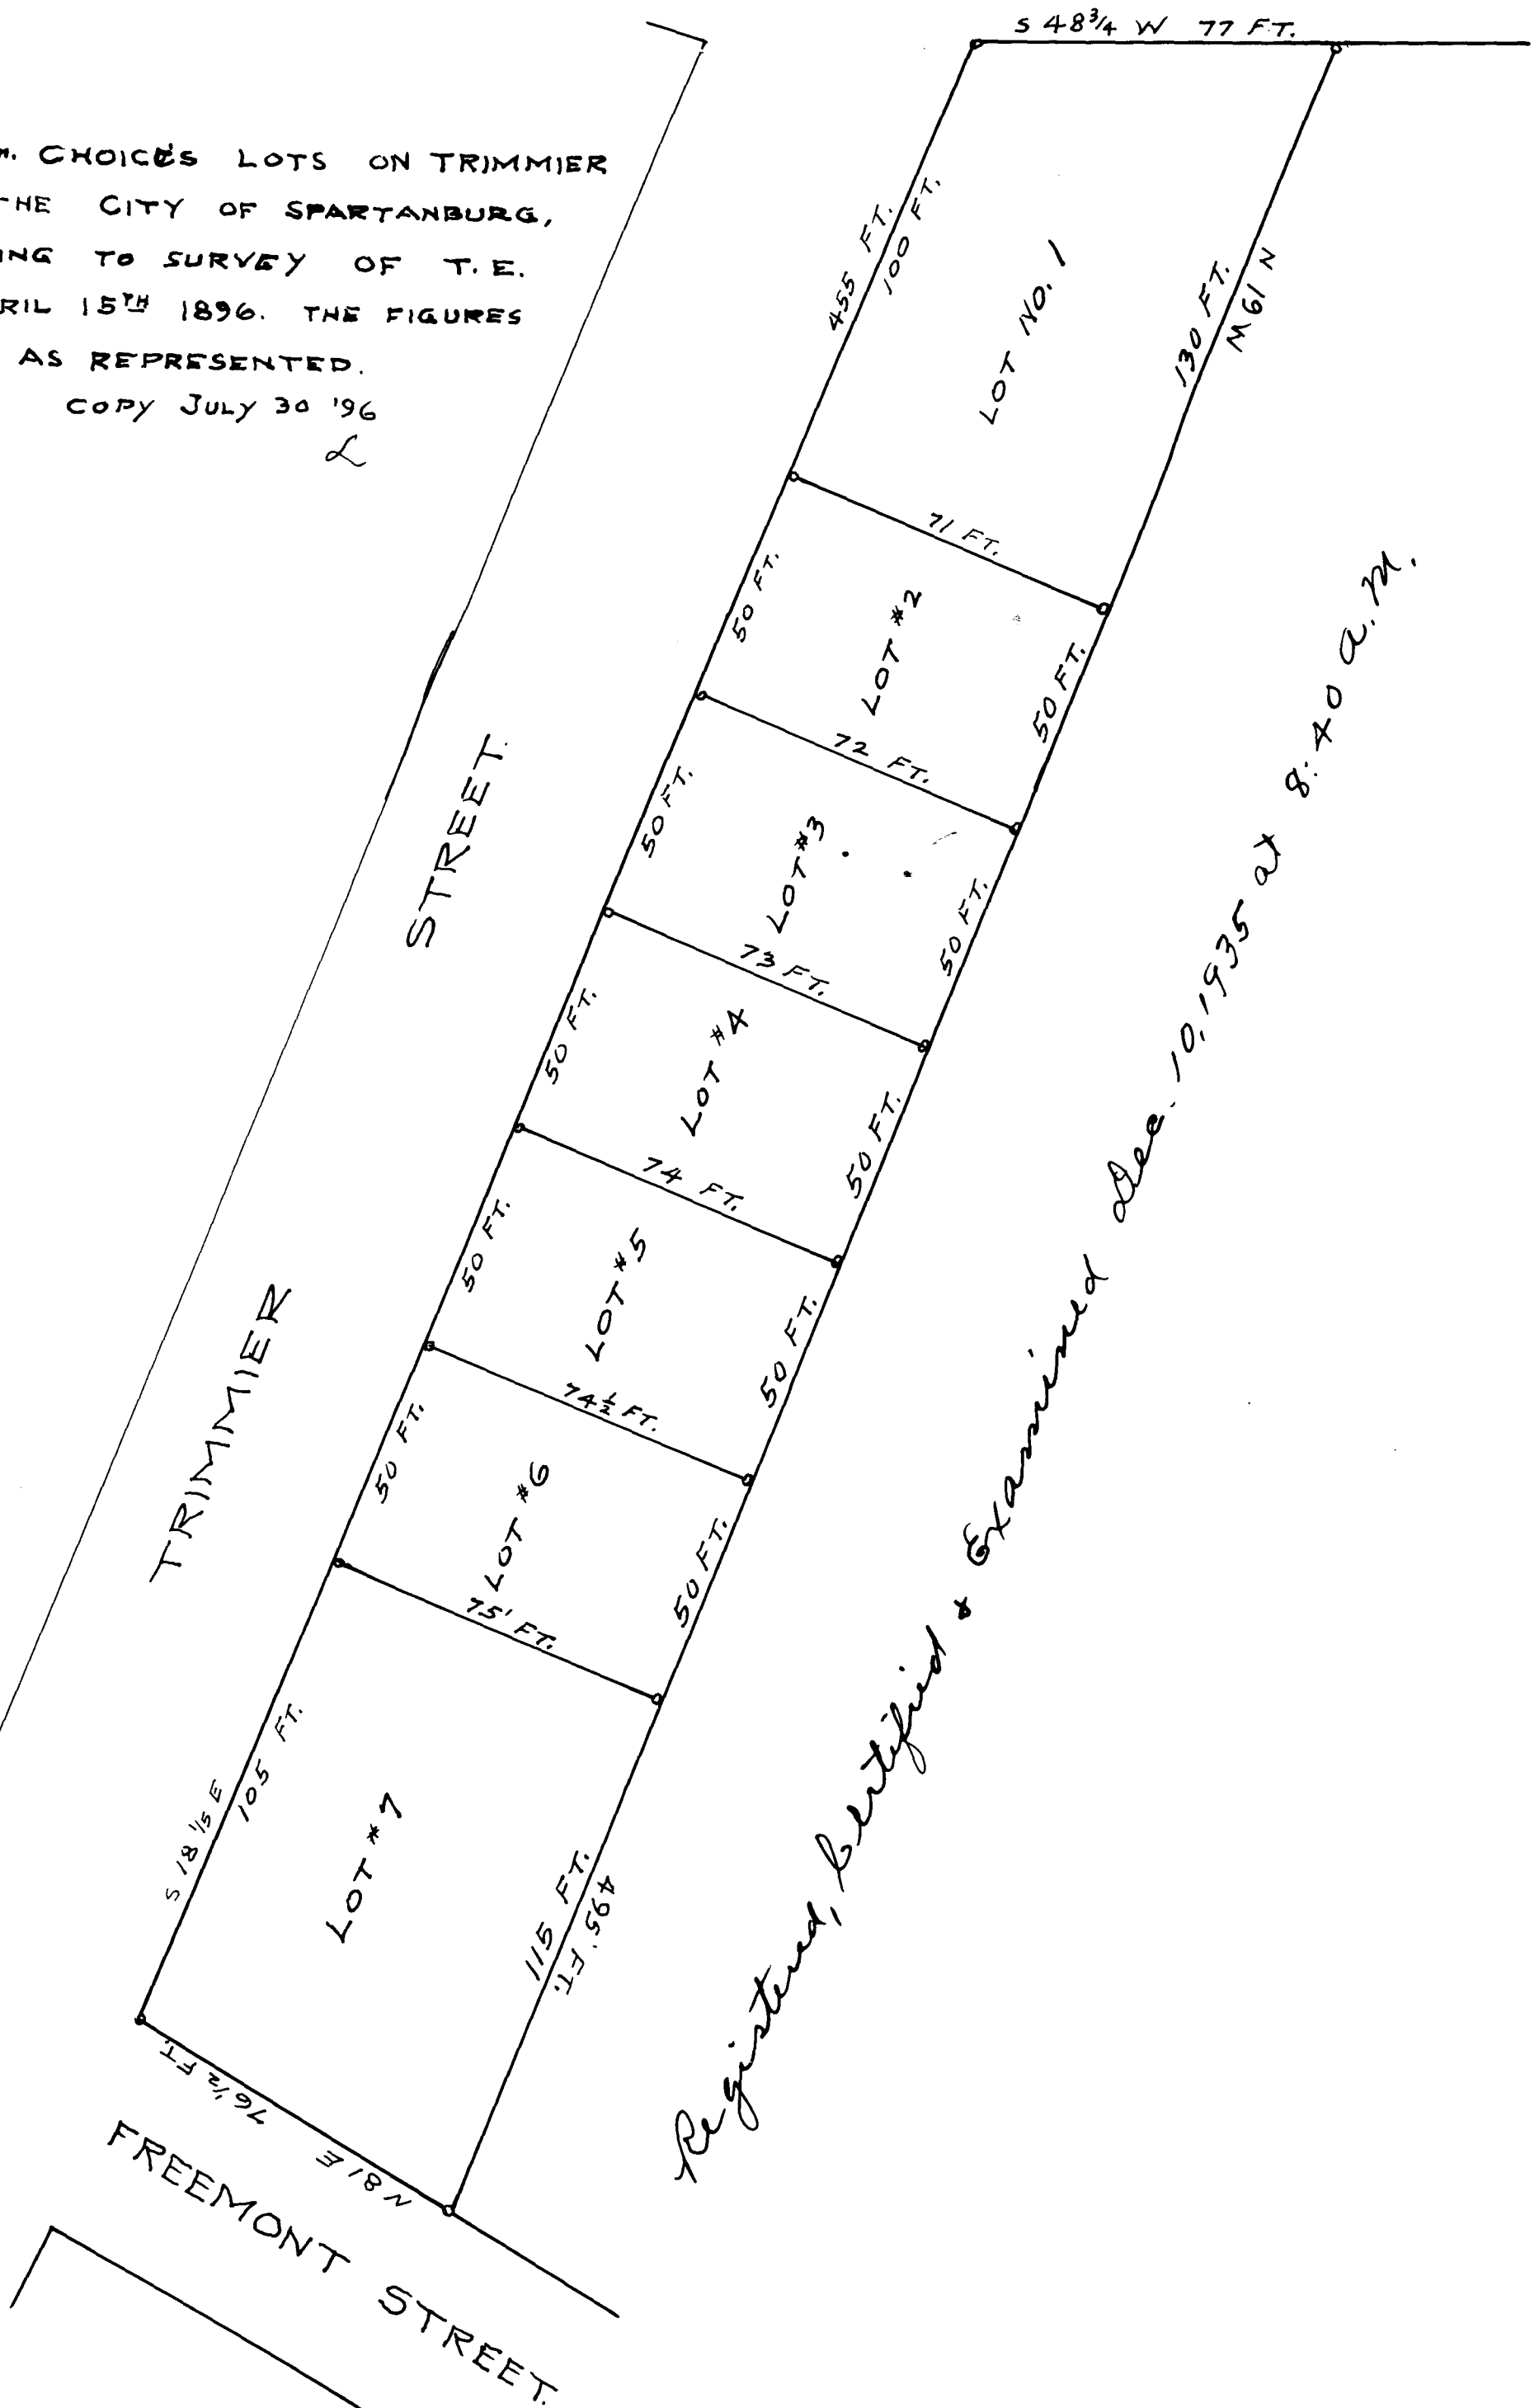

EX PARTE
WM CHOICE

ADEN STREET

PLAT OF WM. CHOICE'S LOTS ON TRIMMIER
STREET IN THE CITY OF SPARTANBURG,
S.C. ACCORDING TO SURVEY OF T. E.
JOHNSON, APRIL 15TH 1896. THE FIGURES
ARE EXACT AS REPRESENTED.
COPY JULY 30 '96

L

Registered, Certified & Examined Dec. 10, 1935 at 8:40 A.M.