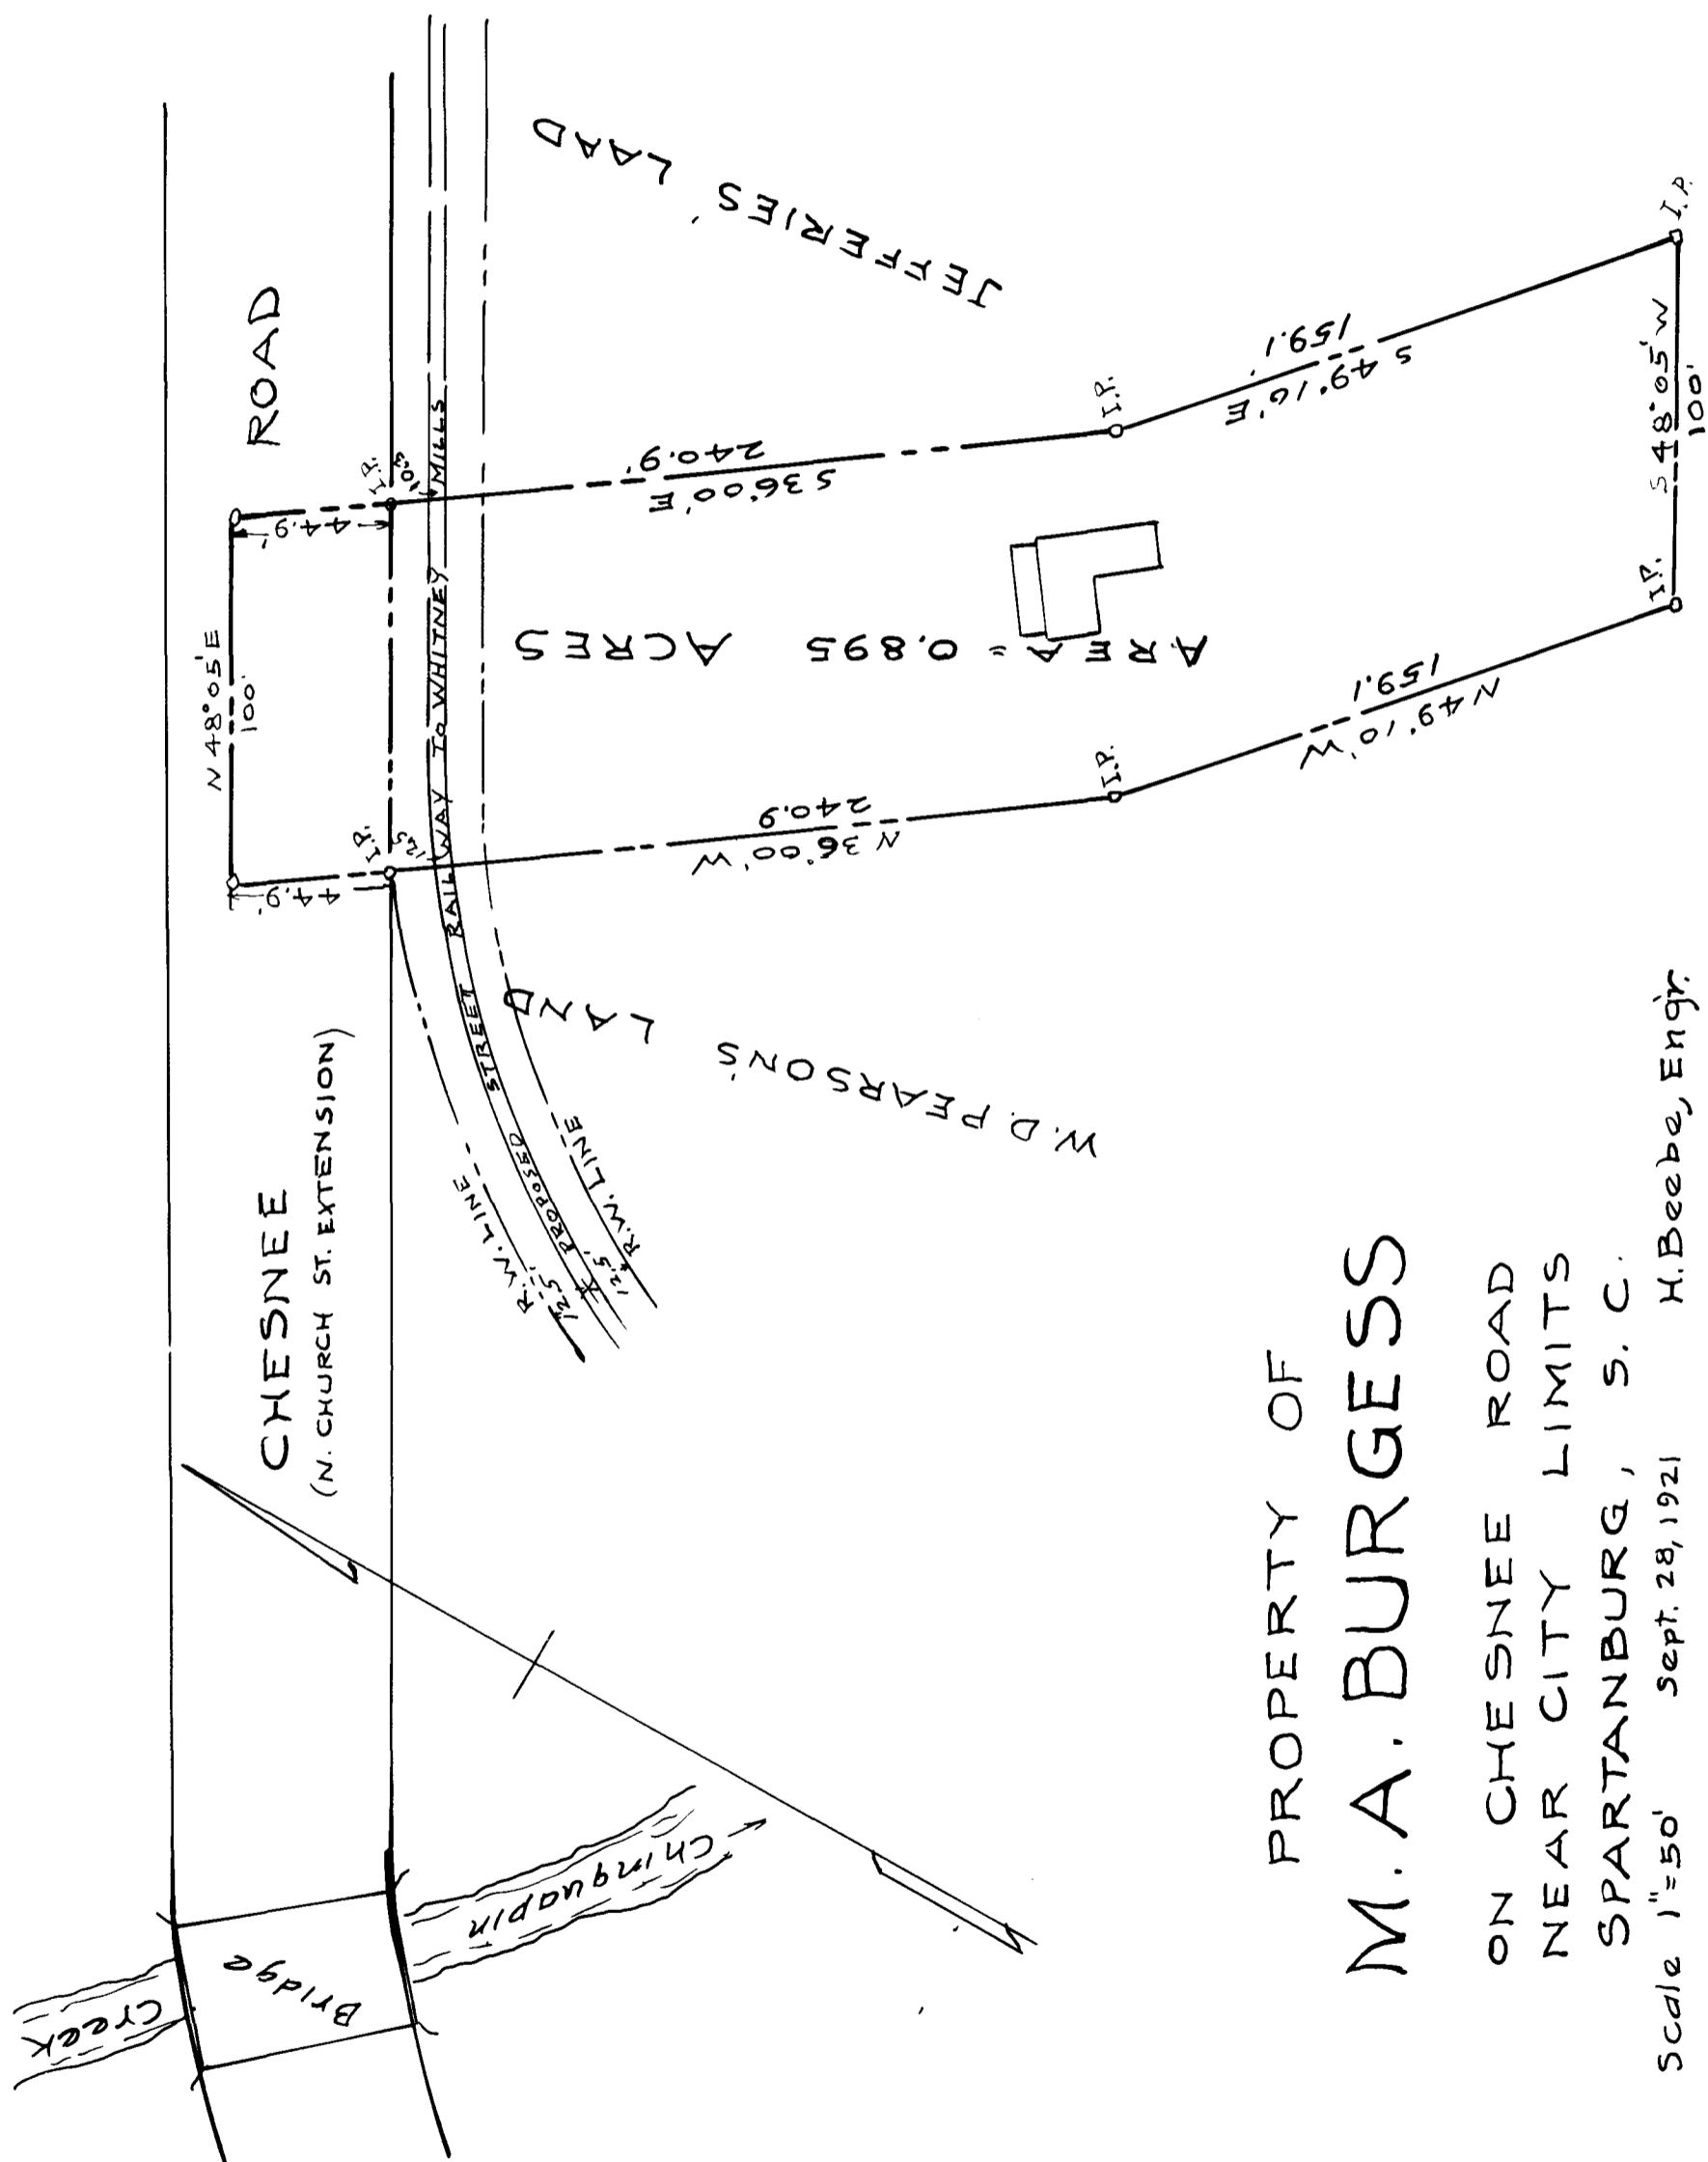

15

EX PARTE  
M. A. BURGESS

PROPERTY OF  
M. A. BURGESS

ON CHESNEE ROAD  
NEAR CITY LIMITS  
SPARTANBURG, S. C.

Scale 1"=50' sept. 28, 1921 H. Beebe, Engr.

Registered, Certified & Examined January 3, 1936 3:24 P.M.