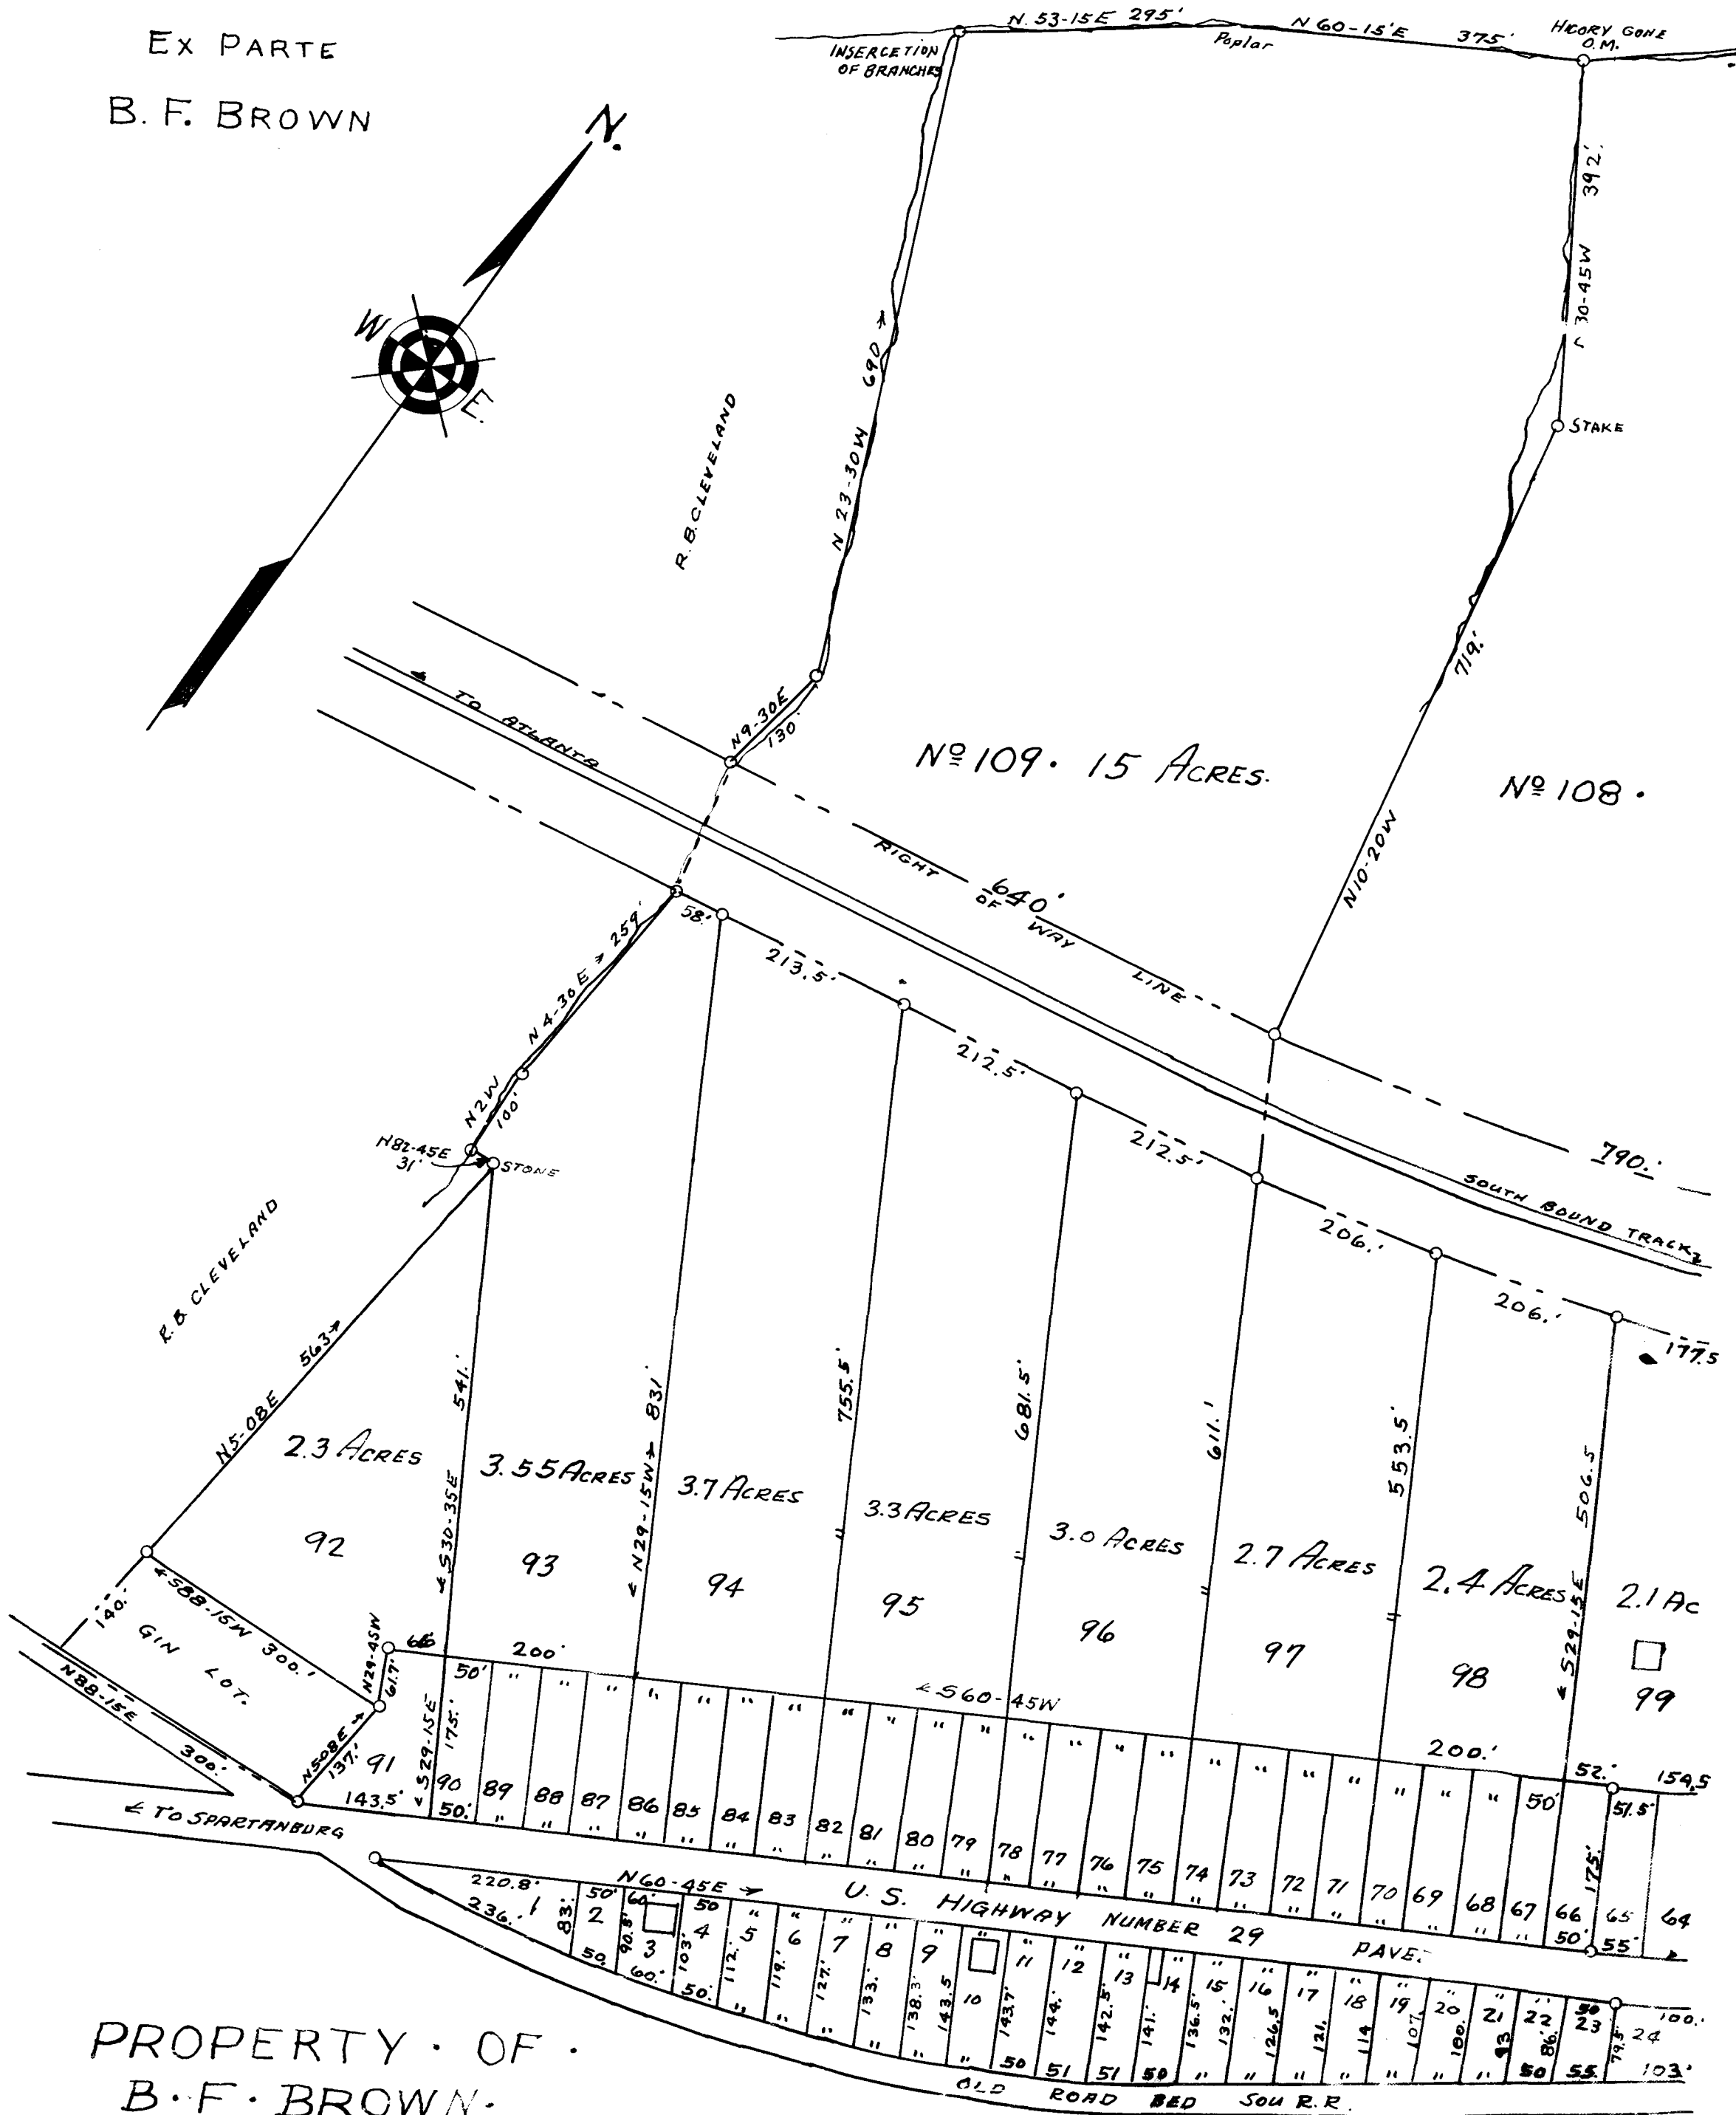

30

Mrs. ED. BRADLEY

EX PARTE  
B. F. BROWN

PROPERTY OF  
B. F. BROWN.

NEAR ZION HILL CHURCH

SPARTANBURG COUNTY, SOUTH CAROLINA.

SUBDIVIDED FOR

ROWE LAND CO. OF BUFORD, GA.

SCALE: 1" = 150- FEET. MARCH 14, 1936.

H. S. BROCKMAN Surveyor  
GREER, S. C.