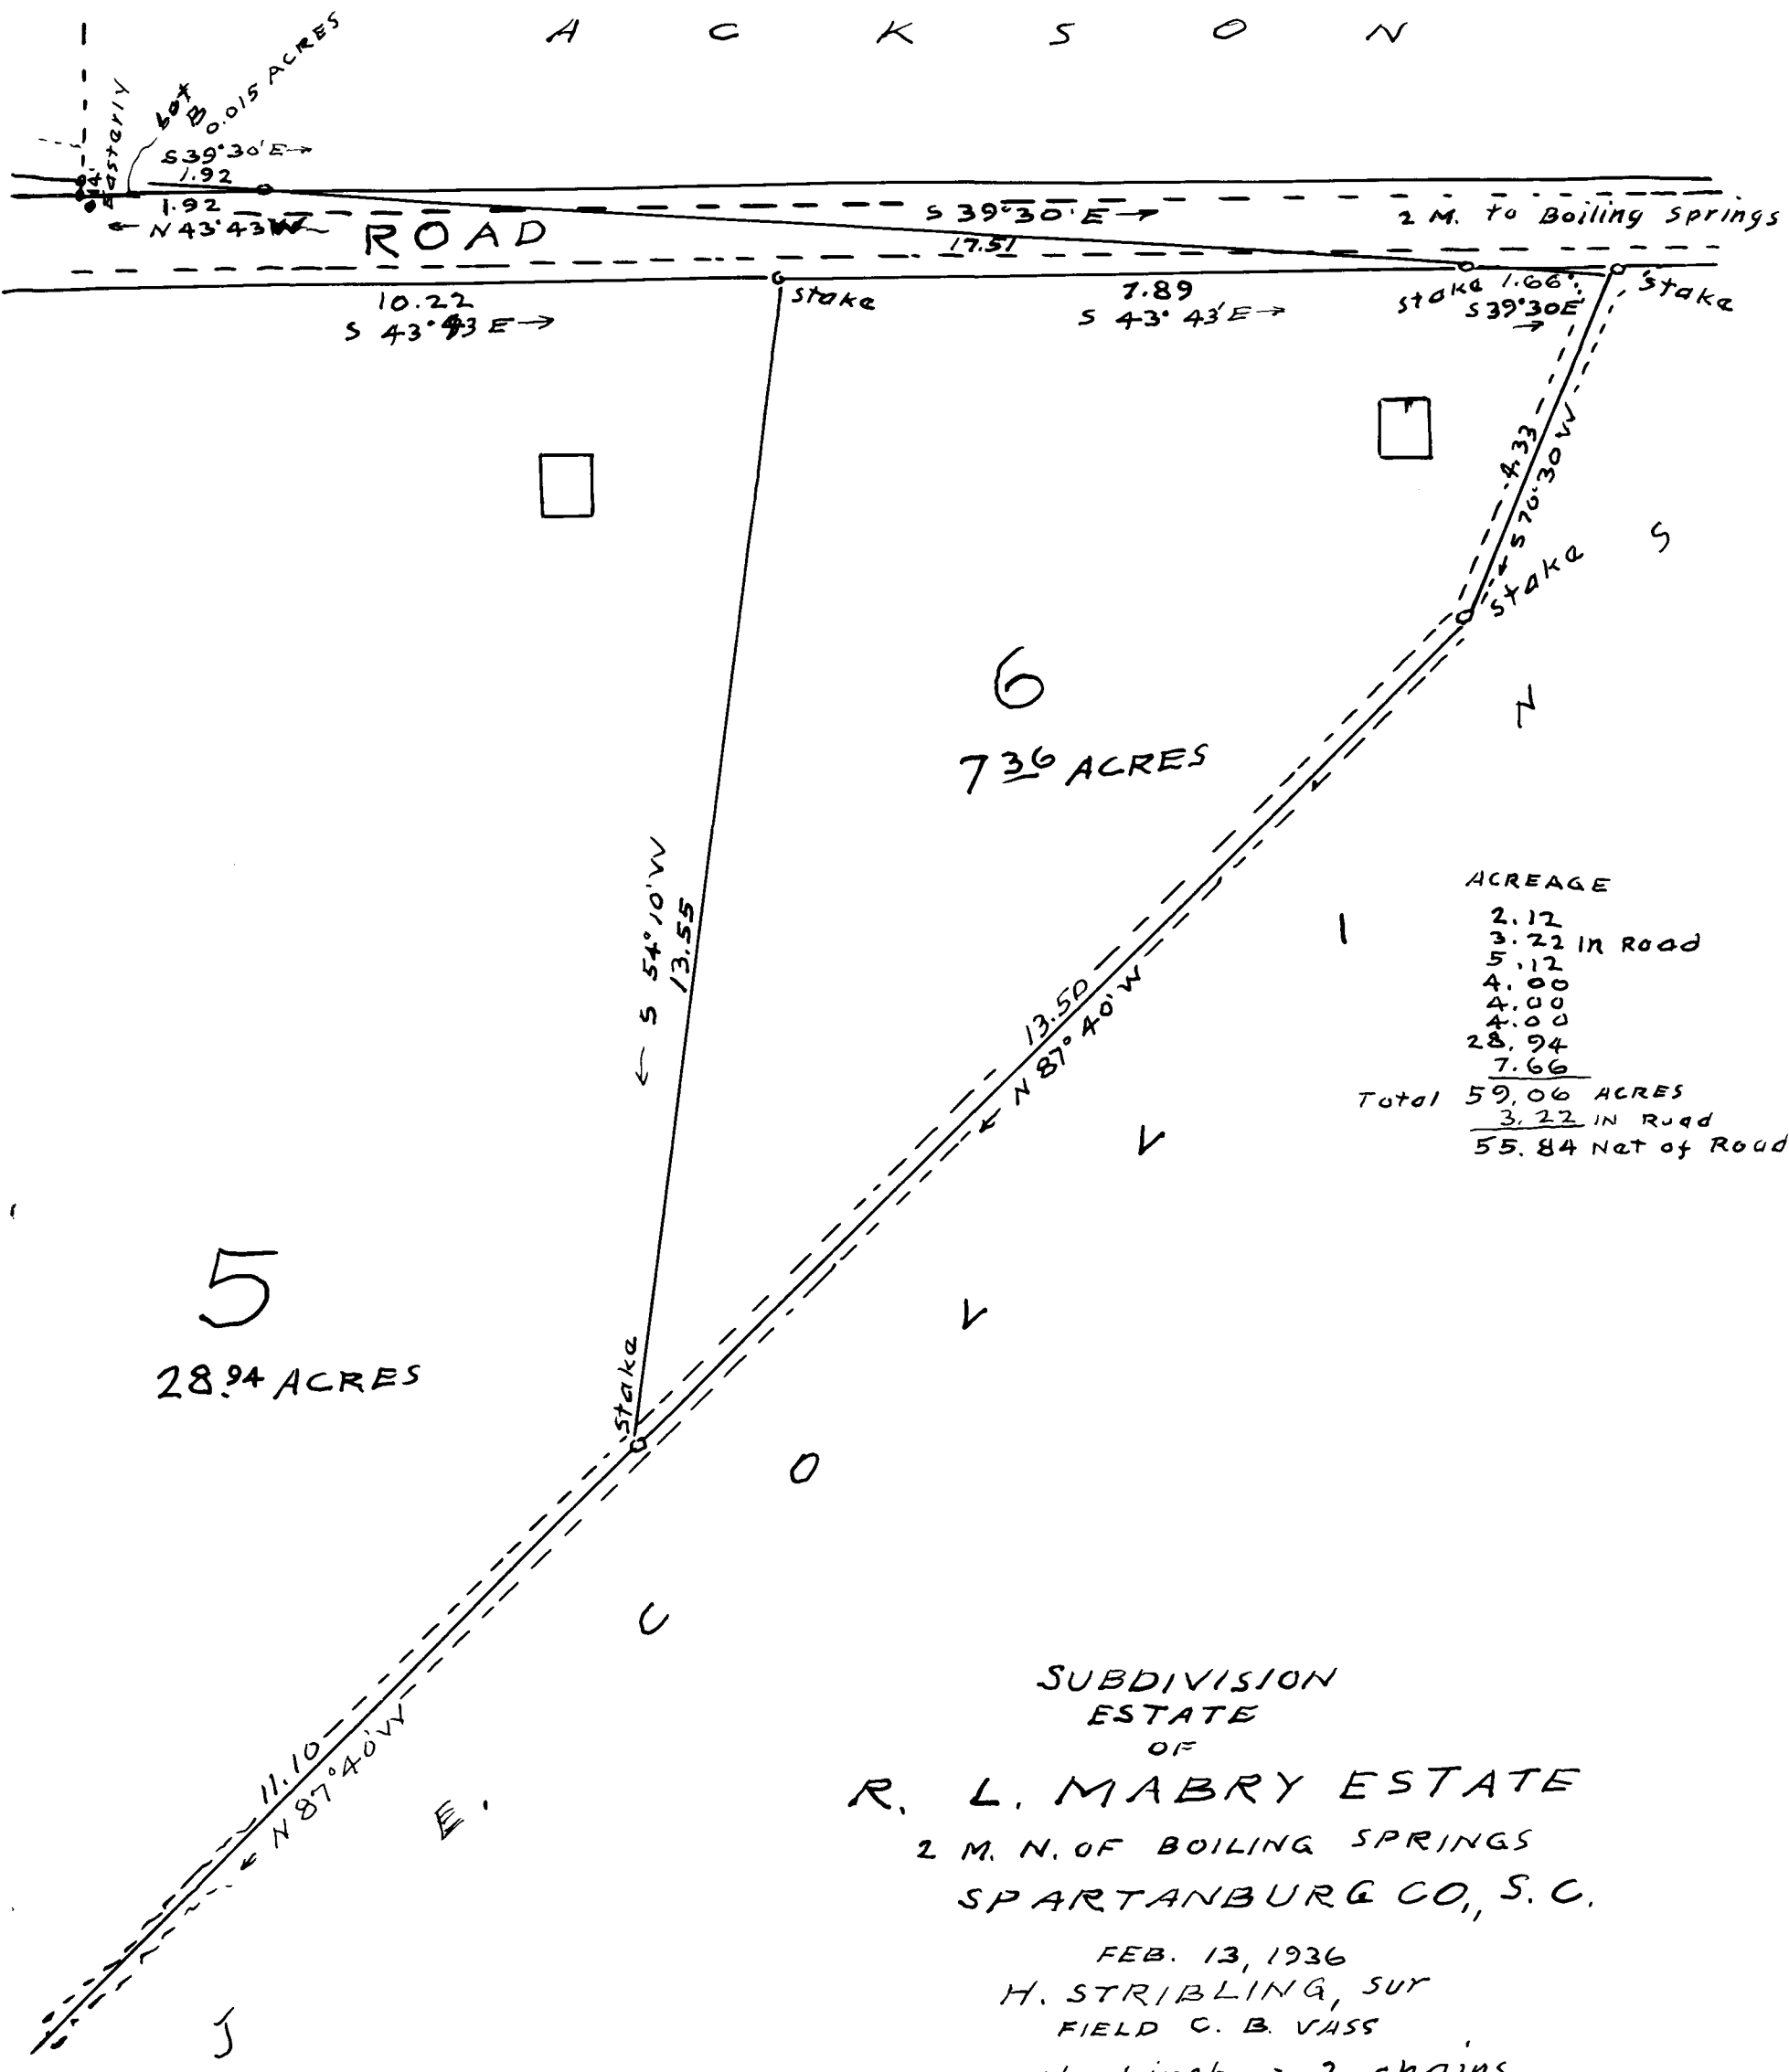

40

EX PARTE
R. L. MABRY ESTATE

B I S H O P

Registered, certified & Examined May 30, 1936 at 10:10 a.m.