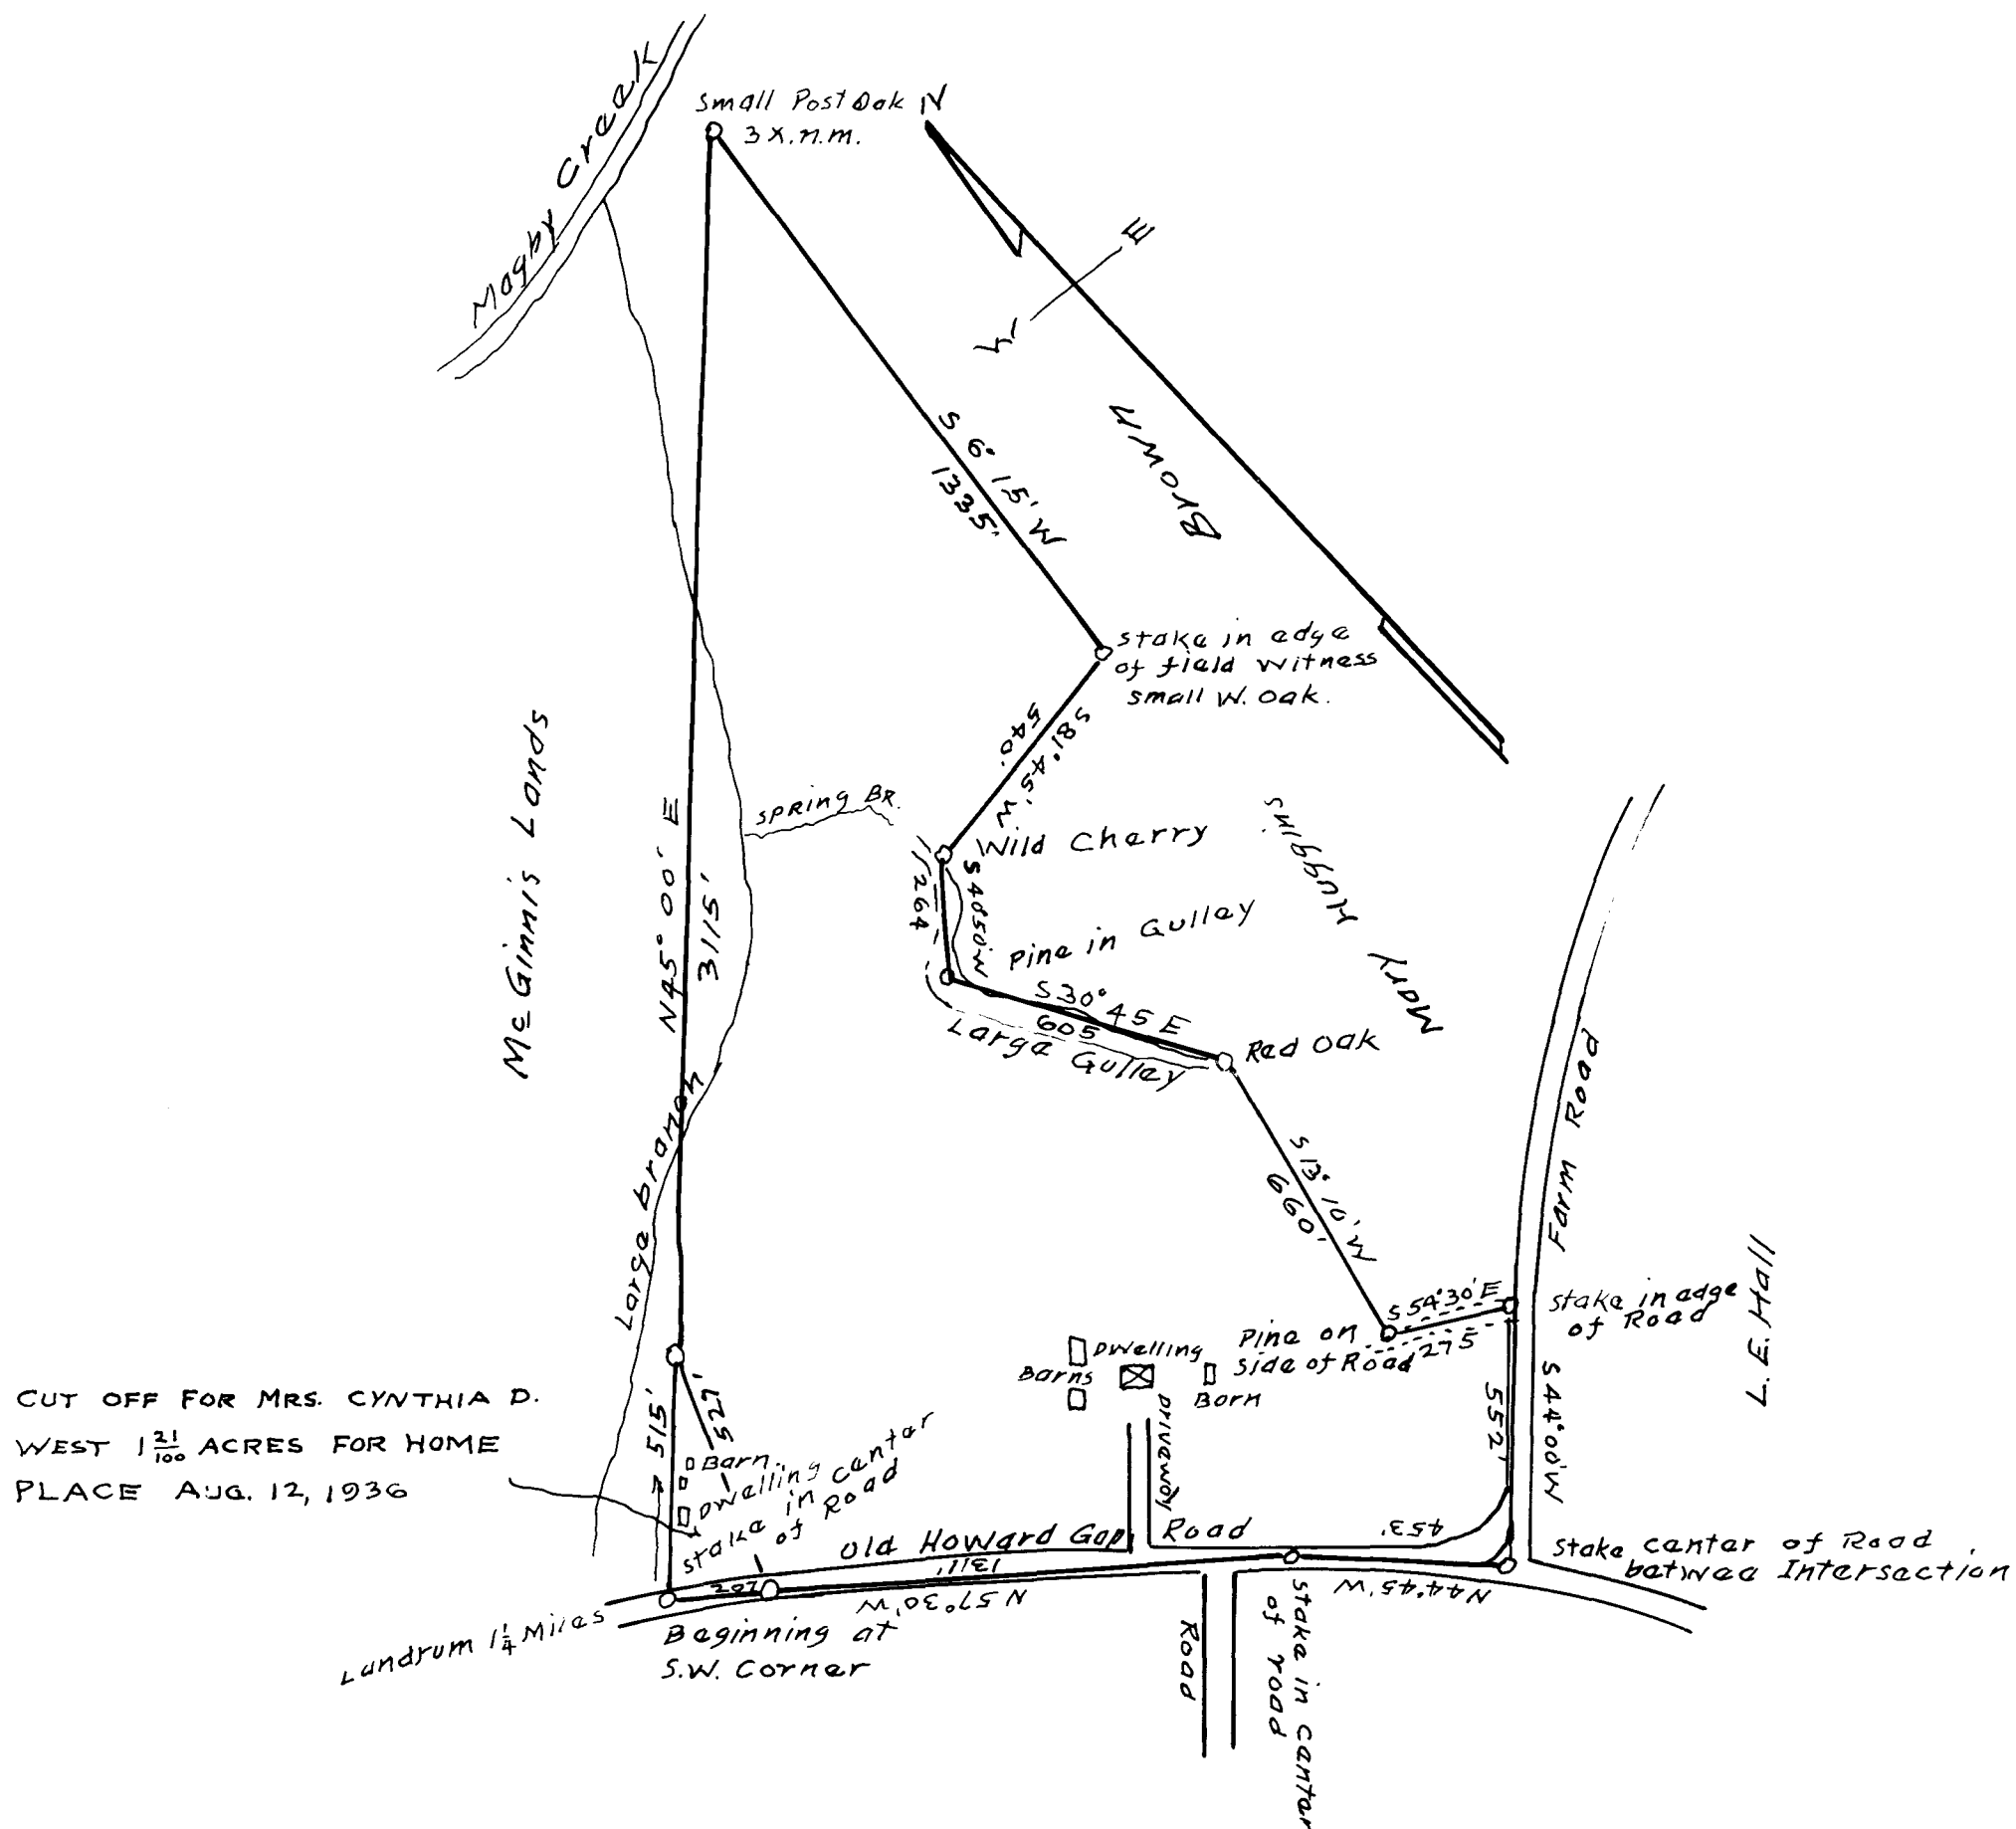

EX PARTE
CYNTHIA DAVIS WEST

STATE OF SOUTH CAROLINA
COUNTY OF SPARTANBURG
LANDRUM.

THE ABOVE PLAT REPRESENTS 56 ⁵⁹/₁₀₀ ACRES OF LOT NO. 1,
BEING A PART OF THE J. K. DAVIS ESTATE, NOW OWNED
BY HIS DAUGHTER GYNTHIA DAVIS WEST,
SURVEYED AUGUST 14, 16, 1933 BY W. H. LADSHAW, SURVEYOR
SCALE 400' = 1 IN