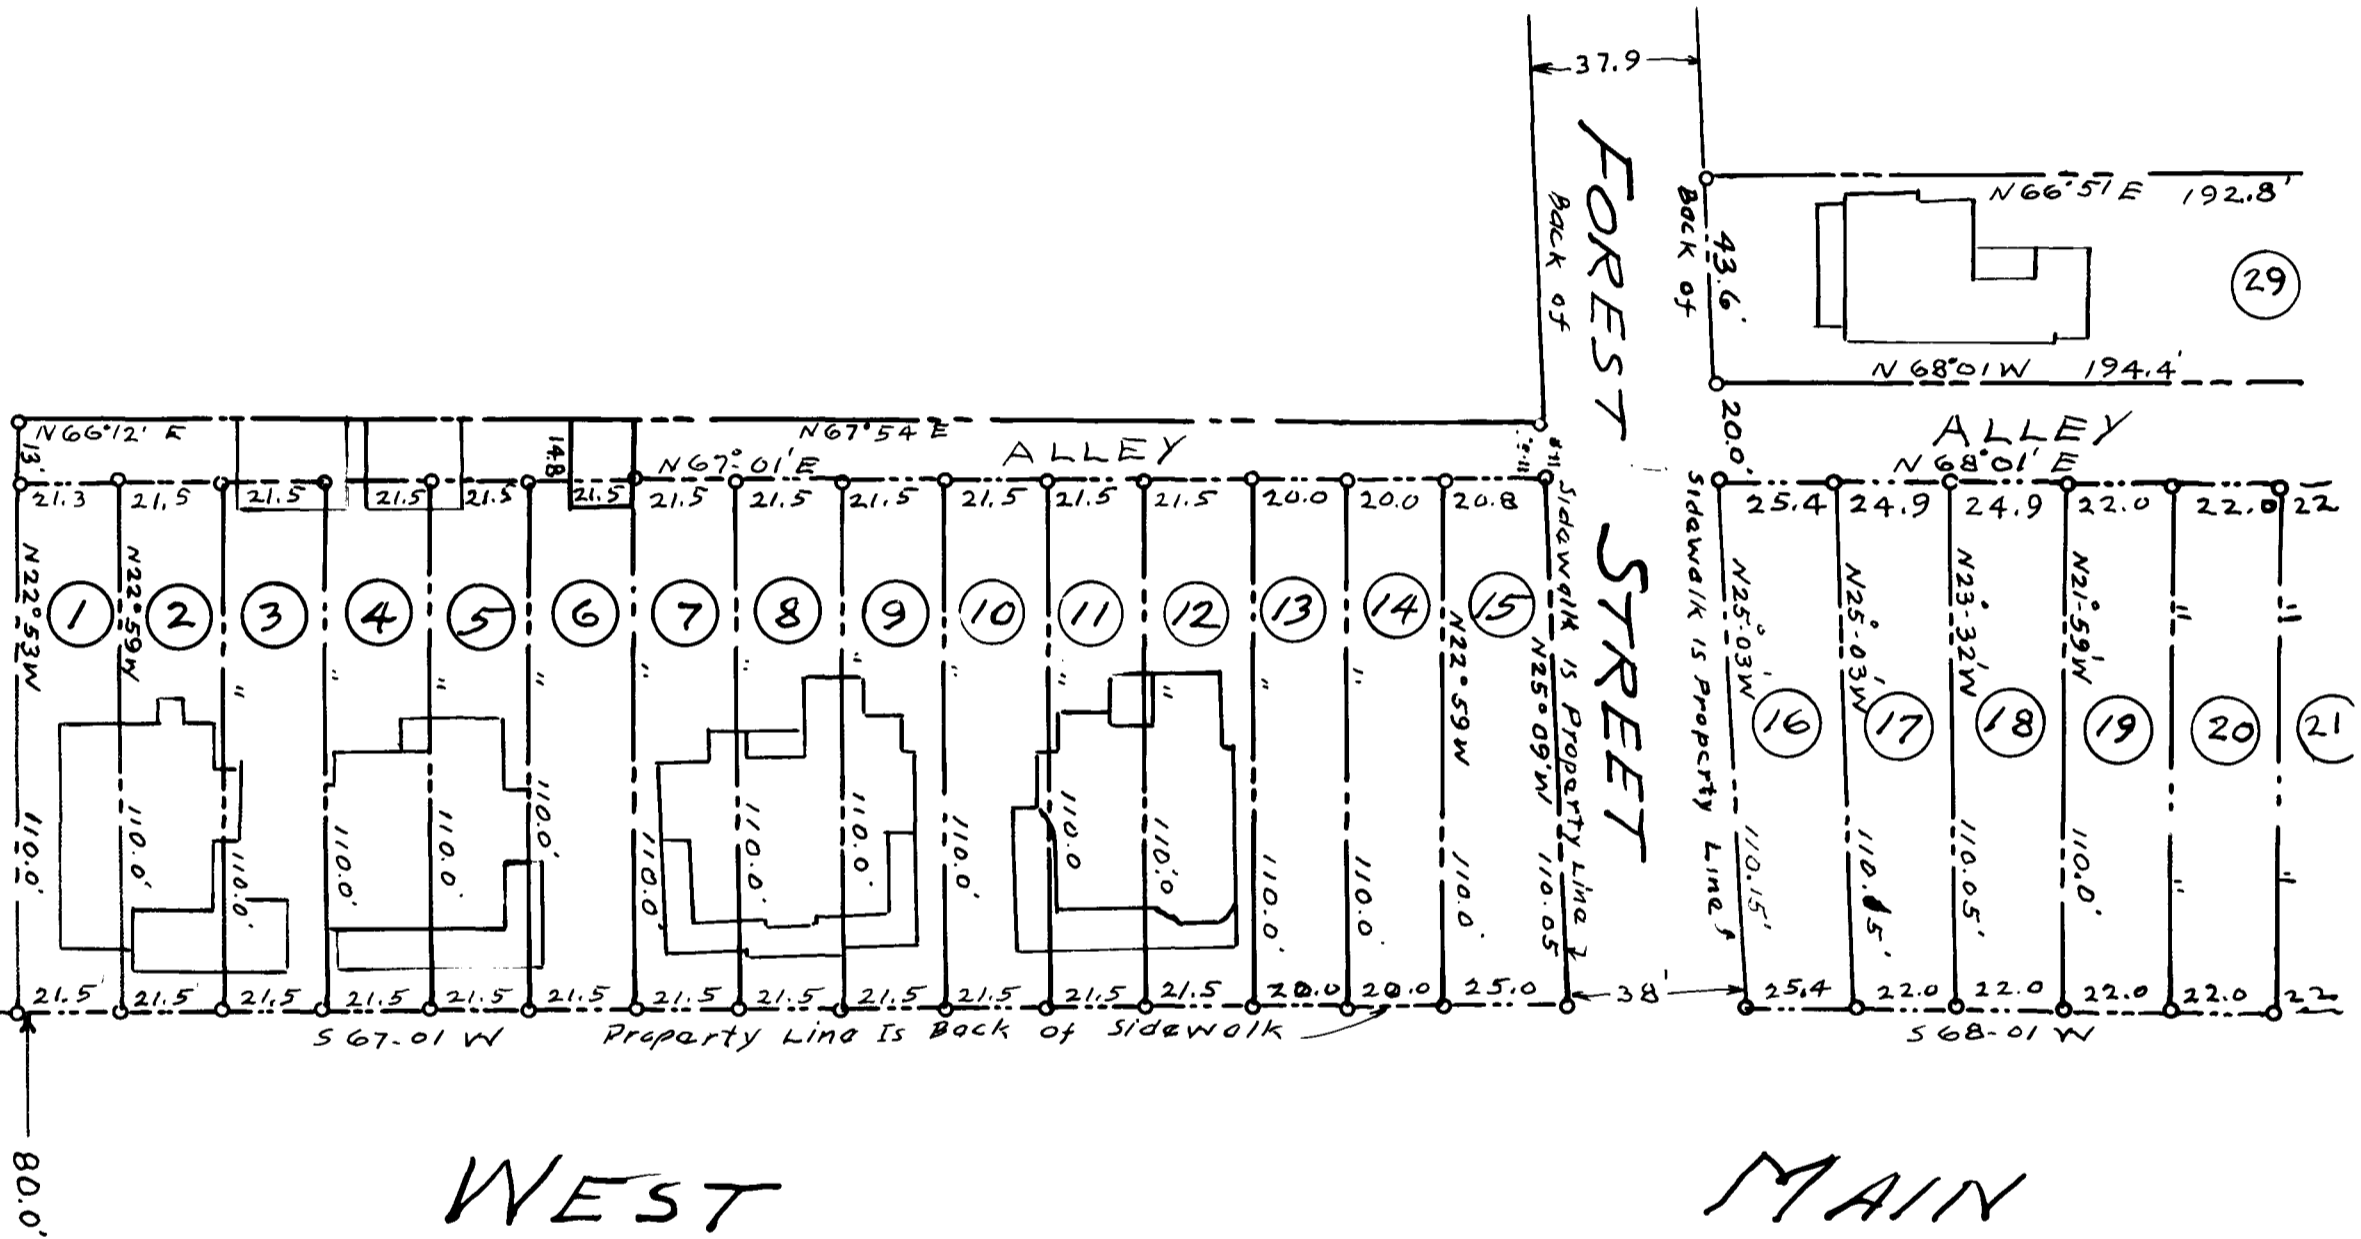

59

EX PARTE
GEORGE DEARMAN

SUBDIVISION
 OF PROPERTY OF
 GEORGE DEARMAN
 ON
 WEST MAIN STREET
 SPARTANBURG, S.C.
 SCALE 1" = 40' DEC. 2ND 1926
 OFFICE OF
 THE HARWOOD BEEBE CO.
 SPARTANBURG, S.C.

Registered, Certified & Examined Sept. 30, 1936 at 4:52 P.M.