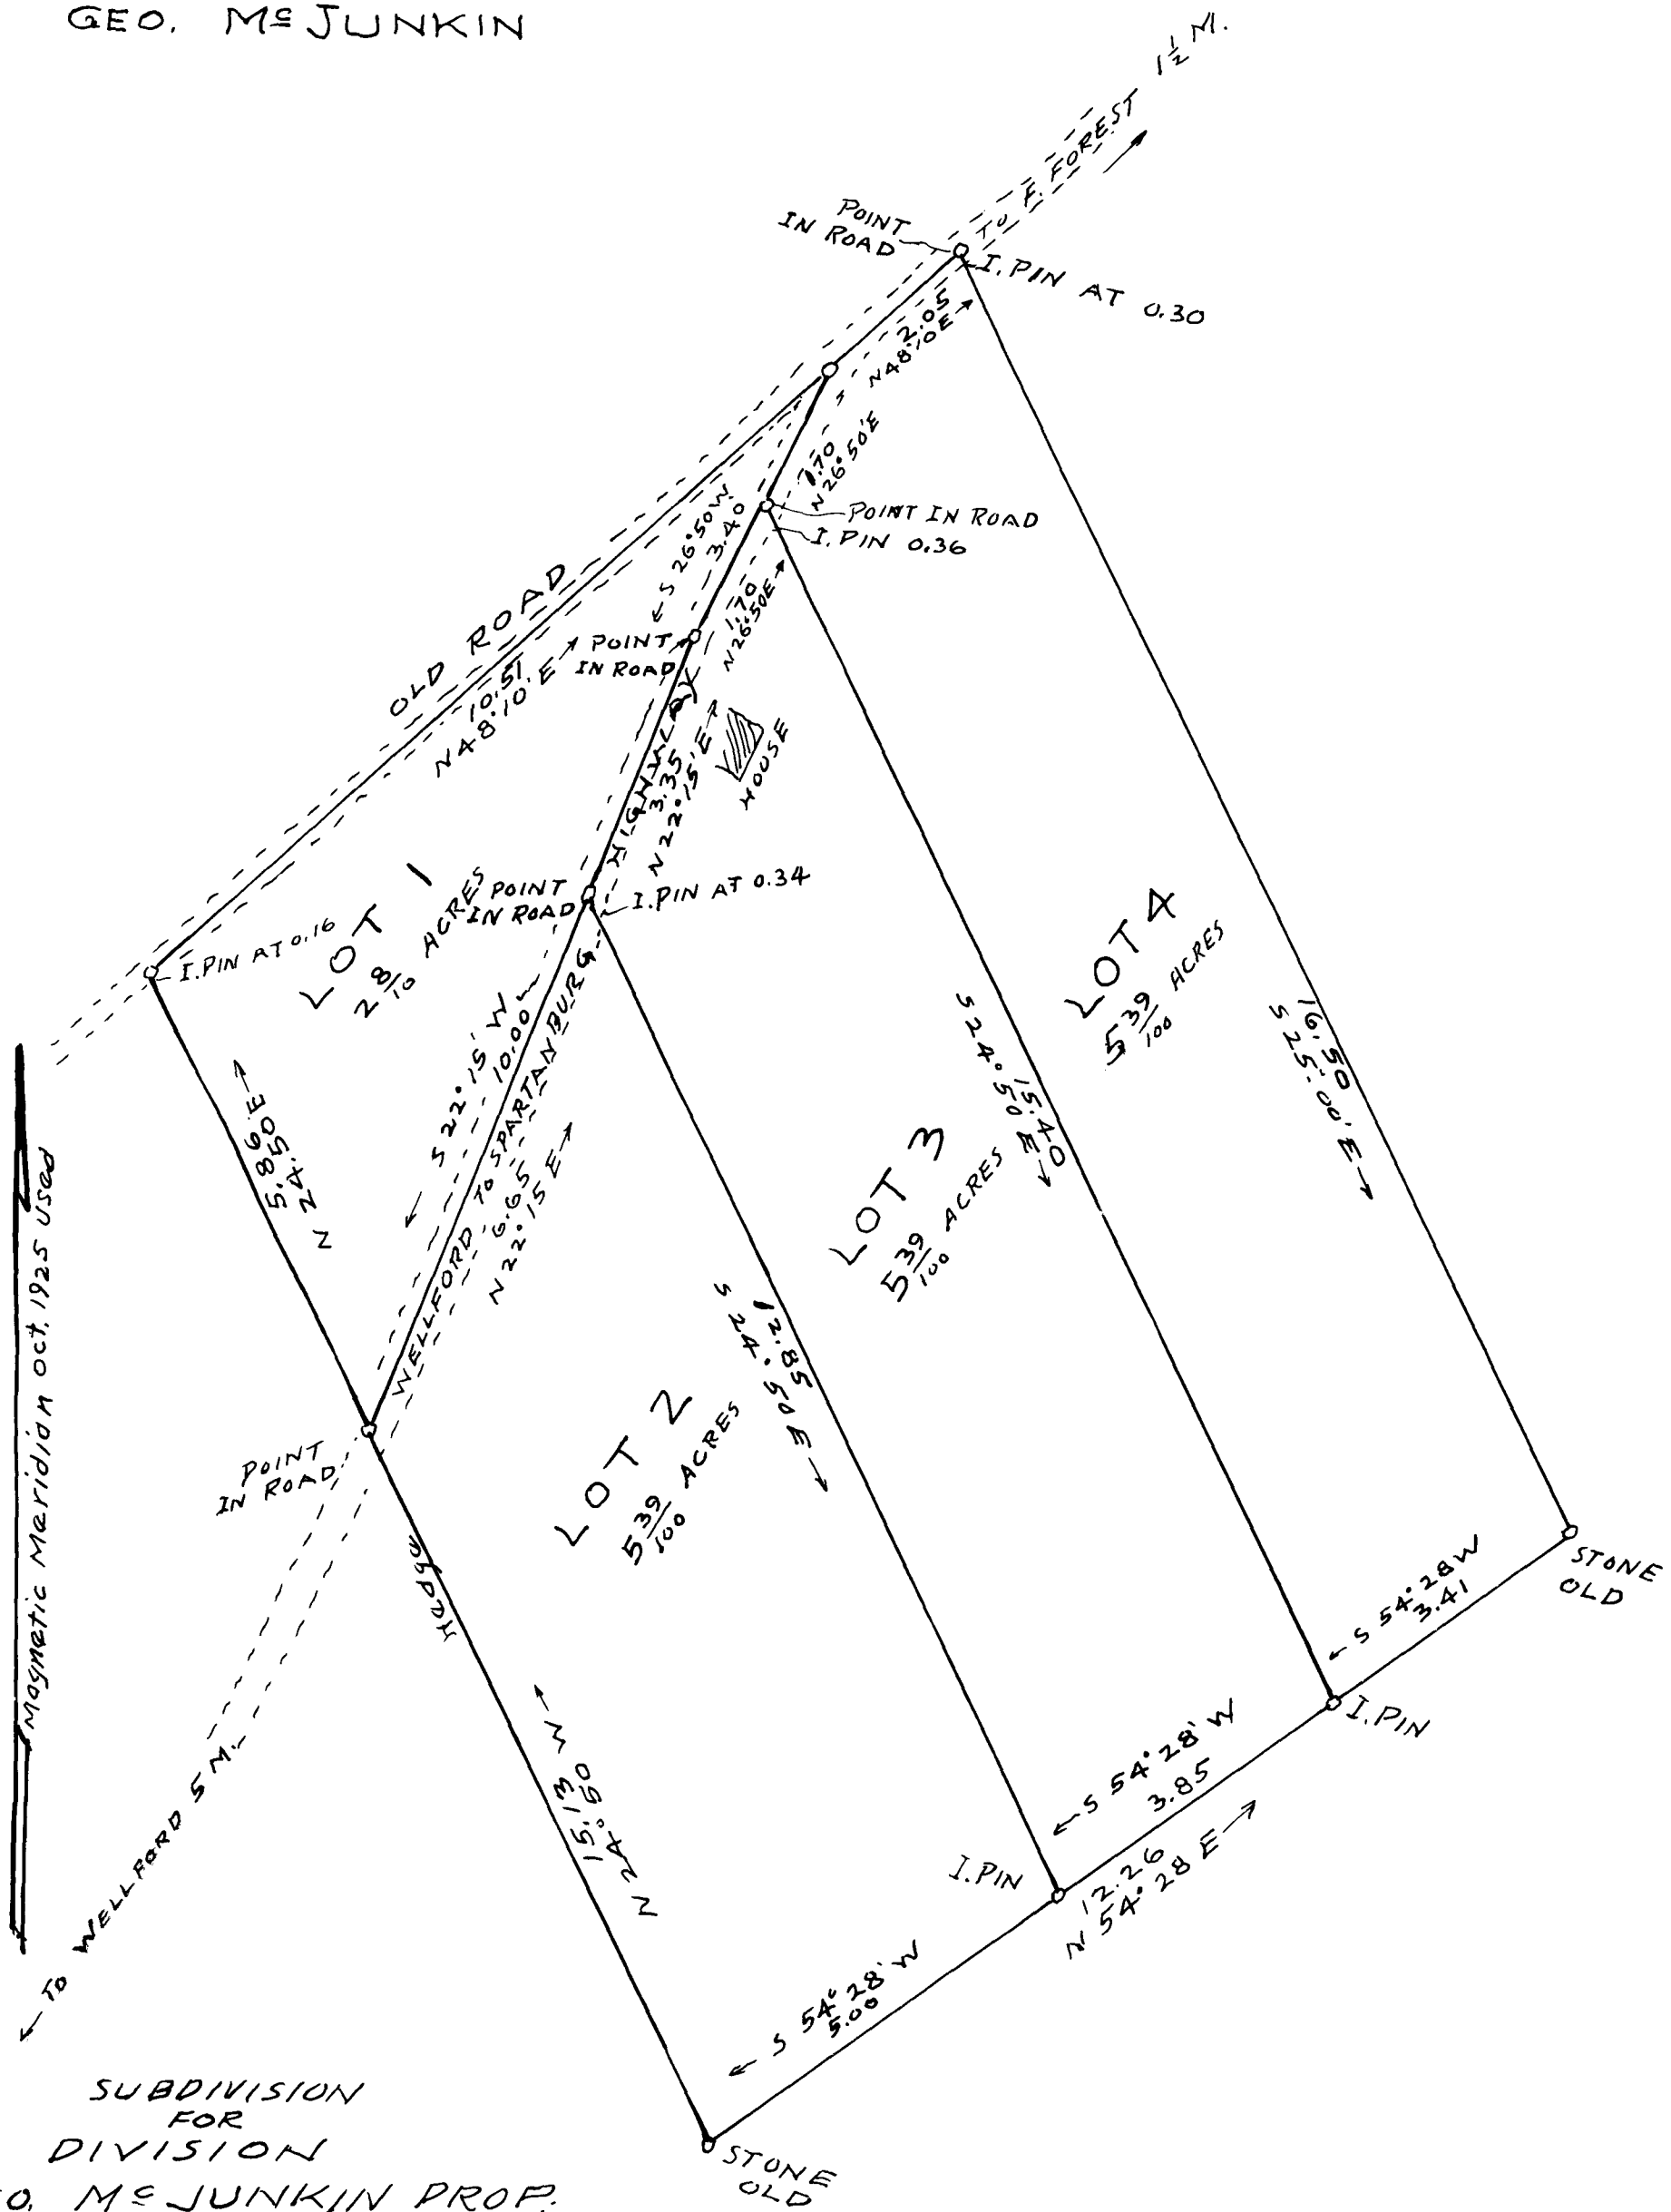

EX PARTE  
GEO. MEJUNKIN

SUBDIVISION  
FOR  
DIVISION  
GEO. MEJUNKIN PROP.  
1 1/2 WEST OF FAIR FOREST  
SPARTANBURG CO., S. C.  
OCT. 9, 1925  
H. STRIBLING, C.E.  
SCALE 1 Inch = 2 chains  
FIELD C.B.V.