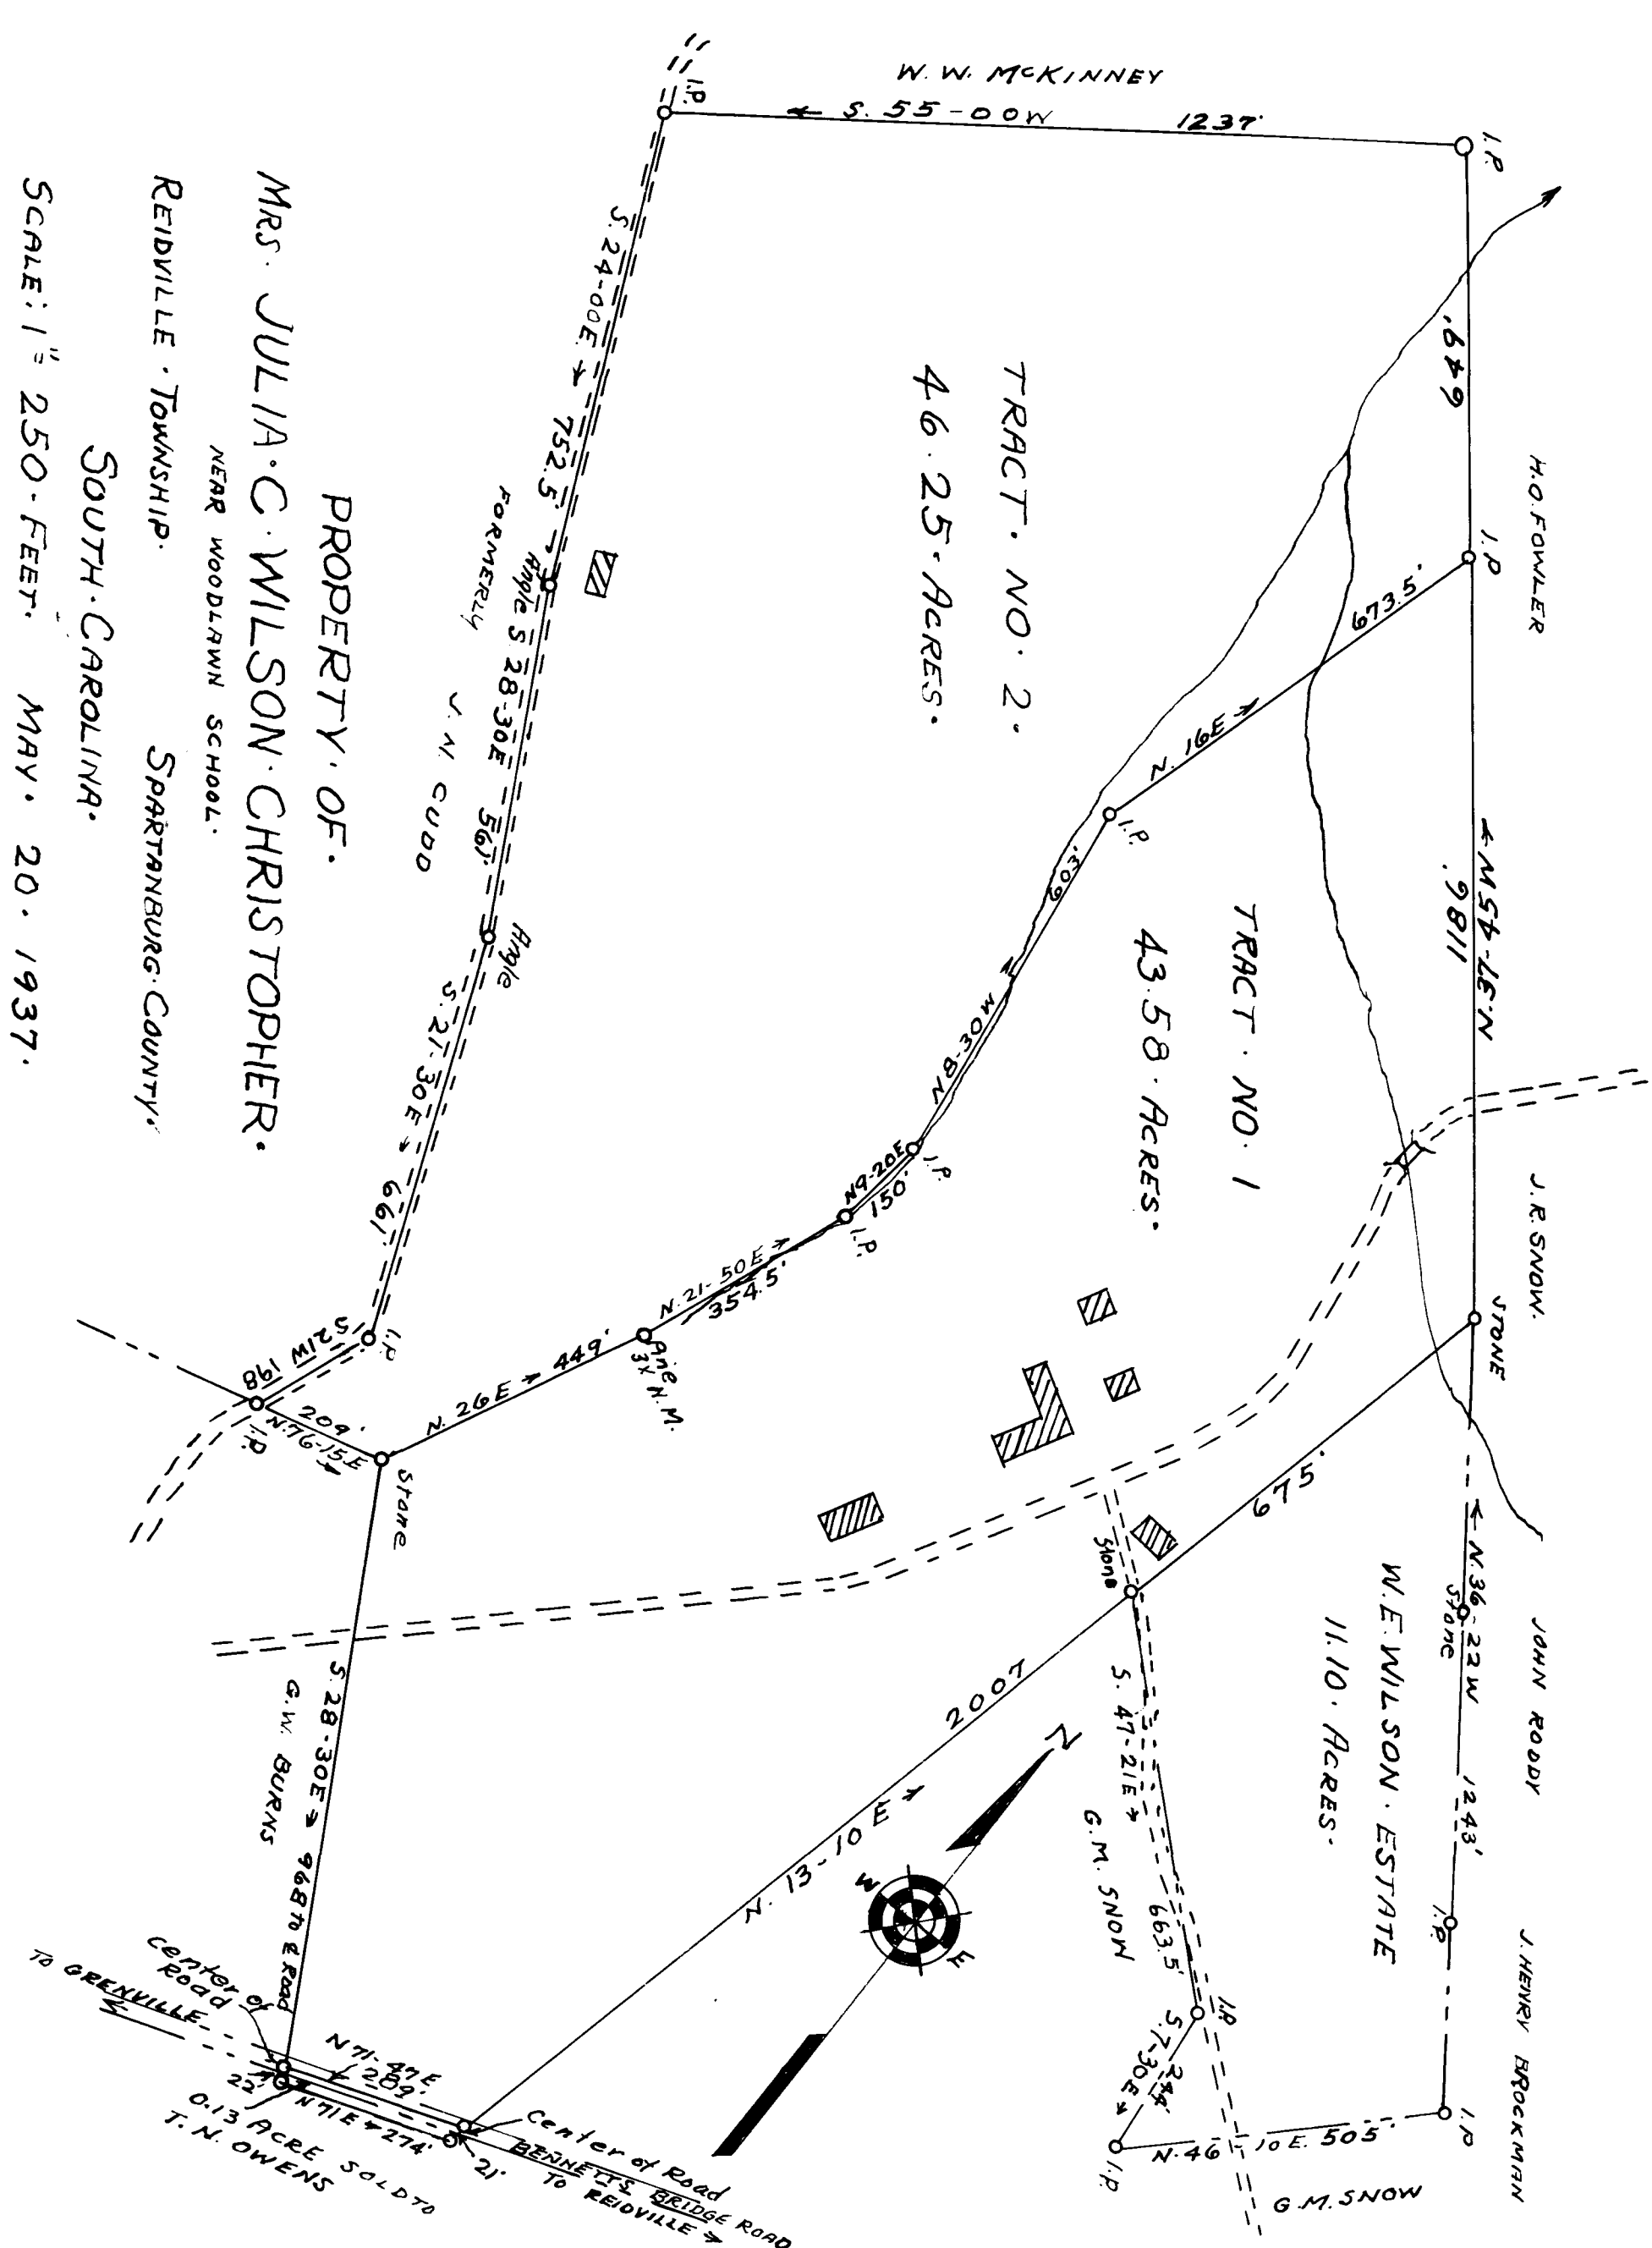

EX PARTE

MRS. JULIA C. WILSON CHRISTOPHER

PROPERTY OF
 MRS. JULIA C. WILSON CHRISTOPHER
 NEAR WOODLAWN SCHOOL.
 REIDVILLE TOWNSHIP.
 SPARTANBURG COUNTY,
 SOUTH CAROLINA.

SCALE: 1" = 250 FEET. MAY 20 1937.
 SURVEYED MAY 18 1937

H.S. BROCKMAN SURVEYOR.
 GREER, S.C.

Registered, Certified & Examined June 4, 1937 at 12:04 P.M.