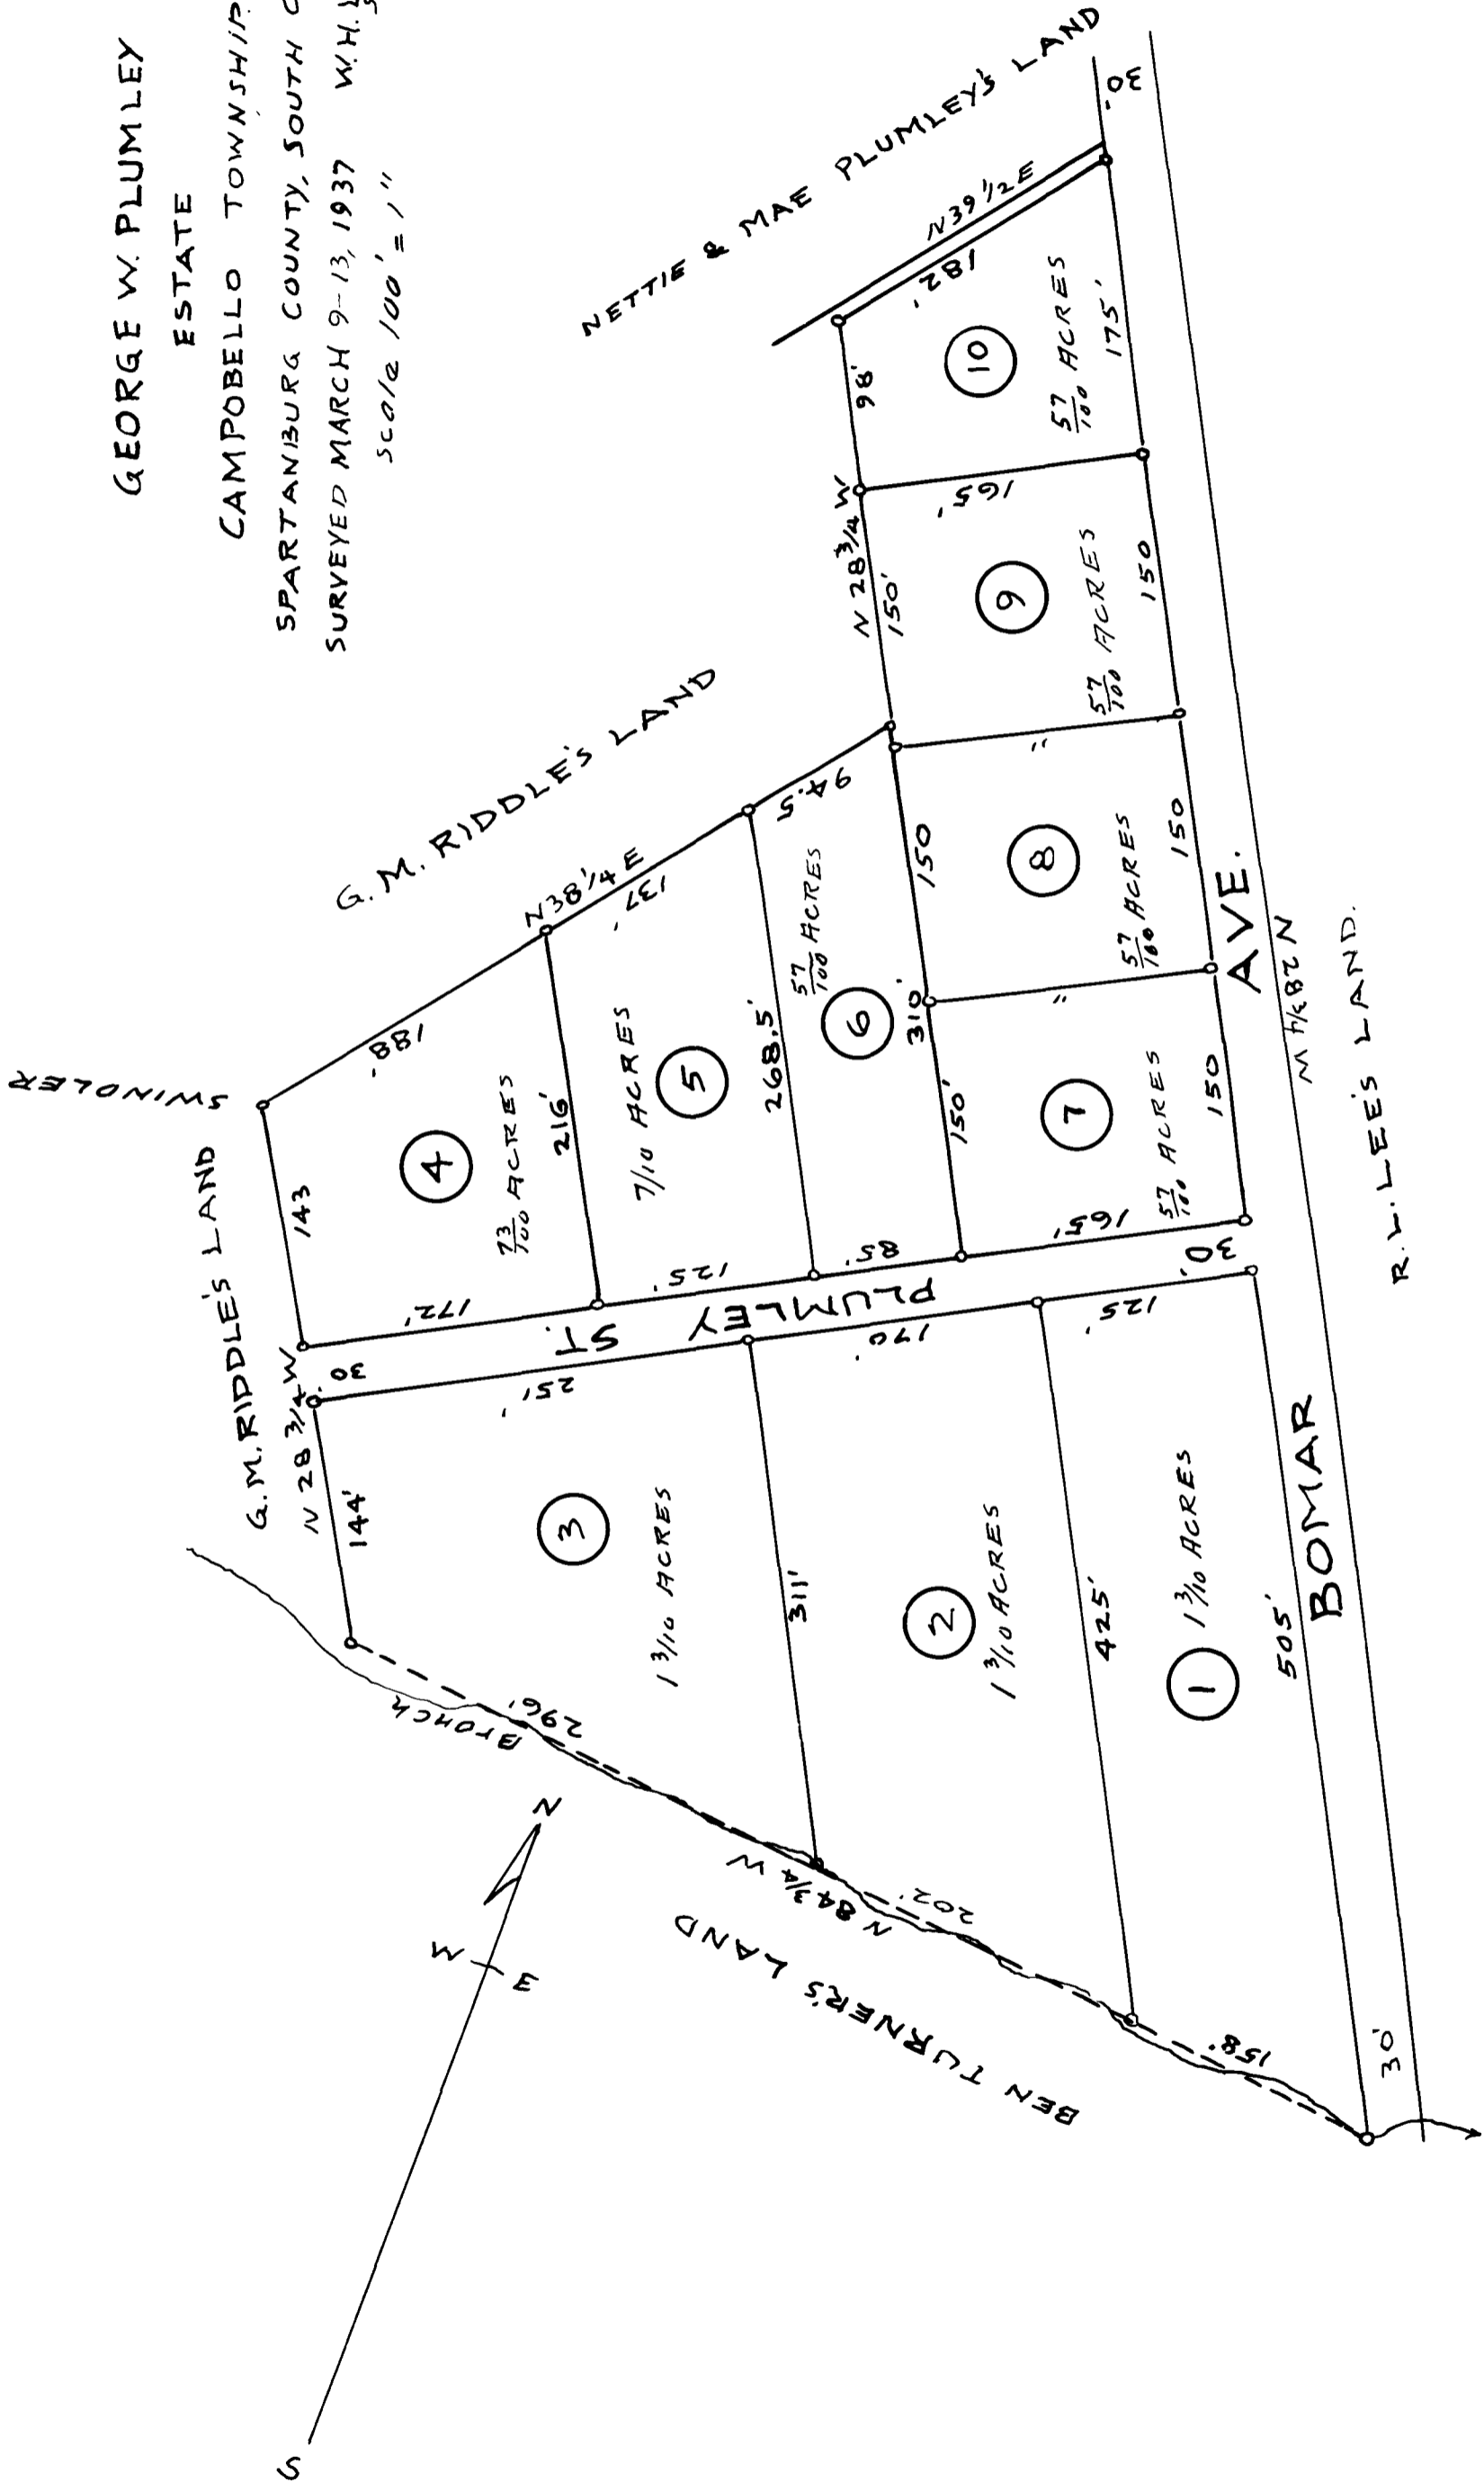

108

EX PARTE
GEO. W. PLUMLEY EST.

GEORGE W. PLUMLEY

ESTATE

CAMPOBELLO TOWNSHIP

SPARTANBURG COUNTY, SOUTH CAROLINA

SURVEYED MARCH 9-13, 1937

W.H. LADSHAW
Surveyor

SCALE 100' = 1"

Registered, Certified & Examined July 2nd 1937 at 12:32 P.M.