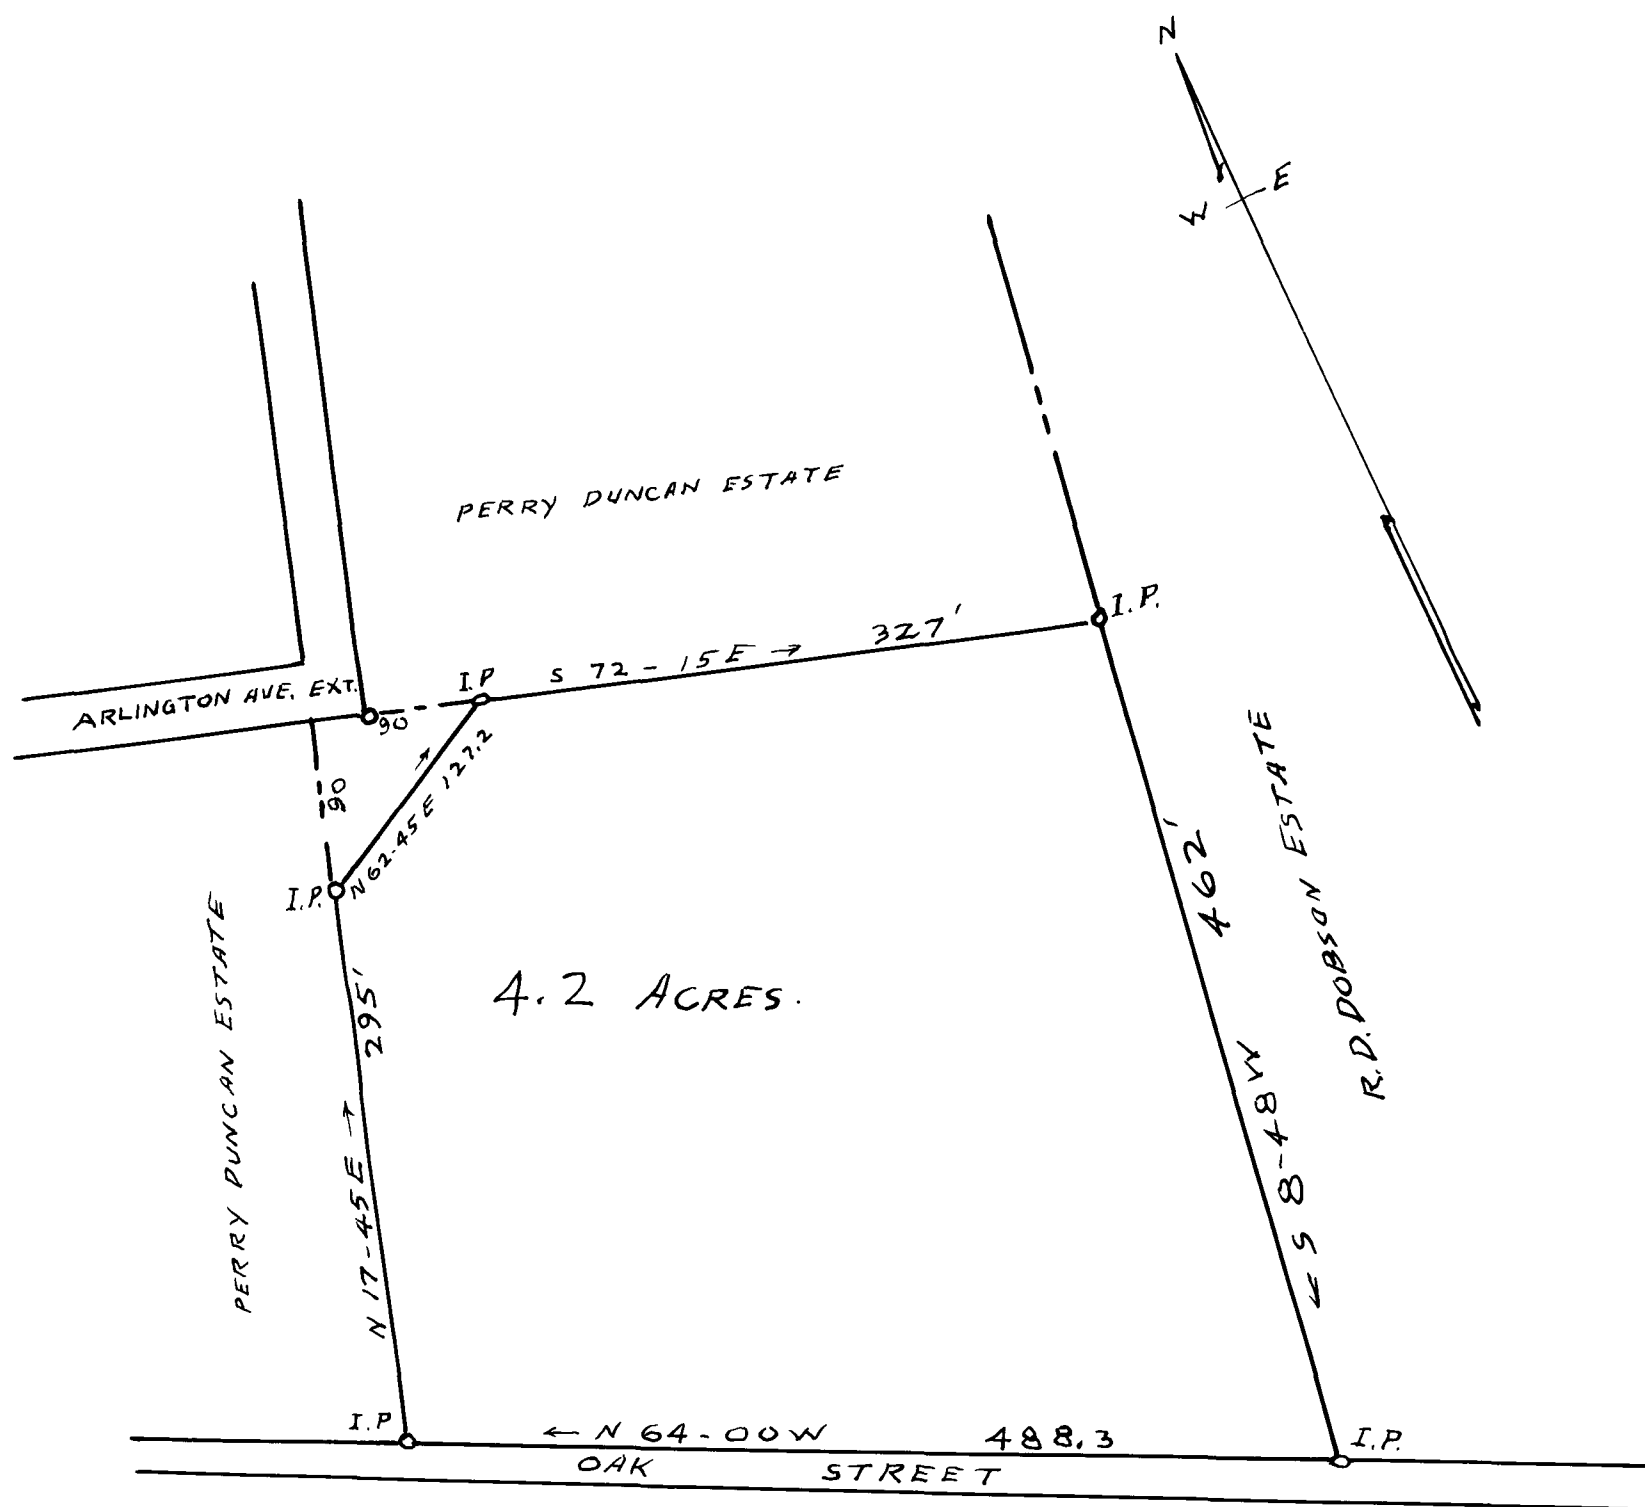

EX PARTE
EDDIE MILLER

4.2 ACRES.

PROPERTY OF
EDDIE MILLER

NEAR GREER

BEECH SPRINGS TOWNSHIP SPARTANBURG CO

SOUTH CAROLINA.

SCALE: 1" = 100 FEET JANUARY 18, 1937

H.S. BROCKMAN, SURVEYOR
GREER, S.C.