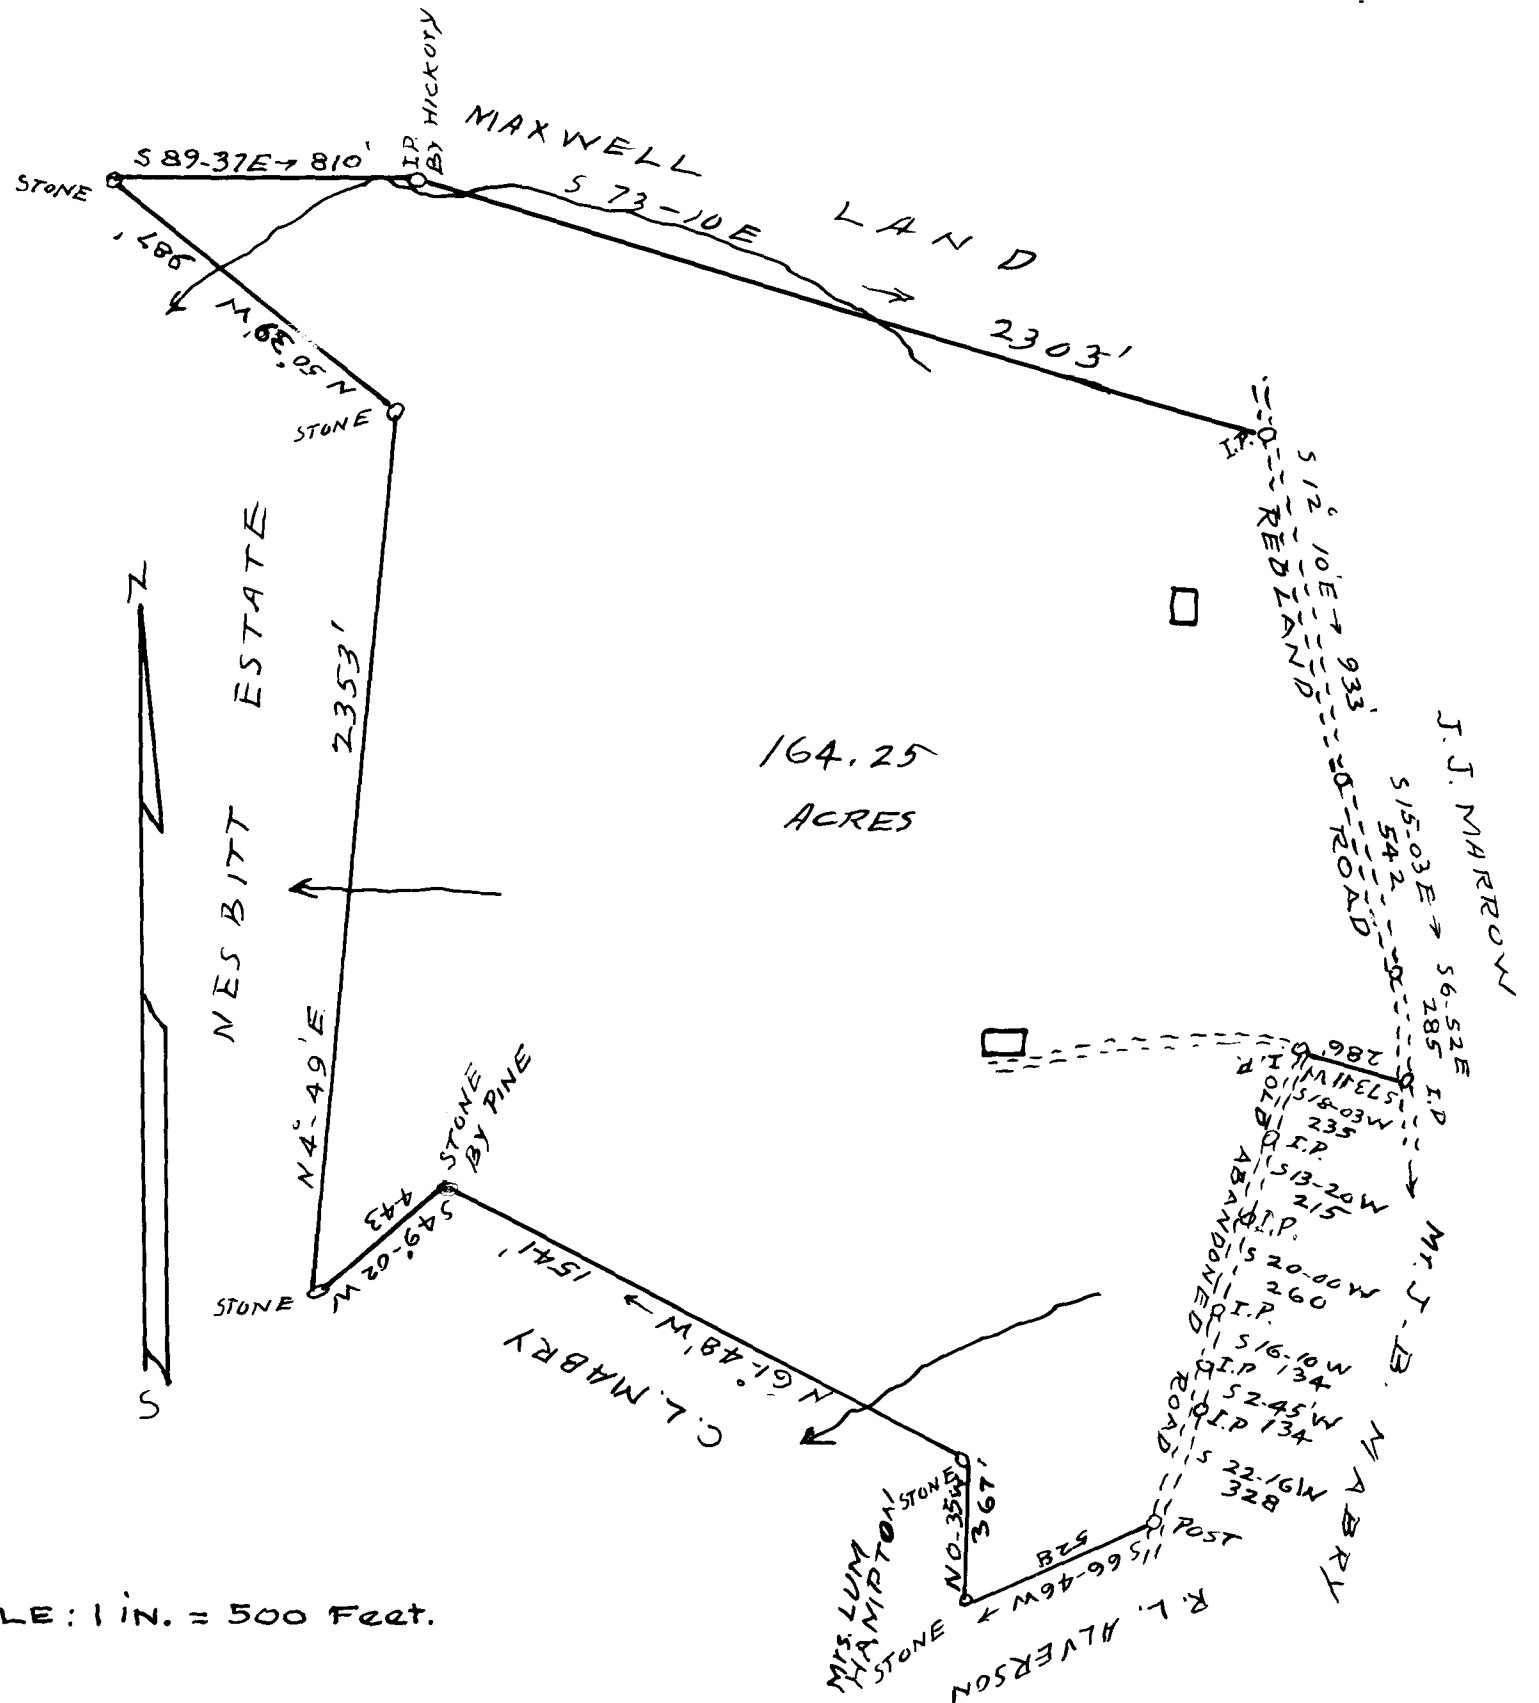

137

EX PARTE  
HUGH S. BLACK

PROPERTY OF  
DR. HUGH S. BLACK

THIS PROPERTY FORMERLY KNOWN AS THE HARRIS LAND IS LOCATED ABOUT 1 1/2 MILES N.E. OF CAMPOBELLO ON WEST SIDE OF REDLAND ROAD IN SPARTANBURG COUNTY, S.C., SURVEYED NOV. 1ST AND 8TH 1937