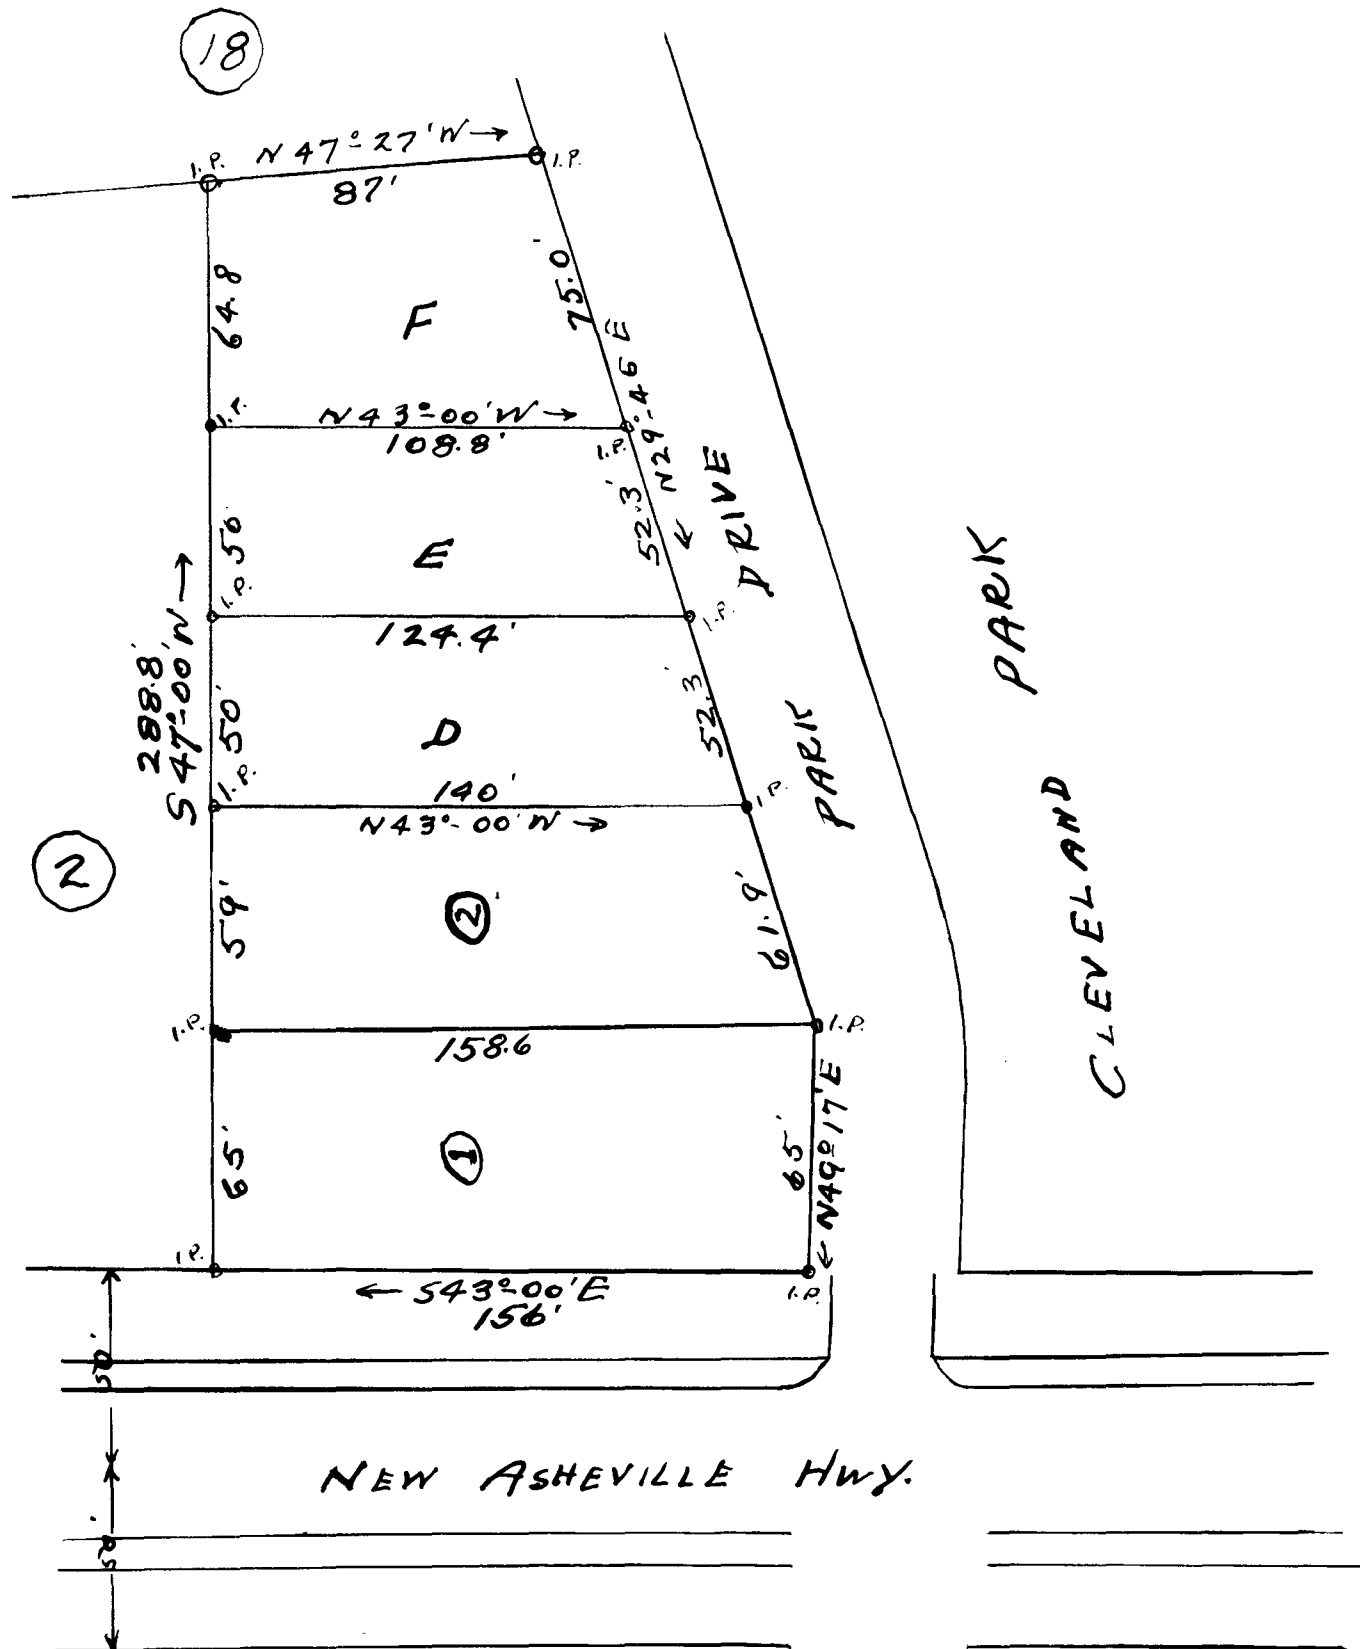

155

EX PARTE
ERNEST E. GENTRY

SUBDIVISION
FOR
ERNEST E. GENTRY
LOT 1, BLOCK B, OF J. B. CLEVELAND HOMEPLACE
IN THE CITY OF SPARTANBURG, S.C.
SCALE: 1" = 50'
APR. 15, 1941
REVISED AUG. 1, 1941

J. H. GOOCH, SUR
SPARTANBURG, S.C.