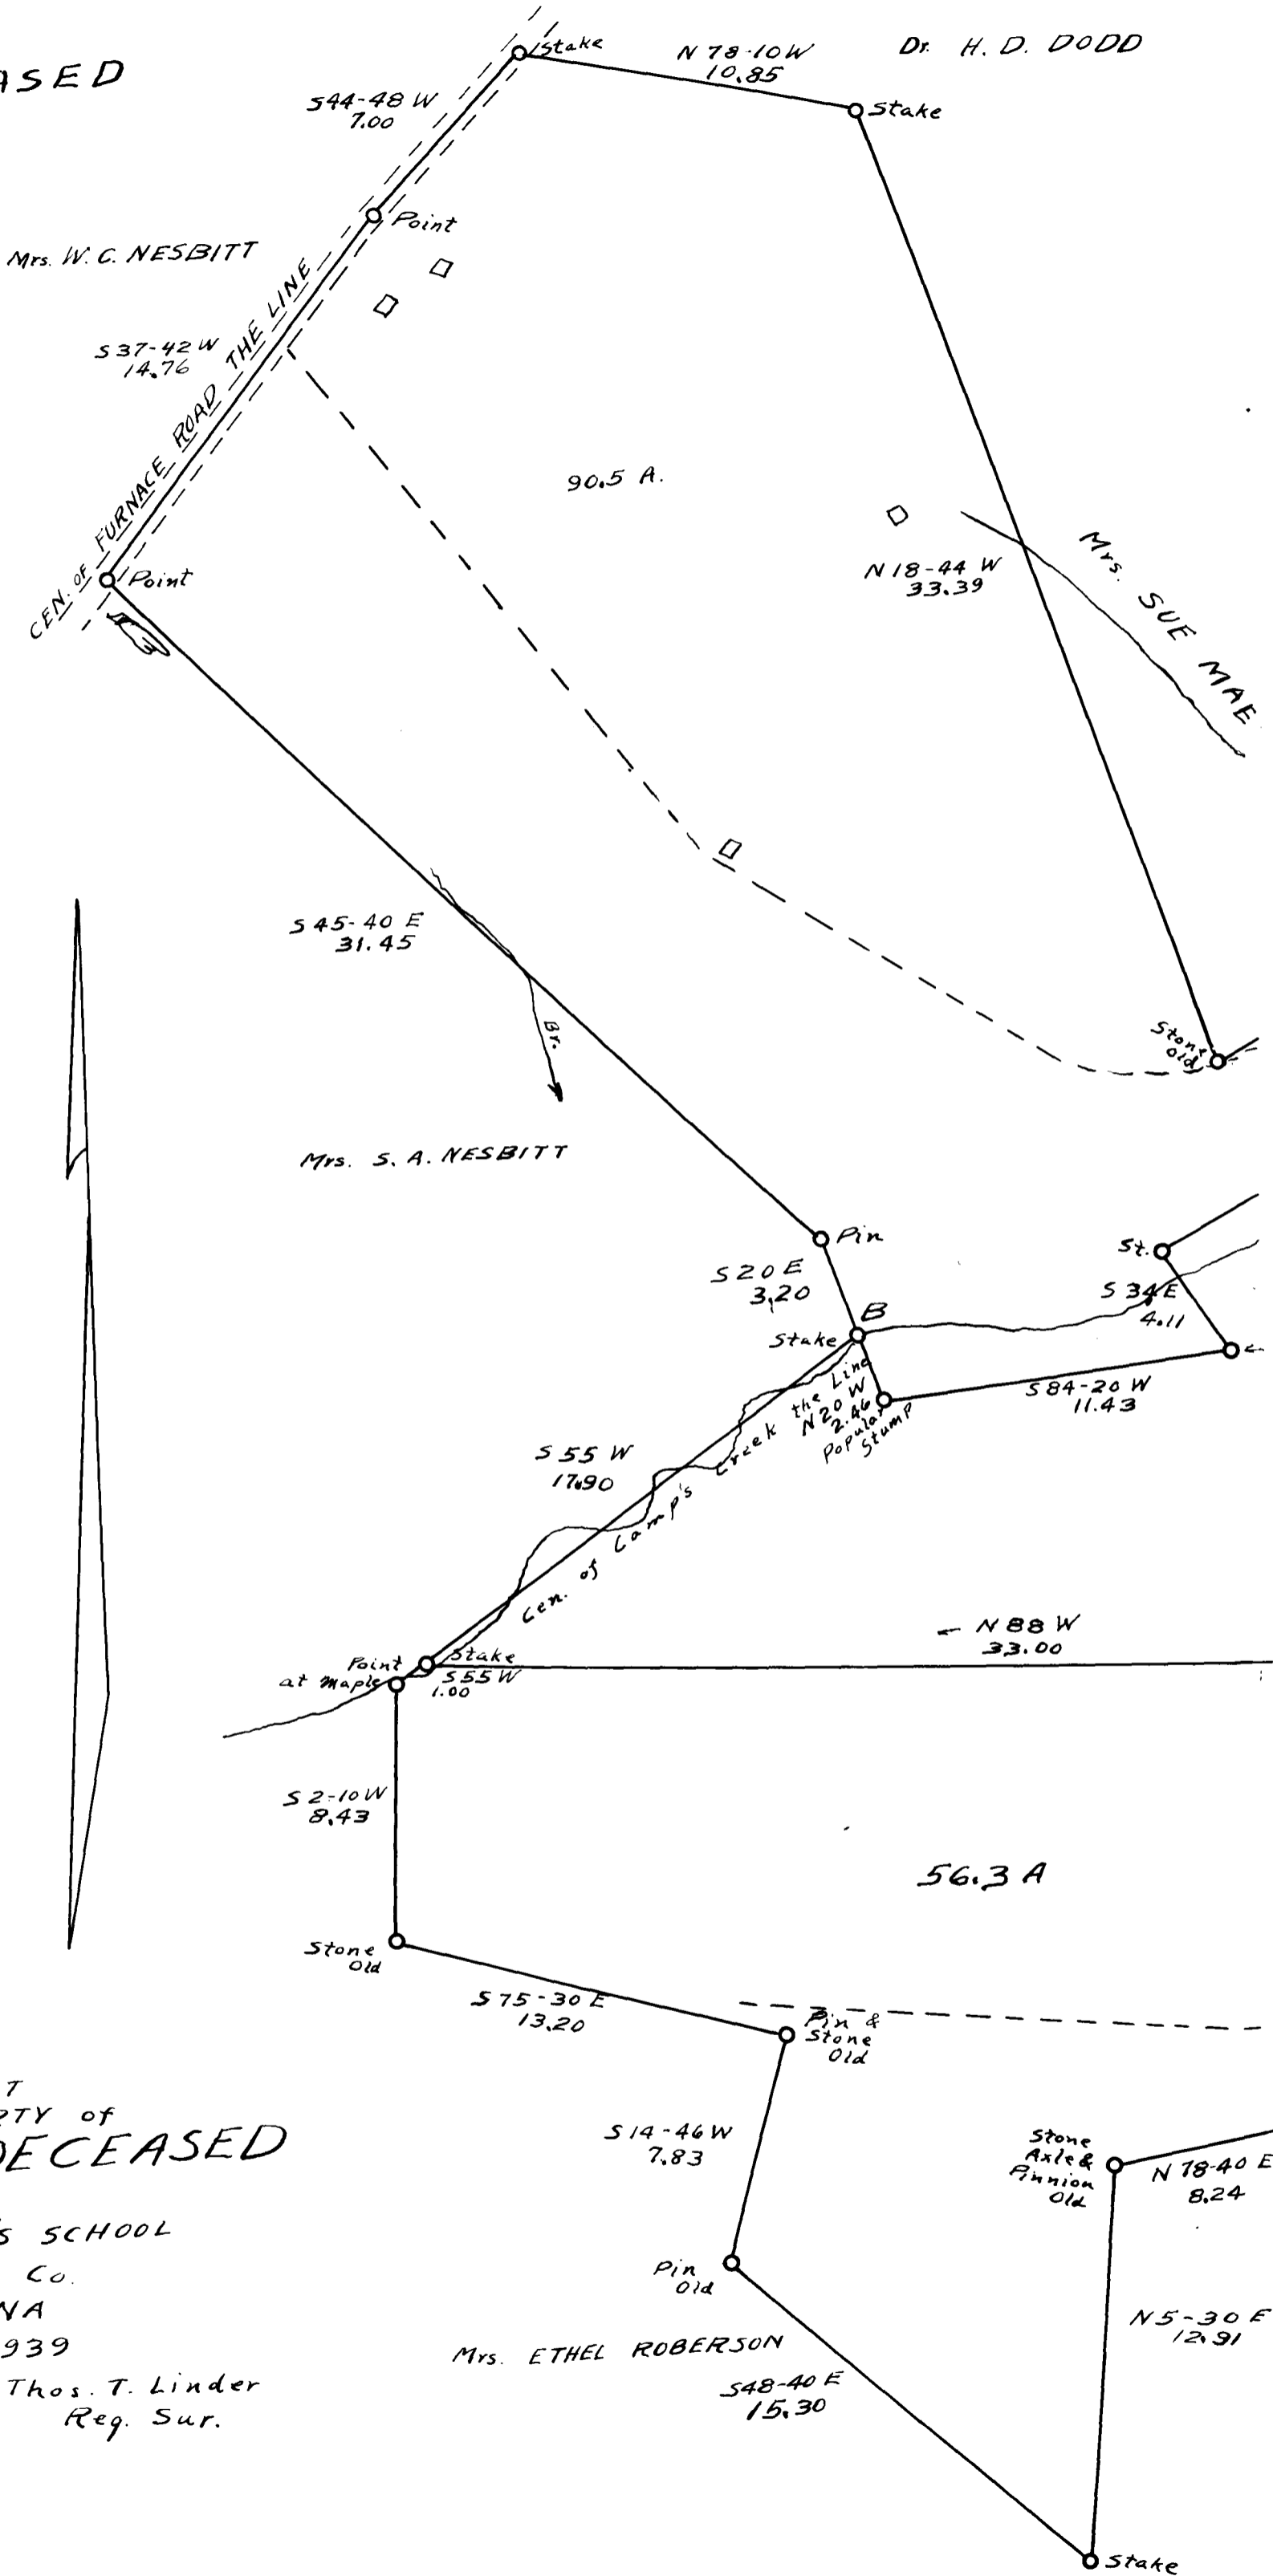

135

EX PARTE  
J.A.C. HIGH, DECEASED

SURVEY & PLAT  
ESTATE PROPERTY OF  
J. A. C. HIGH, DECEASED

SAID LAND IS,  
LYING NEAR DODD'S SCHOOL  
SPARTANBURG, Co.  
SOUTH CAROLINA  
APRIL 4:7, 1939

Thos. T. Linder  
Reg. Sur.

Formerly A.E. WINGO

Lines A to B & C to D were surveyed May 26, 1939

Registered, certified & Examined June 29<sup>th</sup> 1939 at 2:59 P.M.