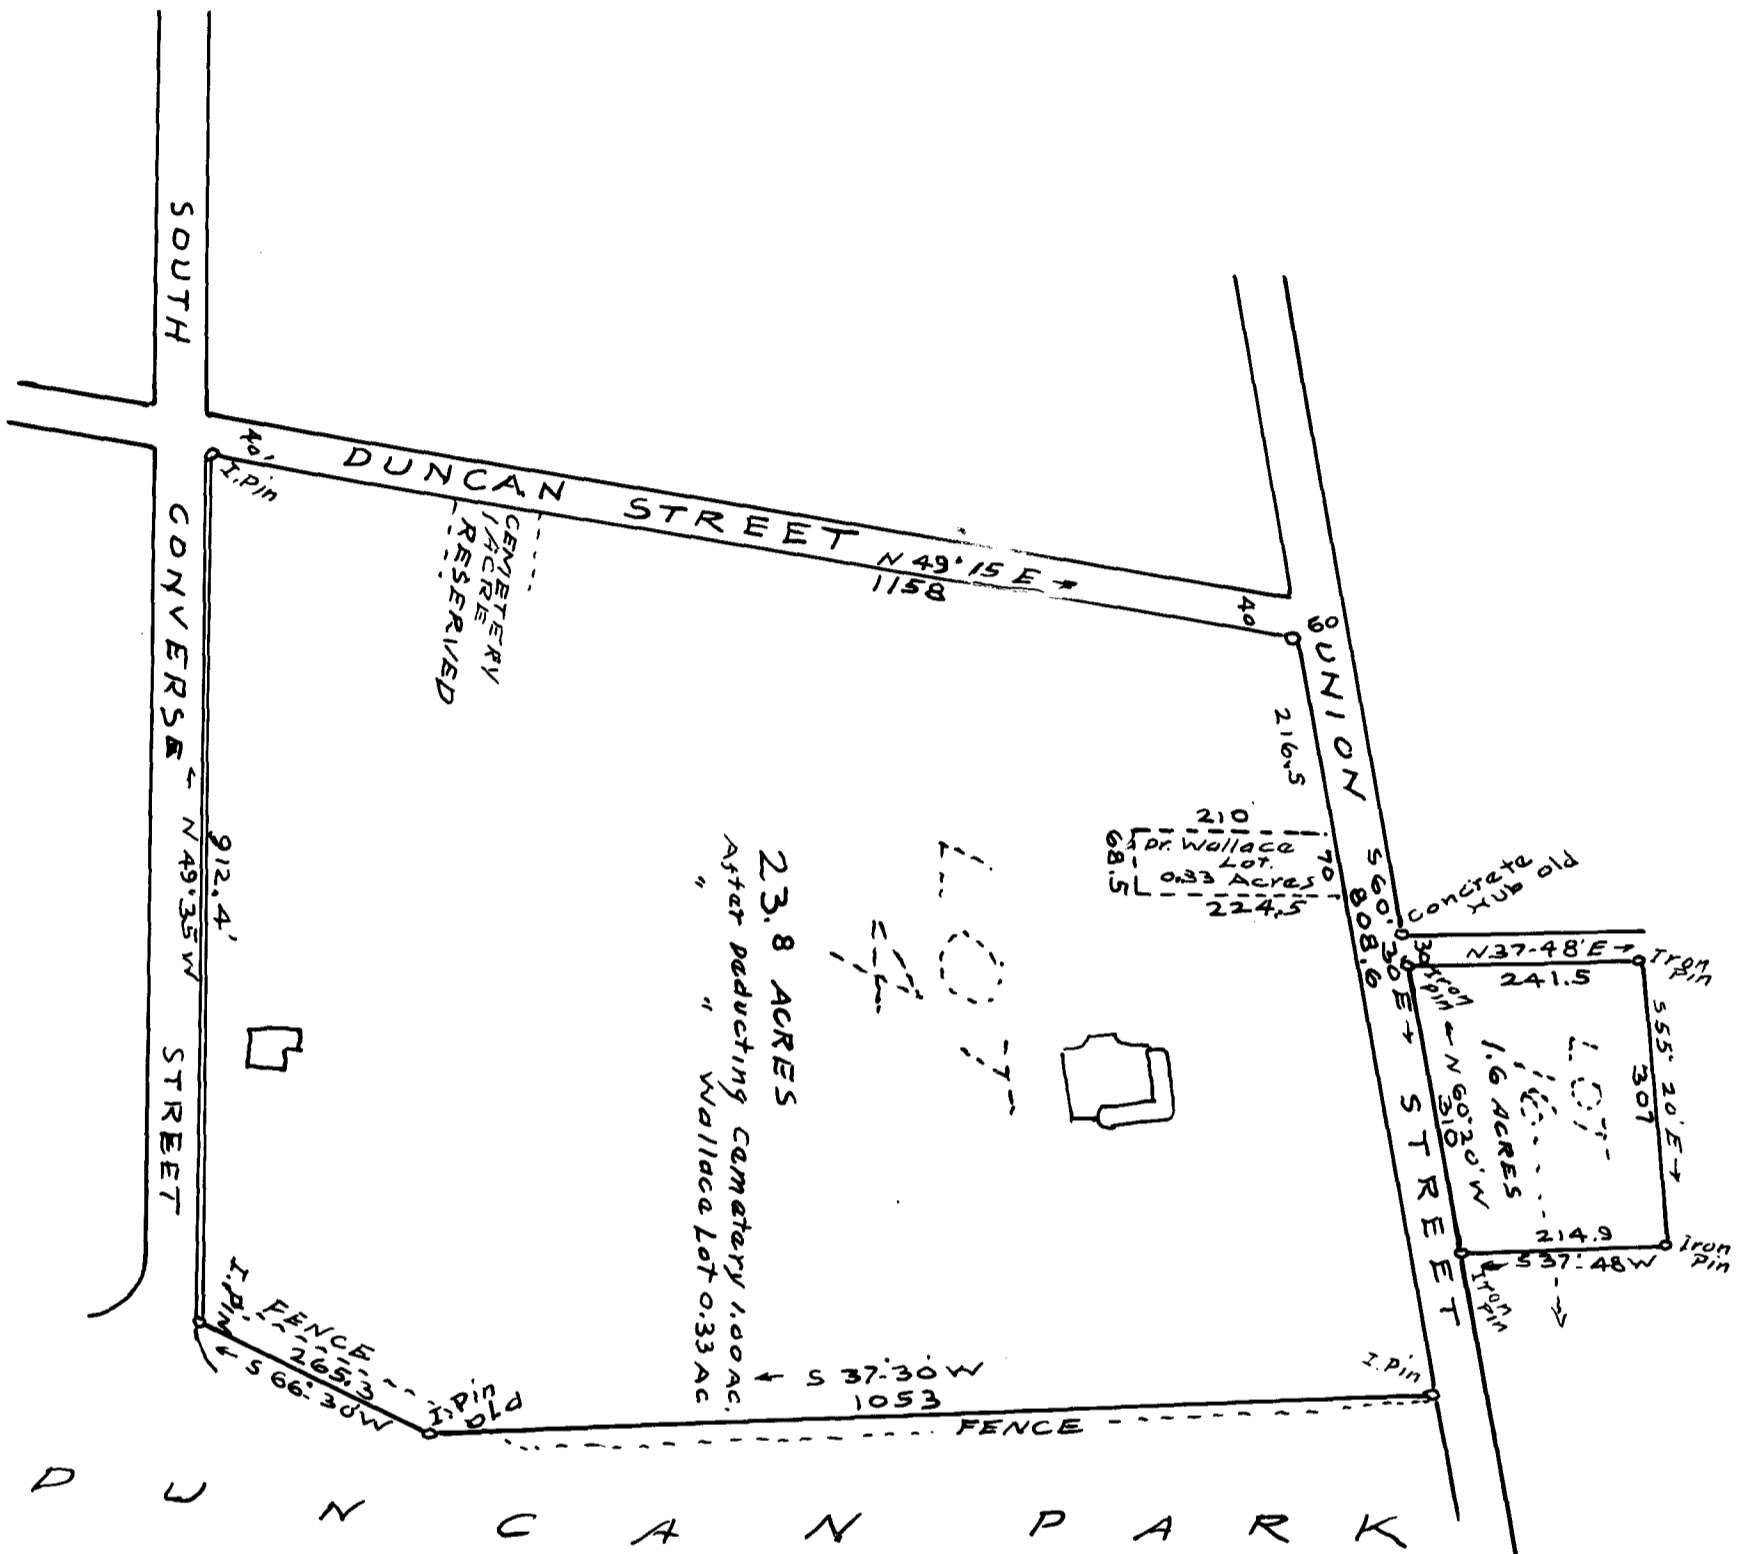

EX PARTE  
CARRIE DUNCAN EPPS

PROPERTY  
OF  
MRS. CARRIE DUNCAN EPPS  
NEAR SOUTHERN CITY LIMITS  
SPARTANBURG, S.C.  
JULY 7, 1936  
H. STRIBLING, ENG. & SUR  
FIELD C.B. VASS  
SCALE 1 INCH = 200 FEET.