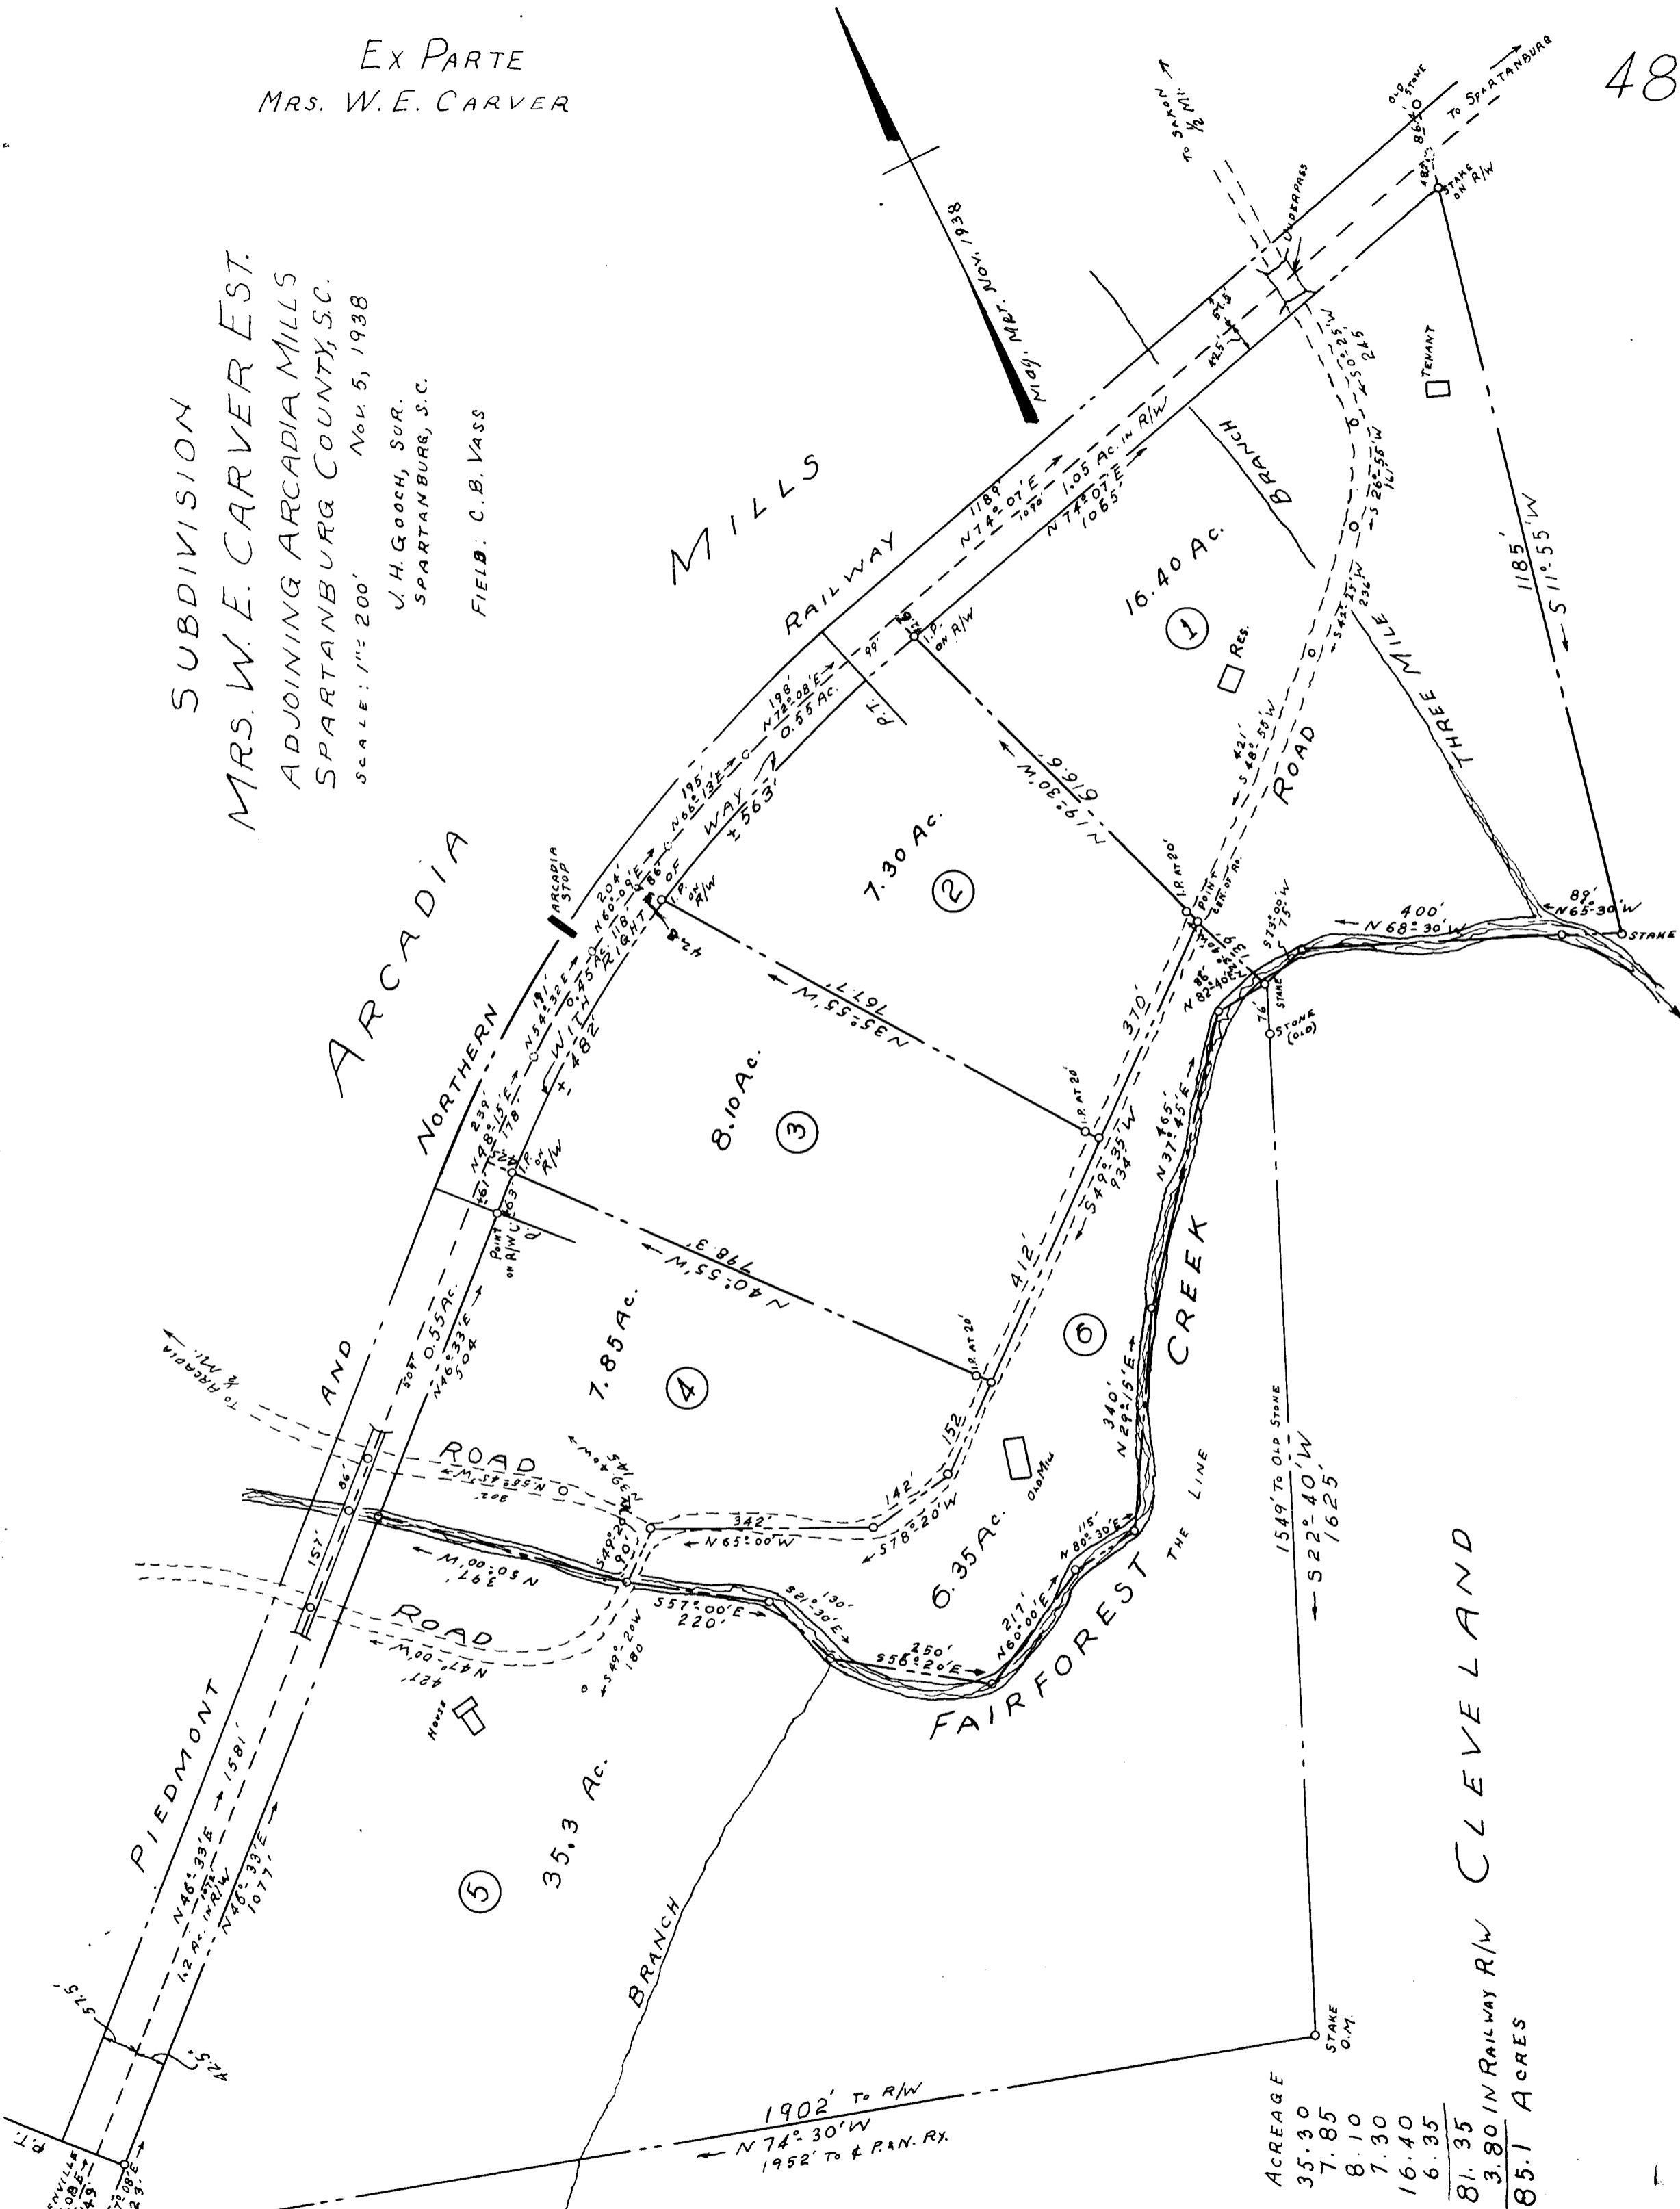

EX PARTE
MRS. W. E. CARVER

SUBDIVISION
MRS. W. E. CARVER EST.
ADJOINING ARCADIA MILLS
SPARTANBURG COUNTY, S.C.
SCALE: 1" = 200'

U. H. GOOCH, SUR.
SPARTANBURG, S.C.
FIELD: C. B. VASS

ACREAGE
35.30
7.85
8.10
7.30
16.40
6.35
<u>81.35</u>
Plus 3.80 IN RAILWAY R/W
TOTAL: 85.1 ACRES