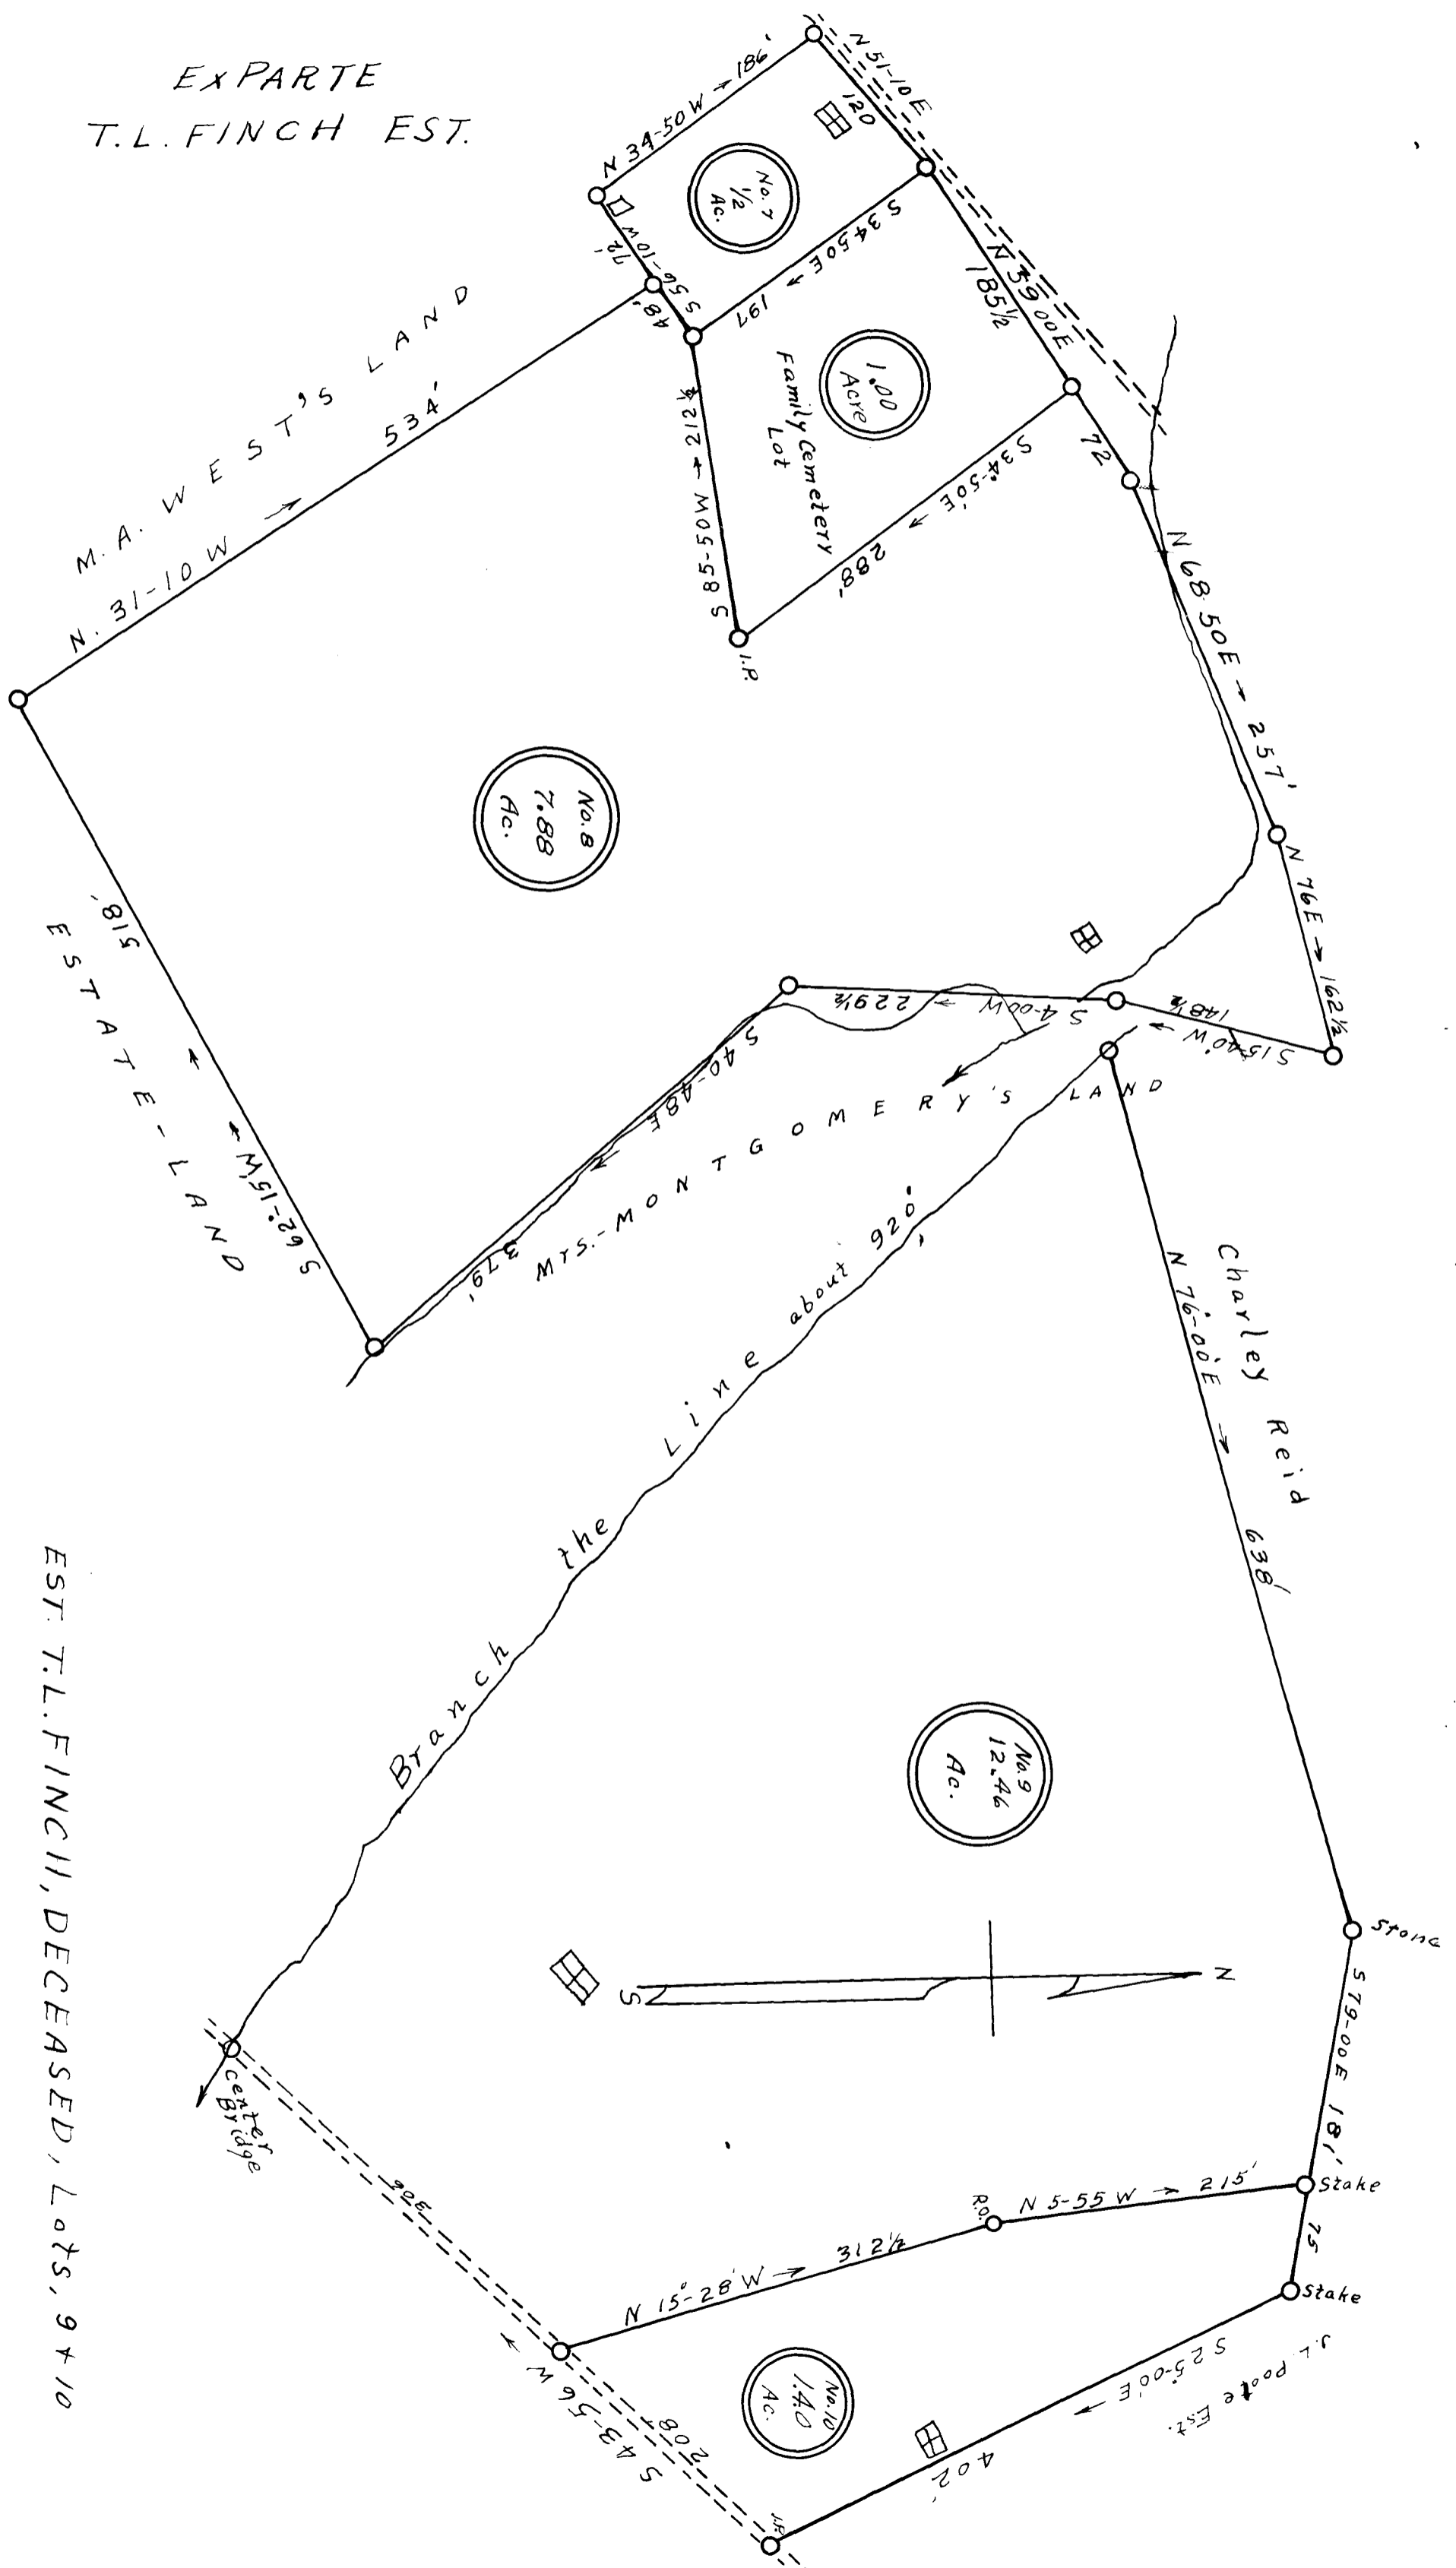

EX PARTE
T.L. FINCH EST.

EST. T.L. FINCH DECEASED - Lot 7+8
LOCATED
1 mile Southwest of Campobello, S.C.

EST. T.L. FINCH, DECEASED, Lots, 9+10
LOCATED, IN
TOWN OF Campobello, S.C.
Re-Surveyed Nov. 26, 1938.
J.H. Atkins, Surveyor

Scale: 1-in = 100-Feet

Registered, Certified + Examined January 27th 1939 at 4:36 PM