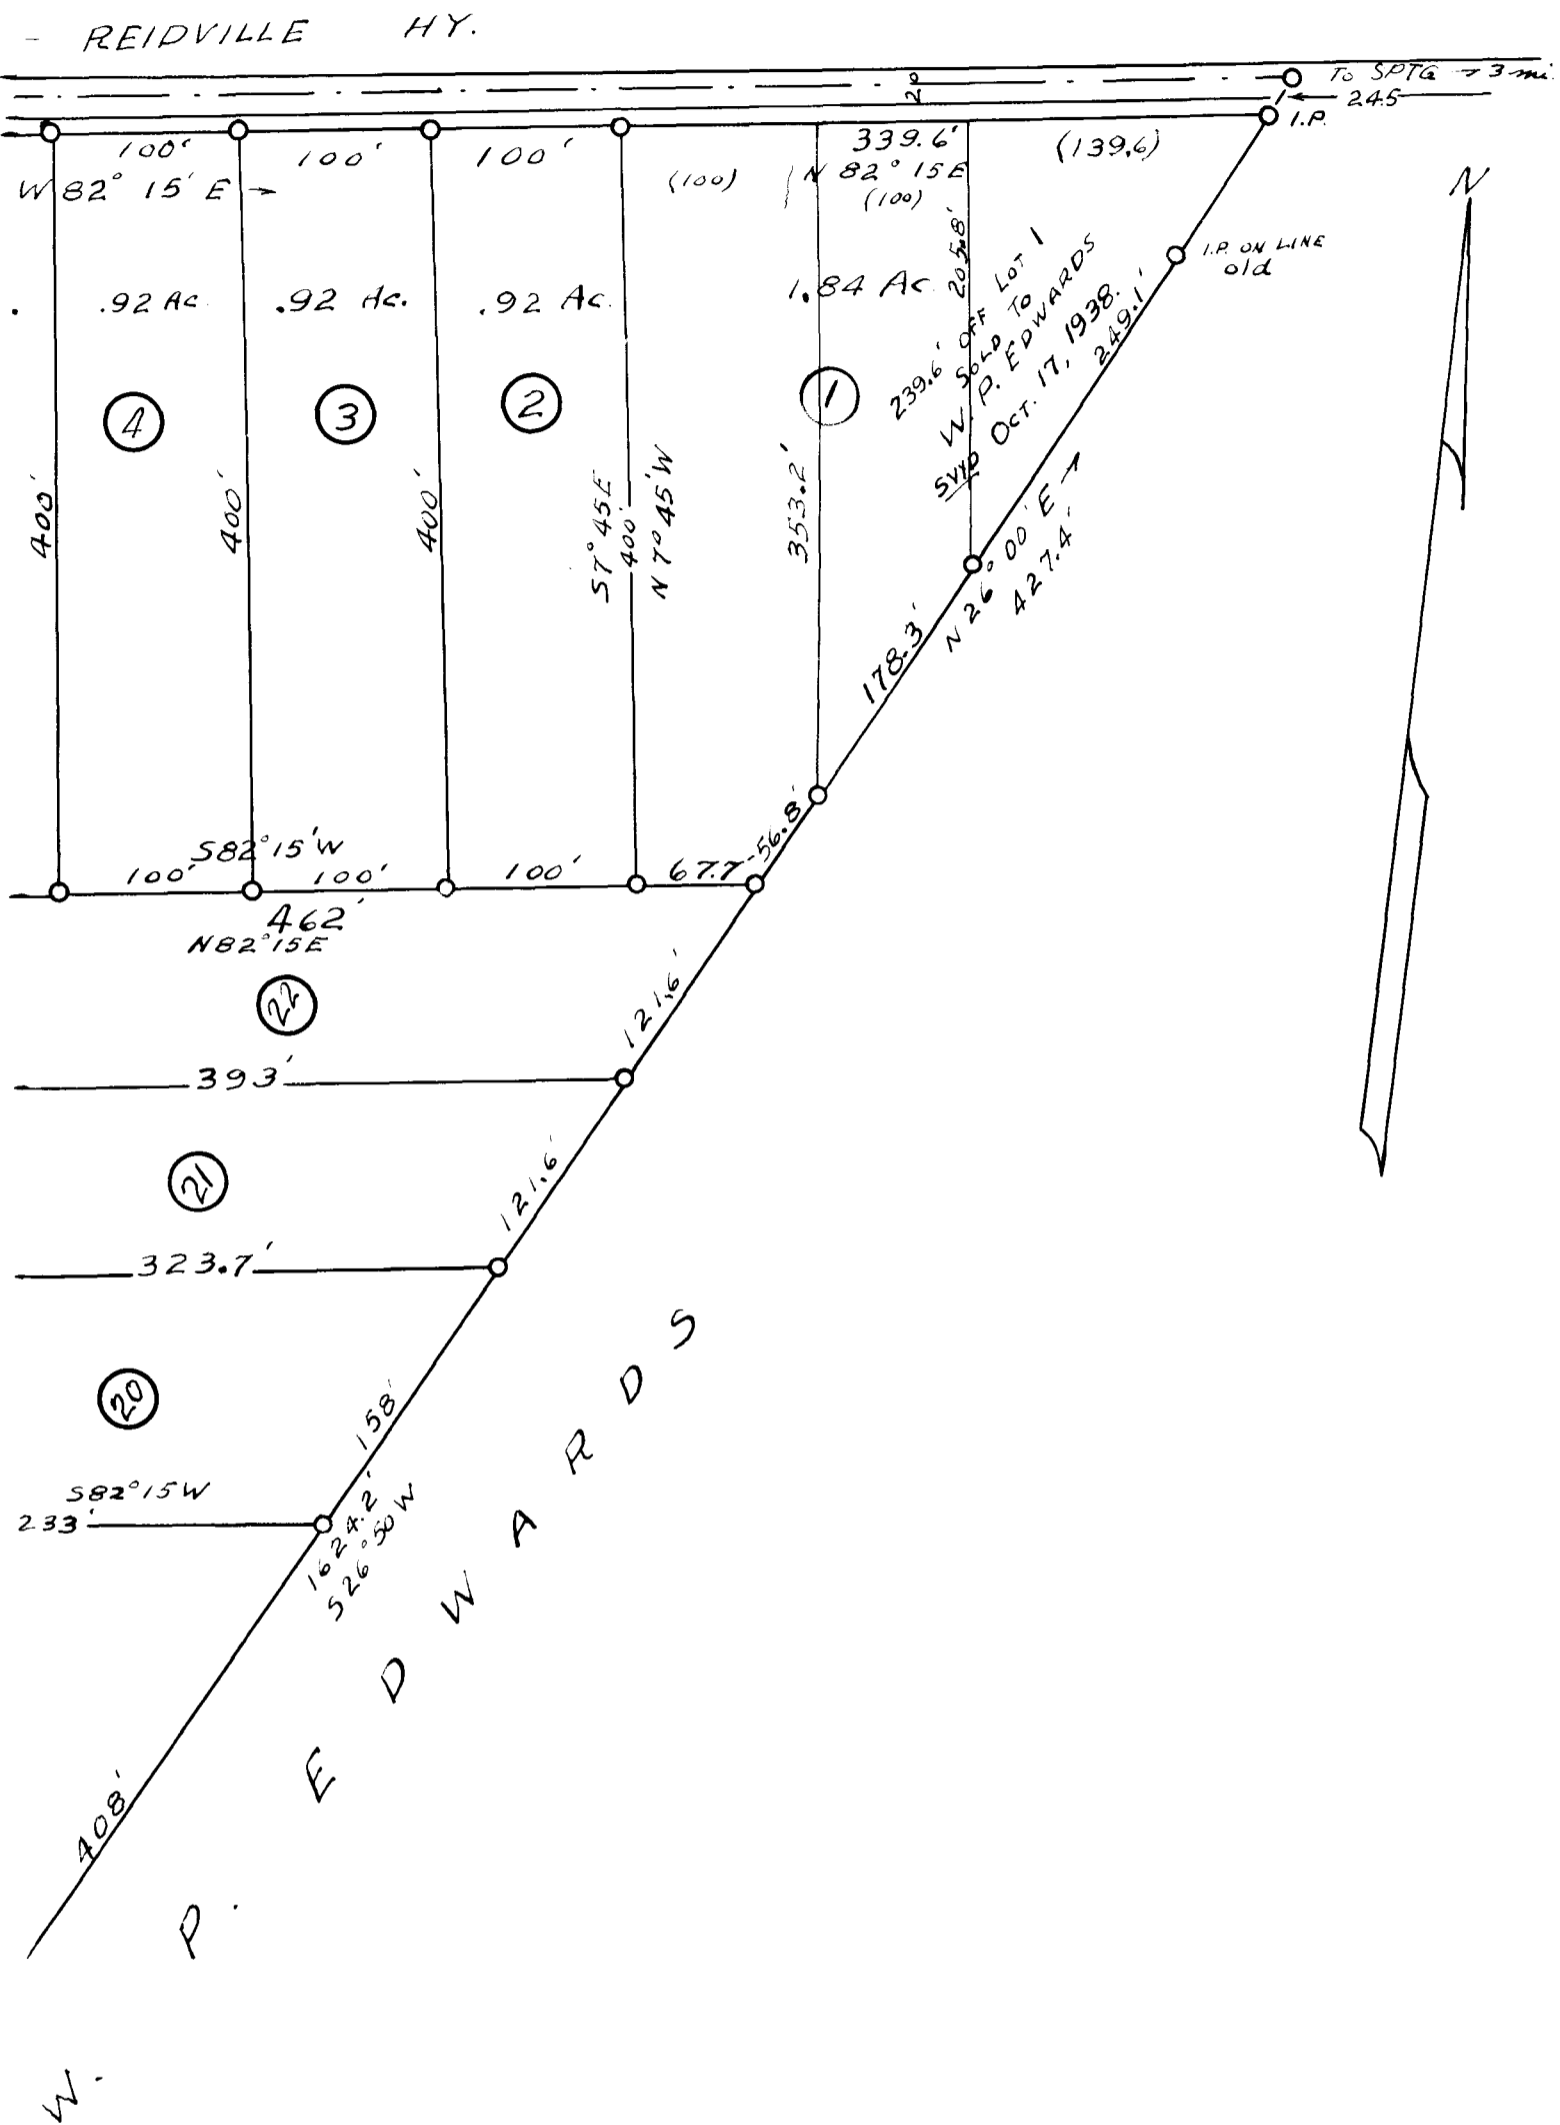

108

EX PARTE

MRS. BLANCHE L. BLACK

SPARTANBURG -

WEST VIEW SCHOOL

"BELVEDEER"
 SUBDIVISION
 PROPERTY OF
 MRS. BLANCHE L. BLACK
 SPARTANBURG CO, S.C.
 H. STRIBLING, C.E. NOV. 29, 1937.
 SCALE 1" = 100'
 FIELD: C. B. VASS