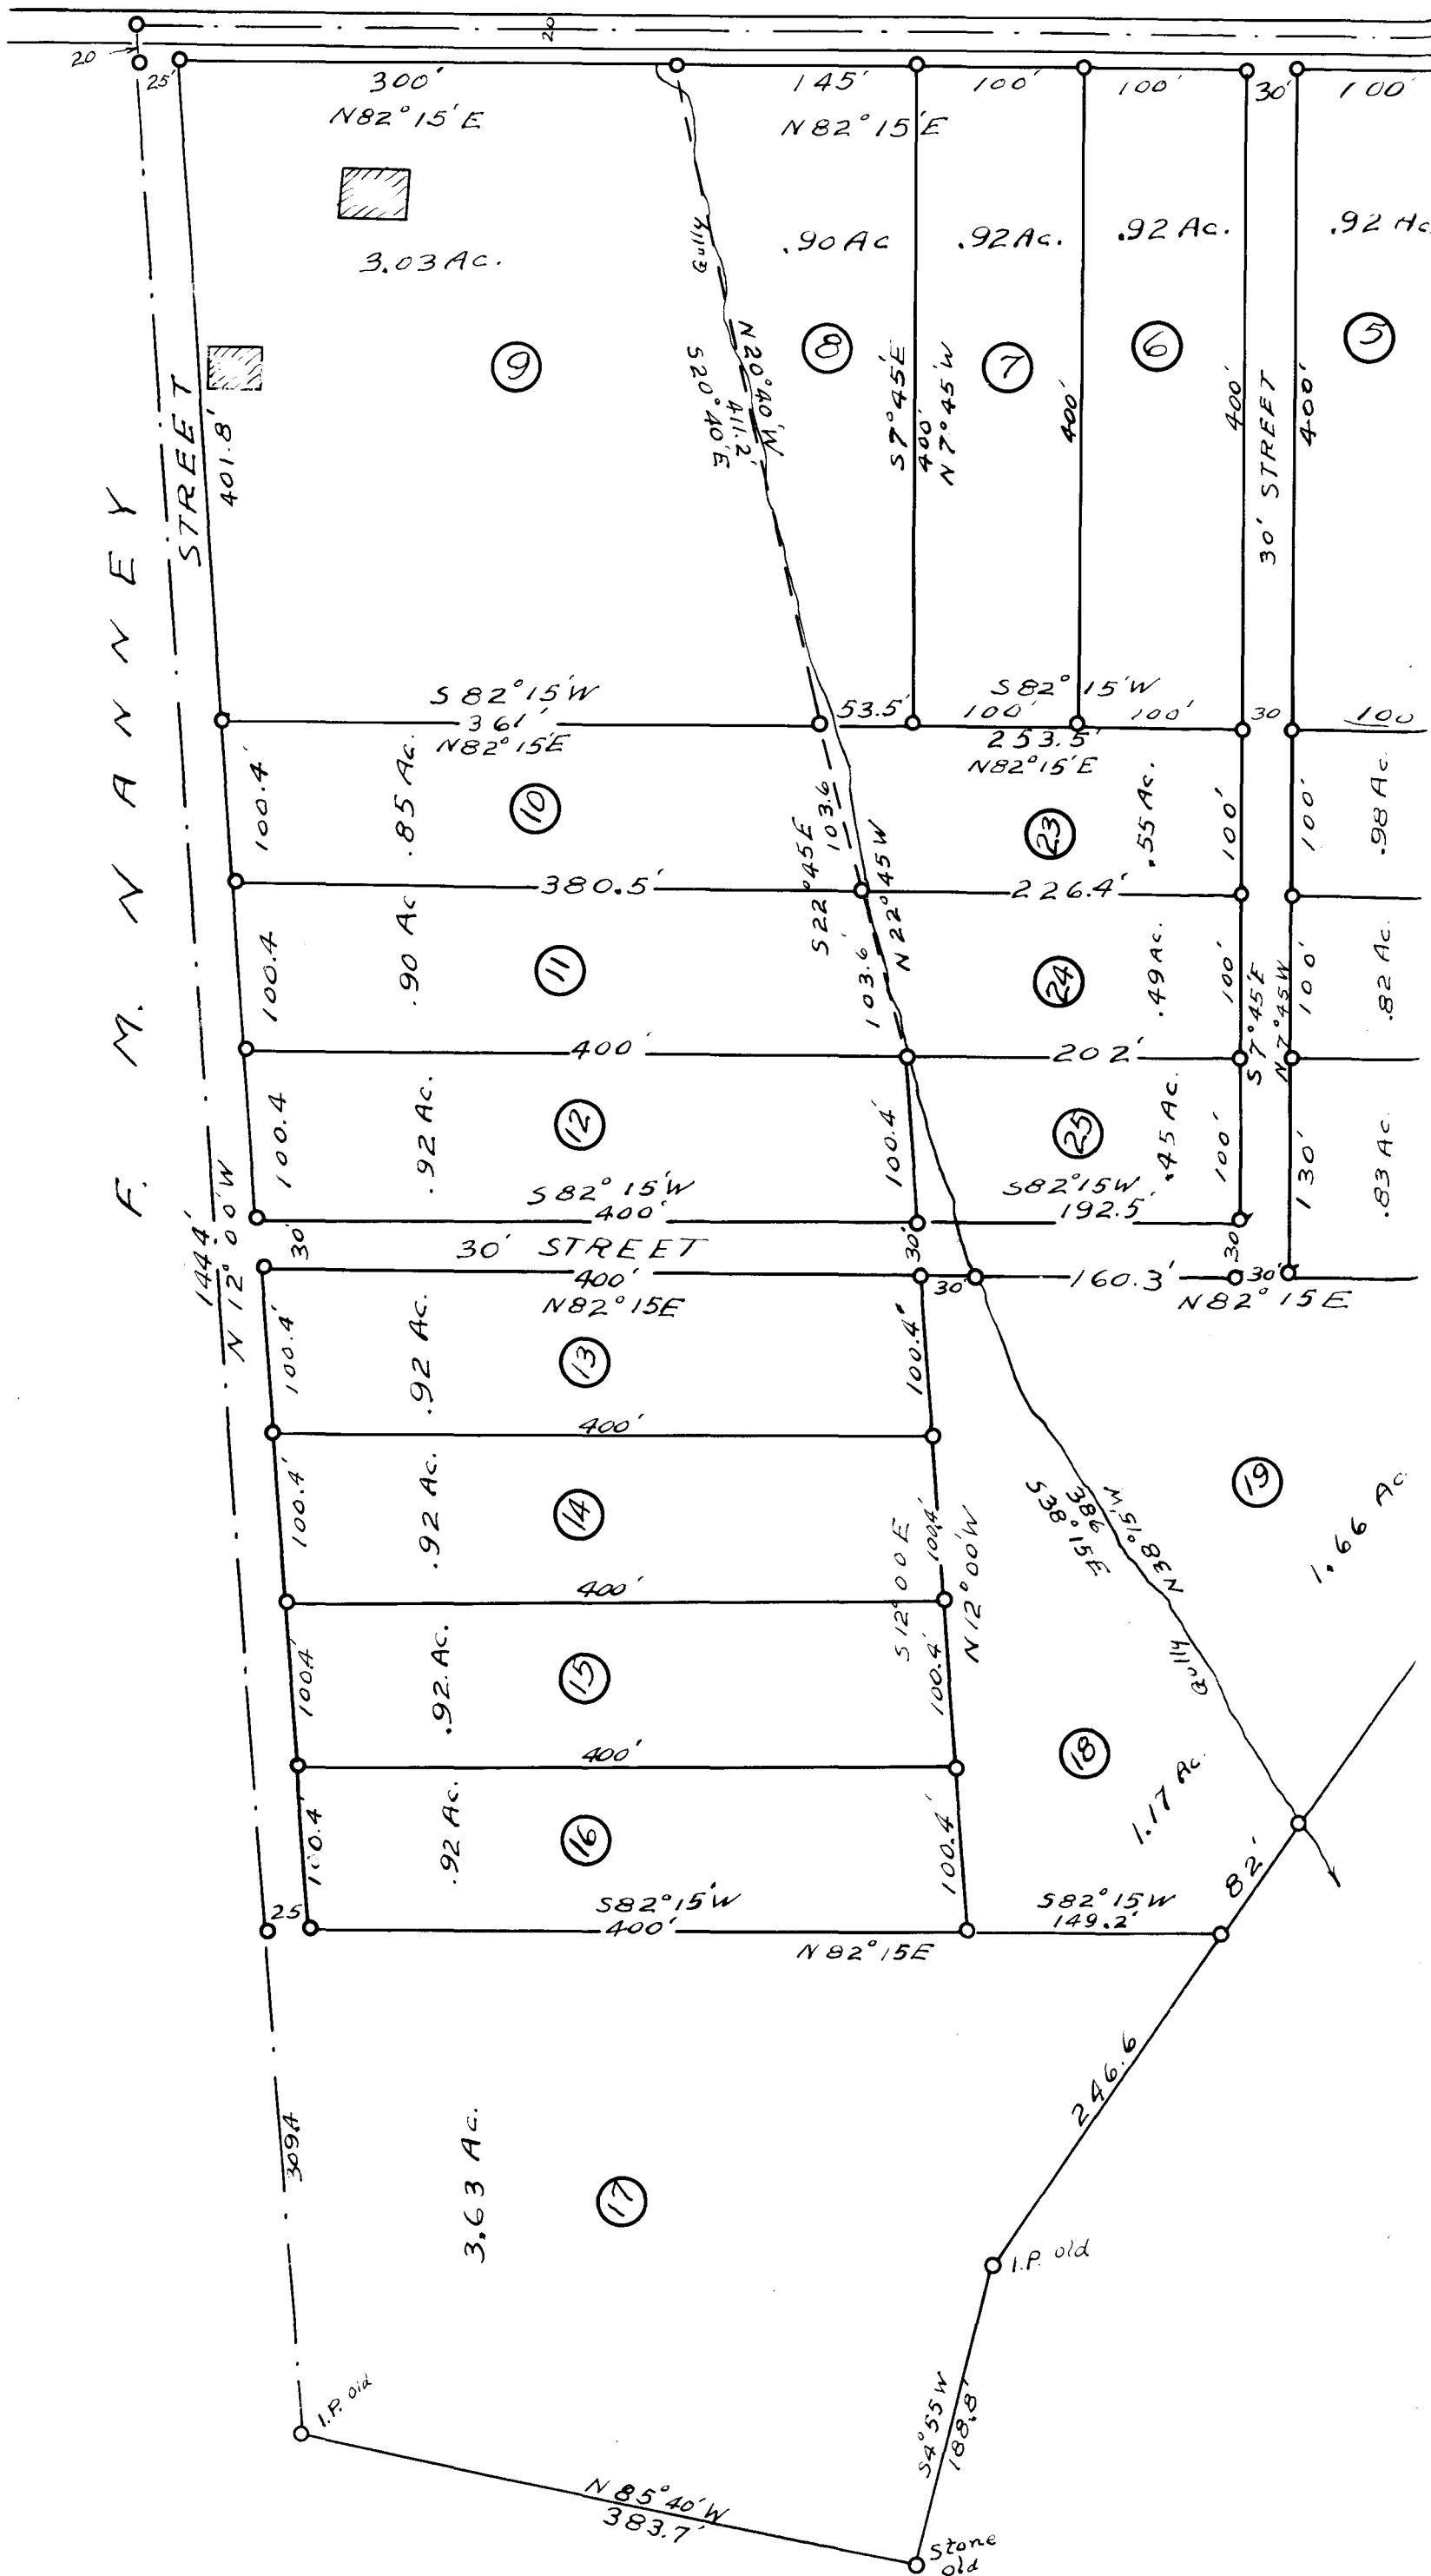

108

EX PARTE

MRS. BLANCHE L. BLACK

SPARTANBURG -

WEST VIEW SCHOOL

"BELVEDEER"
 SUBDIVISION
 PROPERTY OF
 MRS. BLANCHE L. BLACK
 SPARTANBURG CO, S.C.
 H. STRIBLING, C.E. NOV. 29, 1937.
 SCALE 1" = 100'
 FIELD: C. B. VASS