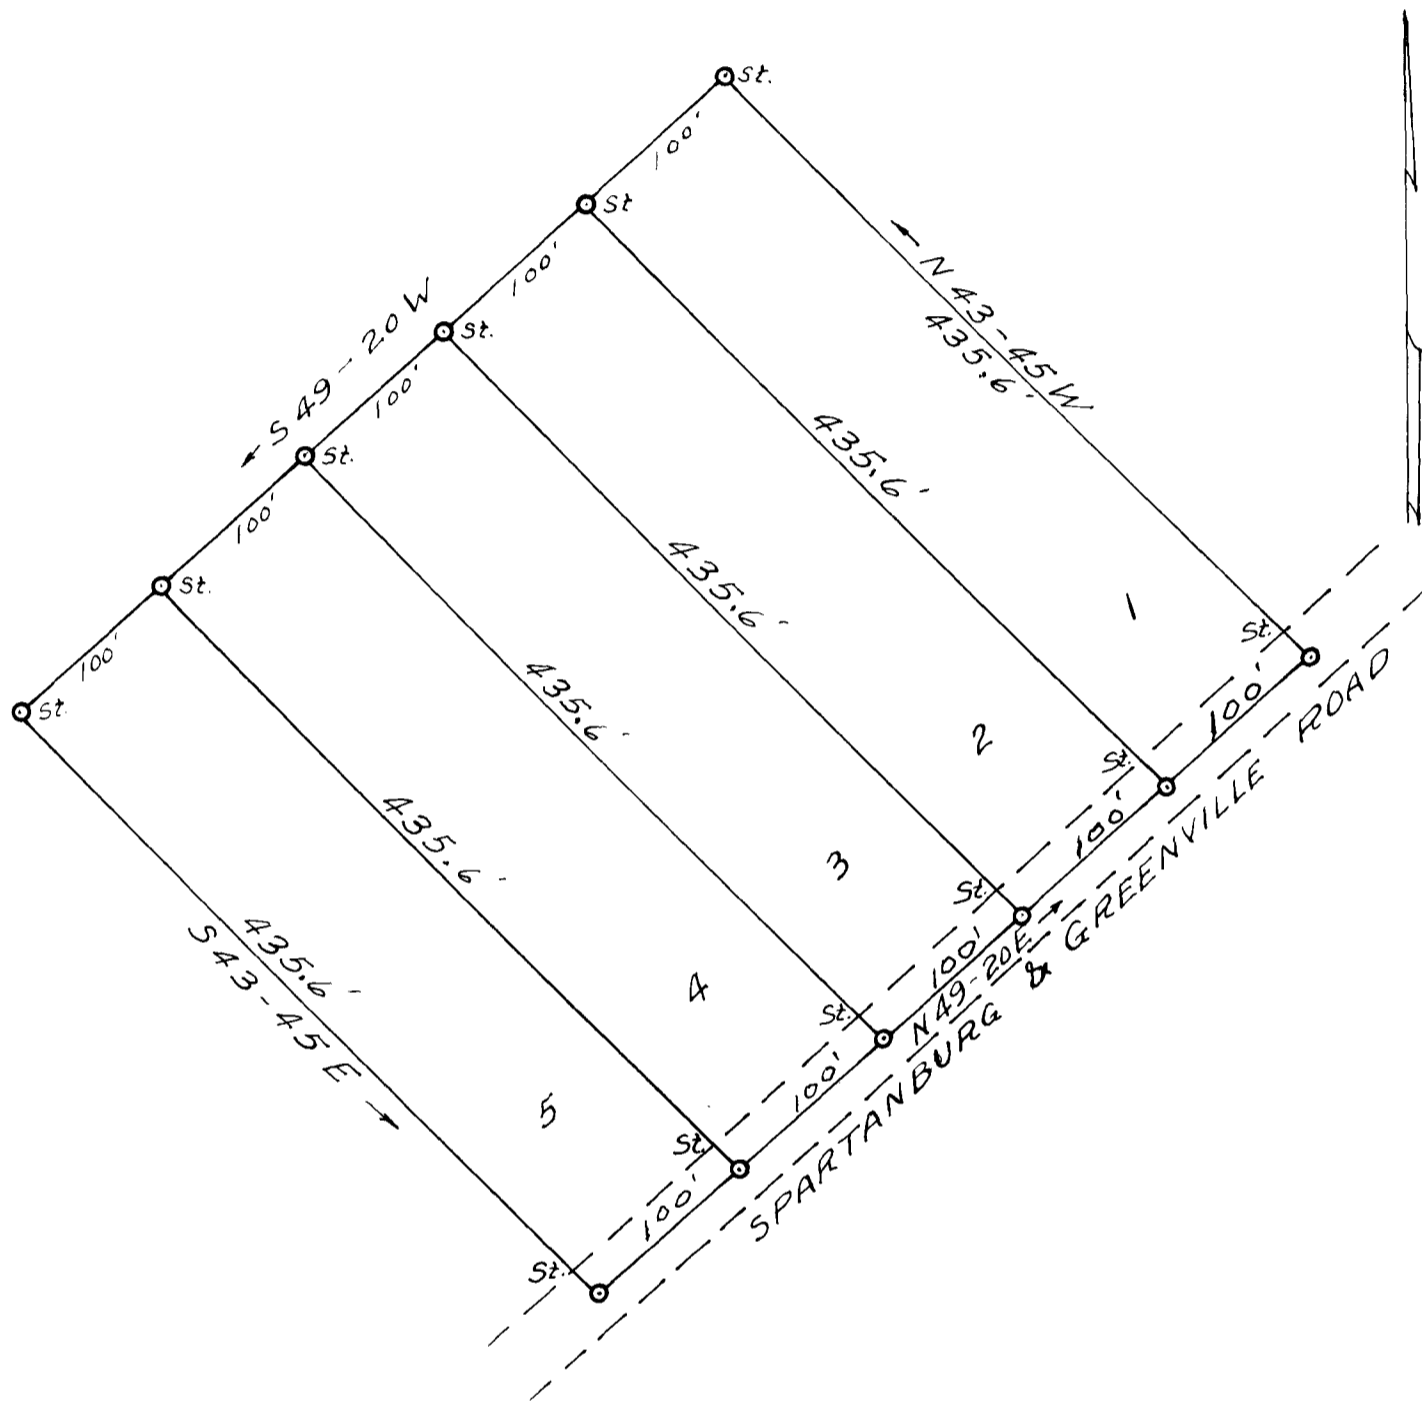

110

EX PARTE  
J.C. CALDWELL

PLAT No. 2

This plat represents 5 one acre lots surveyed and laid out for J.C. Caldwell. His property, lying near Fair Forest in Spartanburg Co., South Carolina

Aug. 11, 1937

Thos. T. Linder  
Reg. Sur.