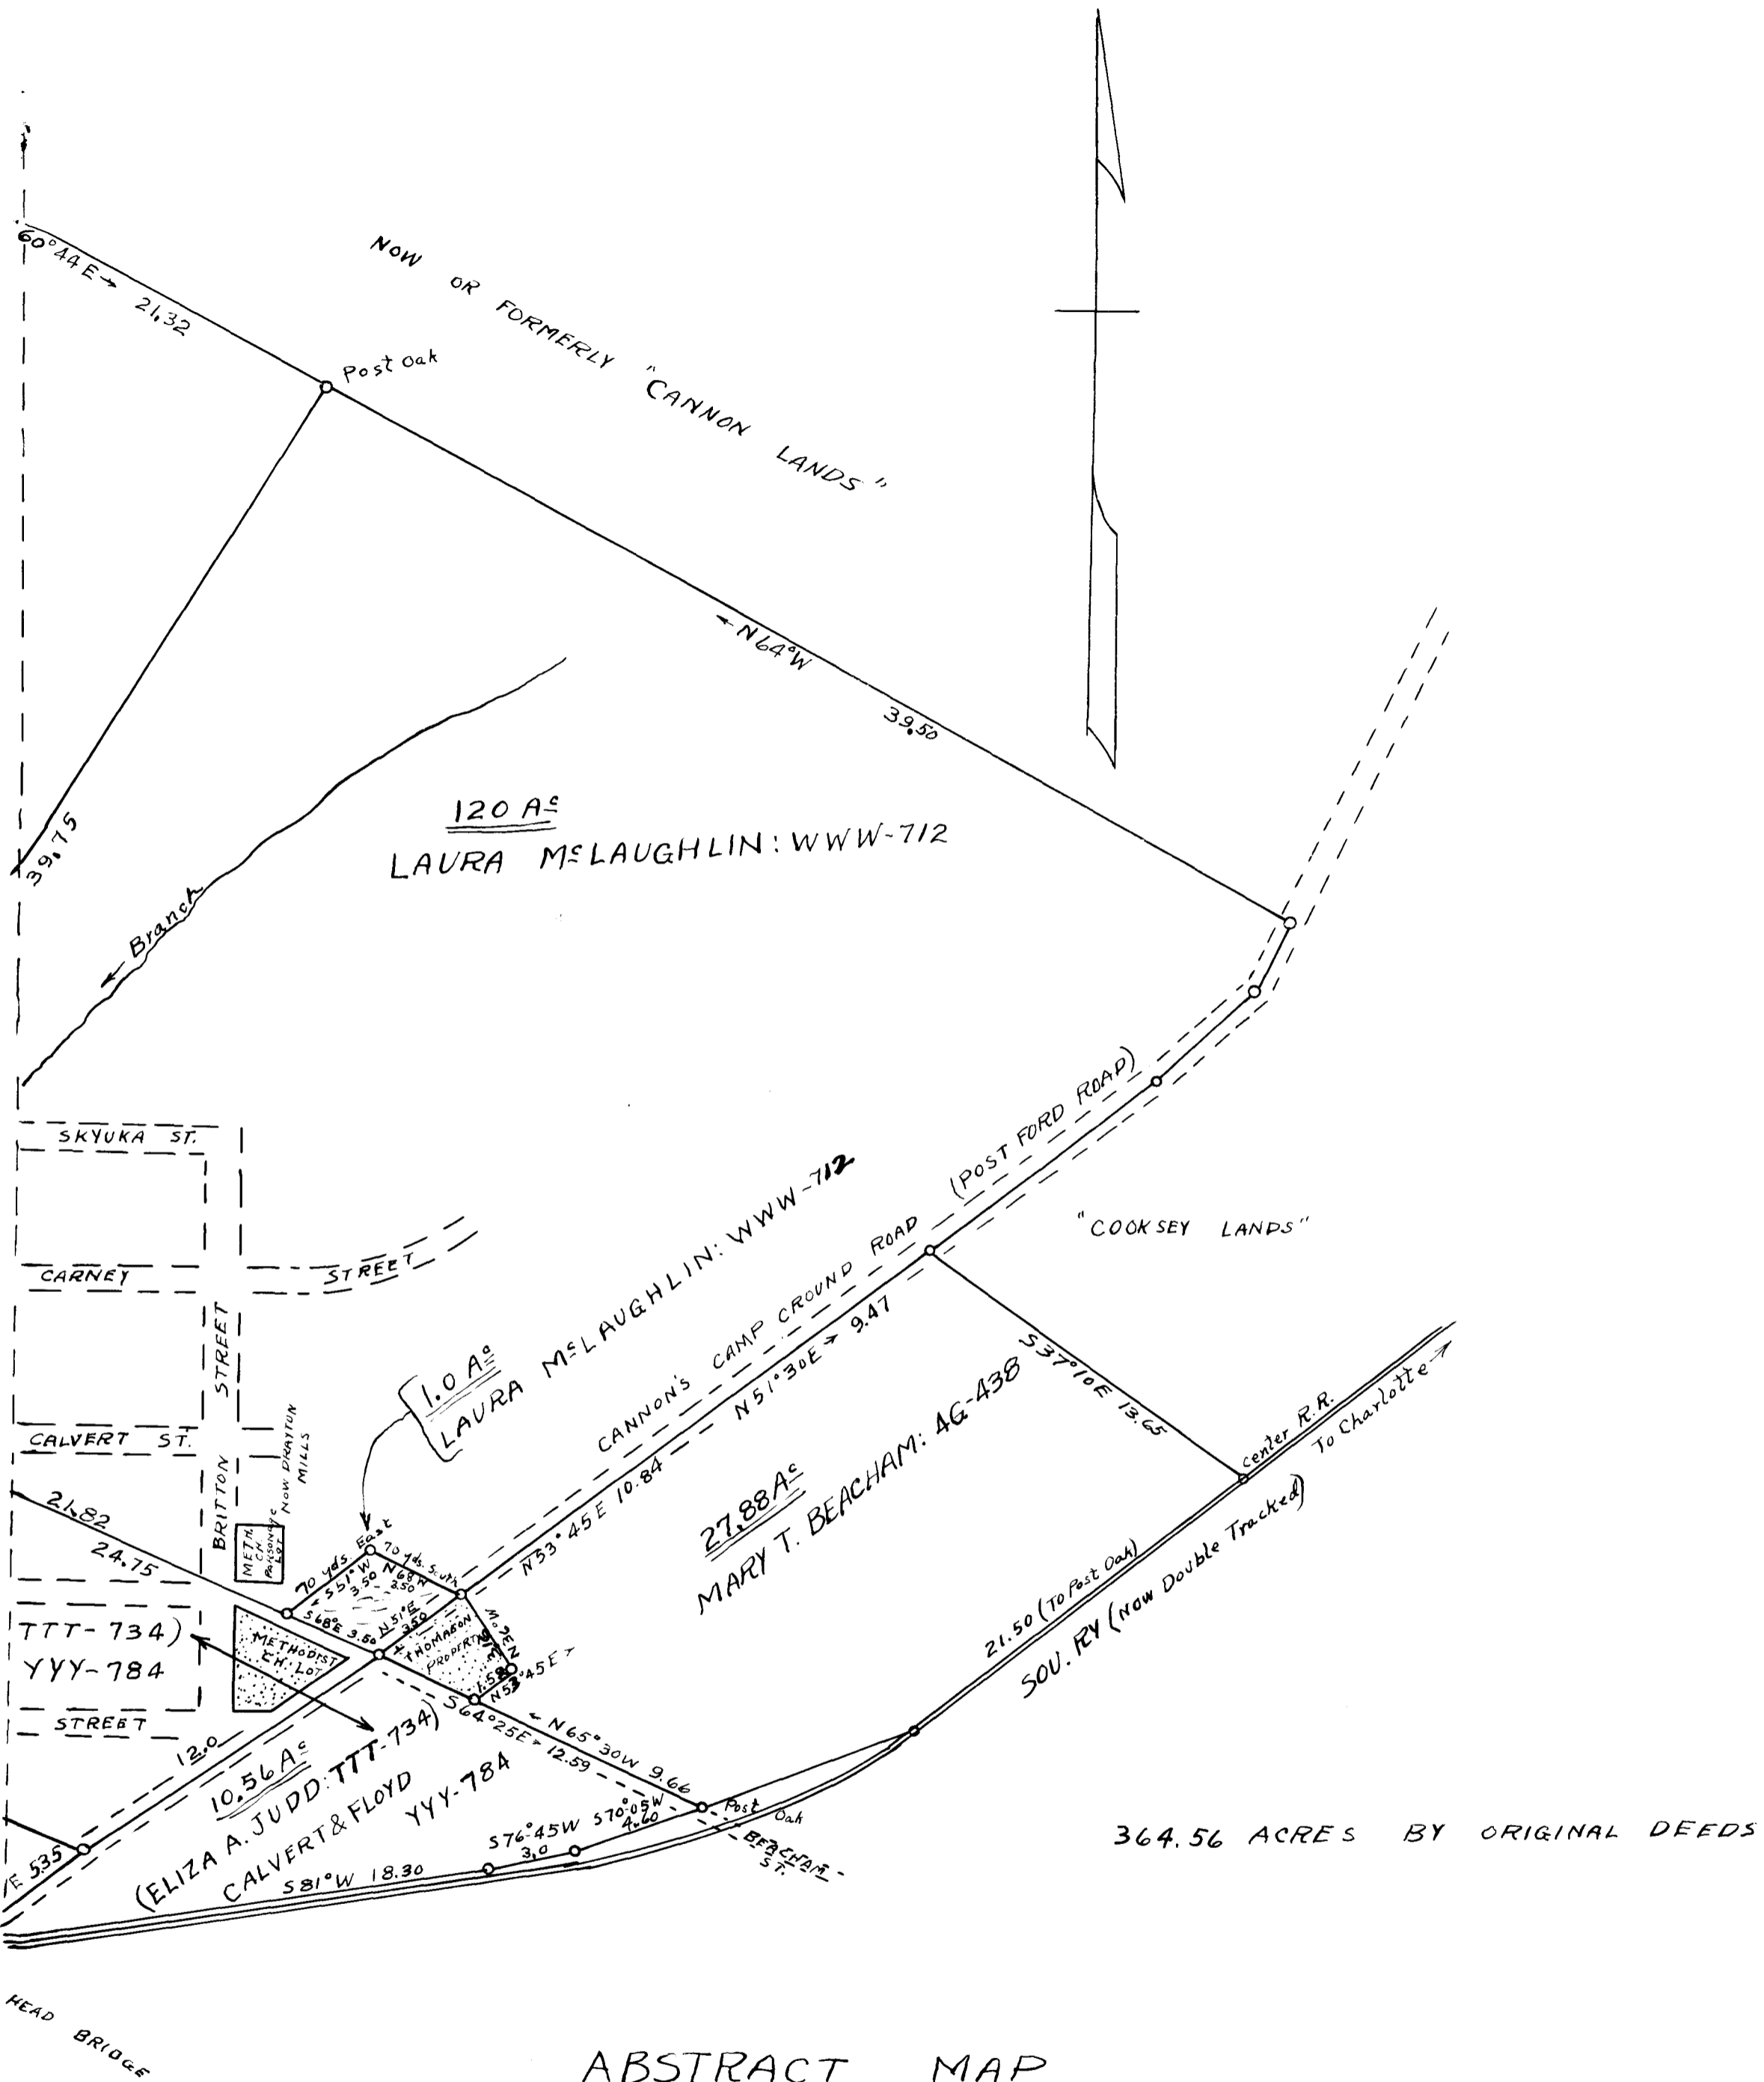

121

EX PARTE  
DRAYTON MILLS

Registered, Certified + Examined April 8, 1939 at 9:16 a.m

364.56 ACRES BY ORIGINAL DEEDS

ABSTRACT MAP  
 OF  
 DRAYTON MILLS PROPERTY  
 VILLAGE OF DRAYTON MILLS  
 SPARTANBURG CO., SOUTH CAROLINA  
 SCALE: 1" = 5 CHAINS APRIL 3, 1939