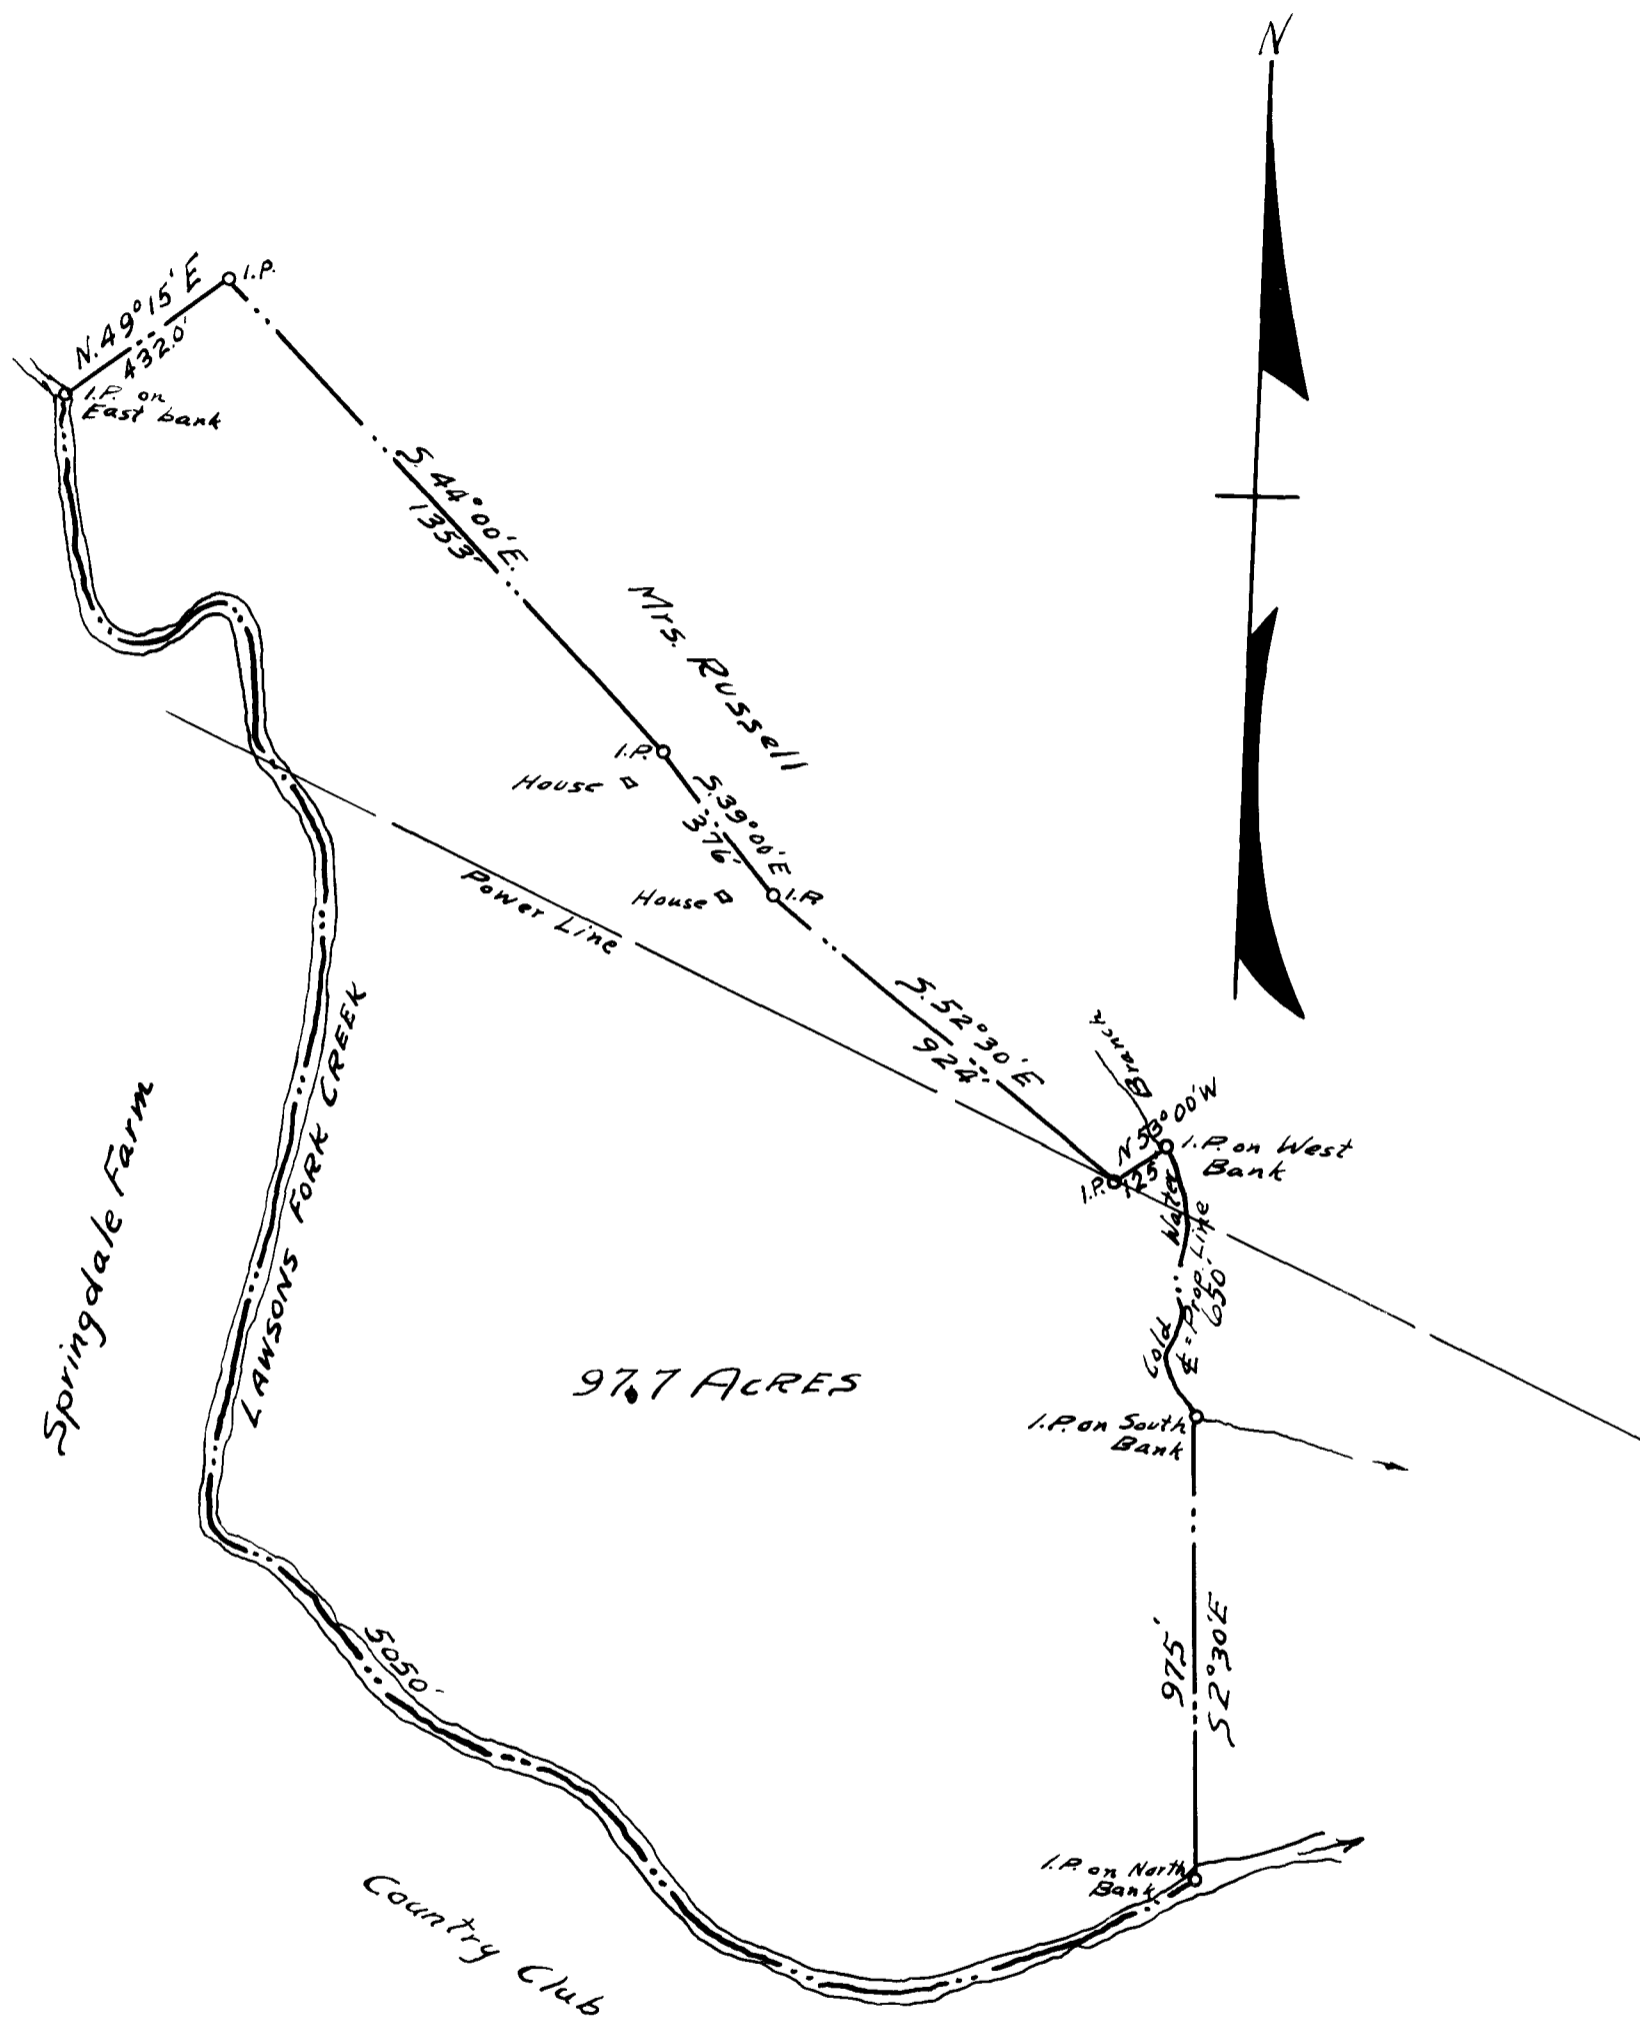

EX PARTE  
MRS. JOAN C. MONTGOMERY

PROPERTY OF  
 MRS. JOAN C. MONTGOMERY  
 ON  
 LAWSONS FORK CREEK  
 IN SPARTANBURG COUNTY, SOUTH CAROLINA  
 SCALE: 1" = 400' SEPTEMBER 29, 1939  
 THE HARWOOD BEEBE COMPANY  
 MUNICIPAL AND CIVIL ENGINEERS  
 SPARTANBURG, S. C.