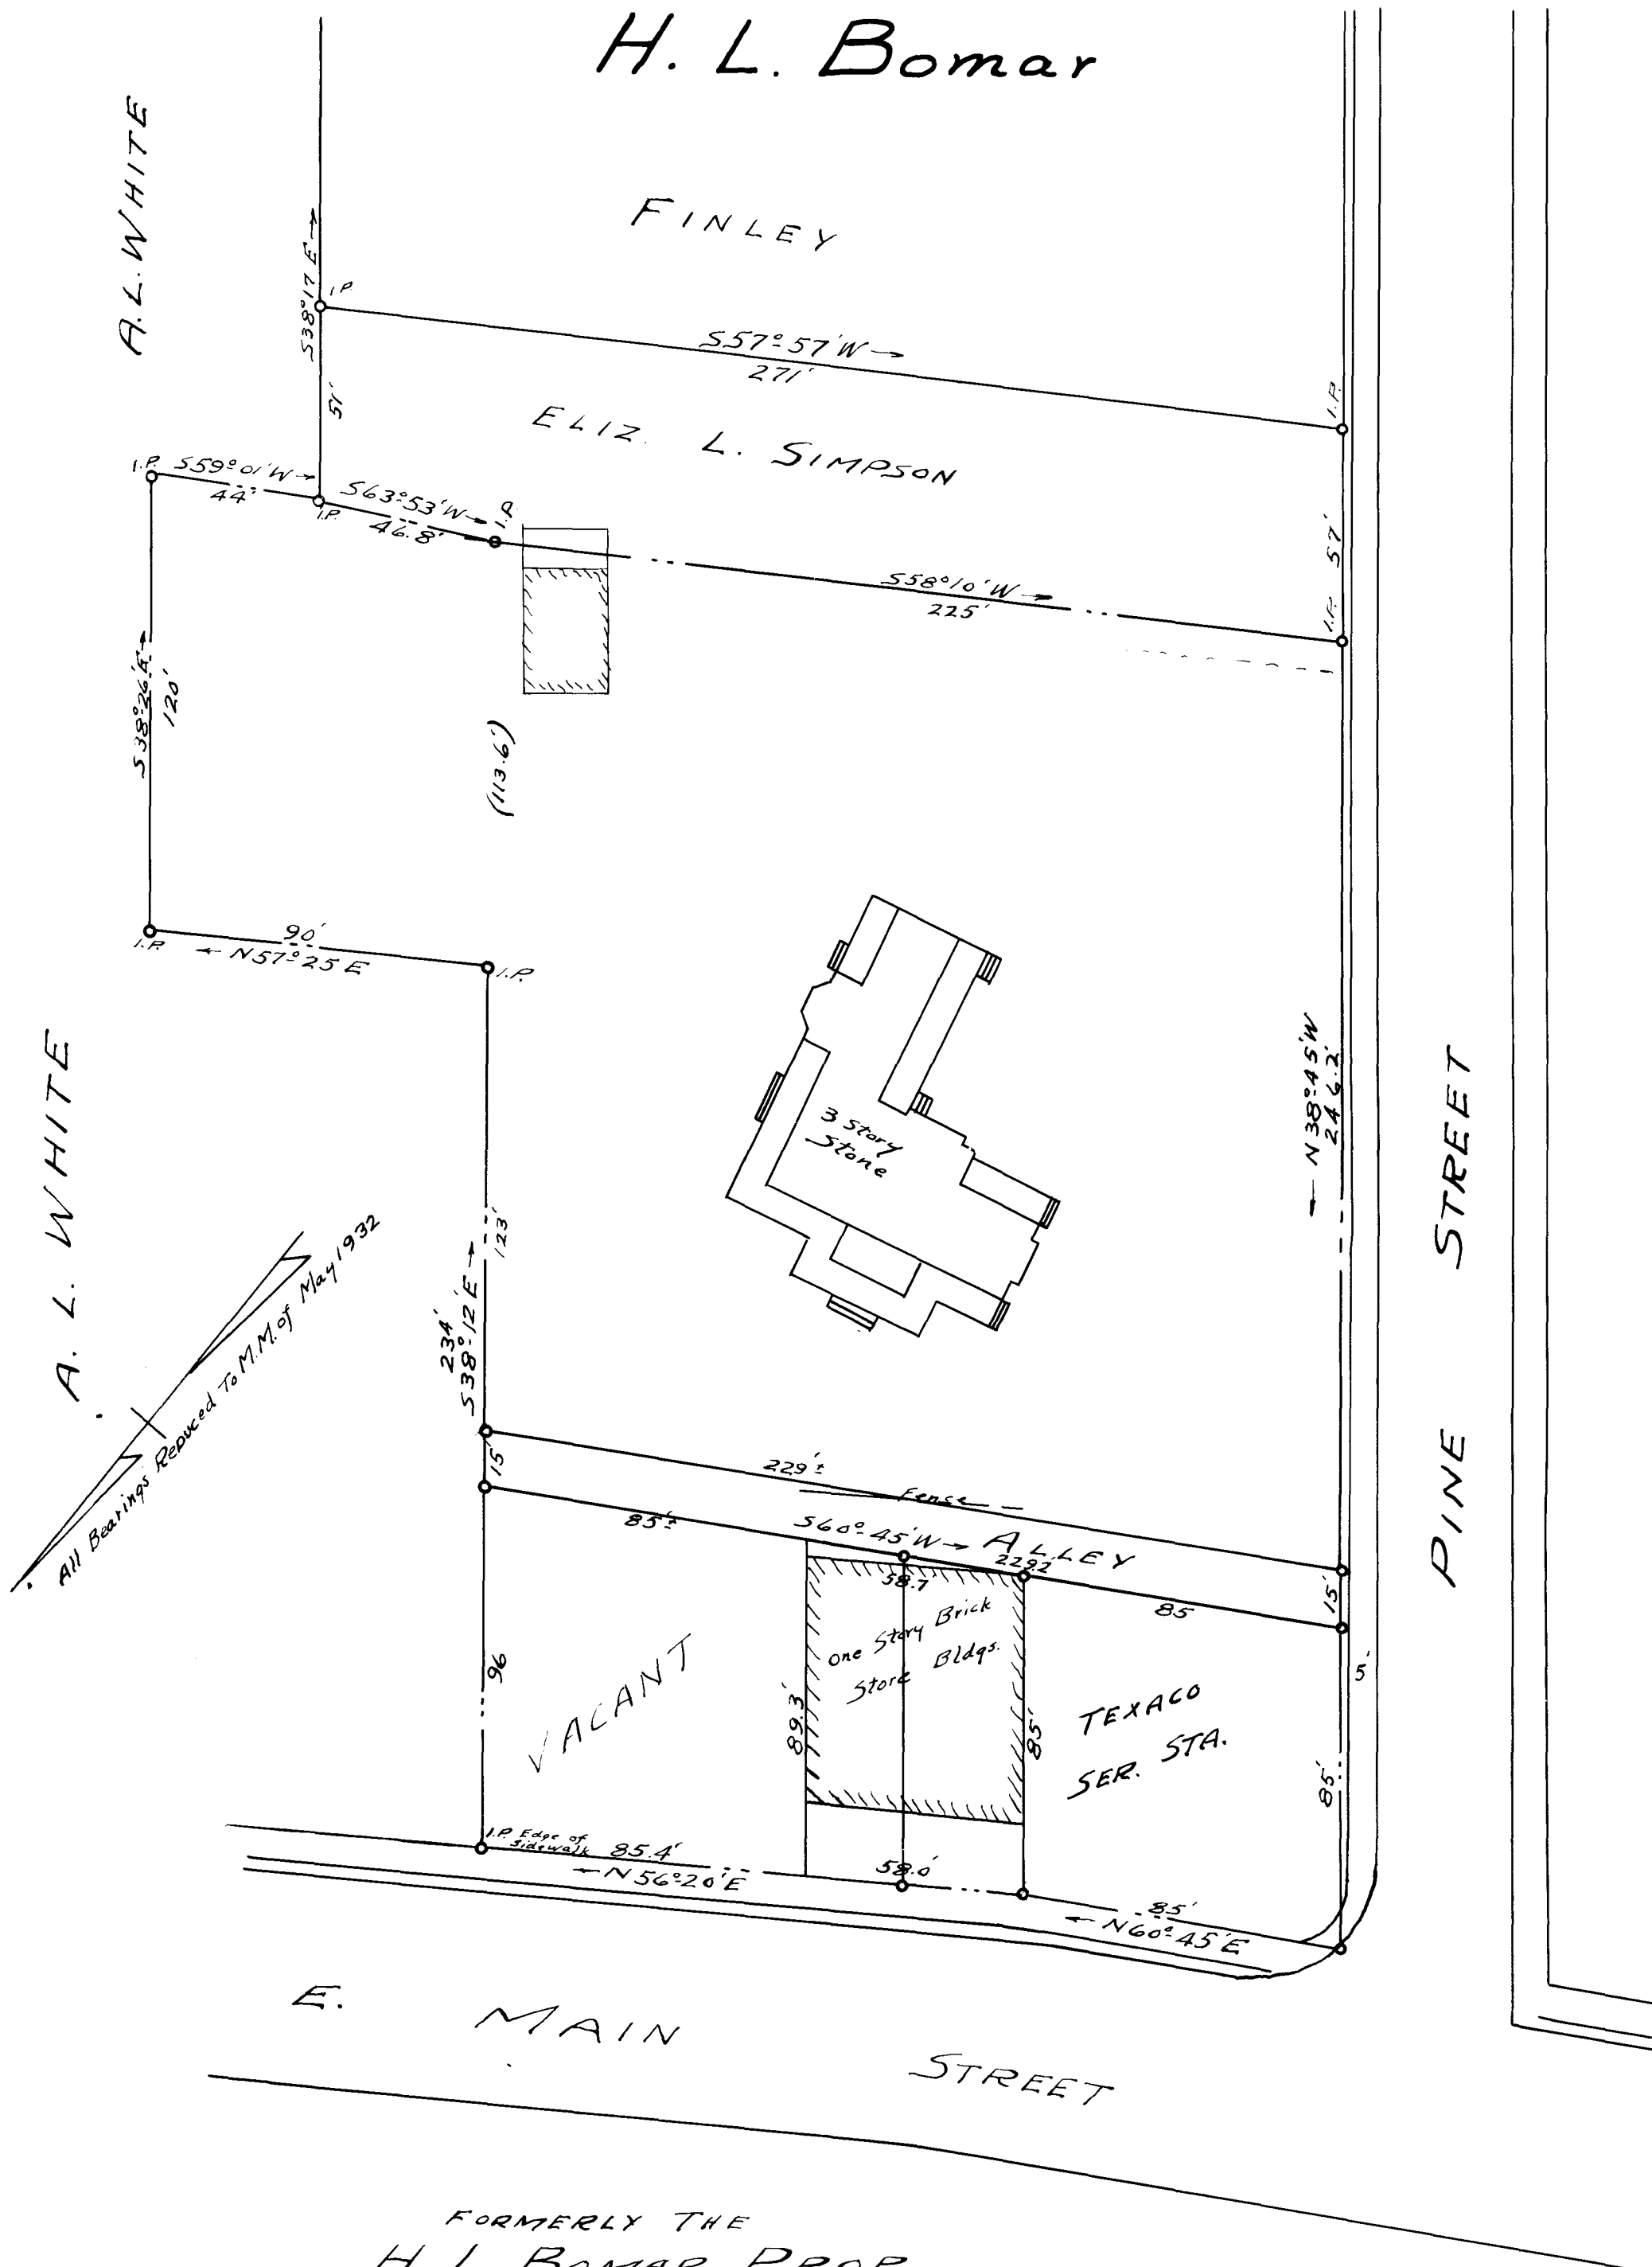

50

EX PARTE H. L. Bomar

FORMERLY THE
H. L. BOMAR PROP.

CITY OF SPARTANBURG, S.C.

SCALE: 1"=40' DEC. 13, 1939

Compiled From Plat By H. Stribling, C.E. May 23, 1932
" " " L.E. Gradick June 11, 1935
AND From Partial Surveys, MAR. 1939 and DEC. 1939