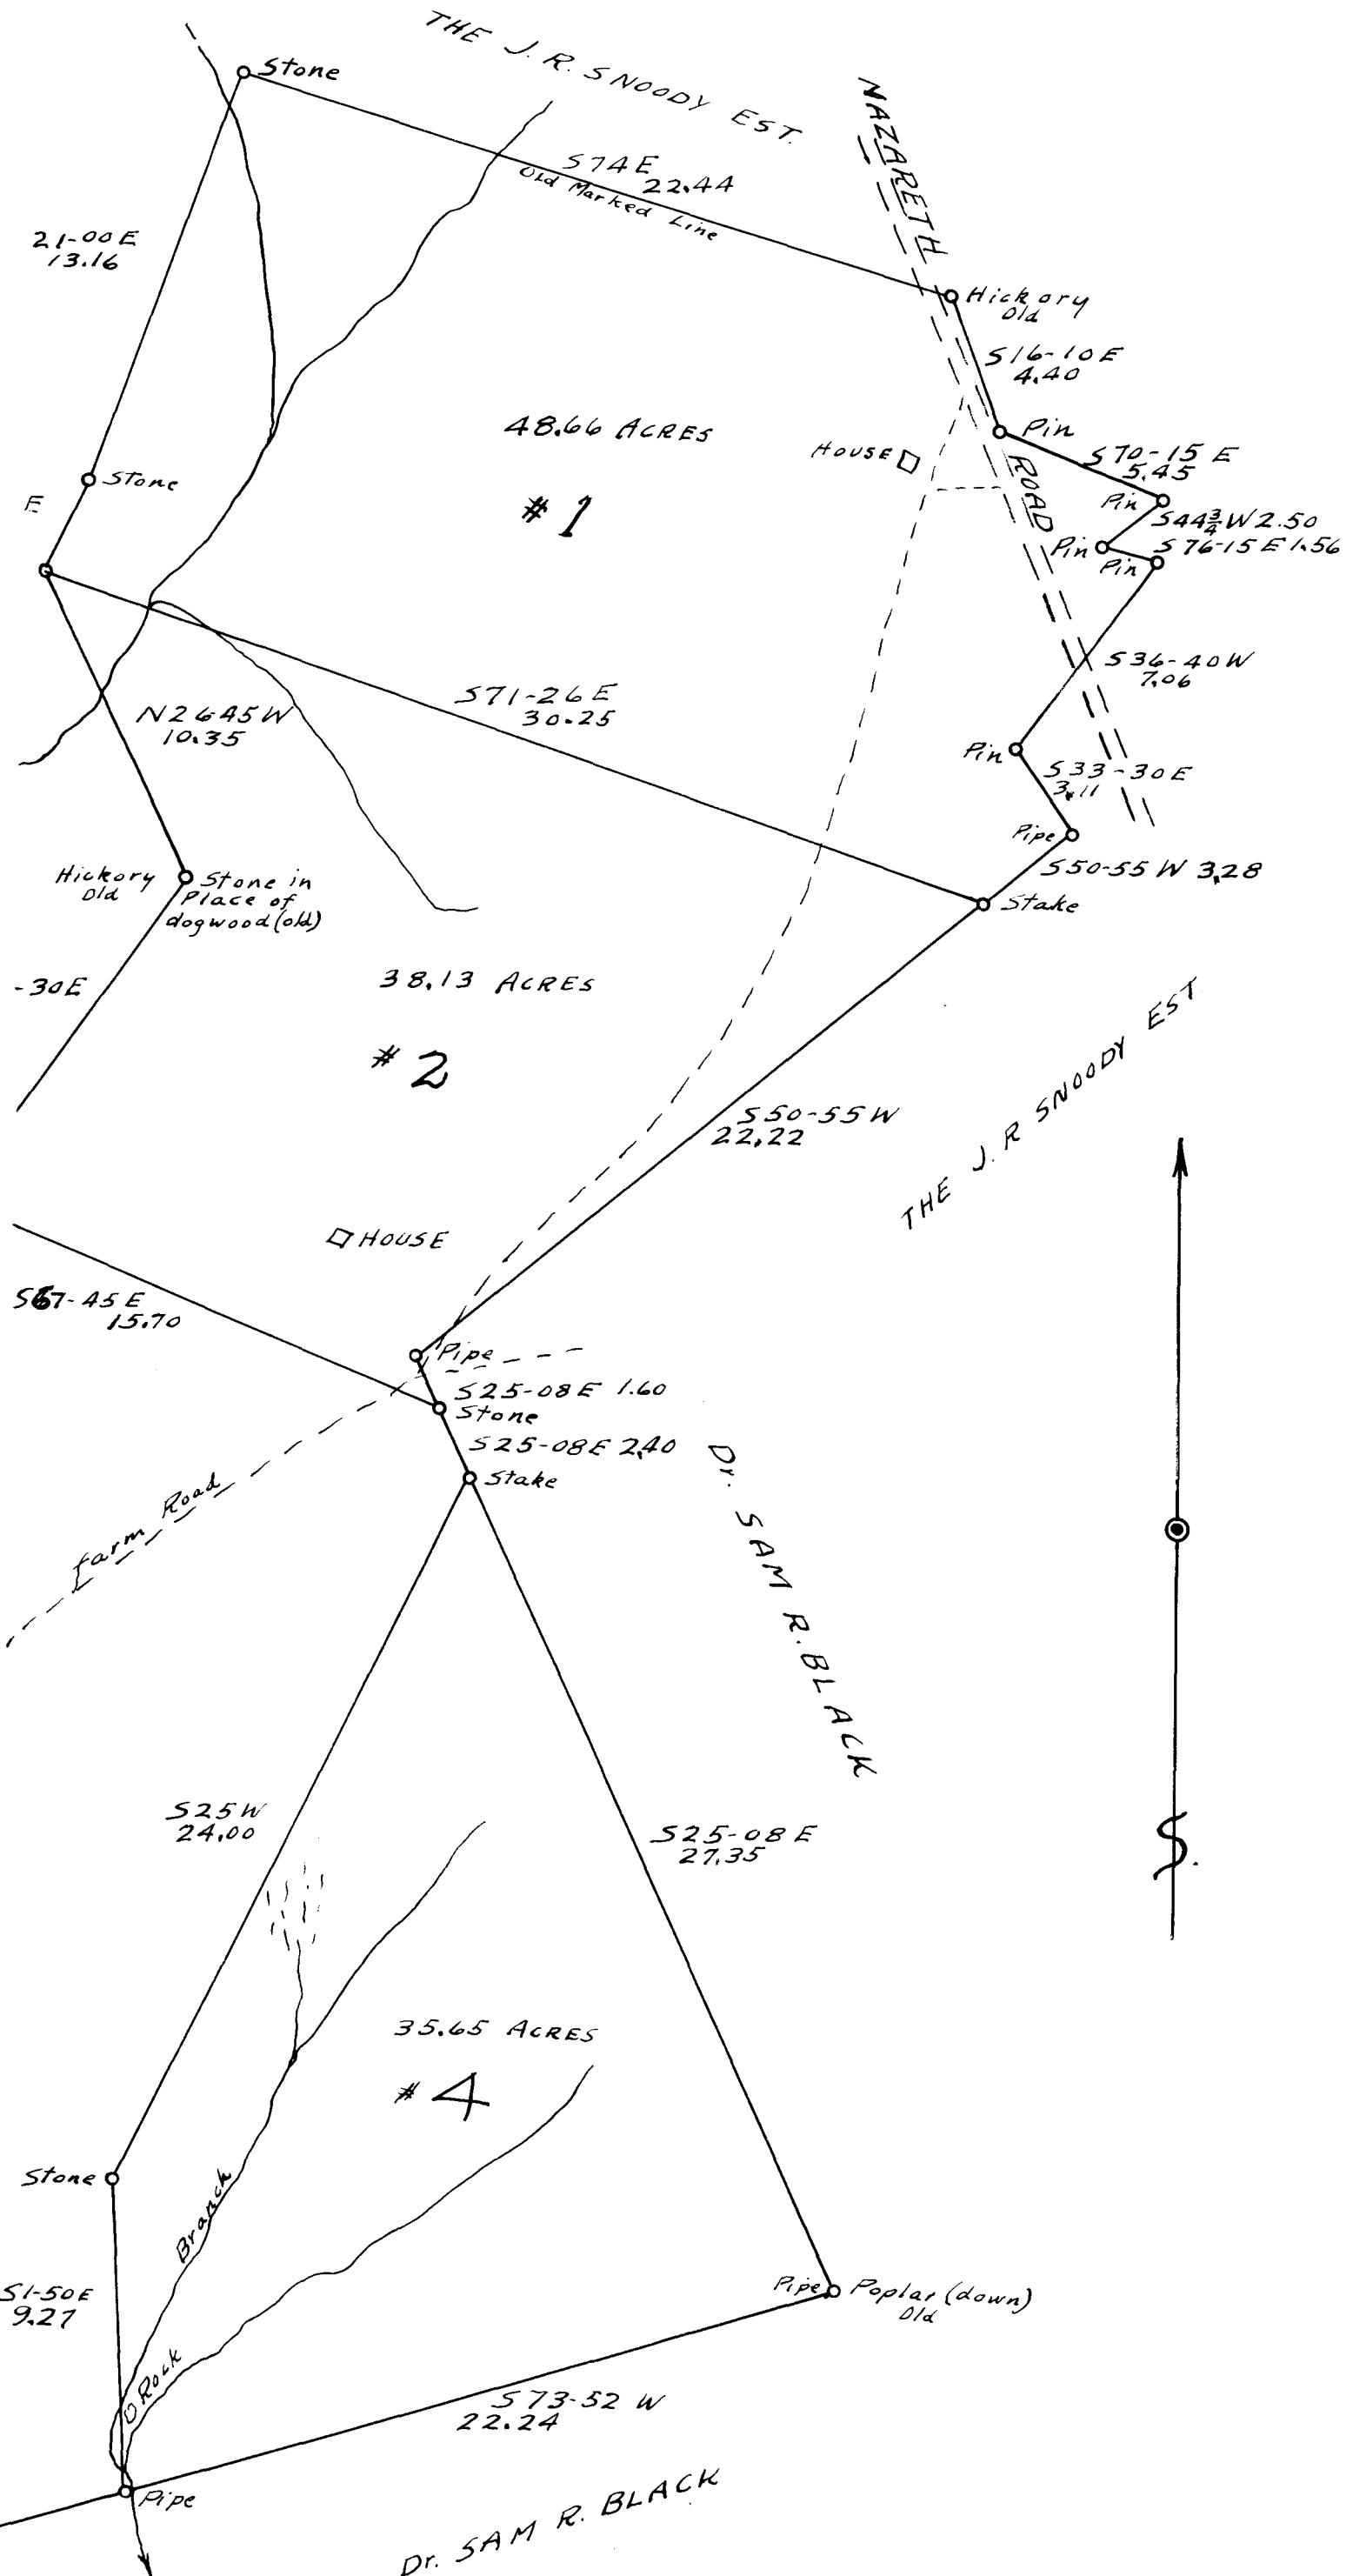

Registered, certified & Examined March 8, 1940 at 4:52 P.M.