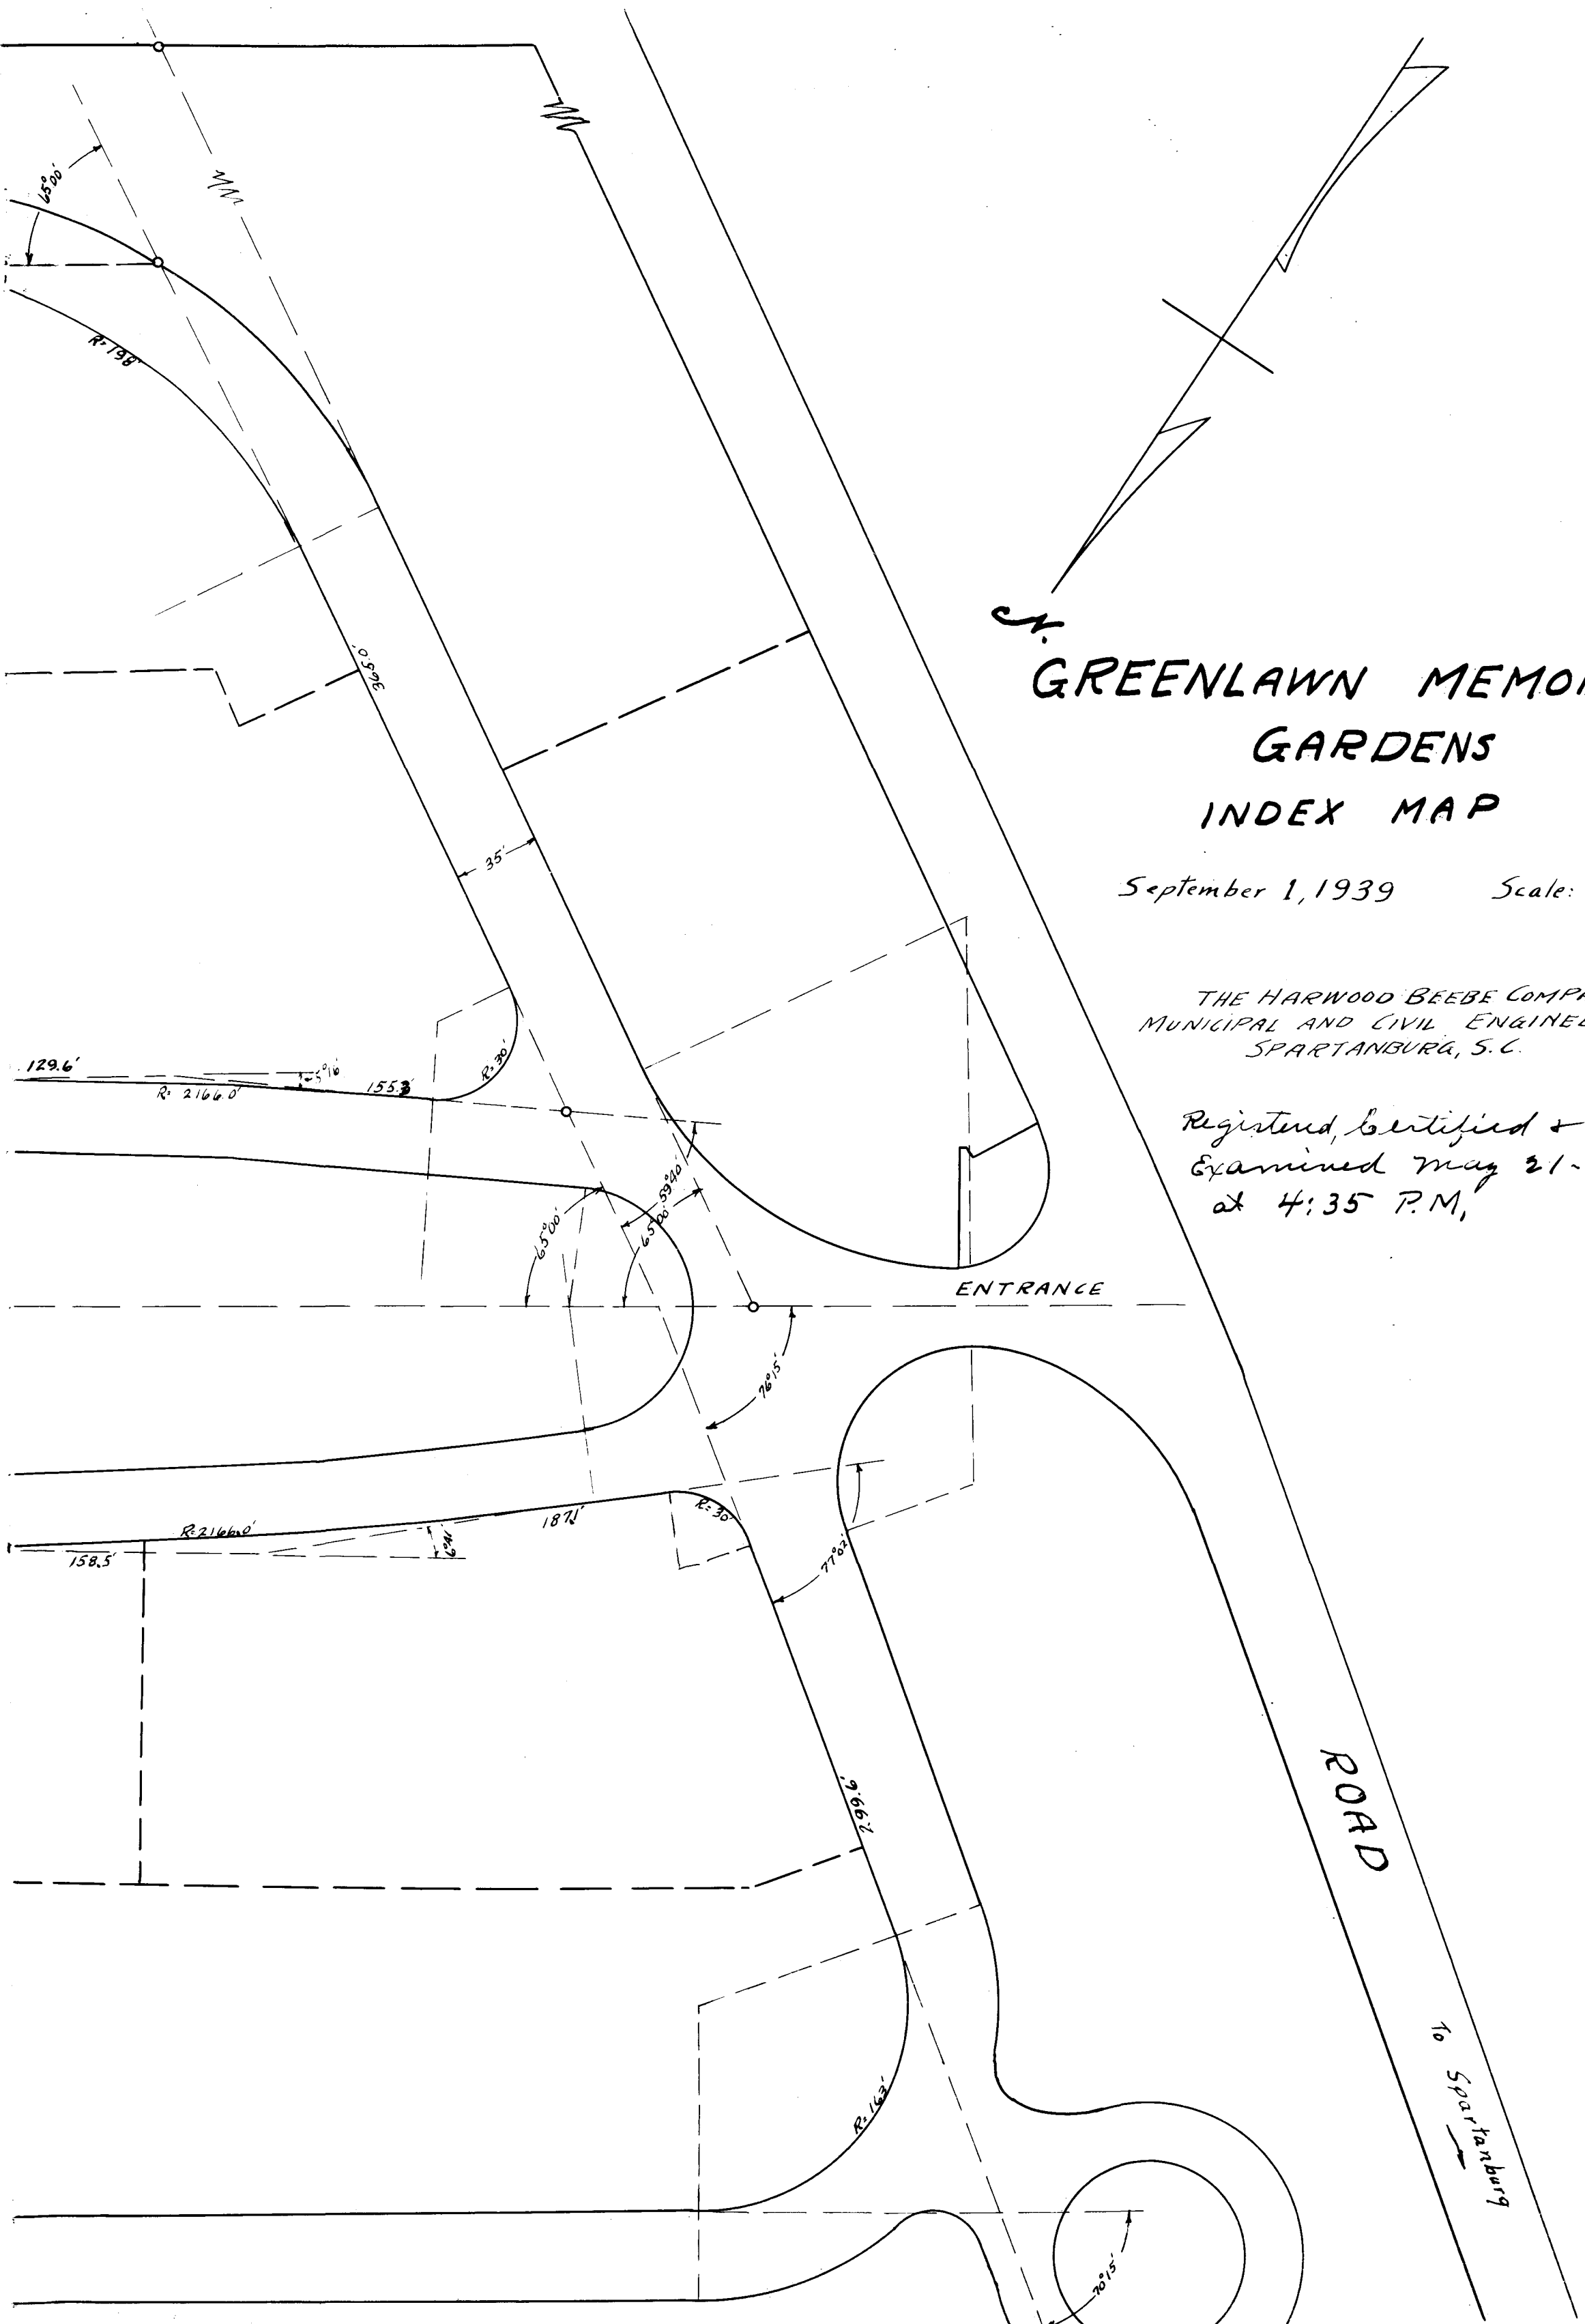

Ex PARTE
GREENLAWN MEMORIAL
GARDENS

J.
**GREENLAWN MEMORIAL
 GARDENS
 INDEX MAP**

September 1, 1939 Scale: 1" = 50'

THE HARWOOD BEEBE COMPANY
 MUNICIPAL AND CIVIL ENGINEERS
 SPARTANBURG, S.C.

Registered, Certified &
 Examined May 21 - 1940
 at 4:35 P.M.