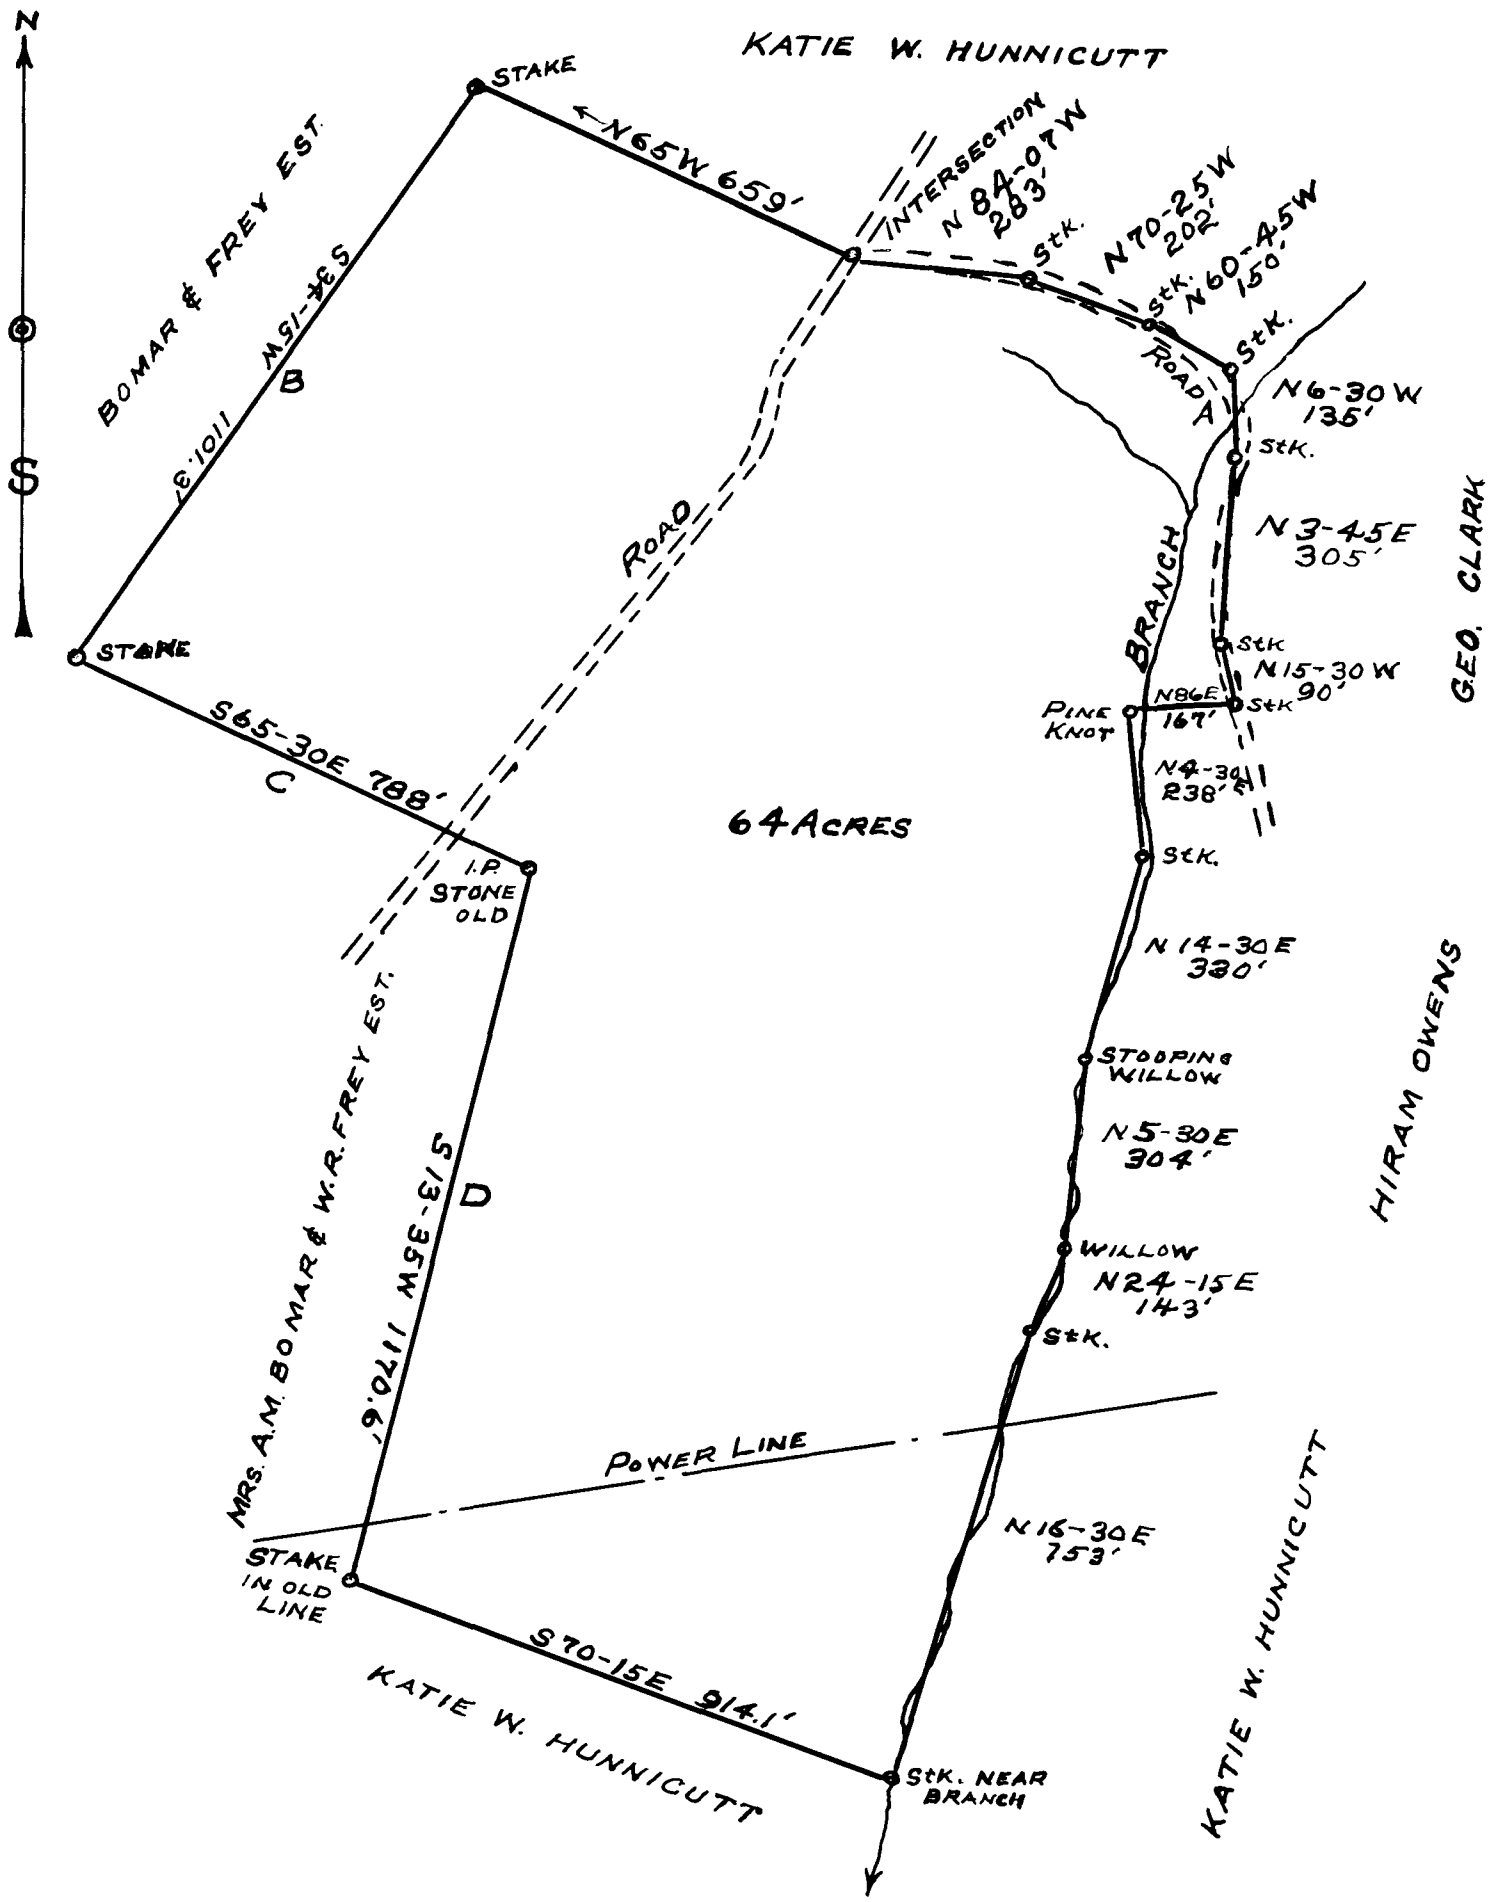

# EX PARTE KATIE W. HUNNICUTT

64 ACRES  
 KNOWN AS A PART OF THE PROPERTY OF  
 KATIE W. HUNNICUTT  
 SAID LAND IS LYING  
 1 MILE NORTH OF  
 FAIRFOREST  
 SPARTANBURG COUNTY  
 SOUTH CAROLINA  
 PLATTED JULY 3, 1940

NOTE:  
 LINES A, B, C, & D, WERE SURVEYED  
 DEC. 16, 1931 BY H.F. BROCKMAN  
 ALL OTHER LINES BY ME NOV 23, 1937

Thos. T. Linder  
 Reg. Sur.

Registered, Certified & Examined August 6<sup>th</sup> 1940 at 10:30 A.M.