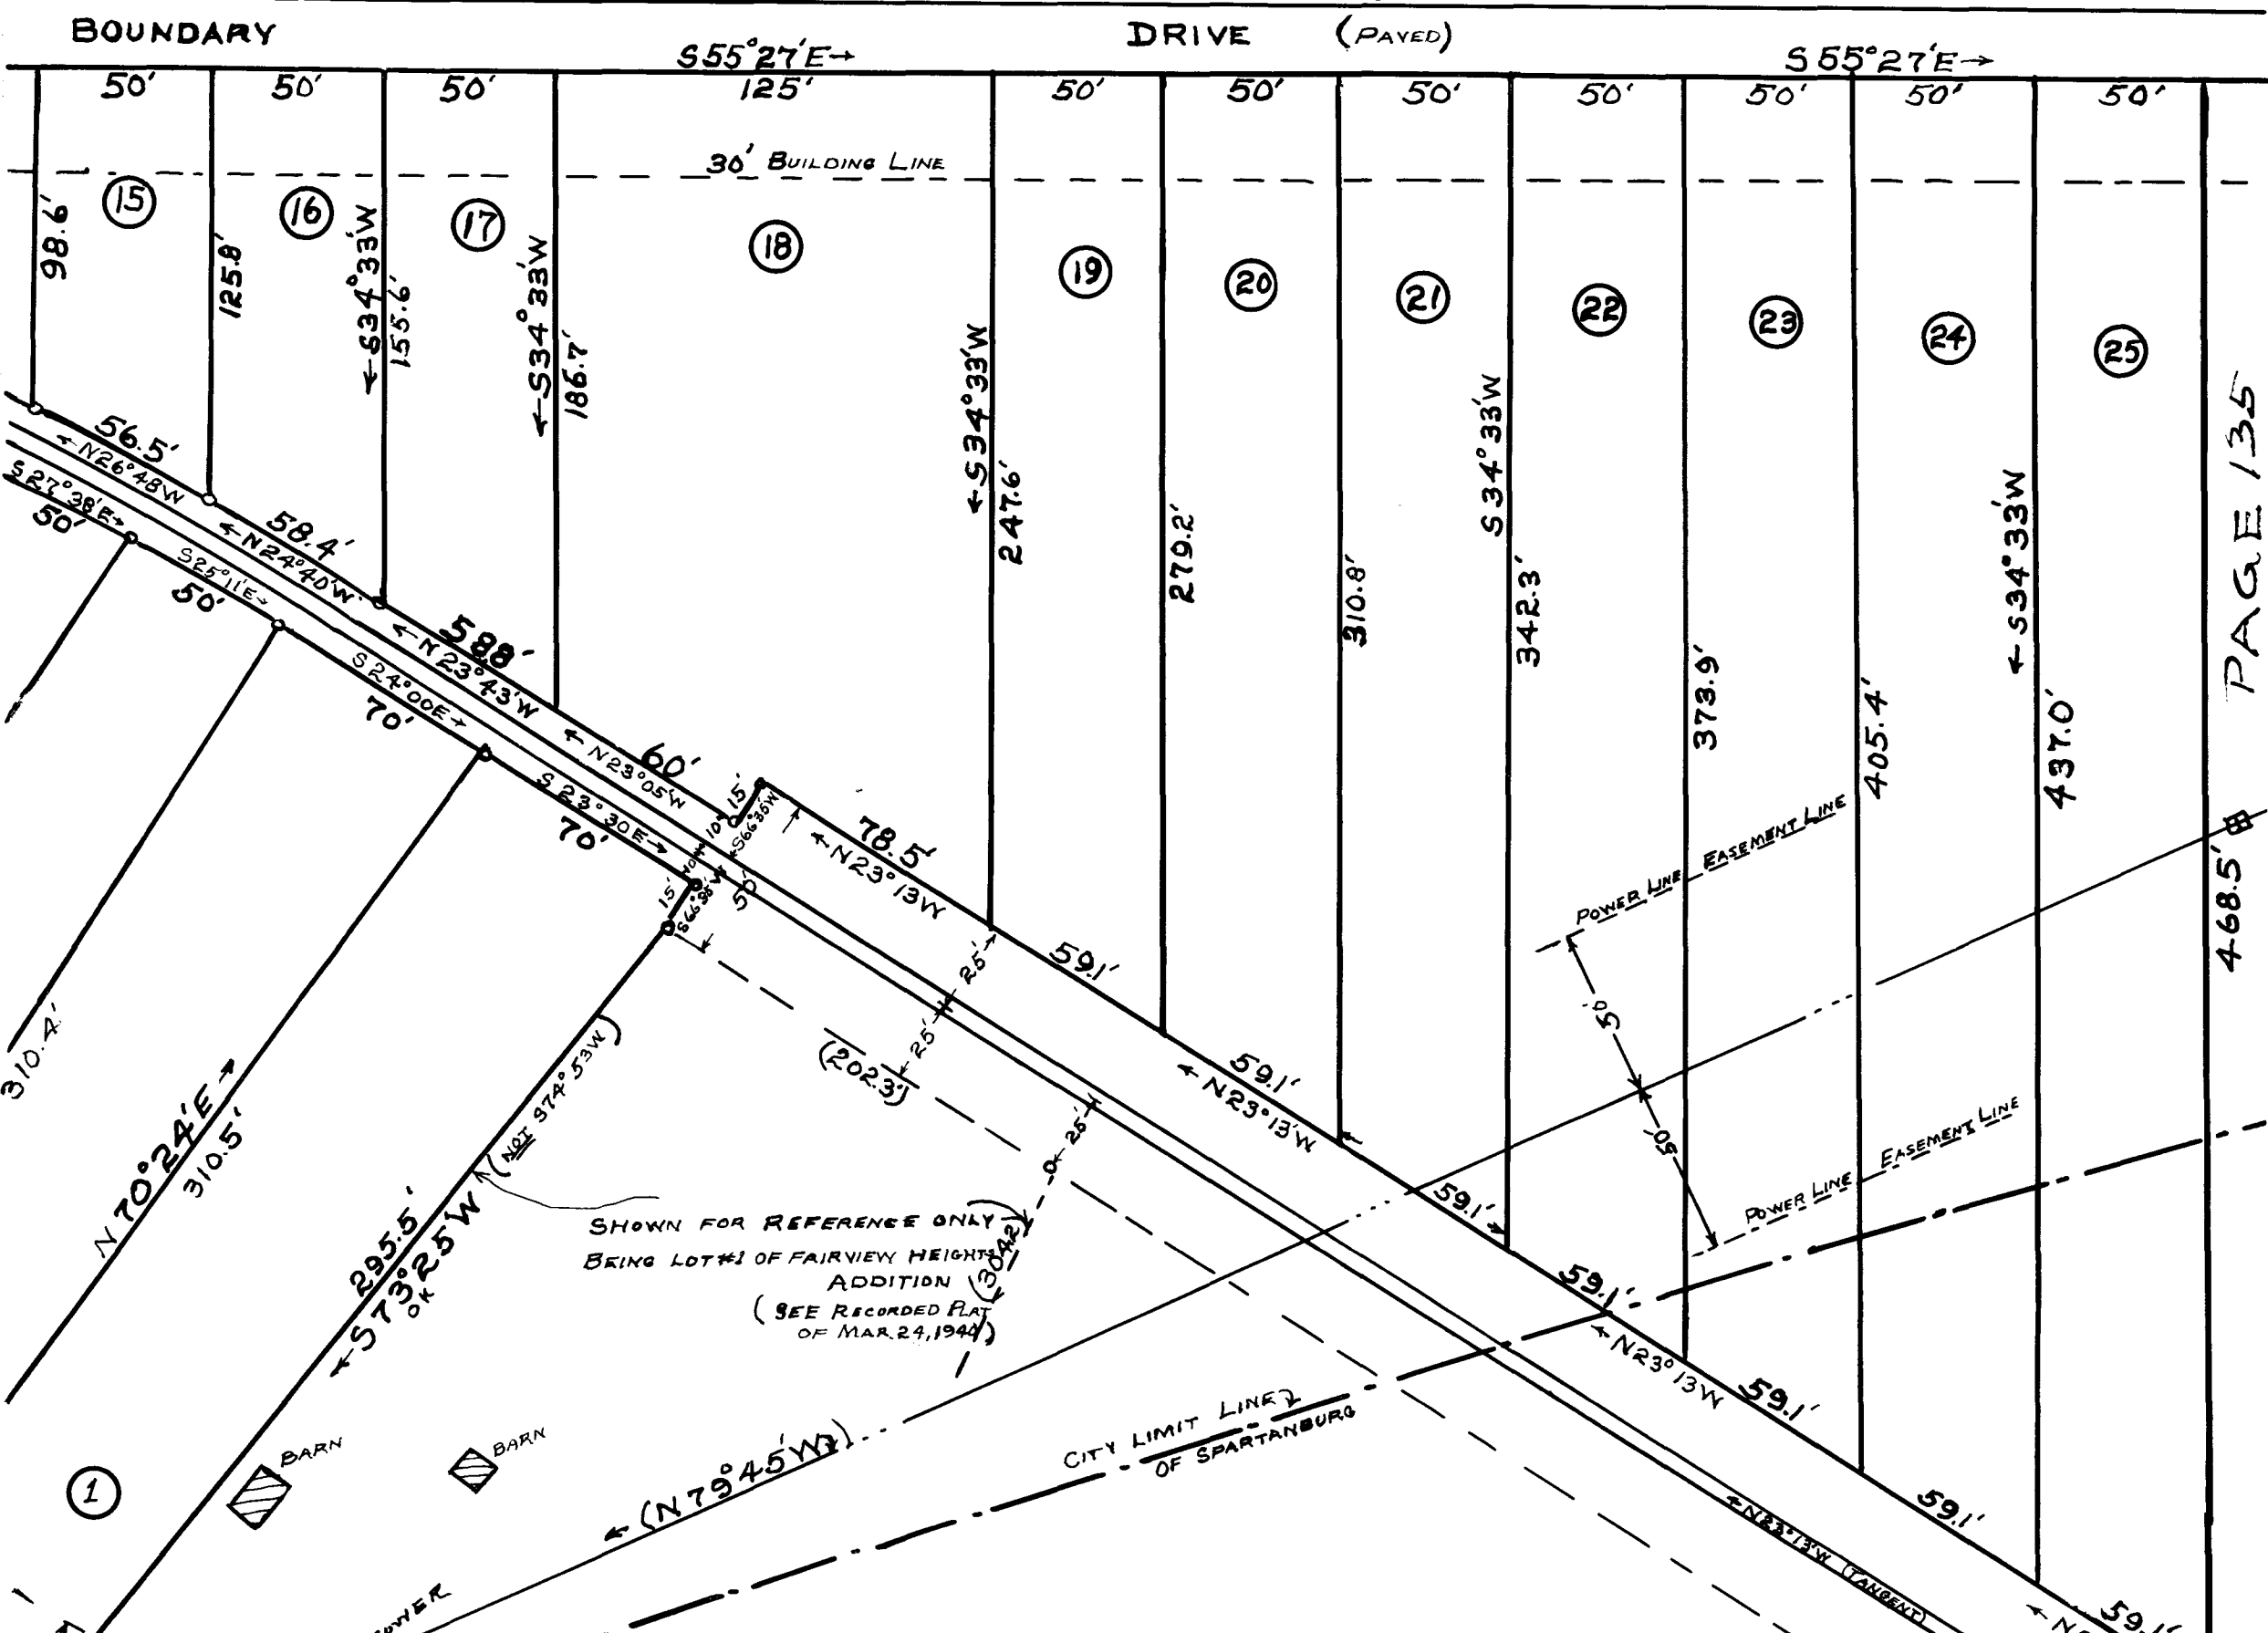

# EX PARTE MRS. ELMINA R. BLANTON

← FAIRVIEW HEIGHTS →

-1243.9'-

### FAIRVIEW HEIGHTS ANNEX

AT THE NORTH EAST CITY LIMITS OF

### SPARTANBURG

SPARTANBURG Co. - SC.

OWNED BY

**MRS. ELMINA R. BLANTON**

SCALE: 1" = 50' MAY 11, 1940.

W. N. WILLIS, ENGINEERS  
SPARTANBURG, SC.

FIELD AND OFFICE BY: Joseph S. Taylor

Abstract Reference: Part of Col. Joseph Walker Est. (DEED BOOK 36-617)  
For Above Tract See 9,560 (10 Acres) And 9,559 (Lot #33-Shown above, as Parts of Lots #28+29)  
See also Deed Book 4-P-684

Note: Iron Pins Set At ALL Lot Corners

Registered, Certified & Examined August 8<sup>th</sup> 1940 at 11:49 A.M.

PAGE 135  
SEE PAGE 135