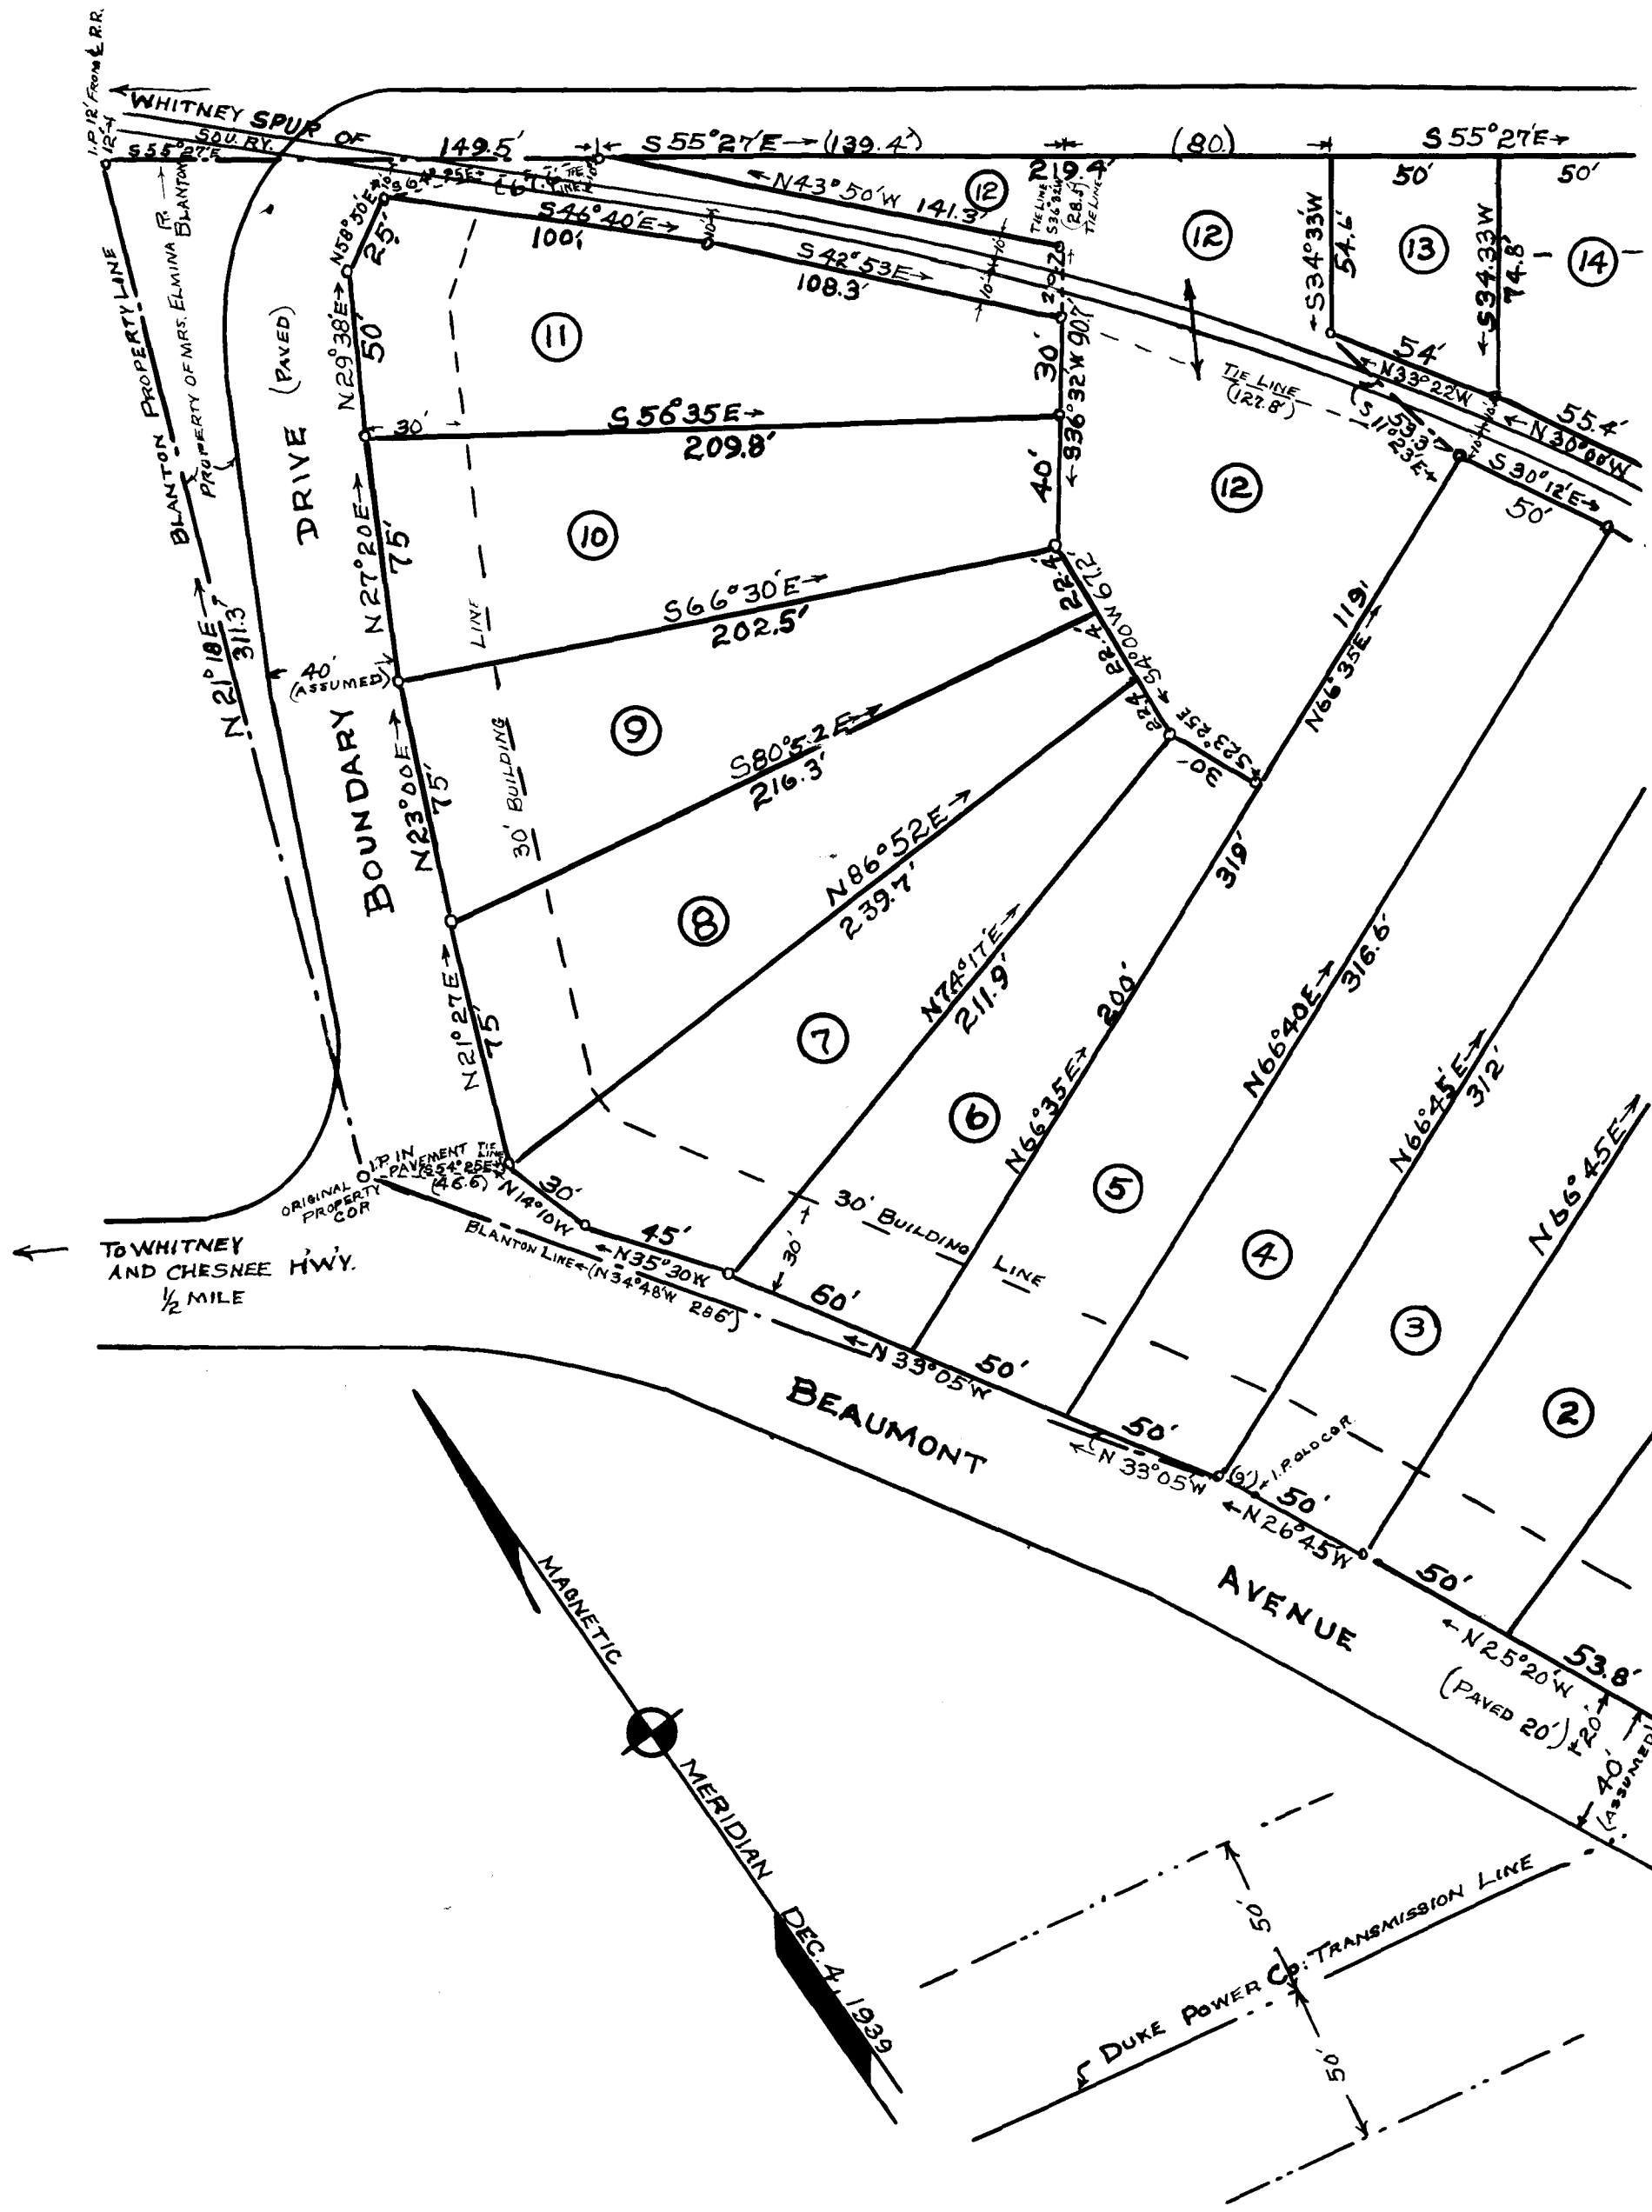

# EX PARTE MRS. ELMINA R. BLANTON

← FAIRVIEW HEIGHTS →

-1243.9'-

### FAIRVIEW HEIGHTS ANNEX

AT THE NORTH EAST CITY LIMITS OF

### SPARTANBURG

SPARTANBURG Co. - SC.

OWNED BY

**MRS. ELMINA R. BLANTON**

SCALE: 1" = 50' MAY 11, 1940.

W. N. WILLIS, ENGINEERS  
SPARTANBURG, SC.

FIELD AND OFFICE BY: Joseph S. Taylor

Abstract Reference: Part of Col. Joseph Walker Est. (DEED BOOK 36-617)  
For Above Tract See 9,560 (10 Acres) And 9,559 (Lot #33-Shown above, as Parts of Lots #28+29)  
See also Deed Book 4-P-684

Note: Iron Pins Set At ALL Lot Corners

Registered, Certified & Examined August 8<sup>th</sup> 1940 at 11:49 A.M.

PAGE 135  
SEE PAGE 135