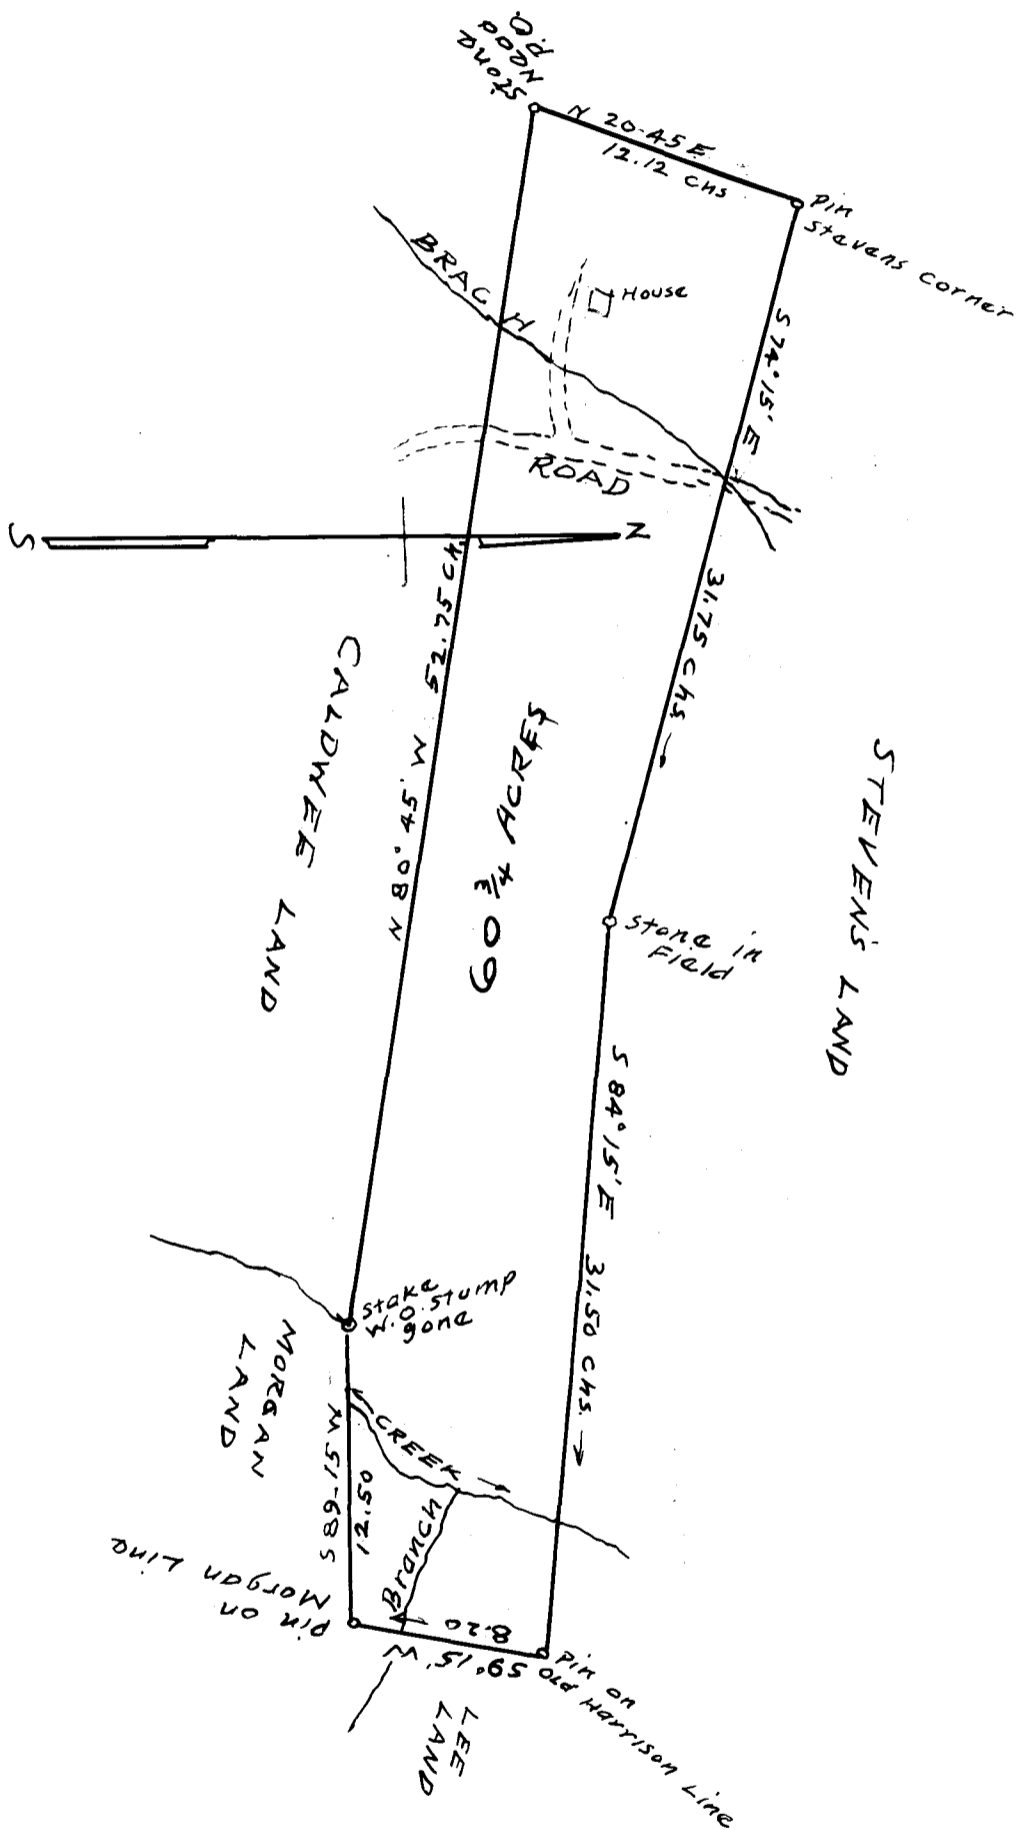

EX PARTE
OSCAR B. BRAGG ESTATE

OSCAR B. BRAGG EST.
SURVEYED FOR
ROBERT BRAGG AND MR. CALDWEE, EXECUTORS
THIS 25 DAY OF AUG. 1939
SCALE 8 CHS. = 1 INCH. D.N. LOFTIS
SURVEYOR
RT. # 2
CAMPOBELLO, S.C.

Registered, certified & Examined Oct. 16, 1940 at 3:34 P.M.