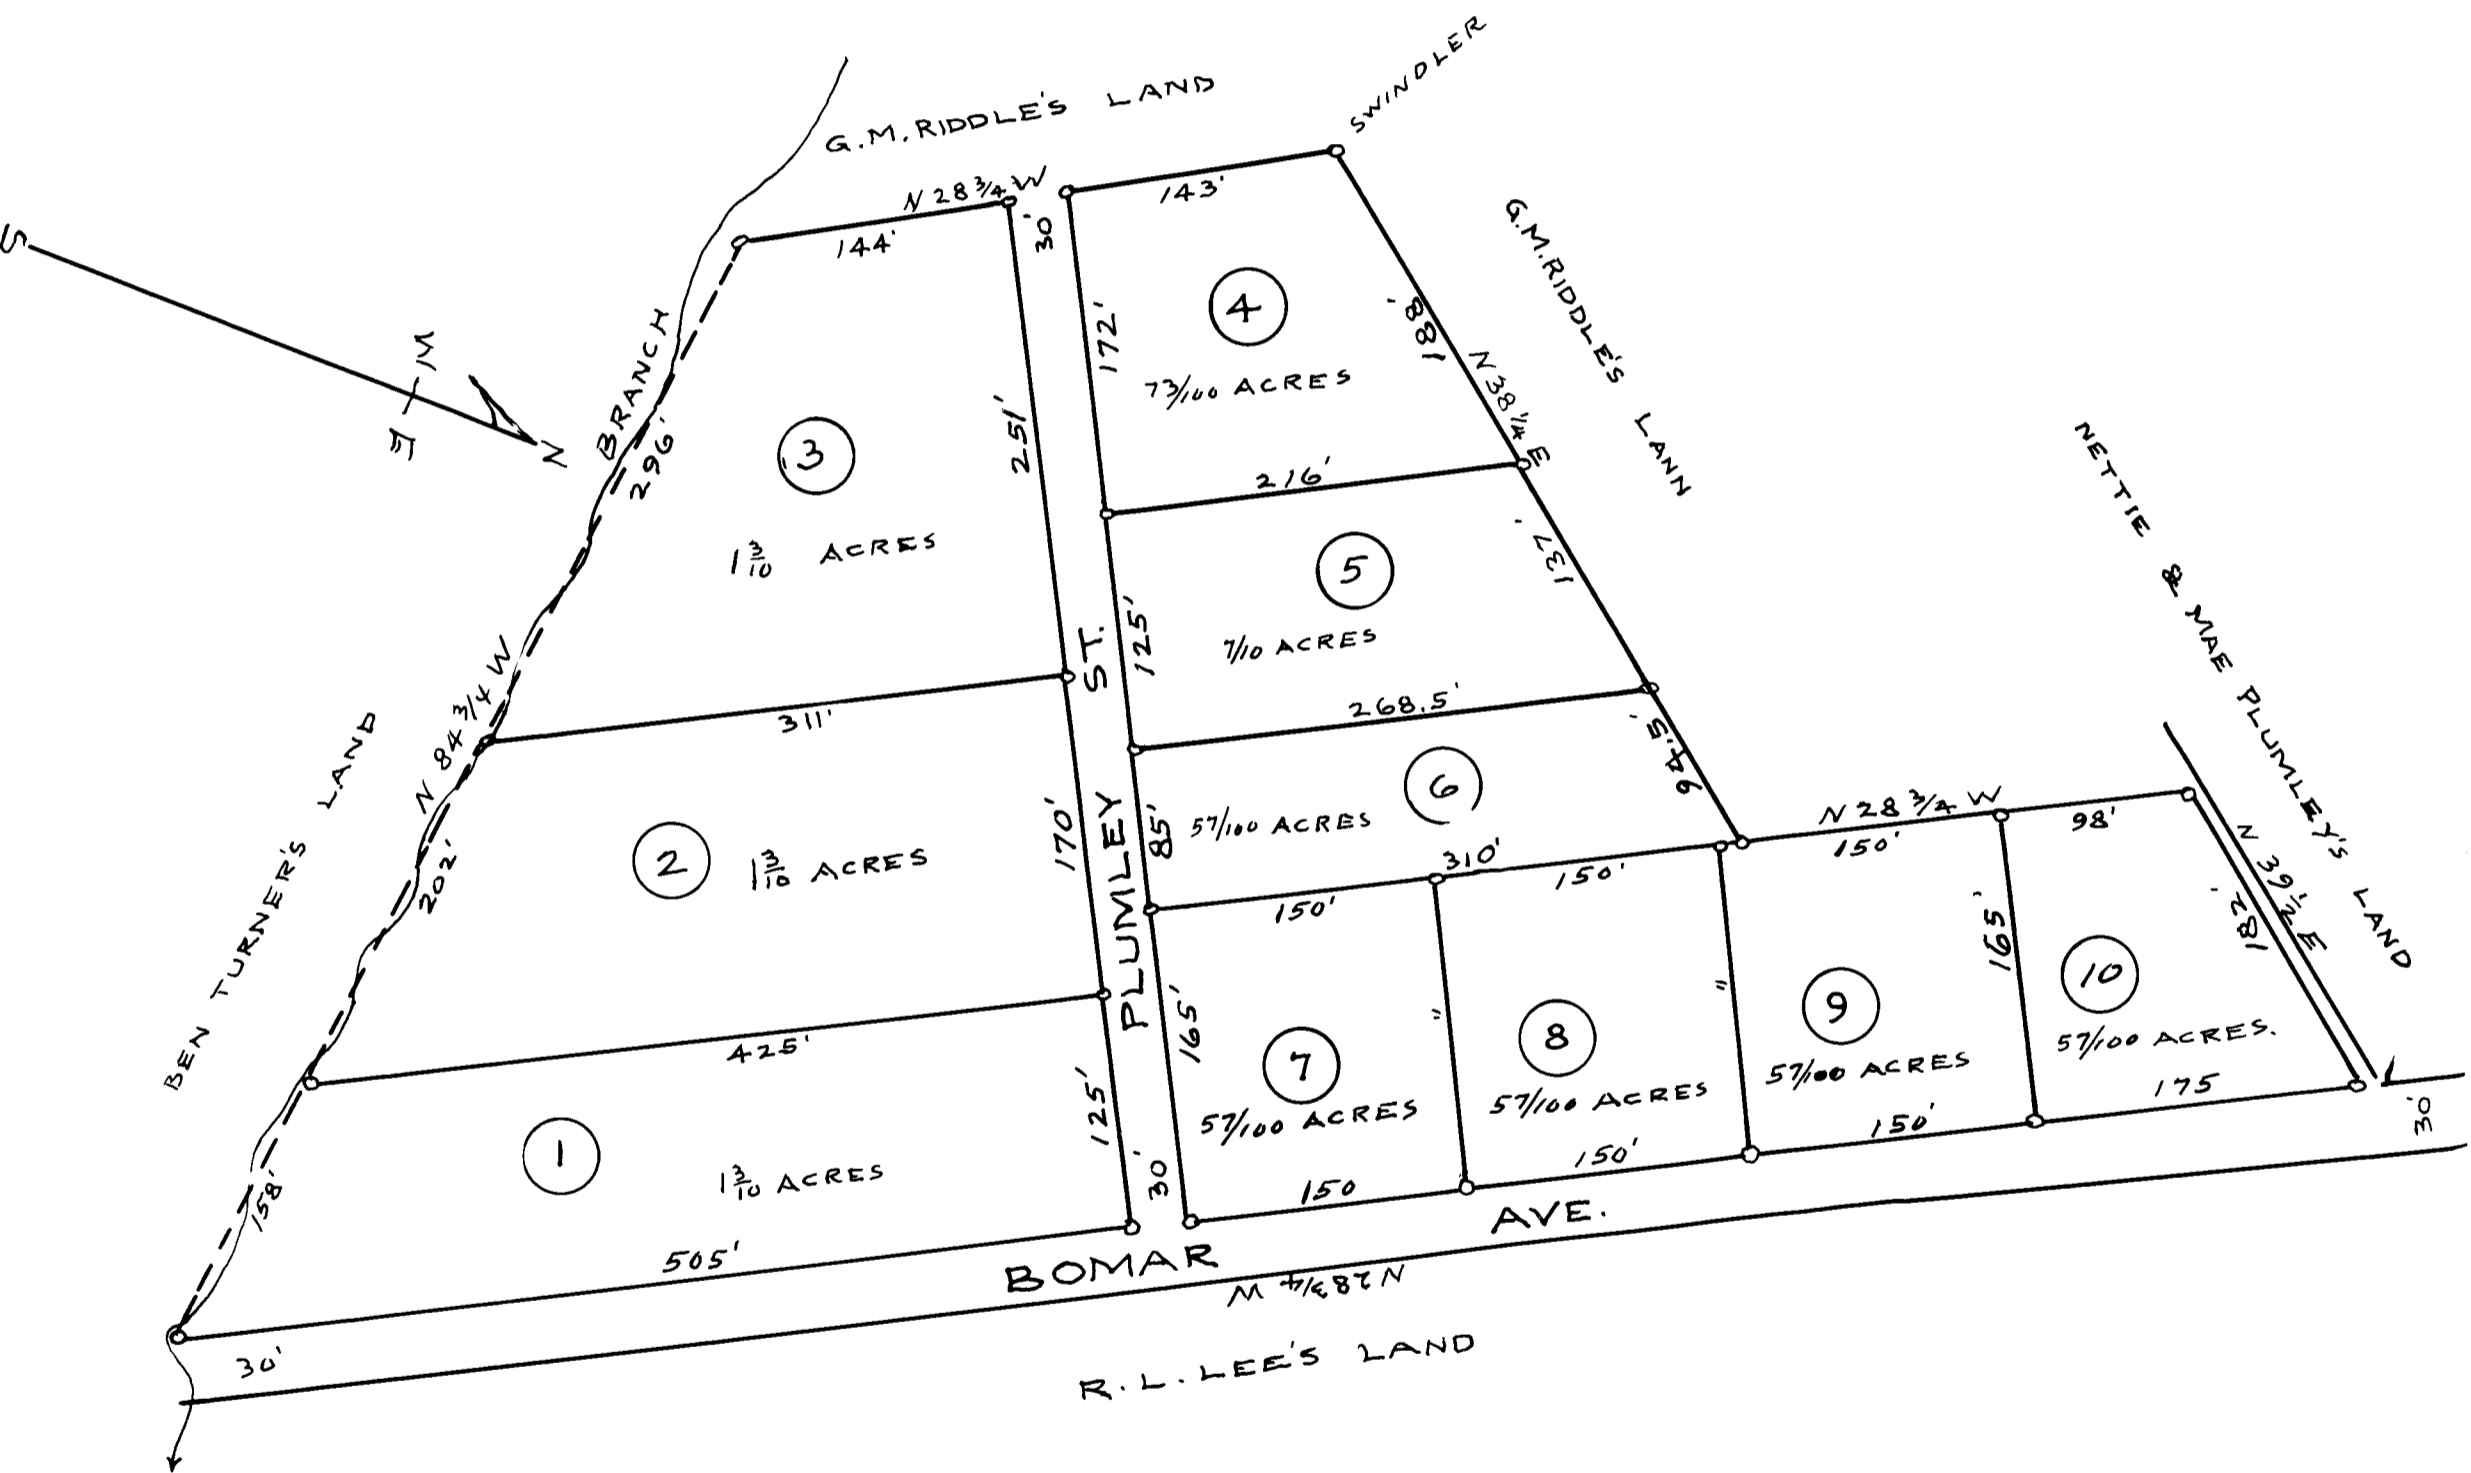

165

EX PARTE
GEO. W. PLUMLEY

GEORGE W. PLUMLEY ESTATE
 CAMPOBELLO TOWNSHIP
 SPARTANBURG COUNTY SOUTH CAROLINA
 SURVEYED MARCH 9-13, 1937 W.H. LADSHAW
 SCALE 100' = 1" SURVEYOR

Registered, Certified & Examined Nov. 7-1940 at 4:58 P.M.