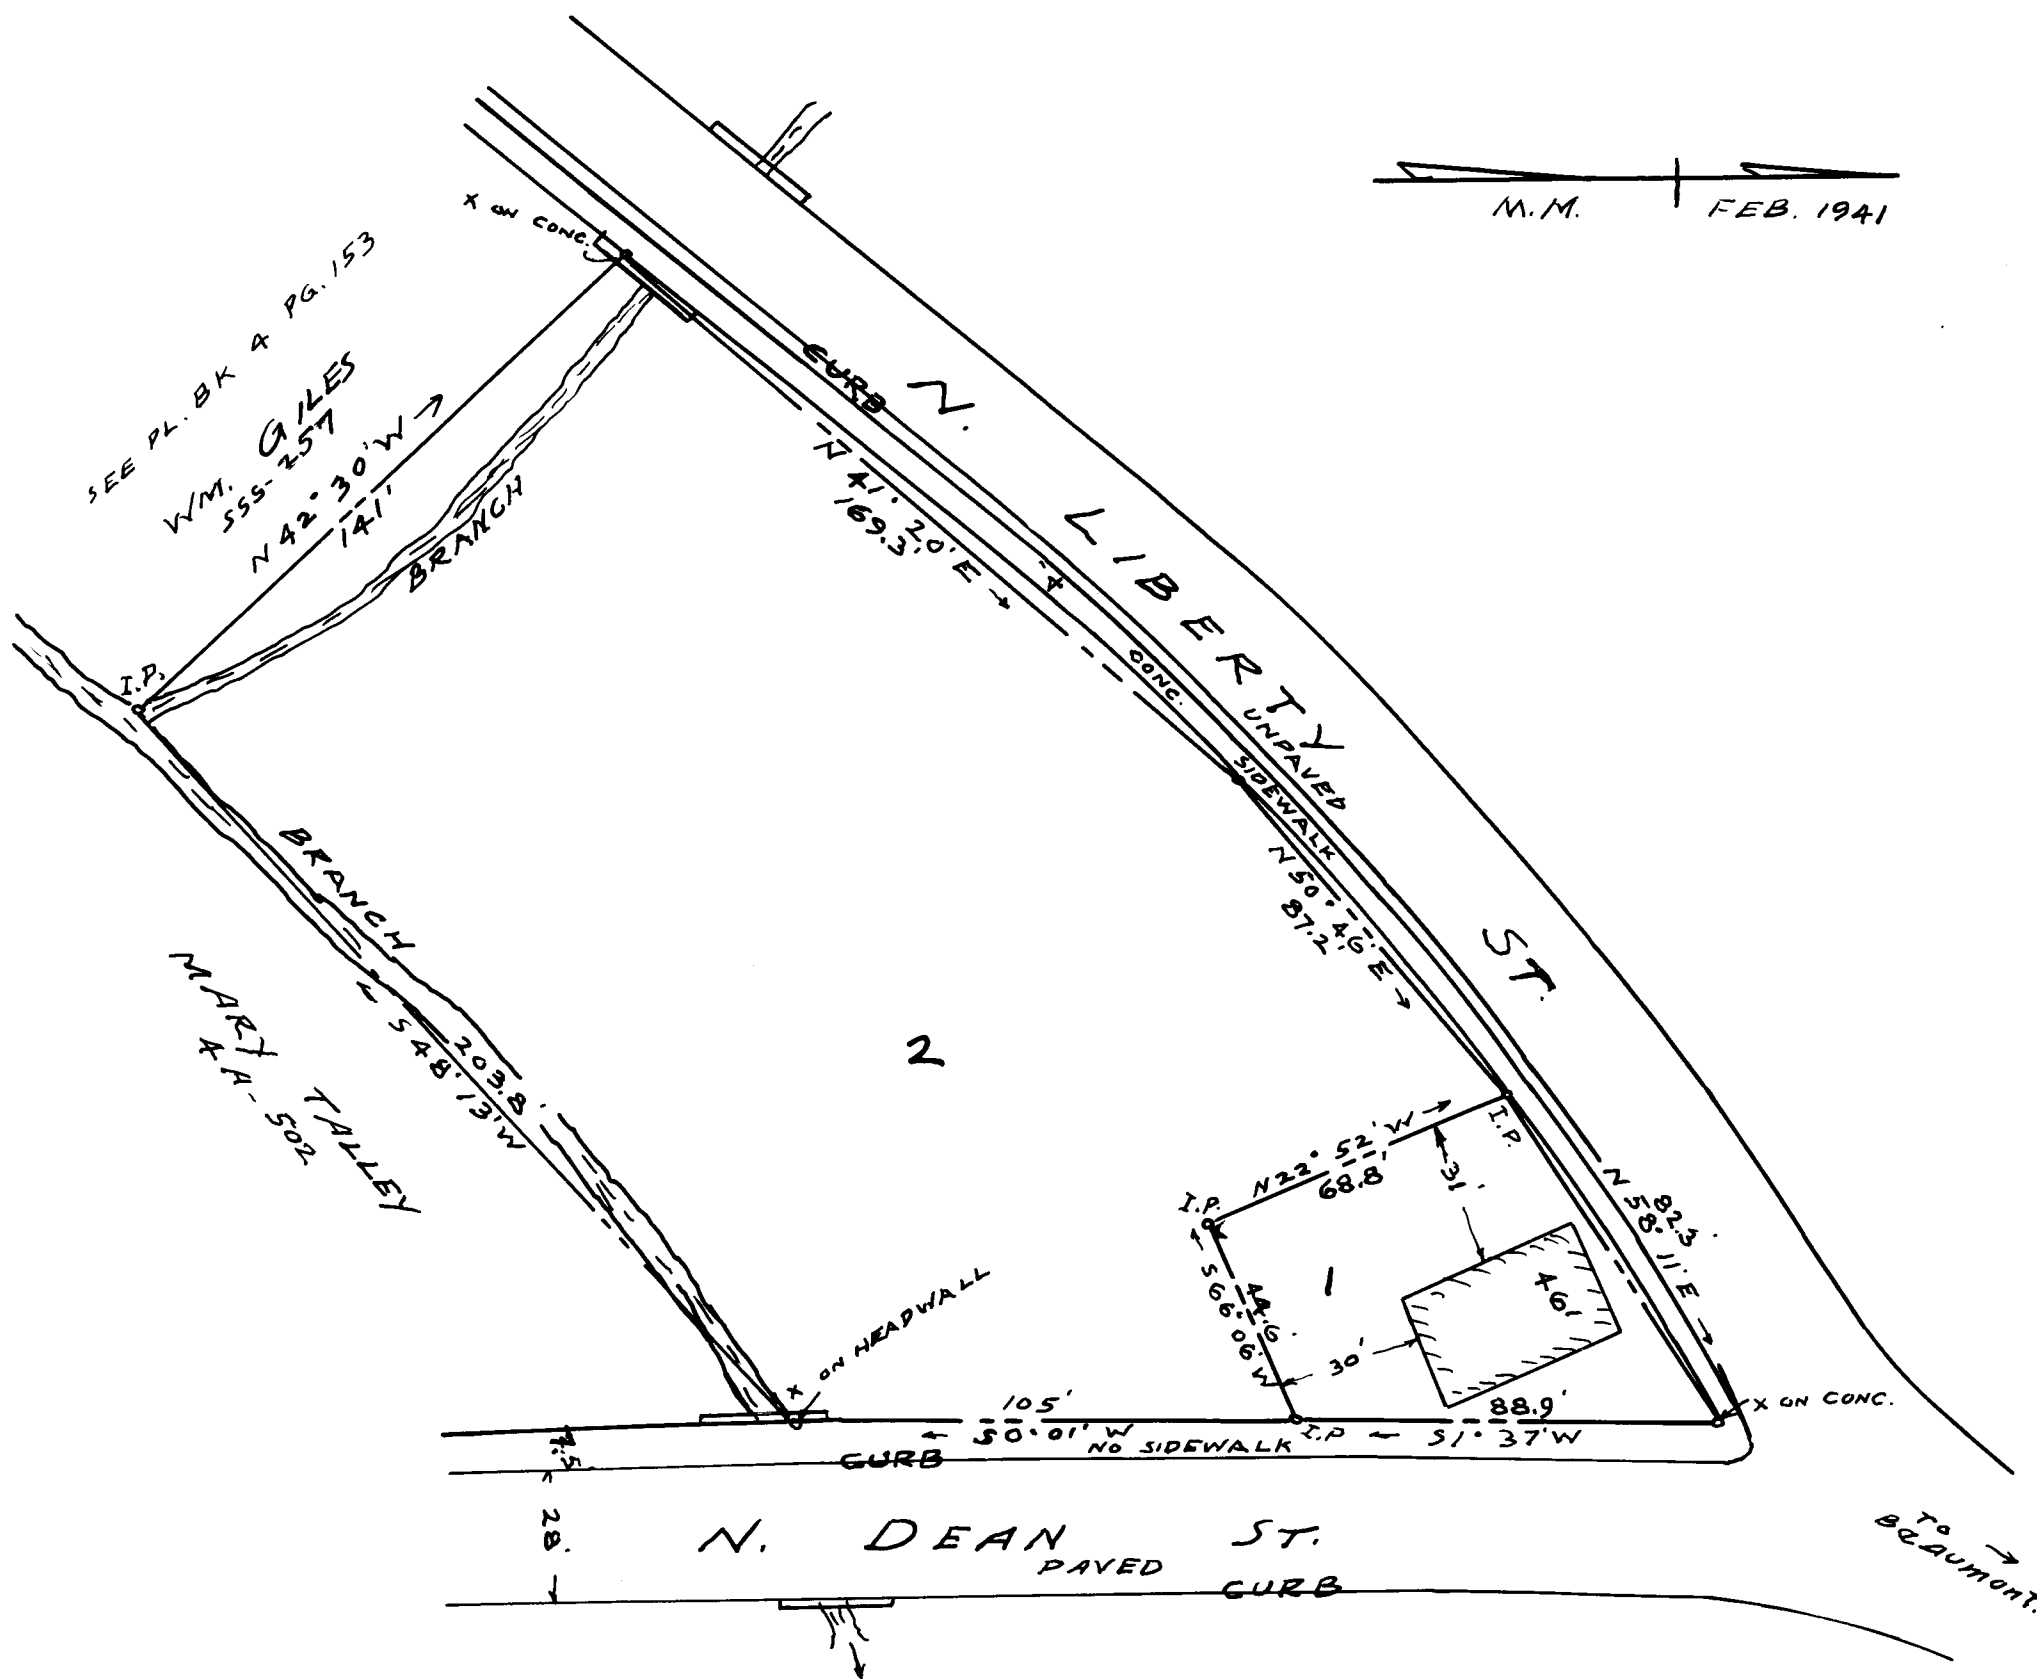

EX PARTE
MRS. I. T. WESTON

PROPERTY OF
MRS. T. I. WESTON
CITY OF SPARTANBURG, S.C.
SCALE: 1" = 40' FEB. 3, 1941

J. H. GOUGH, SUR.
SPARTANBURG, S.C.

FIELD: C. B. VASS.

Registered, Certified & Examined Feb. 19, 1941 at 4:29 P.M.