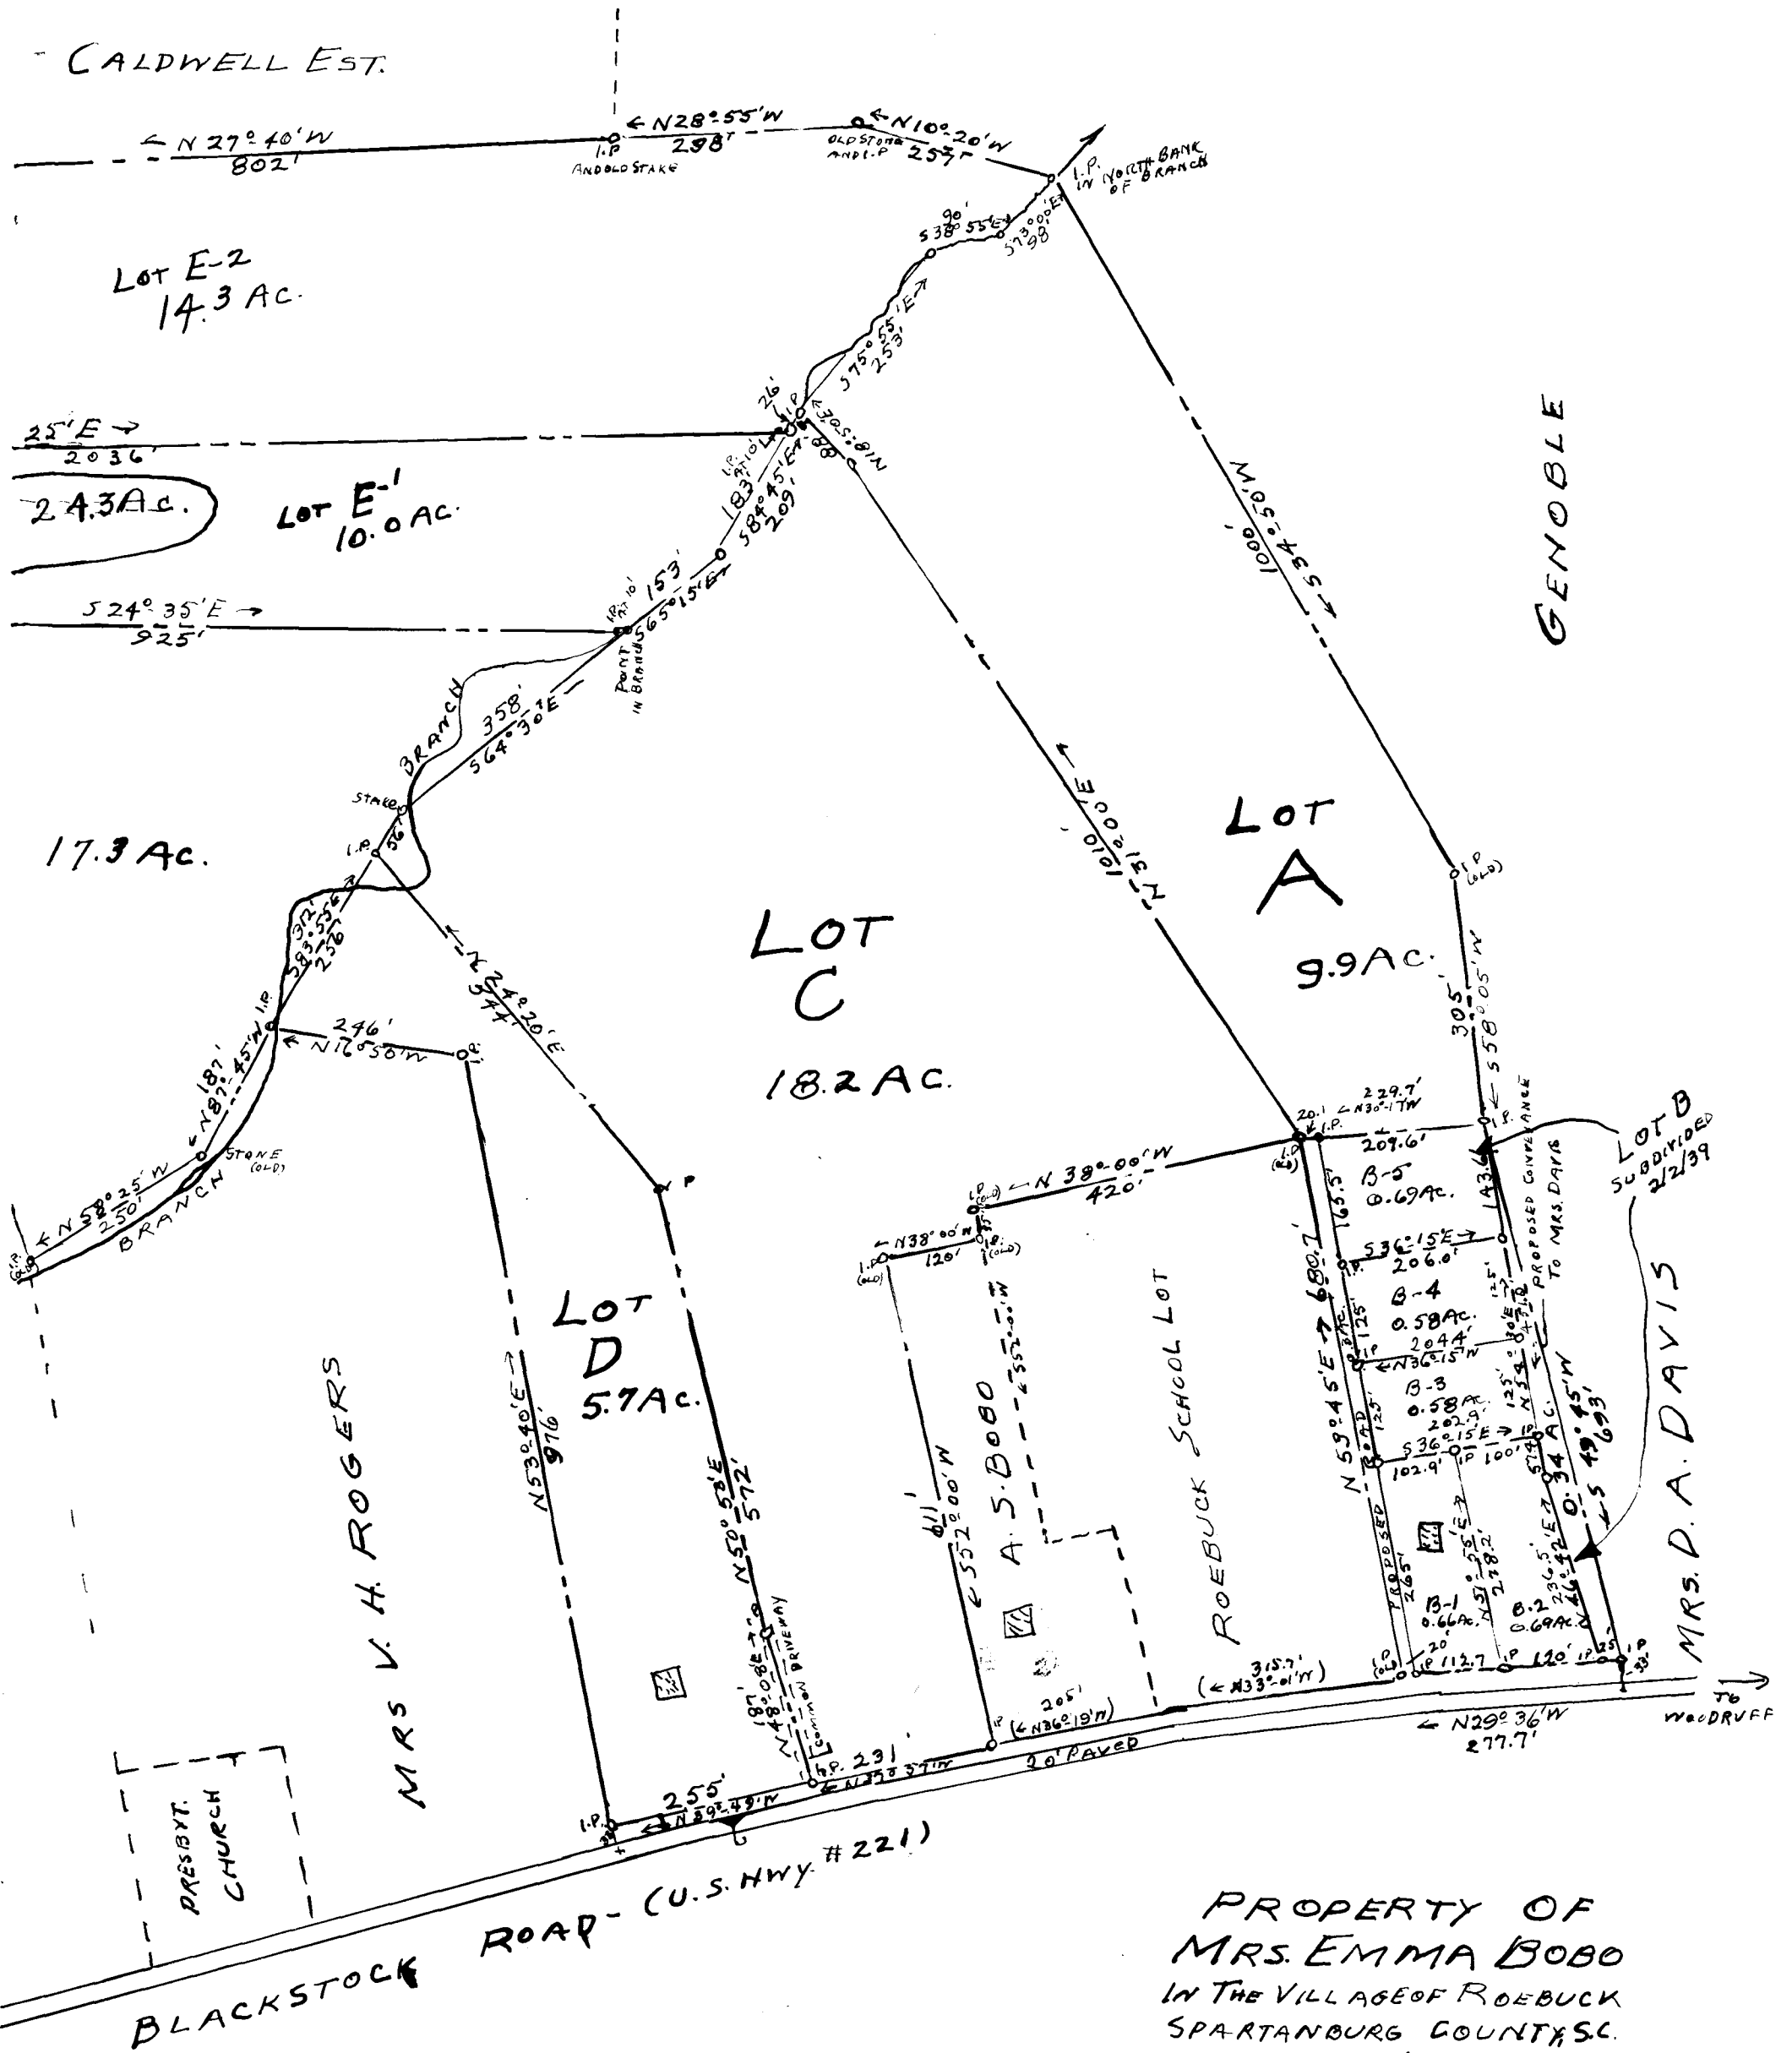

34

EX PARTE
MRS. EMMA BOBO

Registered, Certified, & Examined Feb. 21, 1941 at 12:33 P.M.

PROPERTY OF
 MRS. EMMA BOBO
 IN THE VILLAGE OF ROEBUCK
 SPARTANBURG COUNTY, SC.
 SCALE: 1" = 200' JAN. 12, 1939

J.H. GOOCH, SUR.
 SPARTANBURG, S.C.

FIELD: C.B. VASS

FILE # O-113