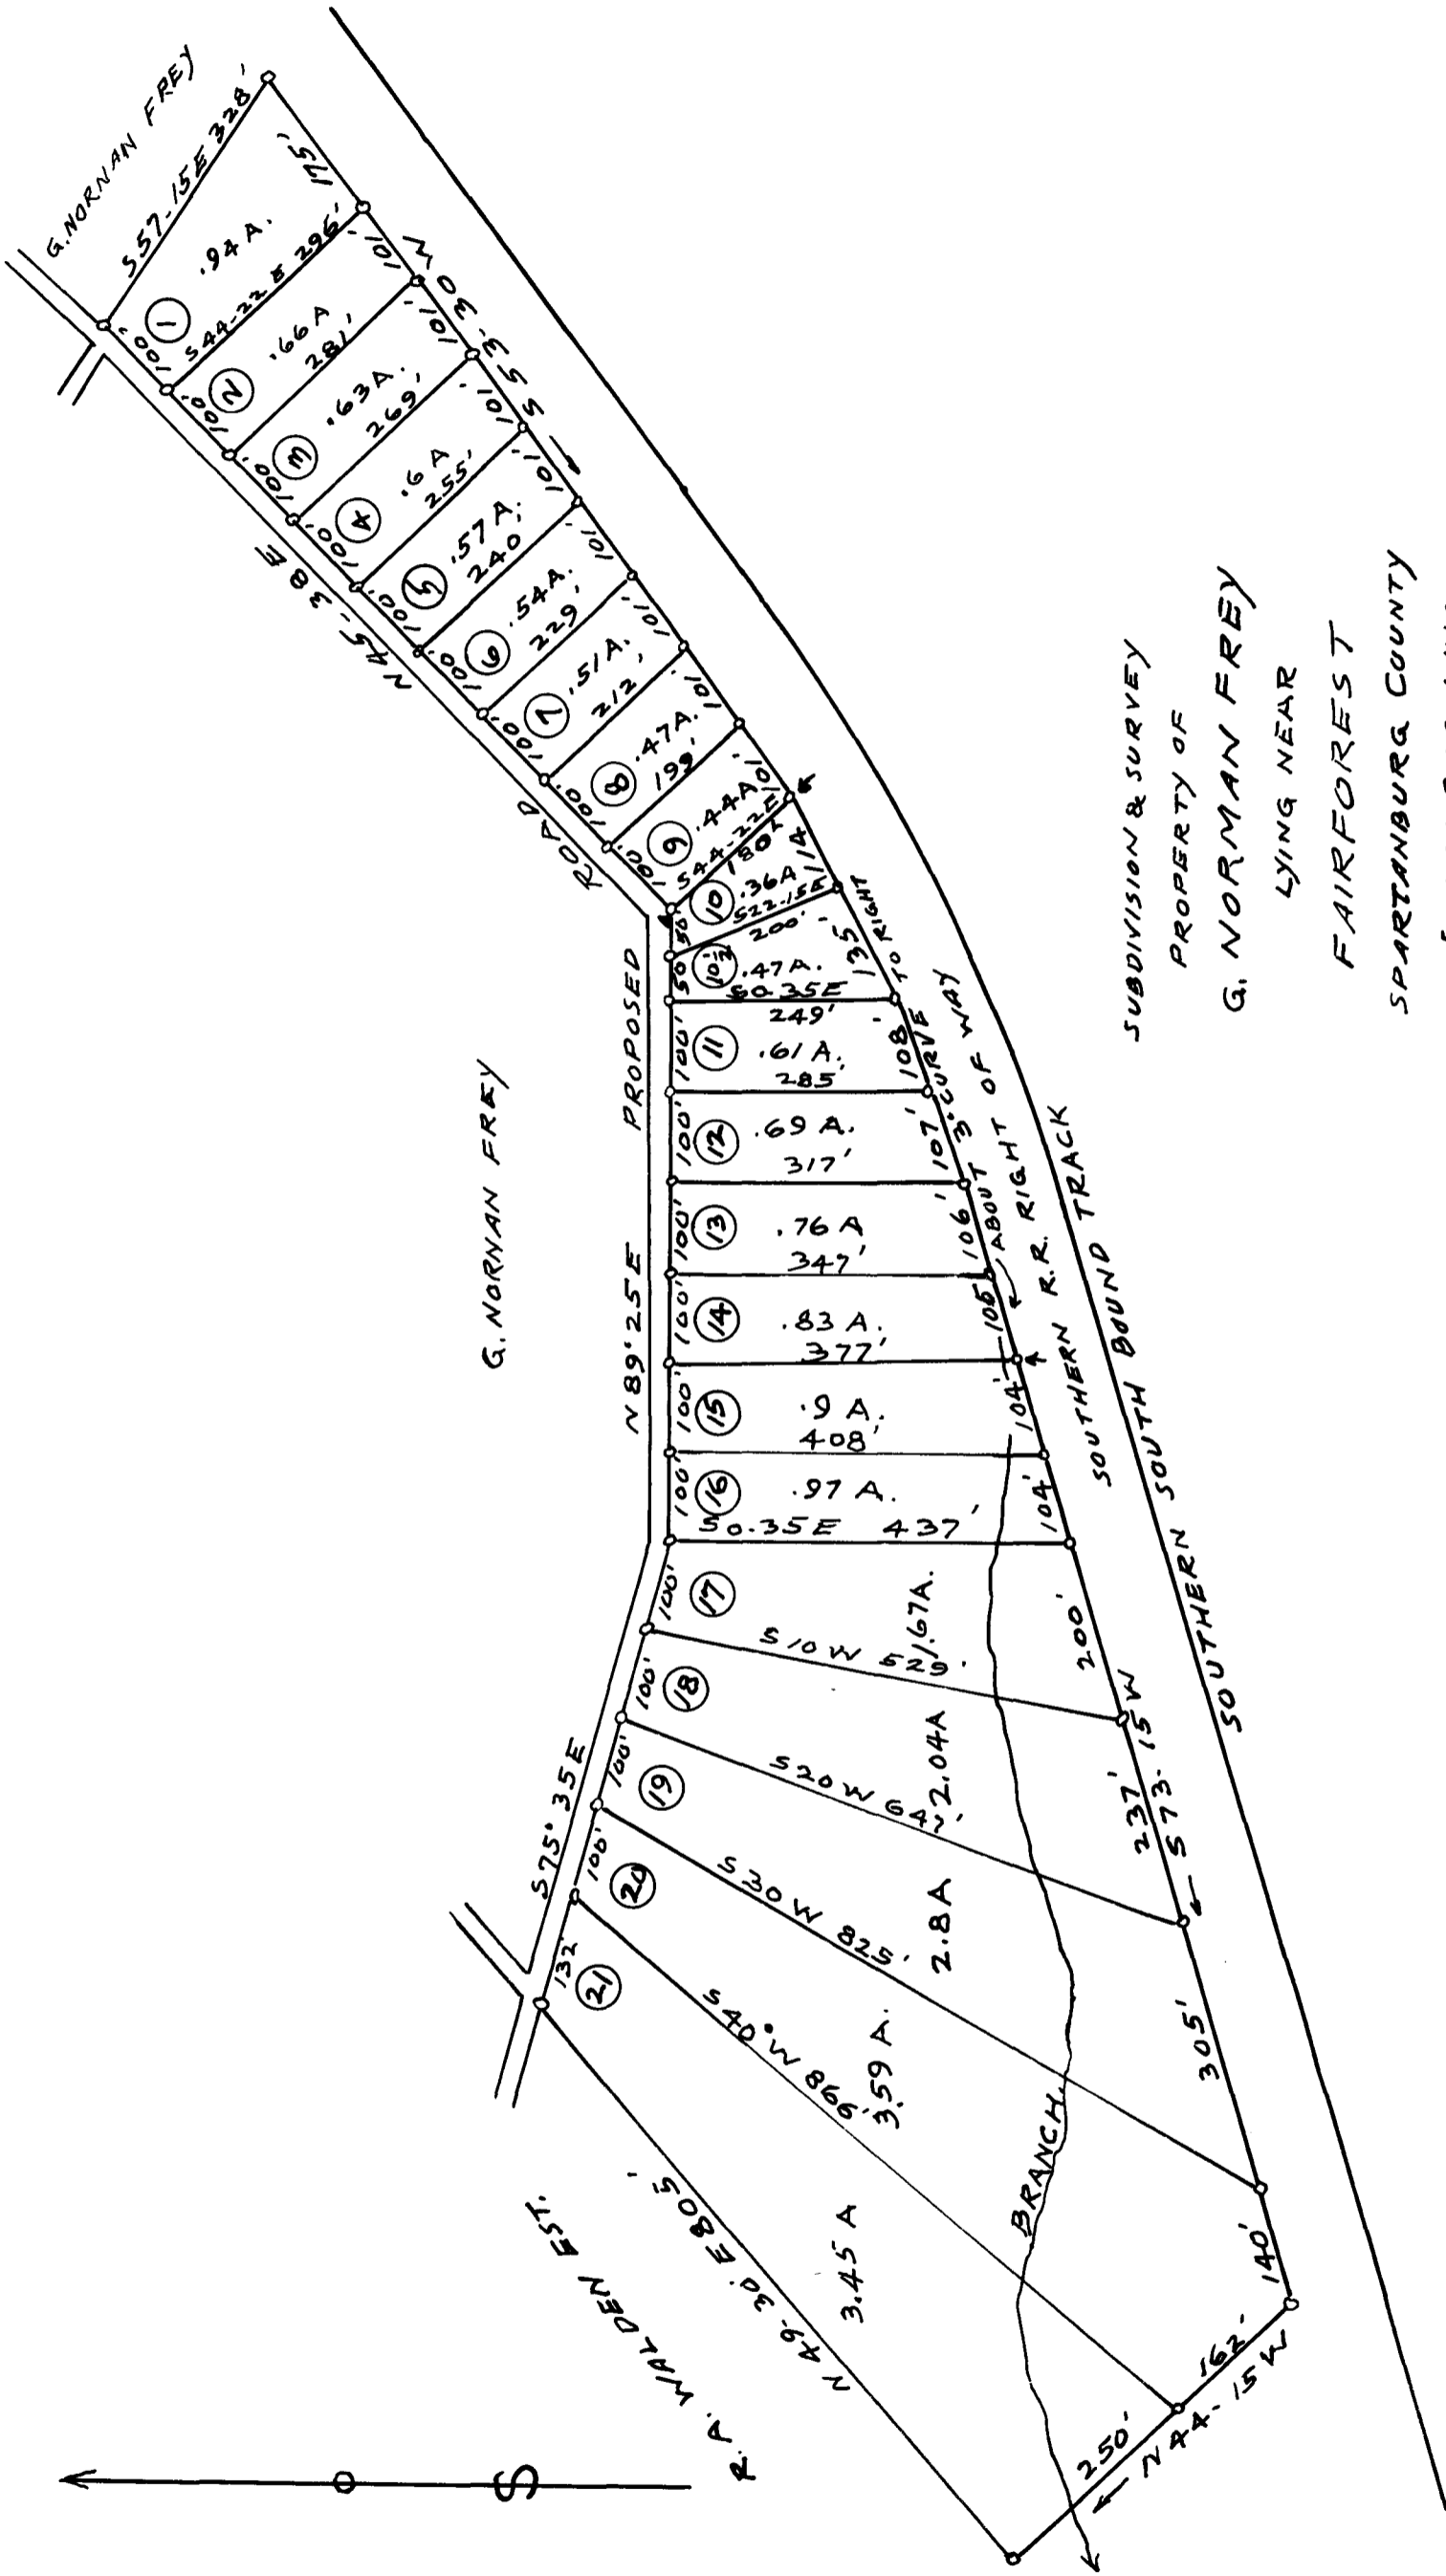

EX PARTE
G. NORMAN FREY

SUBDIVISION & SURVEY
PROPERTY OF
G. NORMAN FREY
LYING NEAR
FAIRFORD COUNTY
SPARTANBURG COUNTY
SOUTH CAROLINA

1" = 200'

DEC. 12, 1940

Thos. T. Linder
Reg. Sur.

TOTAL ACREAGE = 24.5 ACRES